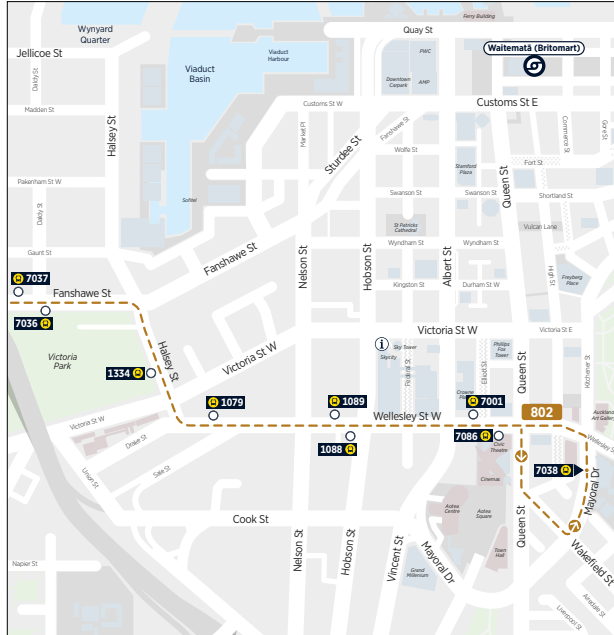

Times in bold are scheduled, all other times are approximate

Auckland to Waiheke Island return tickets do not include a stopover at Devonport.

If you disembark the vessel at Devonport, an additional fare will apply for travel back to Auckland

Route Map

City Centre

Akoranga Bus Station

Takapuna Transport Centre