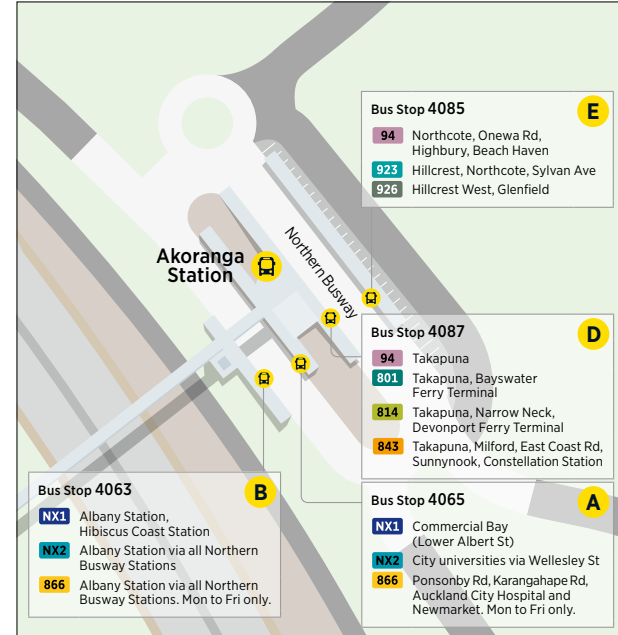

Times in bold are scheduled, all other times are approximate

Auckland to Waiheke Island return tickets do not include a stopover at Devonport.

If you disembark the vessel at Devonport, an additional fare will apply for travel back to Auckland

Route Map

City Centre

Akoranga Bus Station

Takapuna Transport Centre