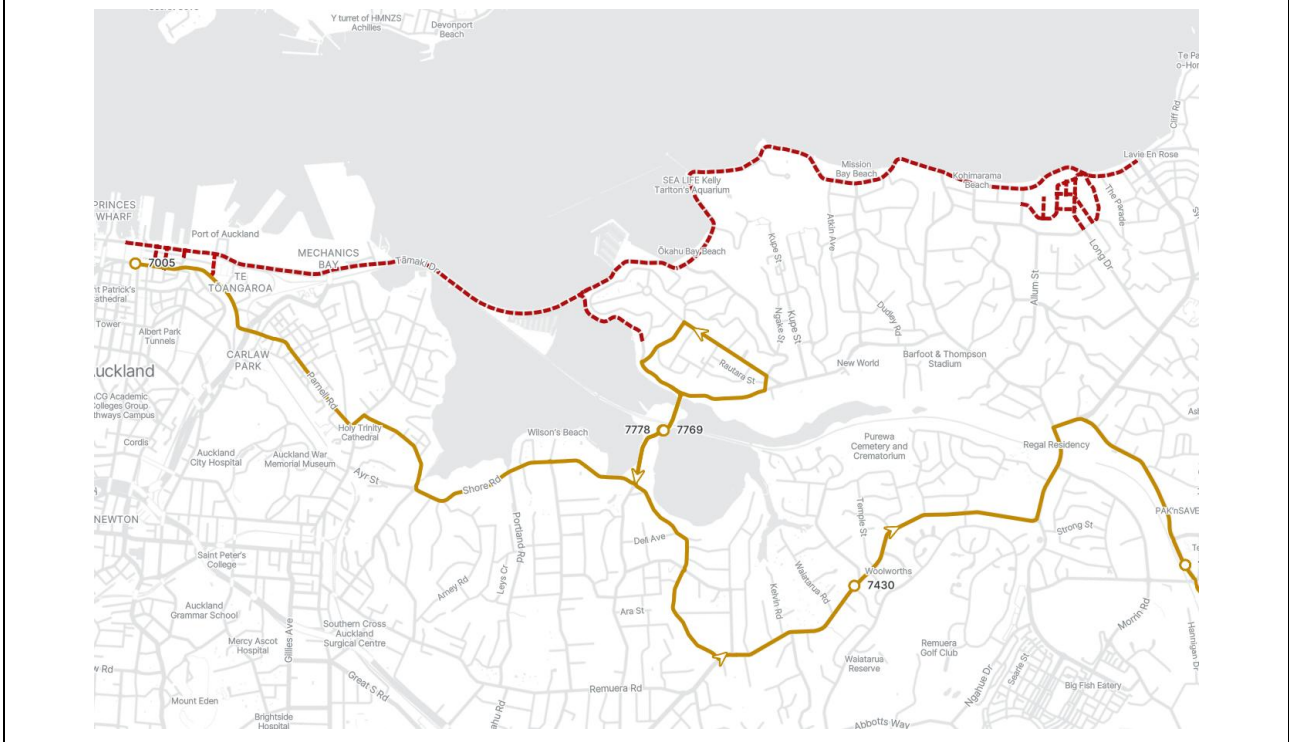

Below is an Overview of closures and times, areas will be opened in staged formation.

DETOUR FOR: 27H & 27W (DD route) – between 5:00am – 11.30am	
INBOUND	OUTBOUND
<i>Normal route to Anzac Avenue</i>	<i>Start trip at Stop 7020 Commerce Street</i>
<i>LEFT Beach Road</i>	<i>Continue as normal</i>
<i>STRAIGHT Customs Street East</i>	
<i>LEFT Gore Street</i>	
<i>RIGHT Fort Street</i>	
<i>RIGHT Commerce Street</i>	
<i>RIGHT Customs Street East</i>	
<i>End trip at Stop 7020 Commerce Street</i>	

1018	Woolworths Quay Street	7182 - Spark Arena	TMK	N/A	Outbound
------	------------------------	--------------------	-----	-----	----------

DETOUR FOR: RBE Manukau to Ōtāhuhu Eastern Rail Bus - between 4am – 11.30am (IF REQUIRED)

INBOUND	OUTBOUND
Normal on Upland Road	Beach Rd as normal
Right Orakei Road	STRAIGHT Beach Rd (do not use Tangihua)
Use stop	STRAIGHT - Parnell Rise
Left Ngapipi Road	VEER RIGHT - Parnell Rd
Right Ngaiwi Street	LEFT - St Stephens Ave
Right Coates Avenue	RIGHT - Brighton Rd
Right Nehu Street	LEFT - Shore Rd
Right Kepa Road	LEFT - Orakei Rd
Left Orakei Road	Left Kepa Road
Right Shore Road	Right Ngaiwi
Continue Shore Road	Right Coates Avenue
Right Brighton Road	Right Nehu Street
Left St Stephens Avenue	Right Kepa Road
Right Parnell Road	Left Orakei Road
Continue Parnell Rise	Left Upland Road
Continue Beach Road	Continue Normal Route
Continue Normal route	

MAPS

INBOUND:

OUTBOUND:

INBOUND:

OUTBOUND: