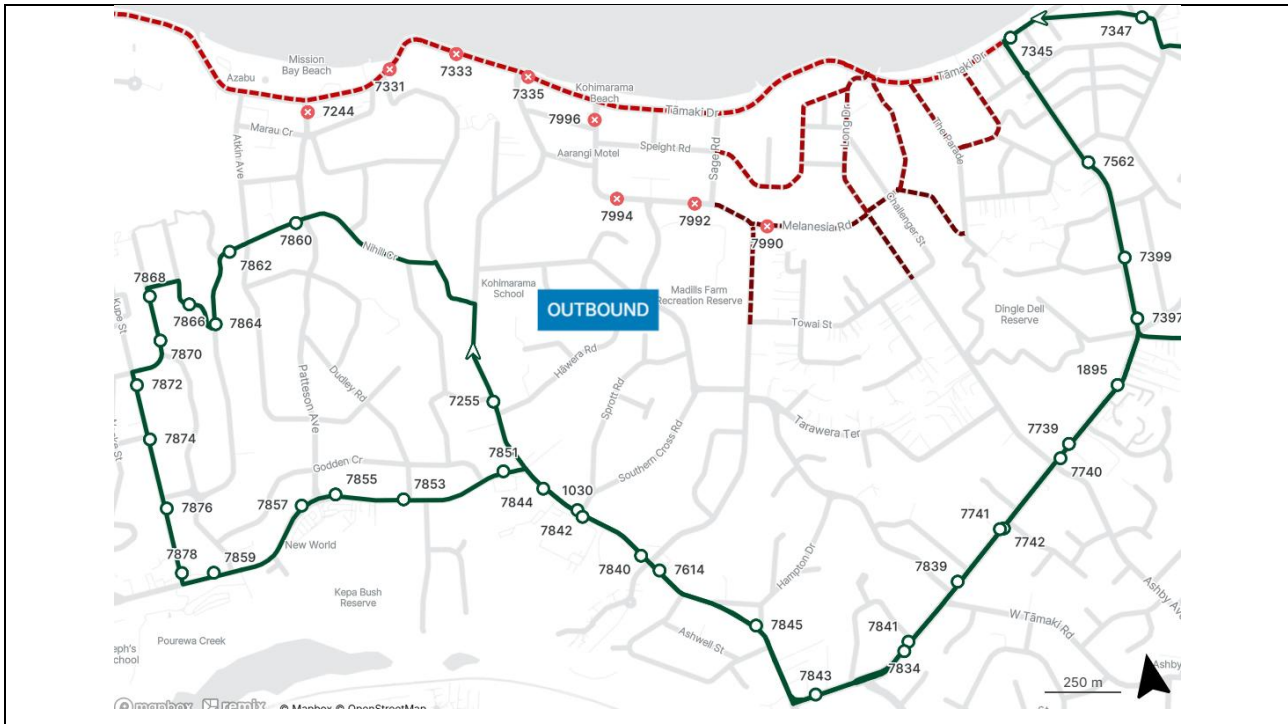

Impacted Stop ID	Stop Impacted	Redirect To	Active Services Affected	Active Services NOT Affected	Loop service
7245	Stop C Mission Bay	7867 Patteson Avenue	783	N/A	
7330	Selwyn Avenue	7867 Patteson Avenue	783	N/A	
7332	Tamaki Drive	7867 Patteson Avenue or 7252 Kohimarama School	783	N/A	
7334	Tamaki Drive/ Kohimarama Road	7252 Kohimarama School or 7334 Stop B St Heliers	783	N/A	
7991	Tamaki Drive	7252 Kohimarama School or 7334 Stop B St Heliers	783	N/A	
7989	Melaneisa Rd Shops	7252 Kohimarama School or 7334 Stop B St Heliers	783	N/A	
7987	Madills Farm	7334 Stop B St Heliers	783	N/A	
7985	Allum Street	7334 Stop B St Heliers	783	N/A	
7340	Tamaki Drive/ Long Drive	7334 Stop B St Heliers	783	N/A	
7342	Vellenoweth Green	7334 Stop B St Heliers	783	N/A