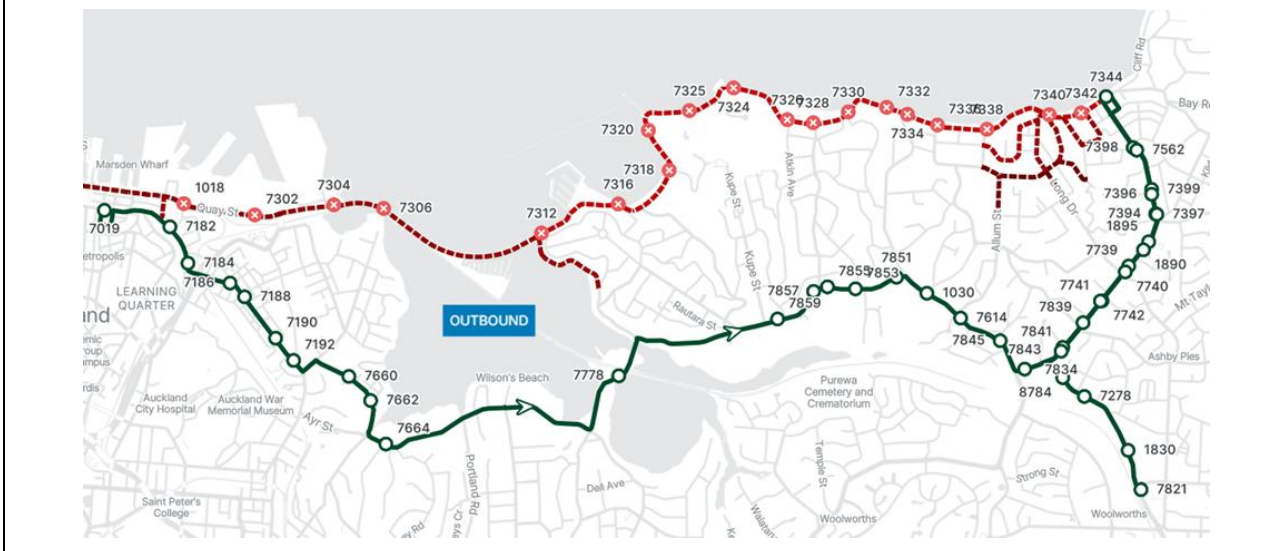

OUTBOUND:

Impacted Stop ID	Stop Impacted	Redirect To	Active Services Affected	Active Services NOT Affected	Inbound or Outbound
7301	Stop C St Heliers	7345 - Stop A St Heliers	TMK	N/A	Inbound
7341	Tamaki Drive/Long Drive	7345 - Stop A St Heliers	TMK	N/A	Inbound
7339	Sage Road	7345 - Stop A St Heliers	TMK	N/A	Inbound
7337	Kohimarama Beach	7345 - Stop A St Heliers	TMK	N/A	Inbound
7335	Tamaki Drive/Kohimarama Road	MISSED	TMK	N/A	Inbound
7333	163 Tamaki Drive	MISSED	TMK	N/A	Inbound