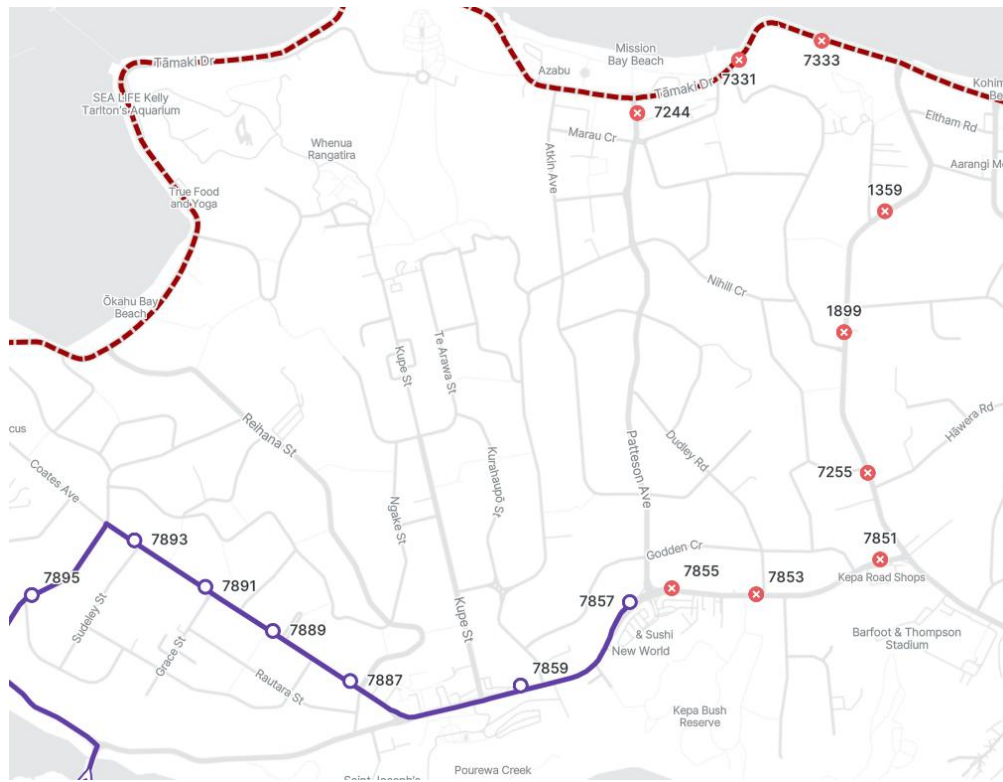

MAPS

INBOUND:

OUTBOUND: