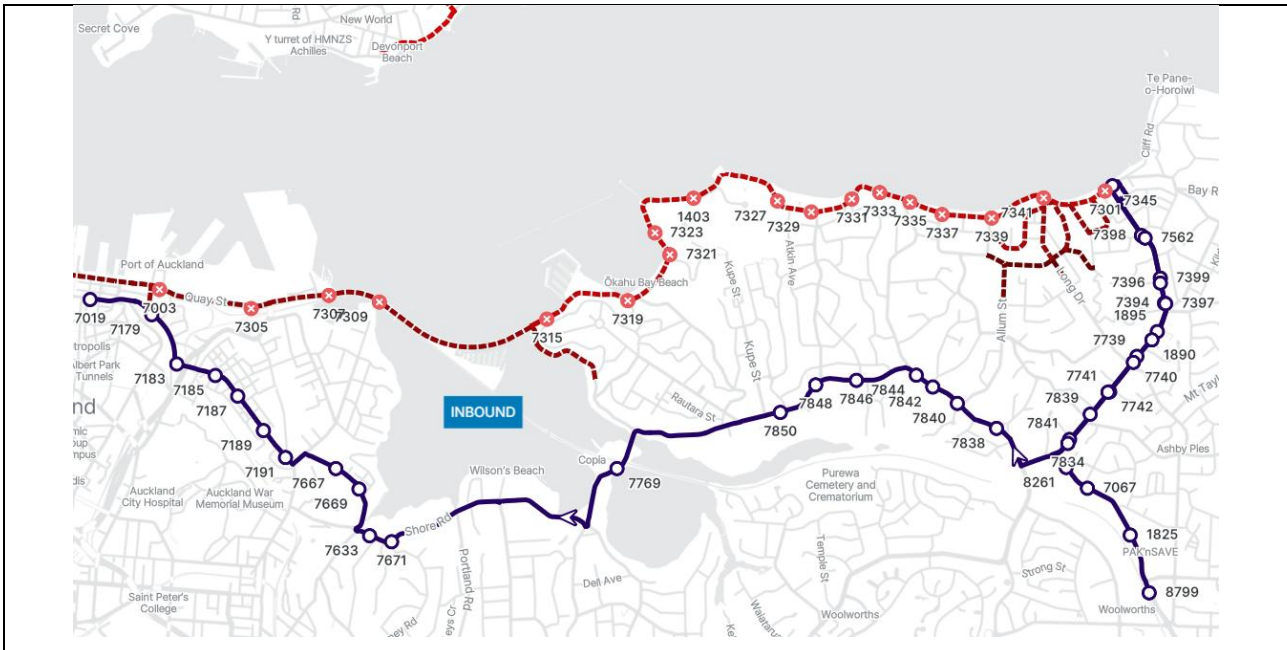

OUTBOUND:

Impacted Stop ID	Stop Impacted	Redirect To	Active Services Affected	Active Services NOT Affected	Inbound or Outbound
7301	Stop C St Heliers	7345 - Stop A St Heliers	TMK	N/A	Inbound
7341	Tamaki Drive/Long Drive	7345 - Stop A St Heliers	TMK	N/A	Inbound
7339	Sage Road	7345 - Stop A St Heliers	TMK	N/A	Inbound
7337	Kohimarama Beach	7345 - Stop A St Heliers	TMK	N/A	Inbound
7335	Tamaki Drive/Kohimarama Road	MISSED	TMK	N/A	Inbound
7333	163 Tamaki Drive	MISSED	TMK	N/A	Inbound