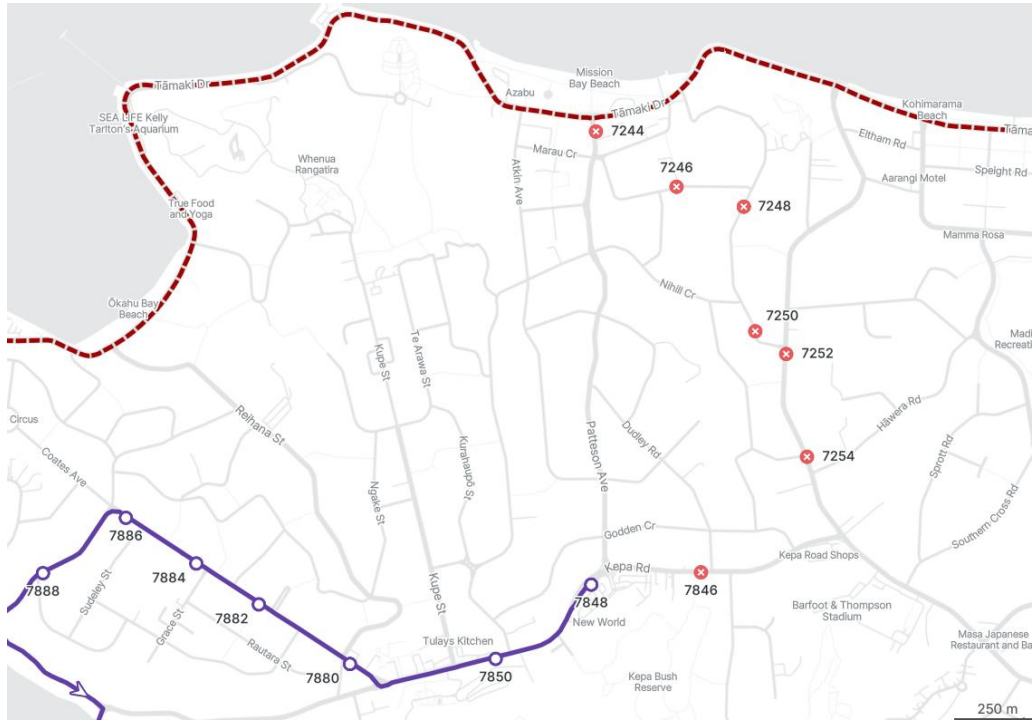

MAPS

INBOUND: