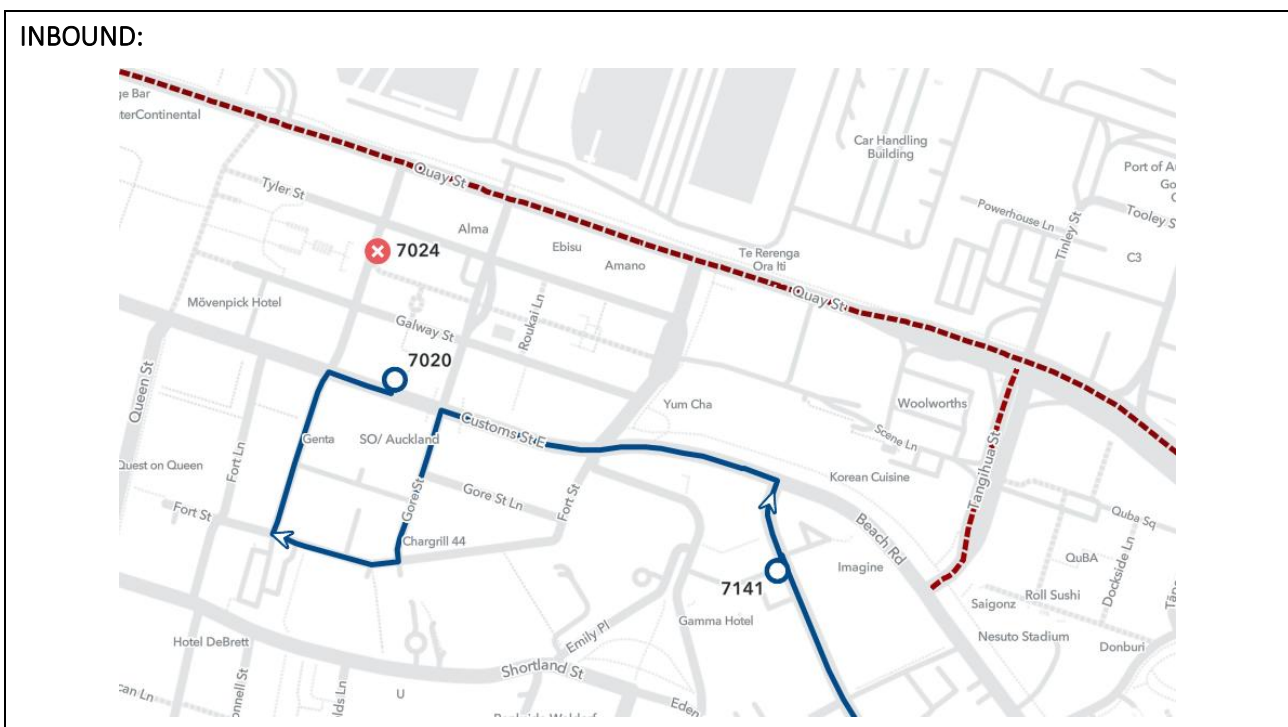

SERVICE DISRUPTION

Waterfront Half Marathon

Sunday 12th April 2026 (4am – 12pm)

The course will start at Vellenoweth Green, head along Tamaki drive/Quay Street onto Queens Wharf and into Te Komititanga Square, Down Galway Street past Takutai Square, back down Tyler Street then turning right back along Quay Street to Tamaki Drive and finishing at Vellenoweth Green.

Below is an Overview of closures and times, areas will be opened in staged formation.

DETOUR FOR: 27H & 27W (DD route) – between 5:00am – 11.30am	
INBOUND	OUTBOUND
<i>Normal route to Anzac Avenue</i>	<i>Start trip at Stop 7020 Commerce Street</i>
<i>LEFT Beach Road</i>	<i>Continue as normal</i>
<i>STRAIGHT Customs Street East</i>	
<i>LEFT Gore Street</i>	
<i>RIGHT Fort Street</i>	
<i>RIGHT Commerce Street</i>	
<i>RIGHT Customs Street East</i>	
<i>End trip at Stop 7020 Commerce Street</i>	

OUTBOUND:

Impacted Stop ID	Stop Impacted	Redirect To	Active Services Affected	Active Services NOT Affected	Inbound or Outbound
7024	Commerce St/ Tyler Street	7020 – Commerce St	27H & 27W	N/A	Inbound
7026	Commerce St/ Gore St	7020 –Commerce St	27H & 27W	N/A	Outbound

DETOUR FOR: 70 (DD) – between 5:00am – 11.30am

INBOUND	OUTBOUND
Normal route to Anzac Avenue	As normal
LEFT Beach Road	
STRAIGHT Customs Street East	
LEFT Gore Street	
RIGHT Fort Street	
RIGHT Commerce St	
RIGHT Customs Street East	
End trip at Stop 7020 Commerce Street	