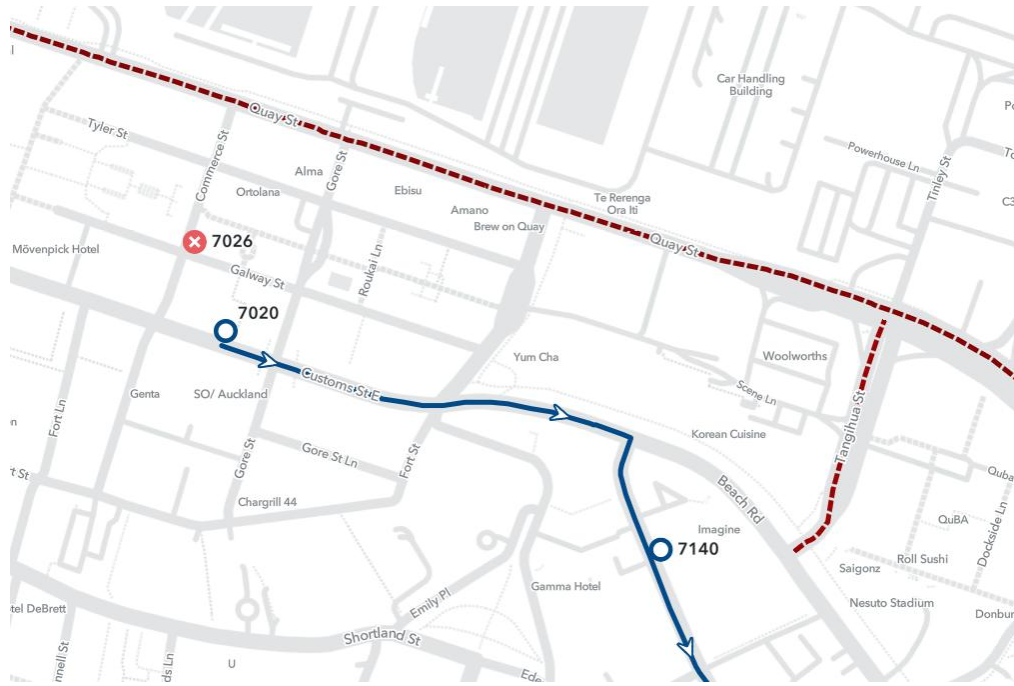

SERVICE DISRUPTION

Waterfront Half Marathon

Sunday 12th April 2026 (4am – 12pm)

The course will start at Vellenoweth Green, head along Tamaki drive/Quay Street onto Queens Wharf and into Te Komititanga Square, Down Galway Street past Takutai Square, back down Tyler Street then turning right back along Quay Street to Tamaki Drive and finishing at Vellenoweth Green.

Below is an Overview of closures and times, areas will be opened in staged formation.

DETOUR FOR: 27H & 27W (DD route) – between 5:00am – 11.30am	
INBOUND	OUTBOUND
<i>Normal route to Anzac Avenue</i>	<i>Start trip at Stop 7020 Commerce Street</i>
<i>LEFT Beach Road</i>	<i>Continue as normal</i>
<i>STRAIGHT Customs Street East</i>	
<i>LEFT Gore Street</i>	
<i>RIGHT Fort Street</i>	
<i>RIGHT Commerce Street</i>	
<i>RIGHT Customs Street East</i>	
<i>End trip at Stop 7020 Commerce Street</i>	

OUTBOUND:

Impacted Stop ID	Stop Impacted	Redirect To	Active Services Affected	Active Services NOT Affected	Inbound or Outbound
7024	Commerce St/ Tyler Street	7020 – Commerce St	27H & 27W	N/A	Inbound
7026	Commerce St/ Gore St	7020 –Commerce St	27H & 27W	N/A	Outbound

DETOUR FOR: 70 (DD) – between 5:00am – 11.30am

INBOUND	OUTBOUND
Normal route to Anzac Avenue	As normal
LEFT Beach Road	
STRAIGHT Customs Street East	
LEFT Gore Street	
RIGHT Fort Street	
RIGHT Commerce St	
RIGHT Customs Street East	
End trip at Stop 7020 Commerce Street	