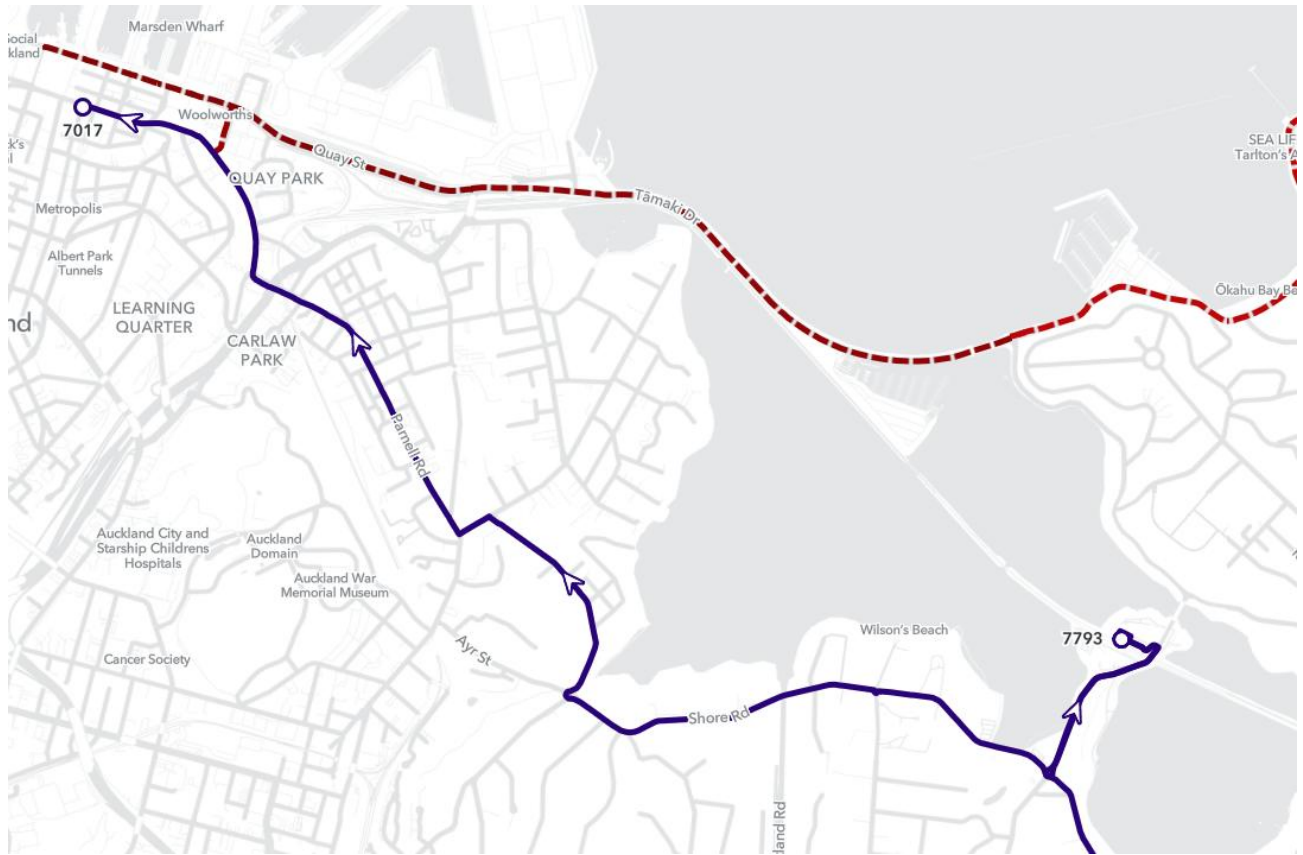

Below is an Overview of closures and times, areas will be opened in staged formation.

DETOUR FOR: 27H & 27W (DD route) – between 5:00am – 11.30am	
INBOUND	OUTBOUND
<i>Normal route to Anzac Avenue</i>	<i>Start trip at Stop 7020 Commerce Street</i>
<i>LEFT Beach Road</i>	<i>Continue as normal</i>
<i>STRAIGHT Customs Street East</i>	
<i>LEFT Gore Street</i>	
<i>RIGHT Fort Street</i>	
<i>RIGHT Commerce Street</i>	
<i>RIGHT Customs Street East</i>	
<i>End trip at Stop 7020 Commerce Street</i>	

OUTBOUND:

Impacted Stop ID	Stop Impacted	Redirect To	Active Services Affected	Active Services NOT Affected	Inbound or Outbound
7024	Commerce St/ Tyler Street	7020 – Commerce St	27H & 27W	N/A	Inbound
7026	Commerce St/ Gore St	7020 –Commerce St	27H & 27W	N/A	Outbound

DETOUR FOR: 70 (DD) – between 5:00am – 11.30am

INBOUND	OUTBOUND
Normal route to Anzac Avenue	As normal
LEFT Beach Road	
STRAIGHT Customs Street East	
LEFT Gore Street	
RIGHT Fort Street	
RIGHT Commerce St	
RIGHT Customs Street East	
End trip at Stop 7020 Commerce Street	

MAPS

INBOUND:

OUTBOUND:

INBOUND:

OUTBOUND: