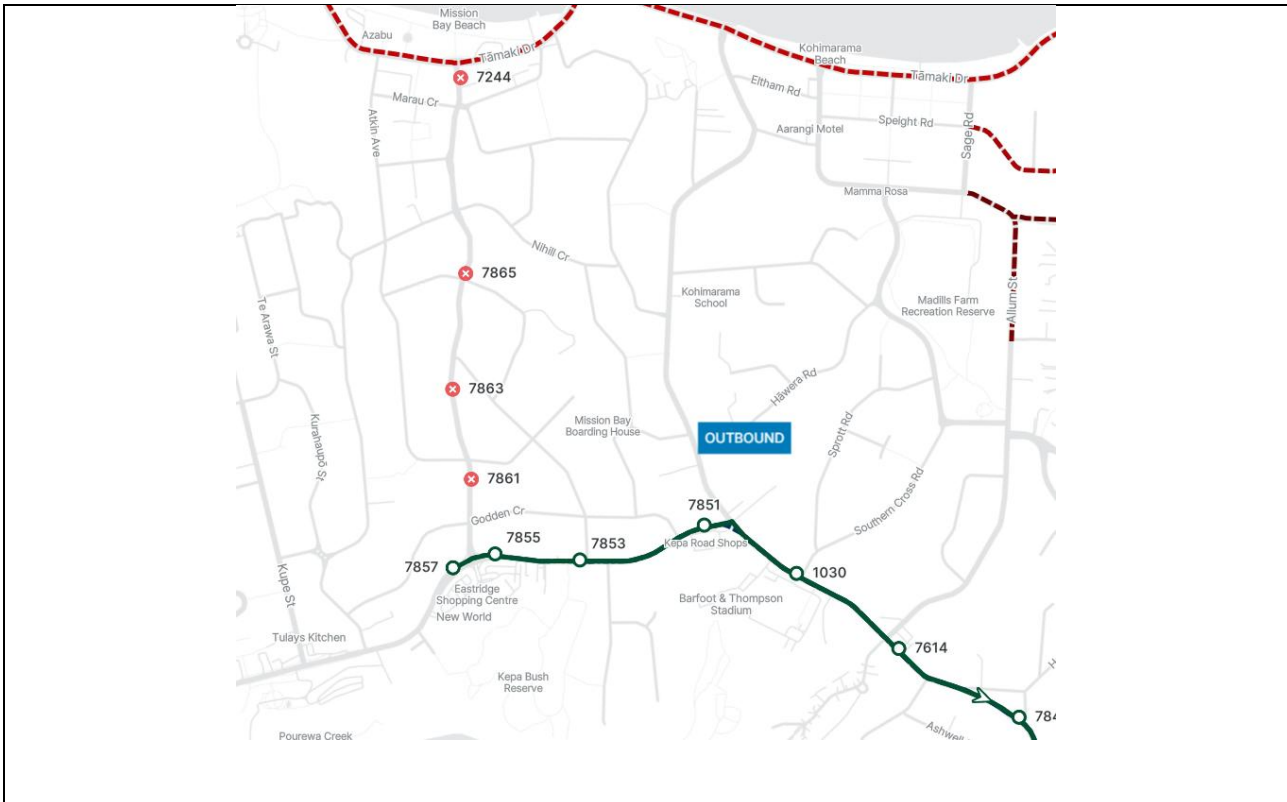

Below is an Overview of closures and times, areas will be opened in staged formation.

DETOUR FOR: 27H & 27W (DD route) – between 5:00am – 11.30am	
INBOUND	OUTBOUND
<i>Normal route to Anzac Avenue</i>	<i>Start trip at Stop 7020 Commerce Street</i>
<i>LEFT Beach Road</i>	<i>Continue as normal</i>
<i>STRAIGHT Customs Street East</i>	
<i>LEFT Gore Street</i>	
<i>RIGHT Fort Street</i>	
<i>RIGHT Commerce Street</i>	
<i>RIGHT Customs Street East</i>	
<i>End trip at Stop 7020 Commerce Street</i>	

	Selwyn Avenue/ Kohimarama Road	7848 Keba Road/Eastridge Shopping Centre (or catch route 783 at Stop 7860 Patteson Ave and transfer at 7857)	781	N/A	Inbound
7252	Kohimarama School	7848 Keba Road/Eastridge Shopping Centre (or catch route 783 at Stop 7255 Comins Cres and transfer at 7857)	781	N/A	Inbound
7254	Comins Crescent	7848 Keba Road/Eastridge Shopping Centre (or catch route 783 at Stop 7255 Comins Cres and transfer at 7857)	781	N/A	Inbound
7846	Keba Bush Reserve	7848 Keba Road/Eastridge Shopping Centre	781	N/A	Inbound
7853	Keba Bush Reserve	Catch route 783 at Stop 7848 Keba Road/Eastridge Shopping Centre and exit at stop 7867 Patteson Ave	781	N/A	Outbound
7851	Keba Road Shops	Catch route 783 at Stop 7844 or 7255 and exit at stop 7860 Patteson Avenue (closest to Mission Bay)	781	N/A	Outbound
7255	Comins Crescent	Catch route 783 and exit at stop 7860 Patteson Avenue (closest to Mission Bay)	781	N/A	Outbound
1899	Kohimarama School	MISSED	781	N/A	Outbound
1359	Holgate Road	MISSED	781	N/A	Outbound
7333	163 Tamaki Drive	MISSED	781	N/A	Outbound
7248	Ronaki Road	MISSED	781	N/A	Outbound
7244	Stop D Mission Bay	MISSED	781	N/A	Outbound

MAPS

INBOUND:

OUTBOUND:

REPOSITIONING ROUTE

Start at Stop 7848 (Kepa Road/Eastridge Shopping Centre)

- STRAIGHT Kepa Rd
- RIGHT Coates Ave
- LEFT Ngaiwi Street
- LEFT Ngapipi Rd
- STRAIGHT Kepa Rd

Continue as normal to Stop 7857