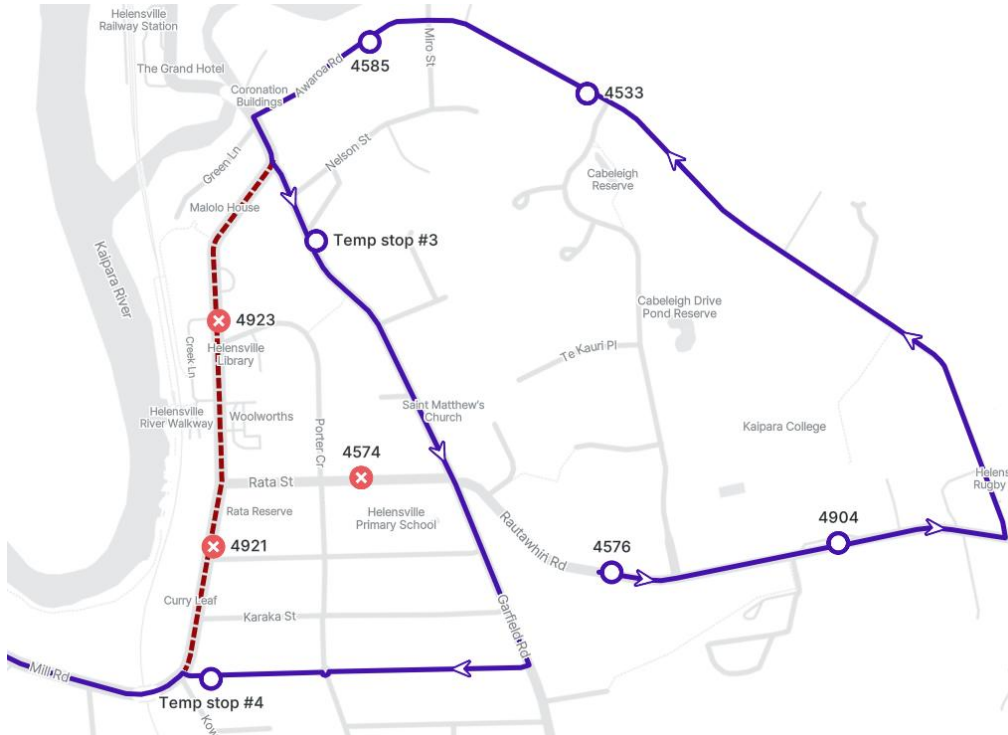

MAPS

INBOUND: