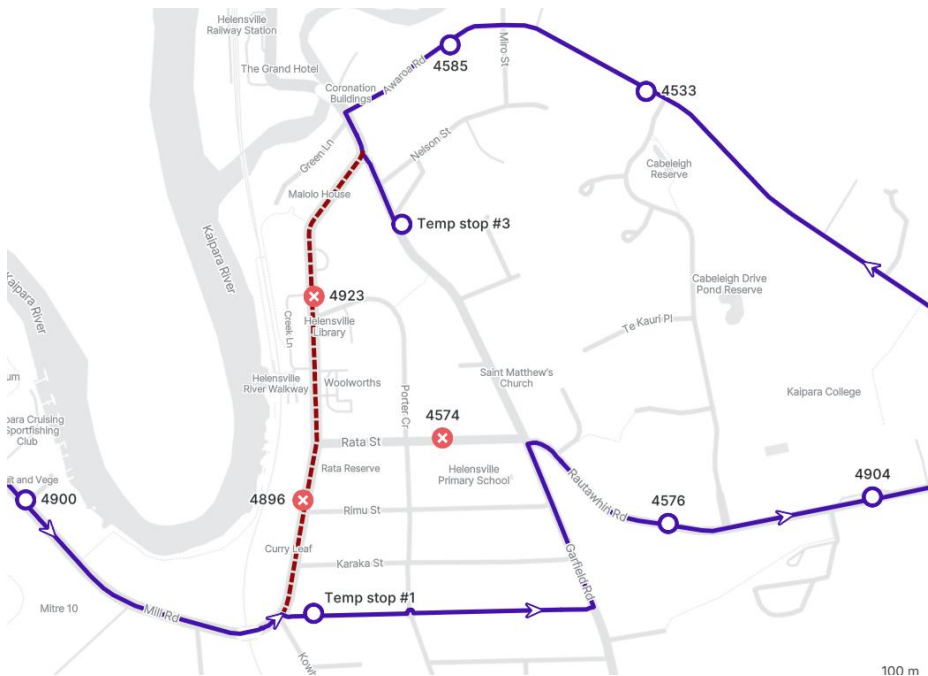

MAPS

INBOUND:

OUTBOUND: