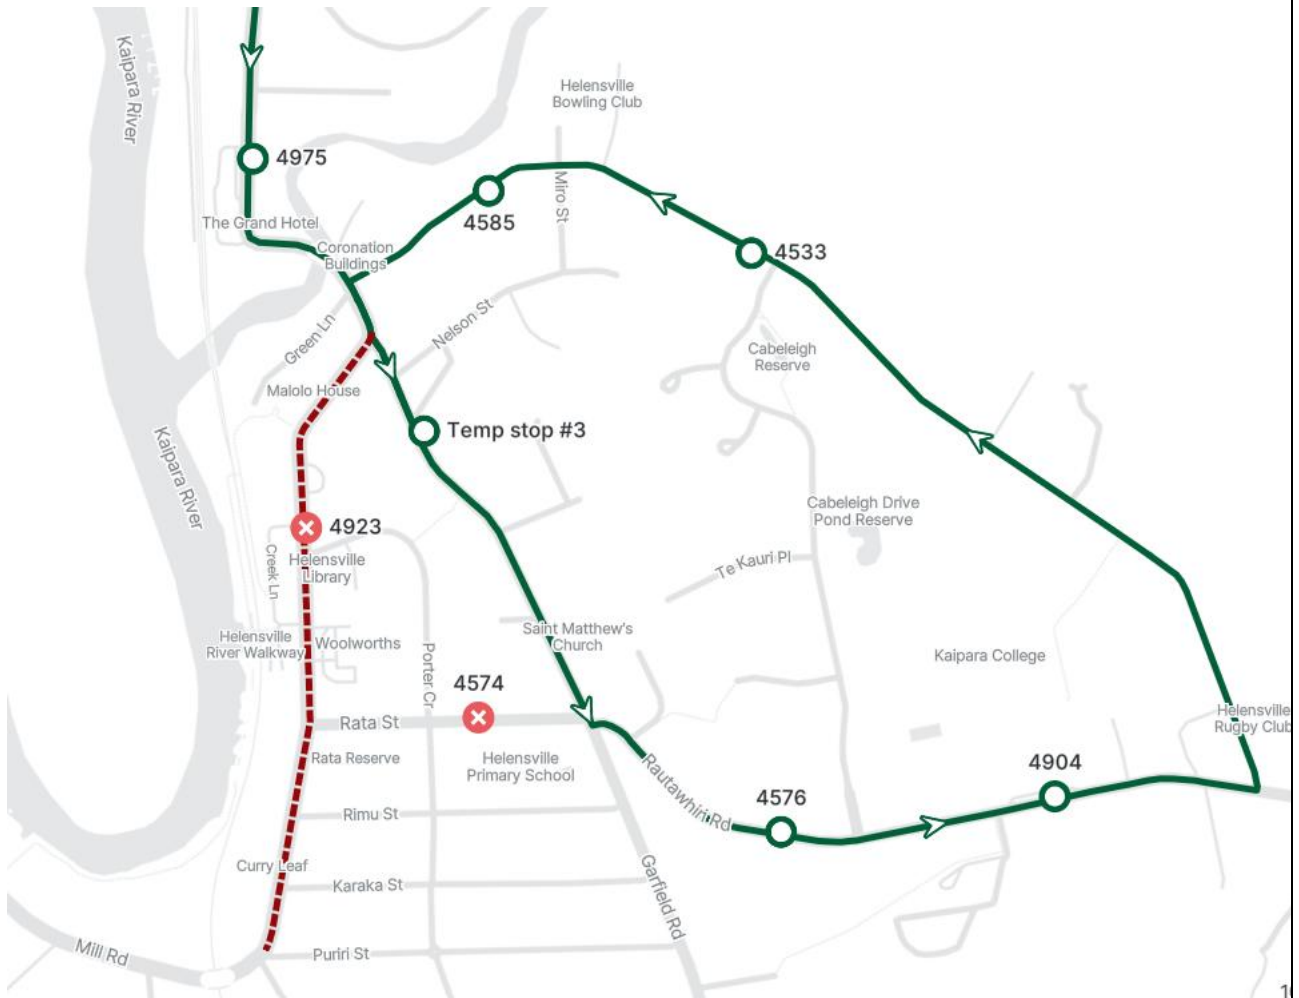

MAPS

INBOUND:

OUTBOUND: