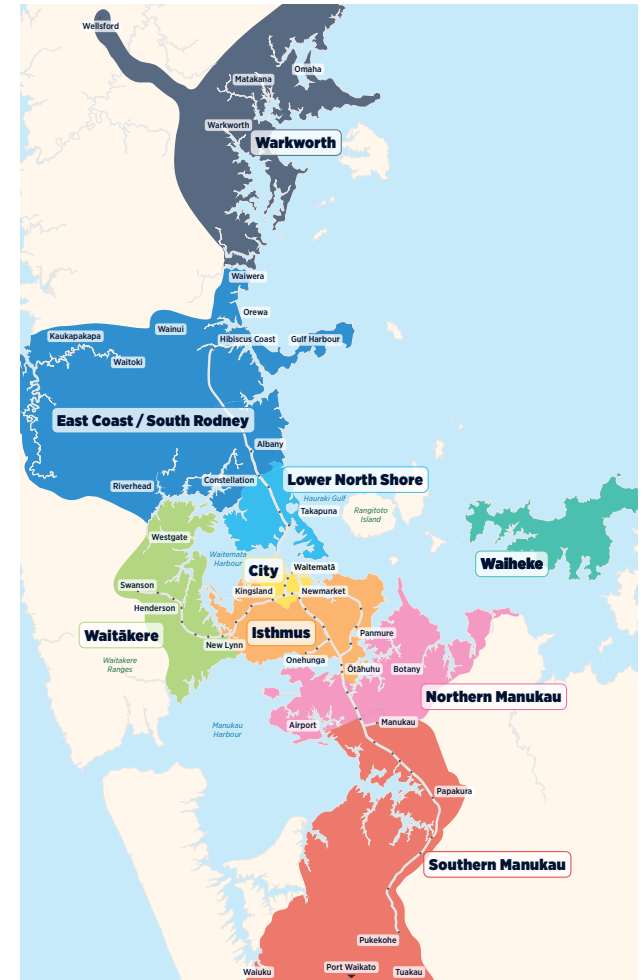

Papakura

Southern Bus Timetable

- ▶▶ **33**
- | **364**
- | **365**
- | **372**
- | **373**
- | **376**
- | **377**
- | **378**
- | **379**
- | **395**

Routes

- **33** Papakura, Great South Rd, Manurewa, Manukau, Ōtāhuhu Town Centre, Ōtāhuhu Station 2
- **364** Manurewa, Conifer Grove, Takaanini, Papakura 6
- **365** Manukau Station, Homai, Manurewa, Randwick Park, Takaanini Station, Porchester Rd, Papakura Station 8
- **372** Papakura Station, Willis Rd, Sheehan Ave, Dominion Rd, Clevedon Rd, Papakura Station 10
- **373** Red Hill, Settlement Rd, Papakura Station 11
- **376** Auranga, Drury, Papakura Station 12
- **377** Papakura, Rosehill, Park Estate 13
- **378** Karaka Harbourside, Karaka Lakes, Papakura Station 14
- **379** Papakura Station, Great South Rd, Linwood Rd, Mckenzie Rd, Torkar Rd, Clarks Beach, Stevenson Rd 15
- **395** Waiuku, Kingseat Rd, Linwood Rd, Papakura Station – limited service 16

Other timetables available in this area that may interest you

Timetable	Routes
Māngere, Ōtāhuhu, Papatoetoe	31, 32, 36, 38, 309, 309x, 313, 321, 324, 325, 326, 351
Ōtara, Papatoetoe, Highbrook, East Tāmaki	31, 33, 39, 314, 325, 351, 352, 353
Manurewa	33, 39, 362, 363, 365, 366
Pukekohe, Waiuku	391, 392, 393, 394, 395, 396
Airport	Airport Link
Train timetable	Southern Line

Fare Zones & Boundaries

- Warkworth
- Waitākere
- Waiheke
- East Coast/South Rodney
- City
- Manukau North
- Lower North Shore
- Isthmus
- Manukau South

Effective 19 April 2025

For more information on fares visit www.at.govt.nz/fares

Times in bold are scheduled, all other times are approximate
This service is provided by Ritchies Transport

33 Papakura Station to Ōtāhuhu Station

via Great South Rd, Manurewa Station and Manukau Station