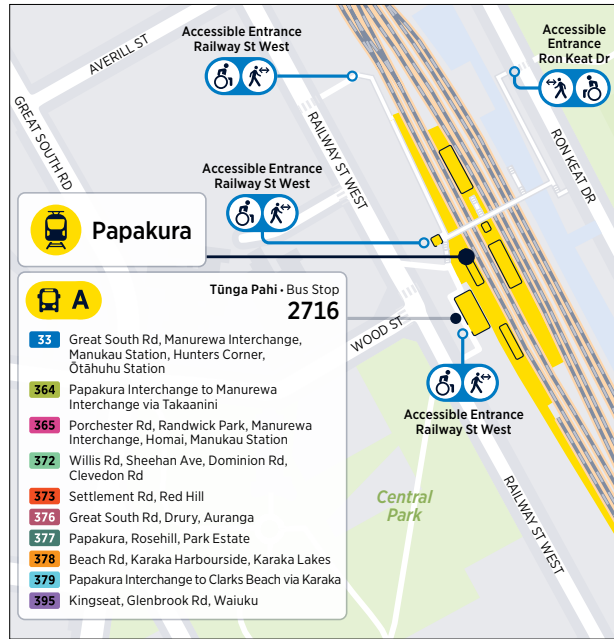

- 33** Papakura, Great South Rd, Manurewa, Manukau, Ōtāhuhu Town Centre, Ōtāhuhu Station

CONNECTOR SERVICES

At least every 30 minutes, 7am – 7pm, 7 days a week.
Lower frequencies early morning and evenings.

PEAK SERVICES

Services operate weekdays only, during morning and afternoon peak.

- 395** Waiuku, Kingseat Rd, Linwood Rd (weekday peak only service - two AM and two PM services)

TRAIN SERVICES

At least every 20 minutes, 7 days a week.
Higher frequencies at peak times.

- South** - Papakura to Waitematā

KI • Key

- Bus route
- Direction of route
- Key station or connection point
- Train line
- Train station

Papakura Station

Manurewa Interchange

Manukau Station

Ōtāhuhu Station