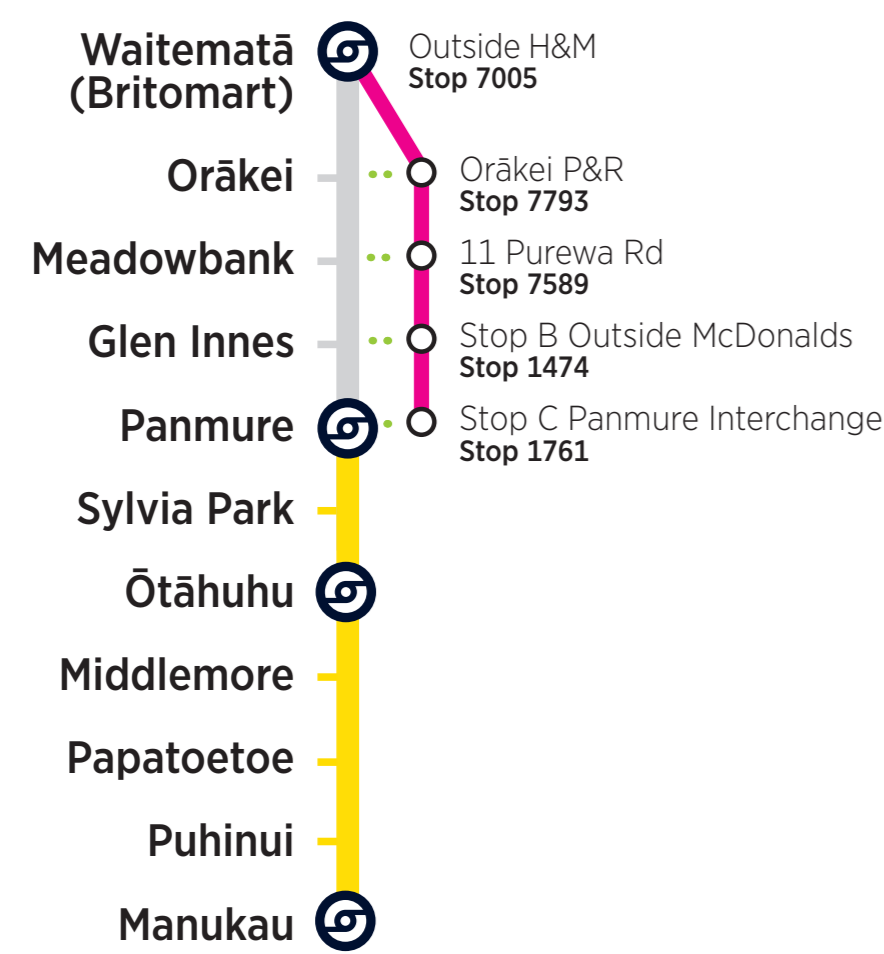

Towards Manukau

STATION	Waitematā (Britomart)	Orākei	Meadowbank	Glen Innes	Panmure Rail Bus	Panmure Train	Sylvia Park	Ōtāhuhu	Middlemore	Papatoetoe	Puhinui	Manukau
RAIL BUS STOP	Outside H&M Stop 7005	Orākei P&R Stop 7793	11 Purewa Rd Stop 7589	Stop B Outside McDonalds Stop 1474	Stop C Panmure Interchange Stop 1761	-	-	-	-	-	-	-
TRAIN	05:38	05:44	05:46	05:50	-	05:53	05:56	6:03	06:06	06:09	06:11	06:17
TRAIN	05:58	06:04	06:06	06:10	-	06:13	06:16	6:23	06:26	06:29	06:31	06:37
TRAIN	06:18	06:24	06:26	06:30	-	06:33	06:36	6:43	06:46	06:49	06:51	06:57
Running at the following minutes past each hour between 06:38 and 09:08												
TRAIN	:38	:44	:46	:50	-	:53	:56	:03	:06	:09	:11	:17
TRAIN	:48	:54	:56	:00	-	:04	:07	:15	:18	:21	:23	:27
TRAIN	:58	:04	:06	:10	-	:13	:16	:23	:26	:29	:31	:37
TRAIN	:08	:14	:16	:20	-	:23	:26	:33	:36	:39	:41	:47
TRAIN	:18	:24	:26	:30	-	:34	:37	:45	:48	:51	:53	:57
TRAIN	:28	:34	:36	:40	-	:43	:46	:53	:56	:59	:01	:07
Then at the following minutes past each hour from 09:18 until 15:58												
TRAIN	:18	:24	:26	:30	-	:34	:37	:45	:48	:51	:53	:57
TRAIN	:38	:44	:46	:50	-	:53	:56	:03	:06	:09	:11	:17
TRAIN	:58	:04	:06	:10	-	:13	:16	:23	:26	:29	:31	:37
Then at the following minutes past each hour from 16:08 until 18:58												
TRAIN	:08	:14	:16	:20	-	:23	:26	:33	:36	:39	:41	:47
TRAIN	:18	:24	:26	:30	-	:34	:37	:45	:48	:51	:53	:57
TRAIN	:28	:34	:36	:40	-	:43	:46	:53	:56	:59	:01	:07
TRAIN	:38	:44	:46	:50	-	:53	:56	:03	:06	:09	:11	:17
TRAIN	:48	:54	:56	:00	-	:04	:07	:15	:18	:21	:23	:27
TRAIN	:58	:04	:06	:10	-	:13	:16	:23	:26	:29	:31	:37
Then at the following times												
TRAIN	19:18	19:24	19:26	19:30	-	19:33	19:36	19:43	19:46	19:49	19:51	19:57
TRAIN	19:38	19:44	19:46	19:50	-	19:53	19:56	20:03	20:06	20:09	20:11	20:17
TRAIN	19:58	20:04	20:06	20:10	-	20:13	20:16	20:23	20:26	20:29	20:31	20:37
TRAIN	20:18	20:24	20:26	20:30	-	20:33	20:36	20:43	20:46	20:49	20:51	20:57
TRAIN	20:48	20:54	20:56	21:00	-	21:03	21:06	21:13	21:16	21:19	21:21	21:27
TRAIN	21:18	21:24	21:26	21:30	-	21:33	21:36	21:43	21:46	21:49	21:51	21:57
TRAIN	21:48	21:54	21:56	22:00	-	22:03	22:06	22:13	22:16	22:19	22:21	22:27
TRAIN	22:18	22:24	22:26	22:30	-	22:33	22:36	22:43	22:46	22:49	22:51	22:57
RBE/TRAIN	22:18	22:28	22:38	22:48	22:53	23:03	23:06	23:13	23:16	23:19	23:21	23:27

RBE = Rail Bus Eastern

- Customers paying in cash must purchase train tickets at a train station before boarding rail buses.
- Some rail buses cannot accommodate mobility scooters, bicycles, or larger personal items.
- Please make yourself visible to the bus driver and signal the driver to stop.
- AT HOP customers must tag-on when boarding a train or rail bus and tag-off when leaving the station or bus.
- Your AT HOP fare for combined bus and train trips will be calculated based on the start and end of your journey. The journey can use up to five bus or train trips within four hours, with a maximum transfer time of 30 minutes between each trip.
- Terms of use of AT HOP cards are available at AT.govt.nz/ATHOP.

Re-plan your journey on the **AT Mobile app** or **AT website**
Scan the code or call us on 09 366 6400