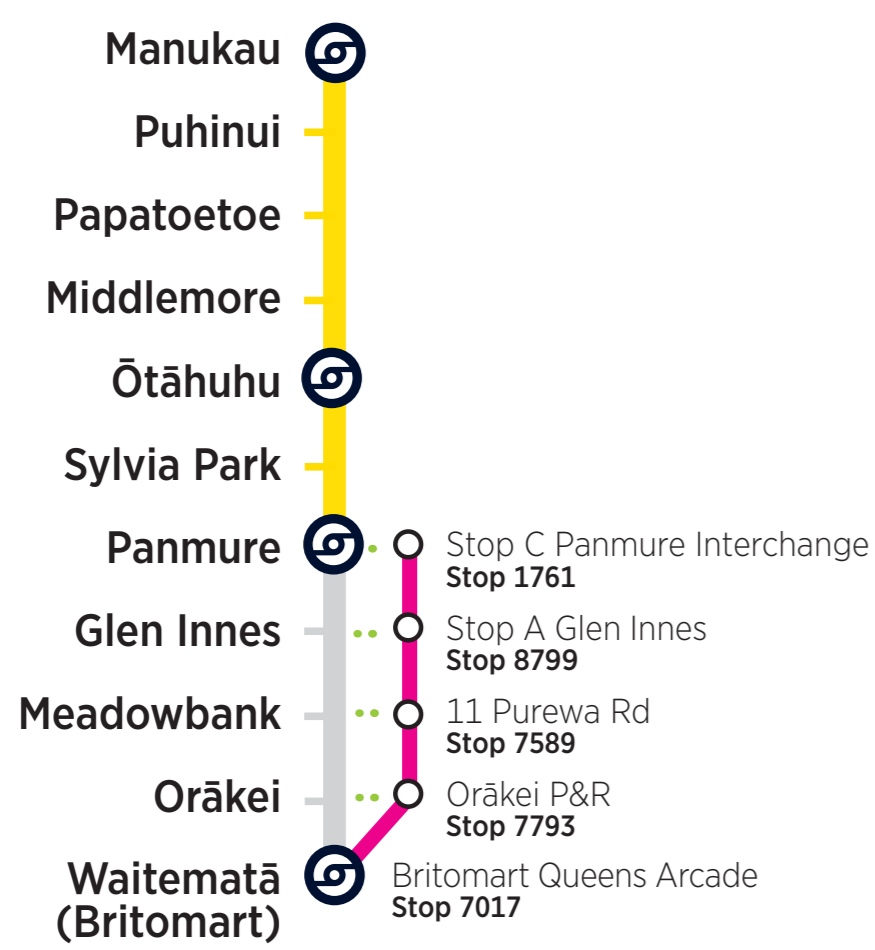

Eastern Line

Rail Bus & Train Timetable

Monday 10 to Thursday 13 June 2024, and Monday 17 to Thursday 20 June 2024

Rail buses replace trains from late evening between Waitematā (Britomart) and Panmure

Towards Waitematā (Britomart) City Centre

STATION	Manukau	Puhinui	Papatoetoe	Middlemore	Ōtāhuhu	Sylvia Park	Panmure Train	Panmure Rail Bus	Glen Innes	Meadowbank	Orākei	Waitematā (Britomart)
RAIL BUS STOP	-	-	-	-	-	-	-	Stop C Panmure Interchange Stop 1761	Stop A Glen Innes Stop 8799	11 Purewa Rd Stop 7589	Orākei P&R Stop 7793	Britomart Queens Arcade Stop 7017
TRAIN	05:15	05:20	05:23	05:25	05:28	05:33	05:36	-	05:39	05:43	05:45	05:52
TRAIN	05:35	05:40	05:43	05:45	05:48	05:53	05:56	-	05:59	06:03	06:05	06:12
TRAIN	05:55	06:00	06:03	06:05	06:08	06:13	06:16	-	06:19	06:23	06:25	06:32
Running at the following minutes past each hour between 06:15 and 08:23												
TRAIN	:15	:20	:23	:25	:28	:33	:36	-	:39	:43	:45	:52
TRAIN	:23	:29	:32	:35	:38	:43	:46	-	:49	:53	:55	:02
TRAIN	:35	:40	:43	:45	:48	:53	:56	-	:59	:03	:05	:12
TRAIN	:45	:50	:53	:55	:58	:03	:06	-	:09	:13	:15	:22
TRAIN	:53	:59	:02	:05	:08	:13	:16	-	:19	:23	:25	:32
TRAIN	:05	:10	:13	:15	:18	:23	:26	-	:29	:33	:35	:42
Then at the following minutes past each hour from 08:35 until 15:15												
TRAIN	:35	:40	:43	:45	:48	:53	:56	-	:59	:03	:05	:12
TRAIN	:55	:00	:03	:05	:08	:13	:16	-	:19	:23	:25	:32
TRAIN	:15	:20	:23	:25	:28	:33	:36	-	:39	:43	:45	:52
Then at the following minutes past each hour from 15:23 until 18:15												
TRAIN	:23	:29	:32	:35	:38	:43	:46	-	:49	:53	:55	:02
TRAIN	:35	:40	:43	:45	:48	:53	:56	-	:59	:03	:05	:12
TRAIN	:45	:50	:53	:55	:58	:03	:06	-	:09	:13	:15	:22
TRAIN	:53	:59	:02	:05	:08	:13	:16	-	:19	:23	:25	:32
TRAIN	:05	:10	:13	:15	:18	:23	:26	-	:29	:33	:35	:42
TRAIN	:15	:20	:23	:25	:28	:33	:36	-	:39	:43	:45	:52
Then at the following times												
TRAIN	18:23	18:29	18:32	18:35	18:38	18:43	18:46	-	18:49	18:53	18:55	19:02
TRAIN	18:35	18:40	18:43	18:45	18:48	18:53	18:56	-	18:59	19:03	19:05	19:12
TRAIN	18:55	19:00	19:03	19:05	19:08	19:13	19:16	-	19:19	19:23	19:25	19:32
TRAIN	19:15	19:20	19:23	19:25	19:28	19:33	19:36	-	19:39	19:43	19:45	19:52
TRAIN	19:35	19:40	19:43	19:45	19:48	19:53	19:56	-	19:59	20:03	20:05	20:12
TRAIN	20:05	20:10	20:13	20:15	20:18	20:23	20:26	-	20:29	20:33	20:35	20:42
TRAIN	20:35	20:40	20:43	20:45	20:48	20:53	20:56	-	20:59	21:03	21:05	21:12
TRAIN	21:05	21:10	21:13	21:15	21:18	21:23	21:26	-	21:29	21:33	21:35	21:42
TRAIN	21:35	21:40	21:43	21:45	21:48	21:53	21:56	-	21:59	22:03	22:05	22:12
TRAIN/RBE	22:05	22:10	22:13	22:15	22:18	22:23	22:26	22:36	22:42	22:52	23:02	23:12

RBE = Rail Bus Eastern