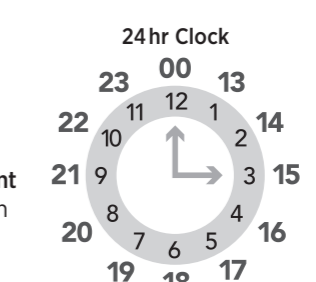

Re-plan your journey on the **AT Mobile app** or **AT website**
Scan the code or call us on 09 366 6400