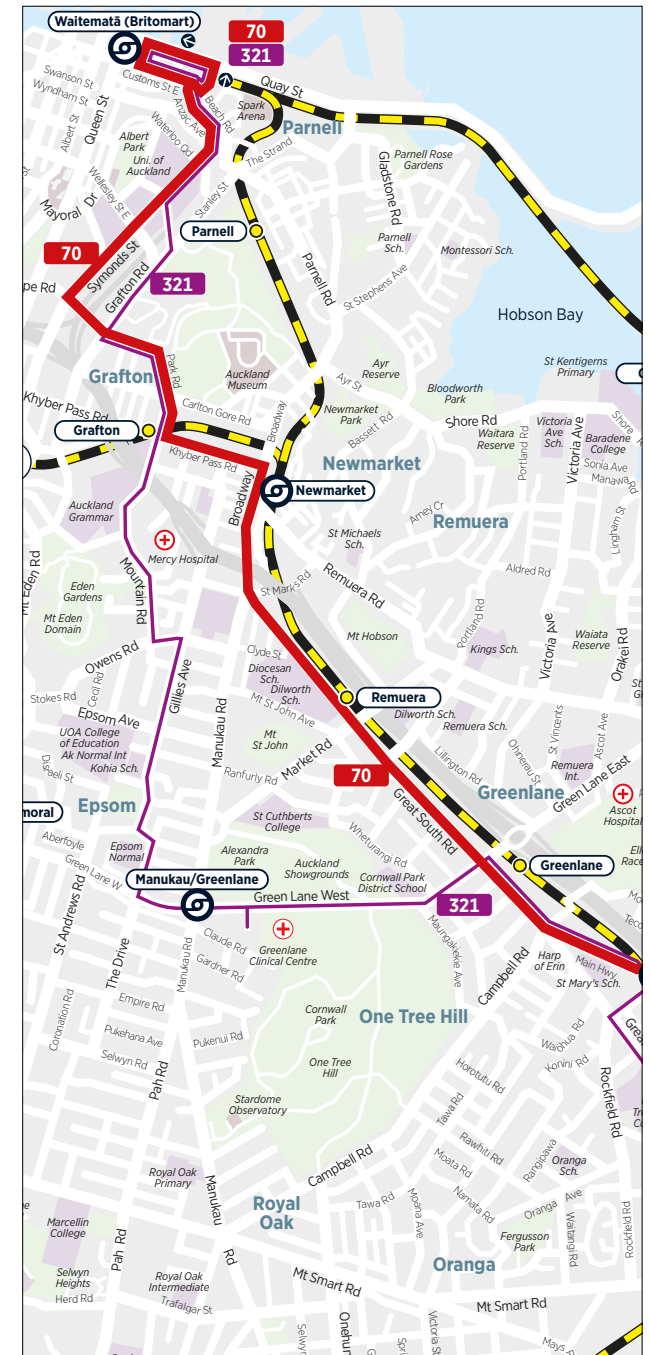

Times in bold are scheduled, all other times are approximate

Route Map

City Centre

Ellerslie

Onehunga

Royal Oak

Ōtāhuhu Station

Panmure