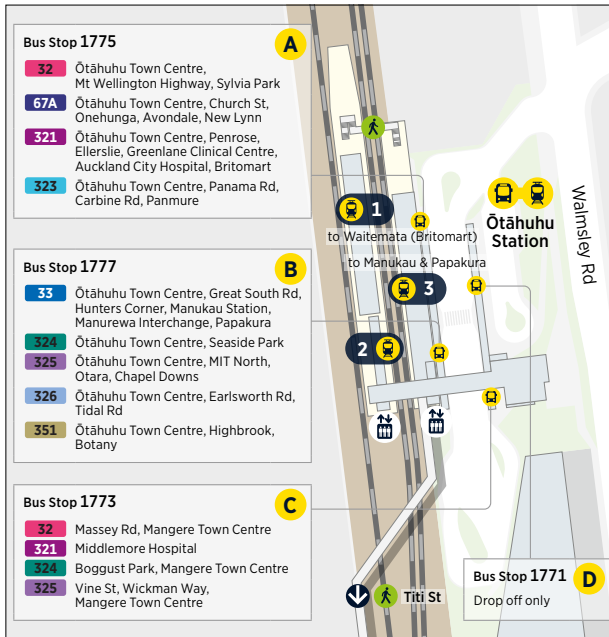

782 Sylvia Park to Mission Bay

via Mt Wellington, Ellerslie and Meadowbank

	Stop A Sylvia Park (Stop 7238)	Stop A Ellerslie (Stop 7505)	Meadowbank Station (Stop 7589)	Mission Bay
Sunday	06:00	06:12	06:23	06:38
and Public	07:00	07:12	07:23	07:40
Holidays	08:00	08:12	08:23	08:40
	09:00	09:12	09:23	09:41
	10:00	10:13	10:23	10:44
	11:00	11:13	11:25	11:45
	12:00	12:14	12:26	12:46
	13:00	13:14	13:26	13:46
	14:00	14:14	14:26	14:46
	15:00	15:14	15:26	15:46
	16:00	16:14	16:26	16:46
	17:00	17:14	17:26	17:46
	18:00	18:12	18:24	18:44

Times in bold are scheduled, all other times are approximate

Route Map

City Centre

Ellerslie

Onehunga

Royal Oak

Ōtāhuhu Station

Panmure