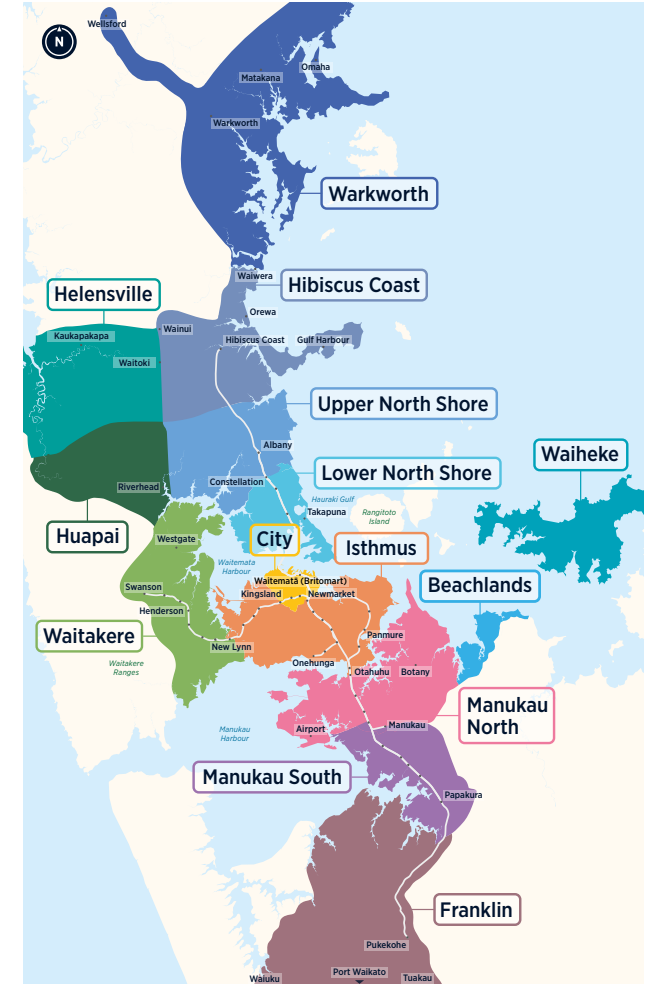

Mt Wellington Sylvia Park Pt England

Central Bus Timetable

- ▶▶ **32**
- ▶▶ **66**
- | **67A**
- | **67B**
- ▶▶ **70**
- ▶▶ **74**
- | **298**
- | **321**
- | **323**
- | **744**
- | **782**

Routes

- **32** Māngere Town Centre, Otahuhu, Sylvia Park 2
- **66** Pt Chevalier Beach, Mt Albert, Mt Roskill, Three Kings, Royal Oak, Penrose, Sylvia Park 4
- **67A** New Lynn, Avondale, Stoddard Rd, Onehunga, Church St, Otahuhu 6
- **67B** New Lynn, Avondale, Stoddard Rd, Onehunga 6
- **70** Botany, Pakuranga, Panmure, Ellerslie, Newmarket, Waitemata (Britomart) 10
- **74** Onehunga, Church St, Sylvia Park, Panmure, Tripoli Rd, Glen Innes 16
- **298** Onehunga, Oranga, Ellerslie, Mt Wellington, Sylvia Park 18
- **321** Middlemore Hospital, Ōtāhuhu, Ellerslie, Greenlane Clinical Centre, Mercy Hospital, Auckland City Hospital, Waitemata (Britomart) 20
- **323** Ōtāhuhu, Panama Rd, Carbine Rd, Panmure 21
- **744** Panmure, Pilkington Rd, Glen Innes, Mt Taylor Dr, St Heliers 23
- **782** Sylvia Park, Mt Wellington, Ellerslie, Grand Dr, Meadowbank, Eastridge, Mission Bay 25

Other timetables available in this area that may interest you

Timetable	Routes
Link	CityLink, InnerLink, OuterLink, TāmakiLink
Remuera Rd, Meadowbank, St Johns, Stonefields	75, 65, 747, 751, 755, 781, 782
Mission Bay, St Heliers, Glendowie, Ōrākei	TāmakiLink, 744, 76, 774, 775, 781, 782, 783
Howick, Bucklands Beach, Pakuranga	70, 72C, 72M, 72X, 711, 712, 733, 734, 735
Botany, Mission Heights, Flat Bush	31, 35, 70, 314, 351, 352, 353, 355, 739
Māngere, Ōtāhuhu. Papatoetoe	AirportLink, 31, 32, 36, 38, 309, 309X, 313, 321, 324, 325, 326, 351

Train timetable

- Eastern Line**
- Southern Line**
- Onehunga Line**

Fare Zones & Boundaries

- Warkworth
- Hibiscus Coast
- Manukau North
- Upper North Shore
- Waitakere
- Manukau South
- Lower North Shore
- City
- Franklin
- Helensville
- Isthmus
- Beachlands
- Waiheke