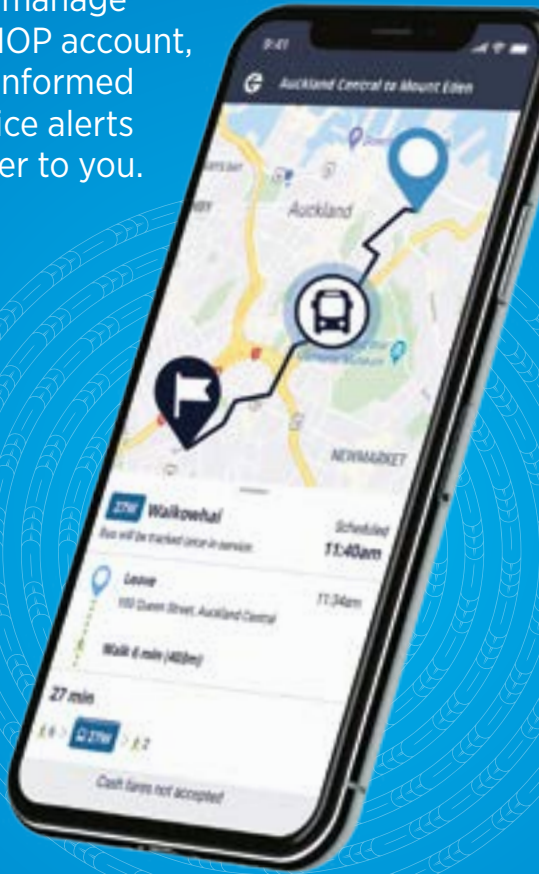

**Sunday Only**

RBS / TRAIN	22:16	22:23	22:30	22:40	22:43	22:45	22:47	22:50	22:56	22:59	23:02	23:04	23:08	23:11	23:13	23:16	23:20
-------------	-------	-------	-------	-------	-------	-------	-------	-------	-------	-------	-------	-------	-------	-------	-------	-------	-------

\*Sunday last rail bus services at 22:16 departs from 55 Custom St East (Stop 7019) and transfer Newmarket Train station

**Travel tip:** For travel to Pukekohe change trains at Papakura to continue your journey.  
For additional train times via Ellerslie and Penrose refer to the Onehunga line timetable.  
For additional train times via Ōtāhuhu, Middlemore and Papatoetoe refer to the Eastern line timetable.

# Unlock Auckland with AT Mobile

Plan and track your journeys, manage your AT HOP account, and stay informed with service alerts that matter to you.

[at.govt.nz/atmobile](https://at.govt.nz/atmobile)