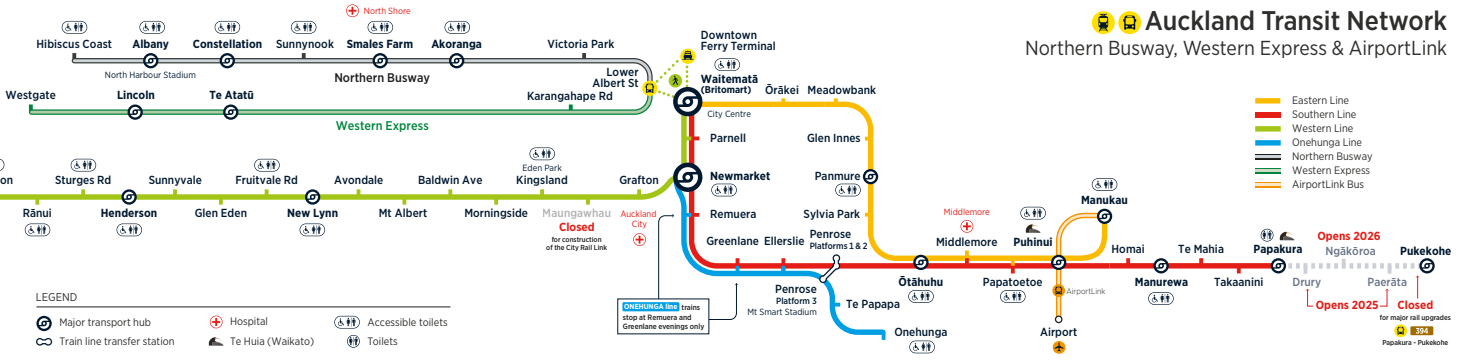

Southern Line. Pukekohe, Papakura to Waitematā (Britomart) via Ellerslie and Newmarket