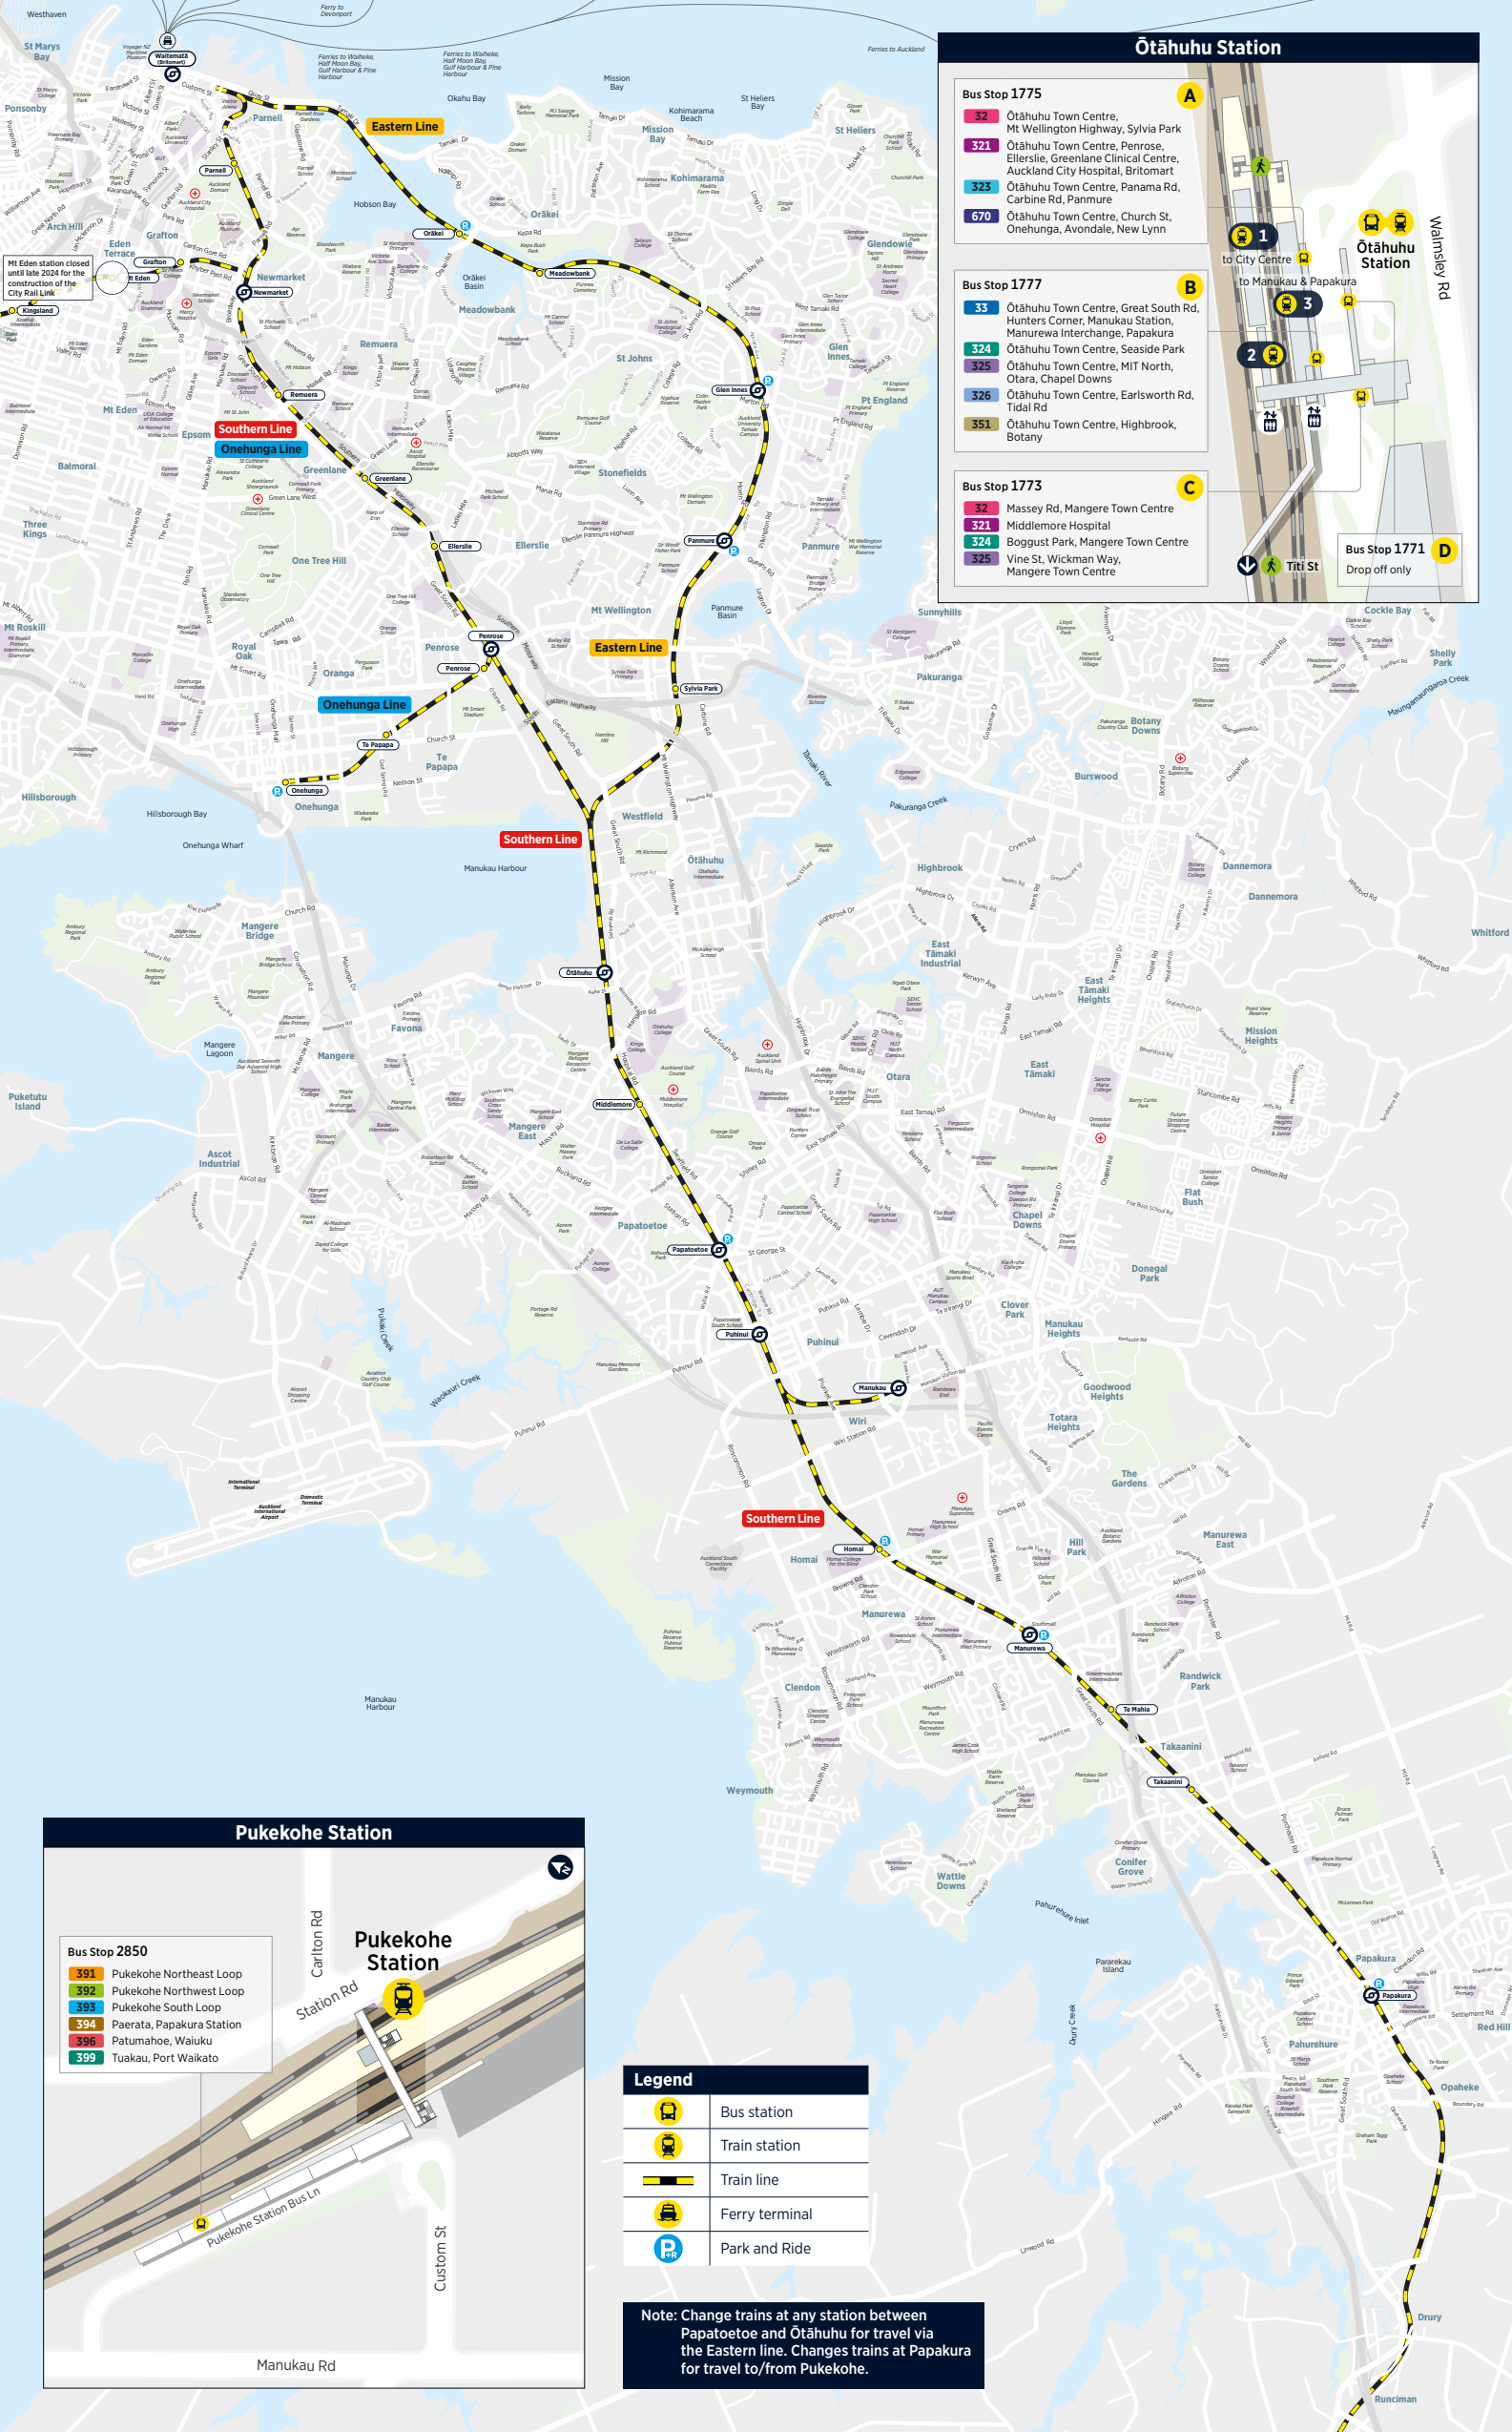

Southern Line. Pukekohe, Papakura to Waitematā (Britomart) via Ellerslie and Newmarket