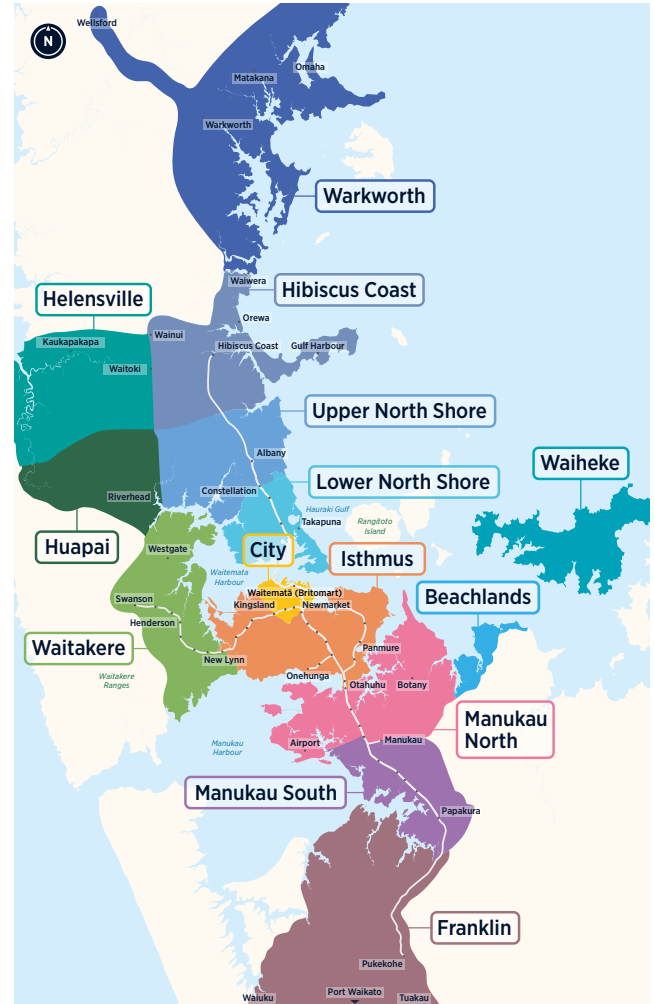

Fare Zones & Boundaries

- Warkworth
- Huapai
- Manukau North
- Hibiscus Coast
- Waitakere
- Manukau South
- Upper North Shore
- City
- Franklin
- Lower North Shore
- Isthmus
- Beachlands
- Helensville
- Waiheke

For more information on fares visit www.AT.govt.nz/fares