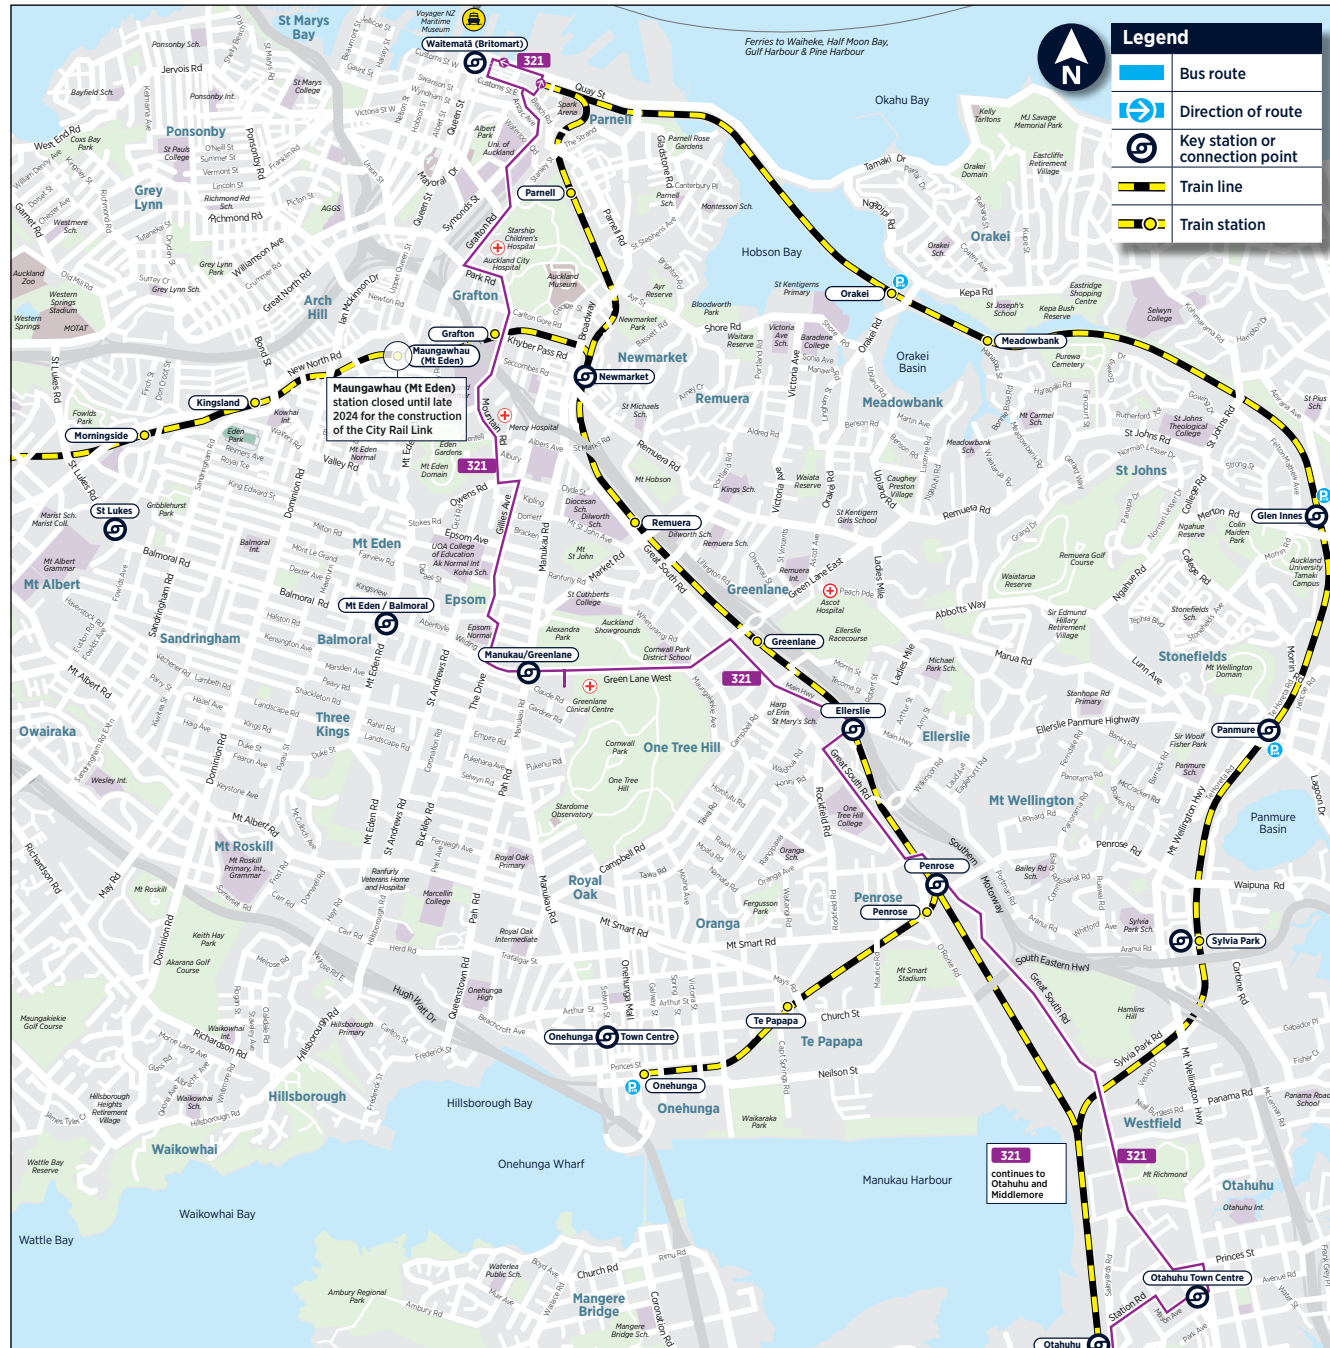

Times in bold are scheduled, all other times are approximate

Route Map

City Centre

Mount Eden Rd / Balmoral Rd

Ellerslie Station

Otahuhu Station