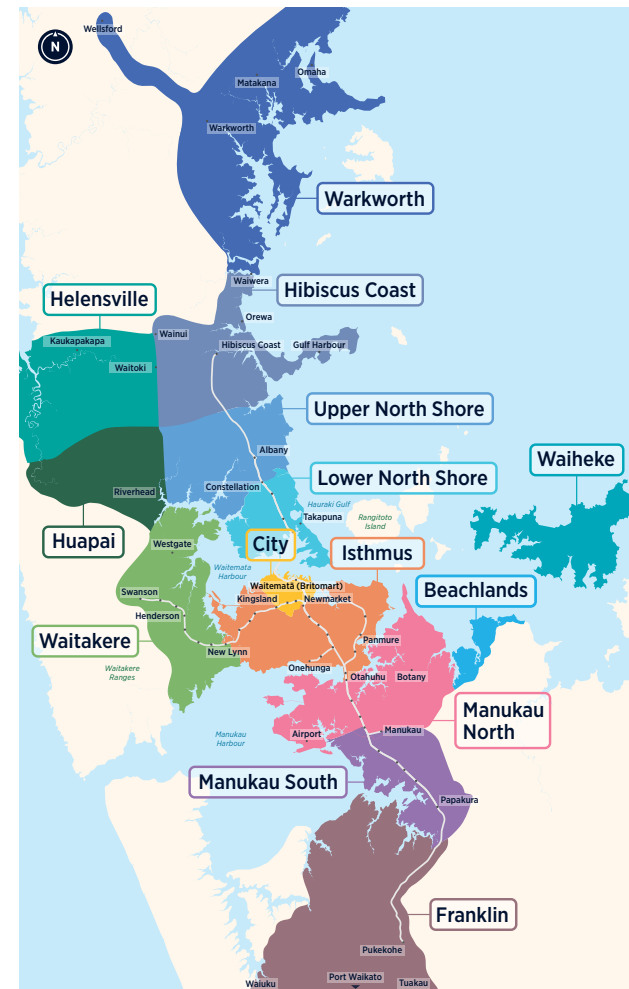

Hospitals

Central Bus Timetable

Routes

- 321 Middlemore Hospital Great South Rd, Greenlane Clinical Centre, Mercy Hospital and Auckland City Hospital, Waitematā (Britomart)
- 321 Waitematā (Britomart), Auckland City Hospital, Mercy Hospital, Greenlane Clinical Centre and Great South Rd, Middlemore Hospital

Other timetables available in this area that may interest you

Timetable	Routes
Link	CityLink, InnerLink, OuterLink, TāmakiLink
Central Isthmus Crosstowns	64, 66, 67A, 68, 650,
Train timetable	Western Line, Southern Line

321

Fare Zones & Boundaries

- Warkworth
- Hibiscus Coast
- Upper North Shore
- Lower North Shore
- Helensville
- Huapai
- Waitakere
- City
- Isthmus
- Waiheke
- Manukau North
- Manukau South
- Franklin
- Beachlands

Effective 17 November 2024

For more information on fares visit www.AT.govt.nz/fares

321 Middlemore Hospital to Waitemata (Britomart)

via Great South Rd, Greenlane Clinical Centre, Mercy Hospital and Auckland City Hospital