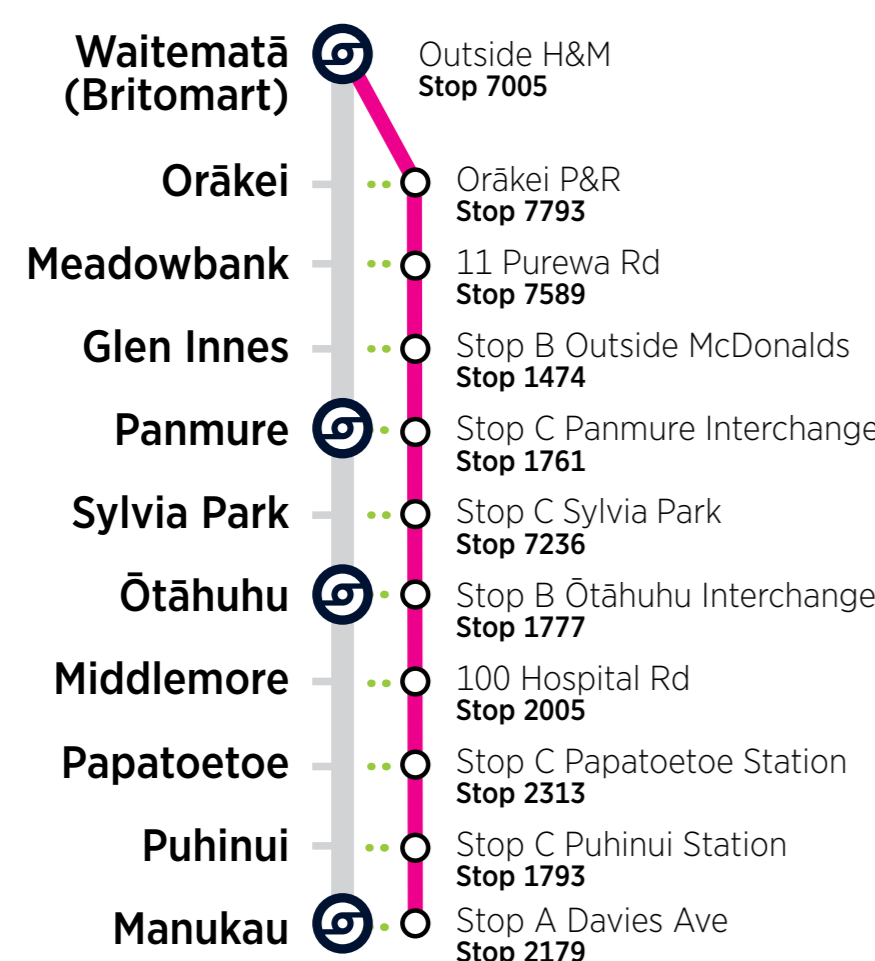

Towards Manukau

STATION	Waitemata (Britomart)	Orakei	Meadowbank	Glen Innes	Panmure	Sylvia Park	Otahuhu	Middlemore	Papatoetoe	Puhinui	Manukau
RAIL BUS STOP	Outside H&M Stop 7005	Orakei P&R Stop 7793	11 Purewa Rd Stop 7589	Stop B Outside McDonalds Stop 1474	Stop C Panmure Interchange Stop 1761	Stop C Sylvia Park Stop 7236	Stop B Otahuhu Interchange Stop 1777	100 Hospital Rd Stop 2005	Stop C Papatoetoe Station Stop 2313	Stop C Puhinui Station Stop 1793	Stop A Davies Ave Stop 2179
RBE	05:42	05:52	06:03	06:15	06:21	06:28	06:44	06:49	06:54	06:59	07:06
RBE	06:02	06:12	06:23	06:35	06:41	06:48	07:04	07:09	07:14	07:19	07:26
RBE	06:22	06:32	06:43	06:55	07:01	07:08	07:24	07:29	07:34	07:39	07:46
RBE	06:42	06:52	07:03	07:15	07:21	07:28	07:44	07:49	07:54	07:59	08:06
Then at the following minutes past each hour											
RBE	:02	:12	:23	:35	:41	:48	:04	:09	:14	:19	:26
RBE	:22	:32	:43	:55	:01	:08	:24	:29	:34	:39	:46
RBE	:42	:52	:03	:15	:21	:28	:44	:49	:54	:59	:06
Until											
RBE	18:02	18:12	18:23	18:35	18:41	18:48	19:04	19:09	19:14	19:19	19:26
RBE	18:22	18:32	18:43	18:55	19:01	19:08	19:24	19:29	19:34	19:39	19:46
RBE	18:42	18:52	19:03	19:15	19:21	19:28	19:44	19:49	19:54	19:59	20:06
RBE	19:02	19:12	19:23	19:35	19:41	19:48	20:04	20:09	20:14	20:19	20:26
RBE	19:25	19:35	19:46	19:58	20:04	20:11	20:27	20:32	20:37	20:42	20:49
RBE	19:55	20:05	20:16	20:28	20:34	20:41	20:57	21:02	21:07	21:12	21:19
RBE	20:25	20:35	20:46	20:58	21:04	21:11	21:27	21:32	21:37	21:42	21:49
RBE	20:55	21:05	21:16	21:28	21:34	21:41	21:57	22:02	22:07	22:12	22:19
RBE	21:25	21:35	21:46	21:58	22:04	22:11	22:27	22:32	22:37	22:42	22:49
RBE	21:55	22:05	22:16	22:28	22:34	22:41	22:57	23:02	23:07	23:12	23:19
RBE	22:25	22:35	22:46	22:58	23:04	23:11	23:27	23:32	23:37	23:42	23:49
Trips below operate Saturday only											
RBE	22:55	23:05	23:16	23:28	23:34	23:41	23:57	00:02	00:07	00:12	00:19
RBE	23:25	23:35	23:46	23:58	00:04	00:11	00:27	00:32	00:37	00:42	00:49
RBE	23:55	00:05	00:16	00:28	00:34	00:41	00:57	01:02	01:07	01:12	01:19
RBE	00:25	00:35	00:46	00:58	01:04	01:11	01:27	01:32	01:37	01:42	01:49
RBE	00:55	01:05	01:16	01:28	01:34	01:41	01:57	02:02	02:07	02:12	02:19
RBE	01:25	01:35	01:46	01:58	02:04	02:11	02:27	02:32	02:37	02:42	02:49

RBE = Rail Bus Eastern Line

- Customers paying in cash must purchase train tickets at a train station before boarding rail buses.
- Some rail buses cannot accommodate mobility scooters, bicycles, or larger personal items.
- Please make yourself visible to the bus driver and signal the driver to stop.
- AT HOP customers must tag-on when boarding a train or rail bus and tag-off when leaving the station or bus.
- Your AT HOP fare for combined bus and train trips will be calculated based on the start and end of your journey. The journey can use up to five bus or train trips within four hours, with a maximum transfer time of 30 minutes between each trip.
- Terms of use of AT HOP cards are available at AT.govt.nz/ATHOP.

Re-plan your journey on the **AT Mobile app** or **AT website**
Scan the code or call us on 09 366 6400