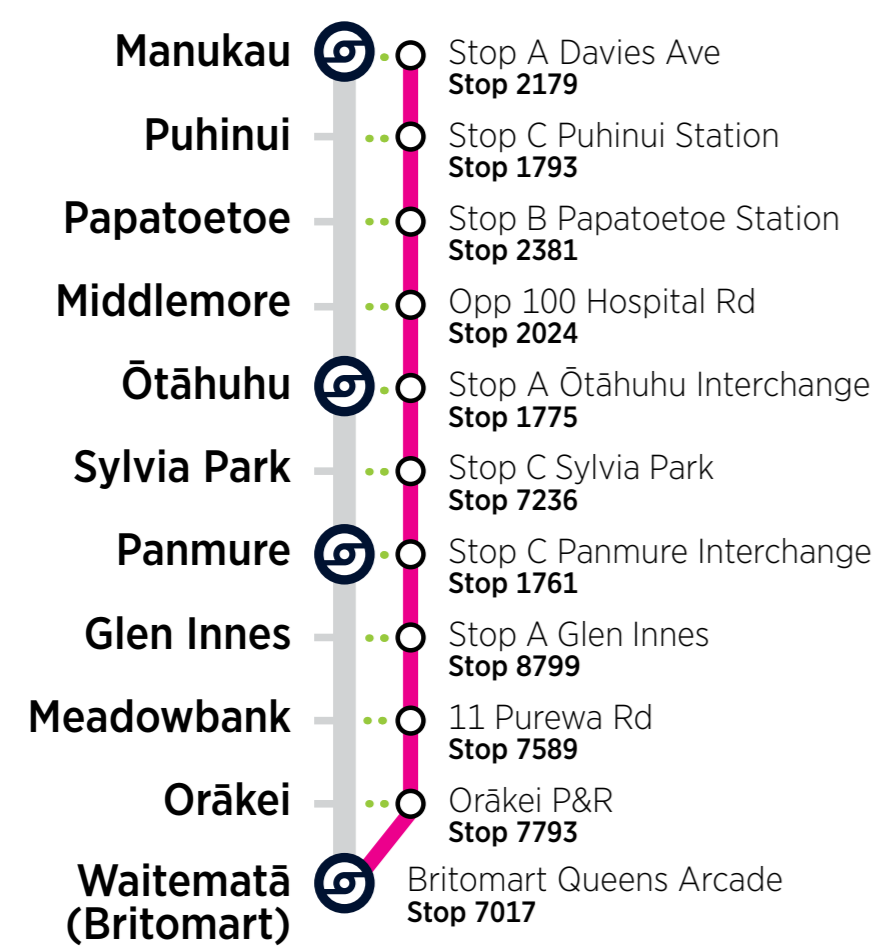

Eastern Line

please signal driver

Rail Bus Timetable

Saturday 3 and Sunday 4 August 2024 and Saturday 10 and Sunday 11 August 2024

Rail buses replace trains between Waitemata (Britomart) and Manukau

Towards Waitemata (Britomart) City Centre

STATION	Manukau	Puhinui	Papatoetoe	Middlemore	Otahuhu	Sylvia Park	Panmure	Glen Innes	Meadowbank	Orakei	Waitemata (Britomart)
RAIL BUS STOP	Stop A Davies Ave Stop 2179	Stop C Puhinui Station Stop 1793	Stop B Papatoetoe Station Stop 2381	Opp 100 Hospital Rd Stop 2024	Stop A Otahuhu Interchange Stop 1775	Stop C Sylvia Park Stop 7236	Stop C Panmure Interchange Stop 1761	Stop A Glen Innes Stop 8799	11 Purewa Rd Stop 7589	Orakei P&R Stop 7793	Britomart Queens Arcade Stop 7017
RBE	05:33	05:40	05:45	05:50	05:56	06:07	06:15	06:22	06:35	06:48	06:58
RBE	05:53	06:00	06:05	06:10	06:16	06:27	06:35	06:42	06:55	07:08	07:18
RBE	06:13	06:20	06:25	06:30	06:36	06:47	06:55	07:02	07:15	07:28	07:38
RBE	06:33	06:40	06:45	06:50	06:56	07:07	07:15	07:22	07:35	07:48	07:58
RBE	06:53	07:00	07:05	07:10	07:16	07:27	07:35	07:42	07:55	08:08	08:18
Then at the following minutes past each hour											
RBE	:13	:20	:25	:30	:36	:47	:55	:02	:15	:28	:38
RBE	:33	:40	:45	:50	:56	:07	:15	:22	:35	:48	:58
RBE	:53	:00	:05	:10	:16	:27	:35	:42	:55	:08	:18
Until											
RBE	18:13	18:20	18:25	18:30	18:36	18:47	18:55	19:02	19:15	19:28	19:38
RBE	18:33	18:40	18:45	18:50	18:56	19:07	19:15	19:22	19:35	19:48	19:58
RBE	18:53	19:00	19:05	19:10	19:16	19:27	19:35	19:42	19:55	20:08	20:18
RBE	19:13	19:20	19:25	19:30	19:36	19:47	19:55	20:02	20:15	20:28	20:38
RBE	19:33	19:40	19:45	20:00	20:06	20:17	20:25	20:32	20:45	20:58	21:08
RBE	20:13	20:20	20:25	20:30	20:36	20:47	20:55	21:02	21:15	21:28	21:38
RBE	20:43	20:50	20:55	21:00	21:06	21:17	21:25	21:32	21:45	21:58	22:08
RBE	21:13	21:20	21:25	21:30	21:36	21:47	21:55	22:02	22:15	22:28	22:38
RBE	21:43	21:50	21:55	22:00	22:06	22:17	22:25	22:32	22:45	22:58	23:08
RBE	22:13	22:20	22:25	22:30	22:36	22:47	22:55	23:02	23:15	23:28	23:38
Trips below operate Saturday only											
RBE	22:43	22:50	22:55	23:00	23:06	23:17	23:25	23:32	23:45	23:58	00:08
RBE	23:13	23:20	23:25	23:30	23:36	23:47	23:55	00:02	00:15	00:28	00:38
RBE	23:43	23:50	23:55	00:00	00:06	00:17	00:25	00:32	00:45	00:58	01:08
RBE	00:13	00:20	00:25	00:30	00:36	00:47	00:55	01:02	01:15	01:28	01:38
RBE	00:43	00:50	00:55	01:00	01:06	01:17	01:25	01:32	01:45	01:58	02:08
RBE	01:13	01:20	01:25	01:30	01:36	01:47	01:55	02:02	02:15	02:28	02:38

RBE = Rail Bus Eastern Line