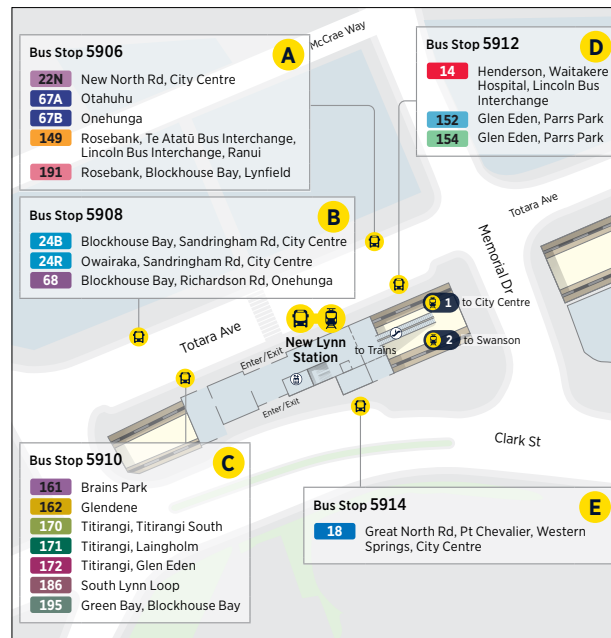

Wesley Blockhouse Bay Owairaka Sandringham Rd

Central Bus Timetable

| 24B

| 24R

Routes

- 24B, 24R New Lynn, Blockhouse Bay, Owairaka, Wesley, Sandringham Rd to City
- 24B, 24R City to Sandringham Rd, Wesley, Owairaka, Blockhouse Bay, New Lynn

24B 24R

City Centre to Wesley, Blockhouse Bay,
New Lynn
via Sandringham Rd

		Graham Street (stop 1053)	Sandringham Shops (Stop 8316)	Wesley Intermediate School (stop 8326)	Hendon Avenue (stop 8922)	Stop C Blockhouse Bay (stop 8353)	Stop B New Lynn
Sunday and Public Holidays cont..	24R	18:20	18:42	-	18:50	-	19:05
	24B	18:35	18:57	19:01	-	19:16	19:25
	24R	18:50	19:12	-	19:19	-	19:32
	24B	19:05	19:27	19:31	-	19:46	19:55
	24R	19:20	19:42	-	19:48	-	20:00
	24B	19:35	19:57	20:00	-	20:11	20:18
	24R	19:50	20:12	-	20:18	-	20:30
	24B	20:05	20:27	20:30	-	20:41	20:48
	24R	20:20	20:42	-	20:48	-	21:00
	24B	20:35	20:55	20:58	-	21:11	21:18
	24R	20:50	21:10	-	21:16	-	21:27
	24B	21:05	21:25	21:28	-	21:41	21:48
	24R	21:20	21:40	-	21:46	-	21:57
	24B	21:35	21:53	21:56	-	22:08	22:15
	24R	21:50	22:08	-	22:14	-	22:25
	24B	22:05	22:23	22:26	-	22:38	22:45
	24R	22:20	22:38	-	22:44	-	22:55
	24B	22:35	22:53	22:56	-	23:08	23:15
	24R	22:50	23:08	-	23:14	-	23:25
	24B	23:05	23:23	23:26	-	23:38	23:45

Times in bold are scheduled, all other times are approximate

Route Map

Blockhouse Bay

City Centre

New Lynn Station

Wynyard Quarter