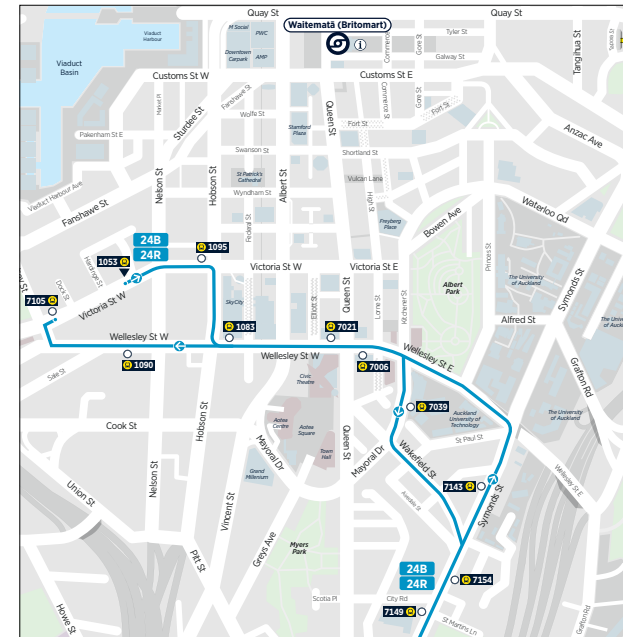

Wesley Blockhouse Bay Owairaka Sandringham Rd

Central Bus Timetable

| 24B

| 24R

Routes

- 24B, 24R New Lynn, Blockhouse Bay, Owairaka, Wesley, Sandringham Rd to City
- 24B, 24R City to Sandringham Rd, Wesley, Owairaka, Blockhouse Bay, New Lynn

24B 24R

City Centre to Wesley, Blockhouse Bay,
New Lynn
via Sandringham Rd

		Graham Street (stop 1053)	Sandringham Shops (Stop 8316)	Wesley Intermediate School (stop 8326)	Hendon Avenue (stop 8922)	Stop C Blockhouse Bay (stop 8353)	Stop B New Lynn
Sunday and Public Holidays cont..	24R	18:20	18:42	-	18:50	-	19:05
	24B	18:35	18:57	19:01	-	19:16	19:25
	24R	18:50	19:12	-	19:19	-	19:32
	24B	19:05	19:27	19:31	-	19:46	19:55
	24R	19:20	19:42	-	19:48	-	20:00
	24B	19:35	19:57	20:00	-	20:11	20:18
	24R	19:50	20:12	-	20:18	-	20:30
	24B	20:05	20:27	20:30	-	20:41	20:48
	24R	20:20	20:42	-	20:48	-	21:00
	24B	20:35	20:55	20:58	-	21:11	21:18
	24R	20:50	21:10	-	21:16	-	21:27
	24B	21:05	21:25	21:28	-	21:41	21:48
	24R	21:20	21:40	-	21:46	-	21:57
	24B	21:35	21:53	21:56	-	22:08	22:15
	24R	21:50	22:08	-	22:14	-	22:25
	24B	22:05	22:23	22:26	-	22:38	22:45
	24R	22:20	22:38	-	22:44	-	22:55
	24B	22:35	22:53	22:56	-	23:08	23:15
	24R	22:50	23:08	-	23:14	-	23:25
	24B	23:05	23:23	23:26	-	23:38	23:45

Times in bold are scheduled, all other times are approximate

Route Map

Blockhouse Bay

City Centre

New Lynn Station

Wynyard Quarter