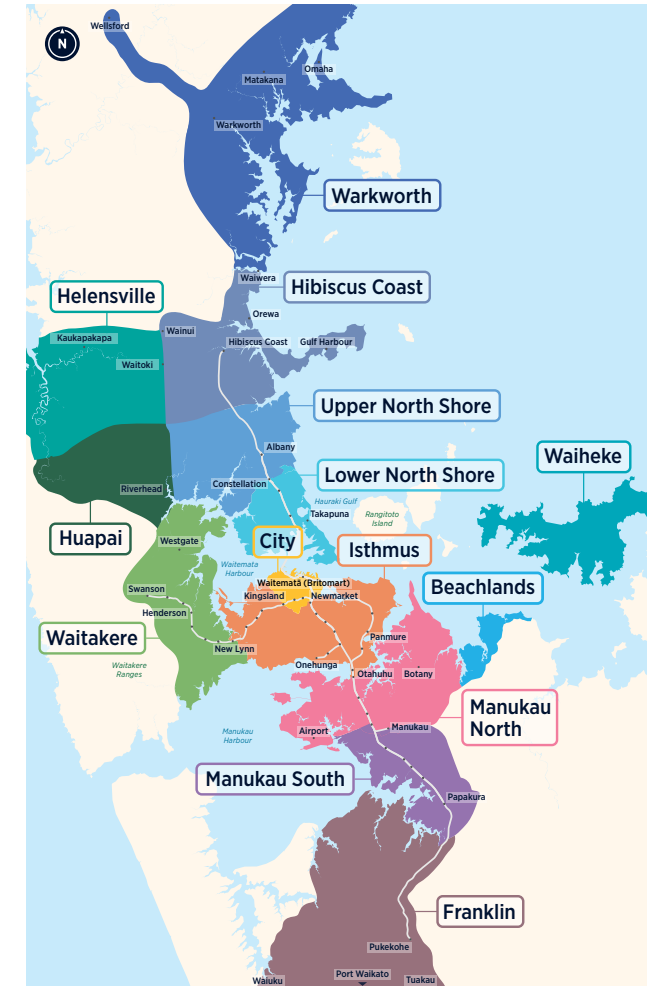

Wesley Blockhouse Bay Owairaka Sandringham Rd

Central Bus Timetable

| 24B

| 24R

Routes

- 24B, 24R New Lynn, Blockhouse Bay, Owairaka, Wesley, Sandringham Rd to City
- 24B, 24R City to Sandringham Rd, Wesley, Owairaka, Blockhouse Bay, New Lynn

Other timetables available in this area that may interest you

Timetable	Routes
Link	CityLink, InnerLink, OuterLink, TāmakiLink
Central Isthmus Crosstowns	64, 65, 66, 67A, 67B, 68
New North Rd	20, 22N, 22R
Dominion Rd	25B, 25L, 252, 253
Mt Eden Rd	27H, 27T, 27W, 64
Train timetable	Western Line

Fare Zones & Boundaries

- Warkworth
- Hibiscus Coast
- Upper North Shore
- Lower North Shore
- Helensville
- Huapai
- Waitakere
- City
- Isthmus
- Waiheke
- Manukau North
- Manukau South
- Franklin
- Beachlands

Times in bold are scheduled, all other times are approximate

Route Map

Blockhouse Bay

City Centre

New Lynn Station

Wynyard Quarter