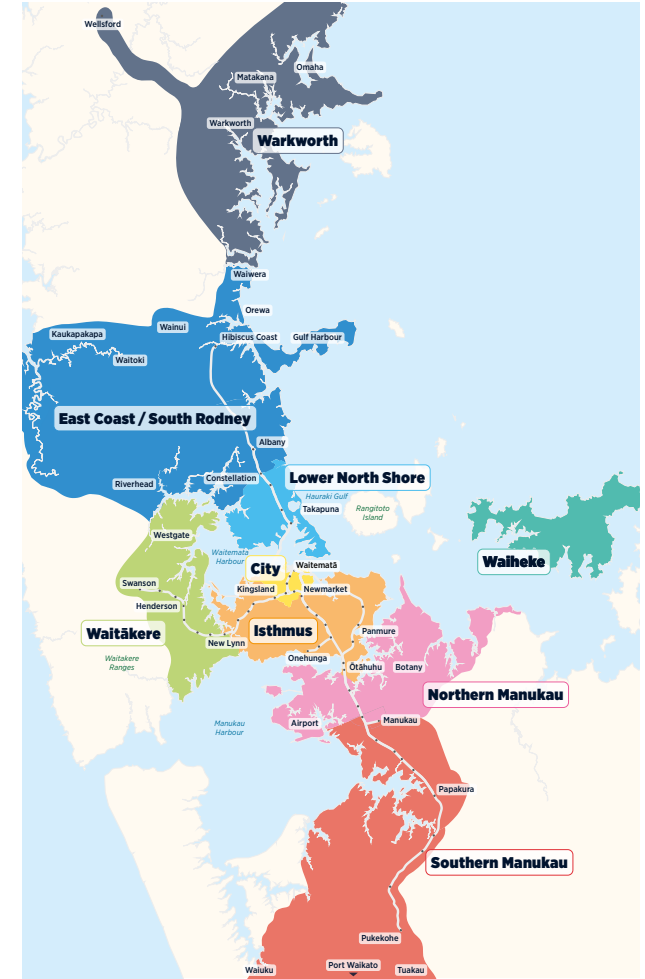

Māngere Ōtāhuhu Papatoetoe

Southern Bus Timetable

- 31** **32**
- 36** **38**
- 309** **309X**
- 311** **313**
- 321** **324**
- 325** **326**
- 327** **351**

Routes

- 31** Māngere Town Centre, Papatoetoe, Hunters Corner, Ōtara, Botany **2**
- 32** Māngere Town Centre, Ōtāhuhu Station, Ōtāhuhu Town Centre, Sylvia Park **4**
- 36** Manukau Station, Papatoetoe Station, Māngere Town Centre, Onehunga **6**
- 38** Onehunga, Māngere Bridge, Māngere Town Centre, Airport **8**
- 309** Māngere Town Centre, Favona, Māngere Bridge, Onehunga, Queenstown Rd, Pah Rd, City **12**
- 309X** Māngere Town Centre, Favona, Māngere Bridge, Queenstown Rd, Pah Rd (non-stop Greenwood's Corner to Newmarket), City **14**
- 311** Ōtāhuhu station Māngere Bridge Loop **15**
- 313** Māngere Town Centre, Henwood Rd, Old Papatoetoe, Wallace Rd, Manukau Station **16**
- 321** Middlemore, Hospitals, Waitematā (Britomart) (Monday to Friday only) **18**
- 324** Te Kapua Drive, Kirkbride Rd, Māngere Town Centre, Favona Rd, Ōtāhuhu Station, Ōtāhuhu Town Centre **19**
- 325** Māngere Town Centre, Ōtāhuhu Station, Ōtāhuhu Town Centre, Bairds Rd, Ōtara, Manukau Station **21**
- 326** Māngere Town Centre, Tidal Rd, Portage Rd, De La Salle College **23**
- 327** Seaside Park to Ōtāhuhu **25**
- 351** Ōtāhuhu Station, Ōtāhuhu Town Centre, Highbrook, Botany (Monday to Friday only) **27**

Train timetable
Southern Line
Eastern Line

Fare Zones & Boundaries

- Warkworth
- East Coast/South Rodney
- Lower North Shore
- Waitākere
- City
- Isthmus
- Waiheke
- Manukau North
- Manukau South

For more information on fares visit www.at.govt.nz/fares