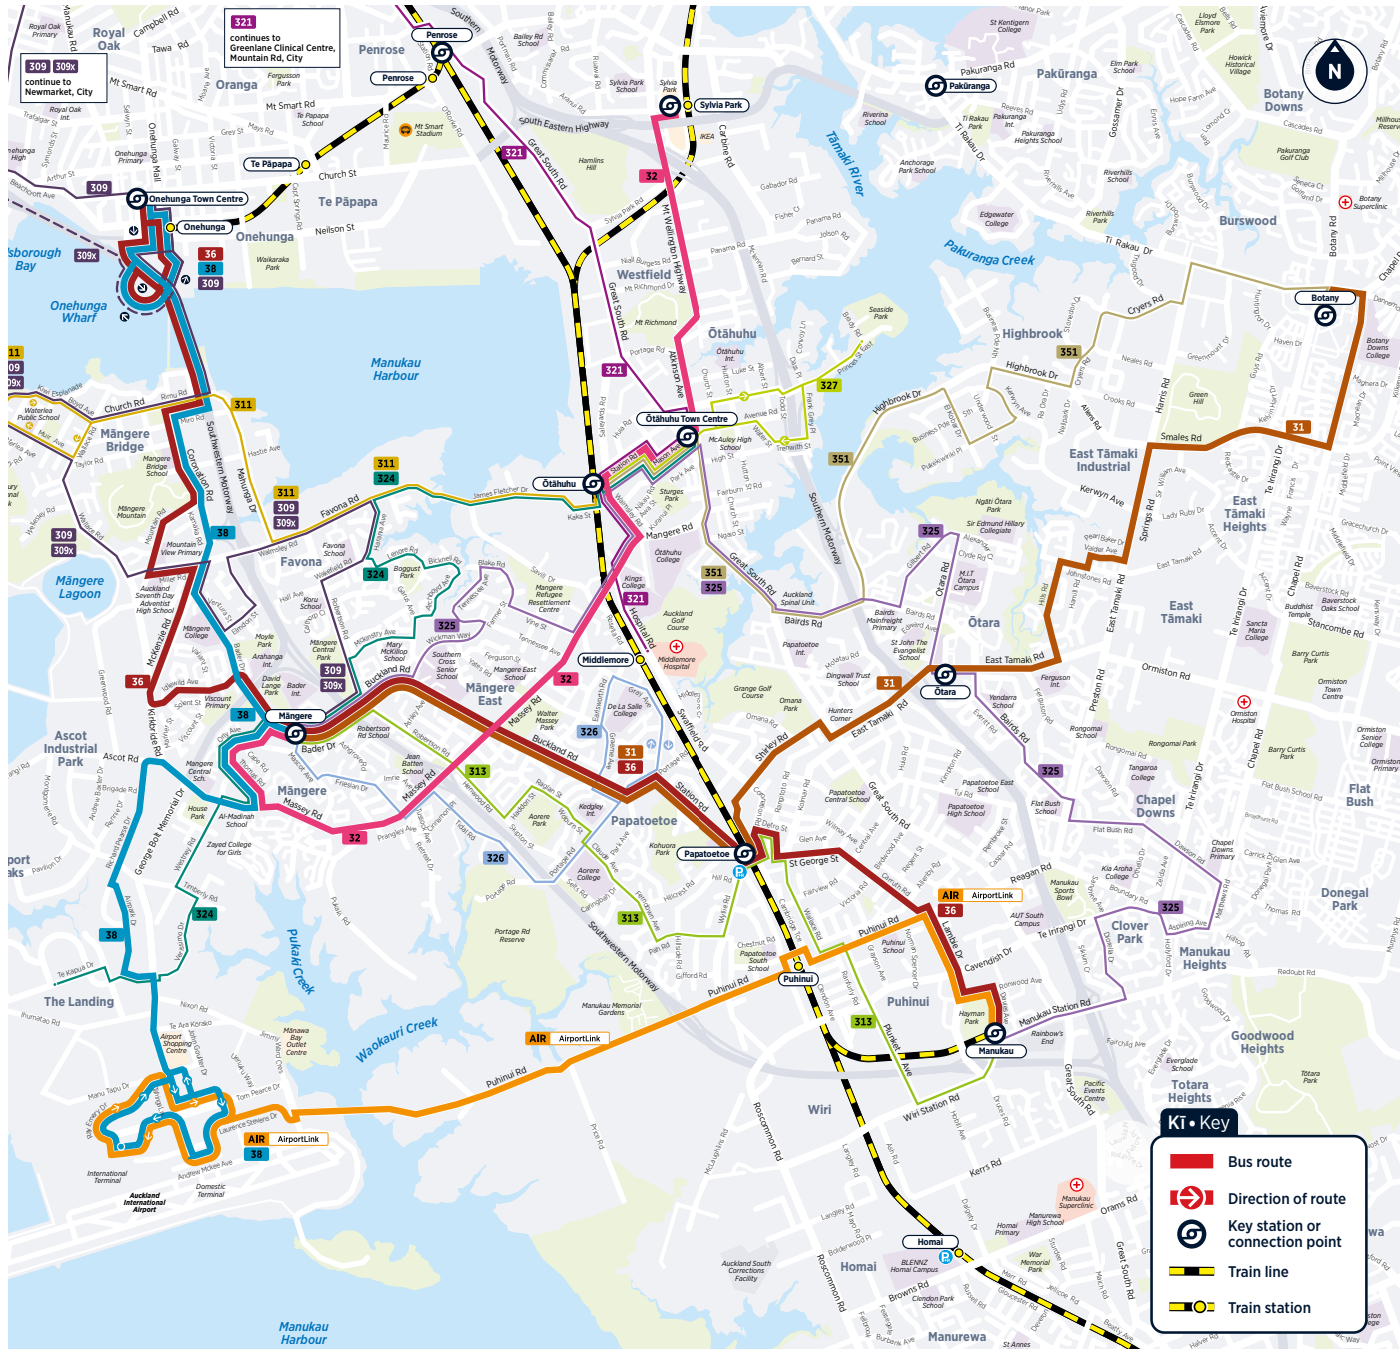

327 Seaside Park to Ōtāhuhu Station

via Princes St

	Seaside Park (stop 7847)	Fencible Place (stop 1485)	Trenwith Street (stop 7917)	Stop A Ōtāhuhu Town Centre (stop 1355)	Stop D Ōtāhuhu Station (stop 1771)
Saturday, Sunday and Public Holidays	06:00	06:02	06:04	06:10	06:15
	06:30	06:32	06:34	06:40	06:45
	07:00	07:02	07:04	07:10	07:15
	07:30	07:32	07:34	07:40	07:45
	08:00	08:02	08:04	08:10	08:15
	08:30	08:32	08:34	08:40	08:45
	09:00	09:02	09:04	09:10	09:15
	09:30	09:32	09:34	09:40	09:45
Then at the following mins past each hour	:00 :30	:02 :32	:04 :34	:10 :40	:15 :45
Until	15:30	15:32	15:34	15:40	15:45
	16:00	16:02	16:04	16:10	16:15
	16:30	16:32	16:34	16:40	16:45
	17:00	17:02	17:04	17:10	17:15
	17:30	17:32	17:34	17:40	17:45
	18:00	18:02	18:04	18:10	18:15
	18:30	18:32	18:34	18:40	18:45
	19:00	19:02	19:04	19:10	19:15
	19:30	19:32	19:34	19:40	19:45
	20:00	20:02	20:04	20:10	20:15

351 Ōtāhuhu Station to Botany Town Centre

via Highbrook

	Stop B Ōtāhuhu Station (stop 1777)	Stop B Ōtāhuhu Town Centre (stop 1356)	The Crossing (stop 2073)	Stop A Botany Town Centre (stop 6231)
Monday to Friday	06:00	06:02	06:20	06:31
	06:20	06:22	06:40	06:51
	06:40	06:42	07:00	07:11
	07:00	07:02	07:20	07:32
	07:20	07:23	07:42	07:55
	07:40	07:43	08:02	08:15
	08:00	08:03	08:22	08:35
	08:20	08:23	08:42	08:54
	08:40	08:42	09:00	09:12
	09:00	09:02	09:20	09:32
	09:30	09:32	09:50	10:02
Then at the following mins past each hour	:00	:02	:20	:32
	:30	:32	:50	:02
Until	14:30	14:33	14:52	15:05
	15:00	15:03	15:24	15:39
	15:20	15:23	15:47	16:02
	15:40	15:43	16:07	16:22
	16:00	16:03	16:27	16:43
	16:20	16:23	16:48	17:05
	16:40	16:43	17:08	17:25
	17:00	17:03	17:28	17:43
	17:20	17:23	17:45	18:00
	17:40	17:43	18:05	18:16
	18:00	18:02	18:19	18:30
	18:30	18:32	18:49	19:00

Times in bold are scheduled, all other times are approximate

This service is provided by Ritchies Transport

Route Map

Onehunga Transport Centre

Ōtara Interchange

Botany Town Centre

Manukau Station