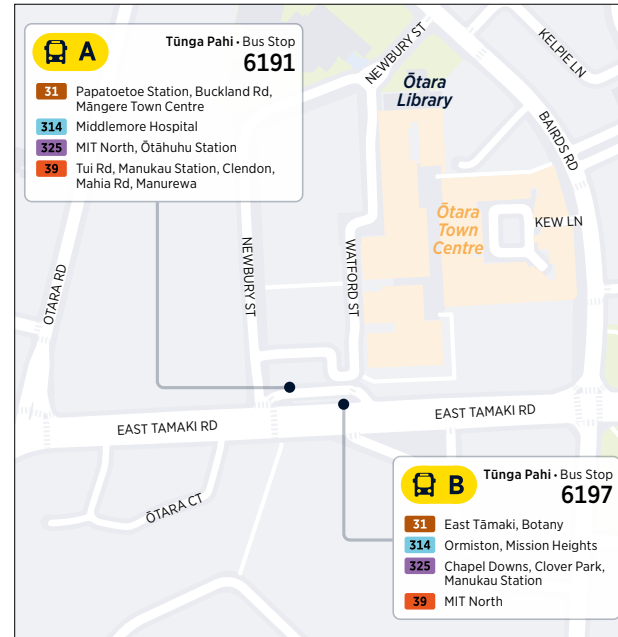

327 Seaside Park to Ōtāhuhu Station

via Princes St

	Seaside Park (stop 7847)	Fencible Place (stop 1485)	Trenwith Street (stop 7917)	Stop A Ōtāhuhu Town Centre (stop 1355)	Stop D Ōtāhuhu Station (stop 1771)
Saturday, Sunday and Public Holidays	06:00	06:02	06:04	06:10	06:15
	06:30	06:32	06:34	06:40	06:45
	07:00	07:02	07:04	07:10	07:15
	07:30	07:32	07:34	07:40	07:45
	08:00	08:02	08:04	08:10	08:15
	08:30	08:32	08:34	08:40	08:45
Then at the following mins past each hour	:00 :30	:02 :32	:04 :34	:10 :40	:15 :45
Until	15:30	15:32	15:34	15:40	15:45
	16:00	16:02	16:04	16:10	16:15
	16:30	16:32	16:34	16:40	16:45
	17:00	17:02	17:04	17:10	17:15
	17:30	17:32	17:34	17:40	17:45
	18:00	18:02	18:04	18:10	18:15
	18:30	18:32	18:34	18:40	18:45
	19:00	19:02	19:04	19:10	19:15
	19:30	19:32	19:34	19:40	19:45
	20:00	20:02	20:04	20:10	20:15

351 Ōtāhuhu Station to Botany Town Centre

via Highbrook

	Stop B Ōtāhuhu Station (stop 1777)	Stop B Ōtāhuhu Town Centre (stop 1356)	The Crossing (stop 2073)	Stop A Botany Town Centre (stop 6231)
Monday to Friday	06:00	06:02	06:20	06:31
	06:20	06:22	06:40	06:51
	06:40	06:42	07:00	07:11
	07:00	07:02	07:20	07:32
	07:20	07:23	07:42	07:55
	07:40	07:43	08:02	08:15
	08:00	08:03	08:22	08:35
	08:20	08:23	08:42	08:54
	08:40	08:42	09:00	09:12
	09:00	09:02	09:20	09:32
	09:30	09:32	09:50	10:02
Then at the following mins past each hour	:00	:02	:20	:32
	:30	:32	:50	:02
Until	14:30	14:33	14:52	15:05
	15:00	15:03	15:24	15:39
	15:20	15:23	15:47	16:02
	15:40	15:43	16:07	16:22
	16:00	16:03	16:27	16:43
	16:20	16:23	16:48	17:05
	16:40	16:43	17:08	17:25
	17:00	17:03	17:28	17:43
	17:20	17:23	17:45	18:00
	17:40	17:43	18:05	18:16
	18:00	18:02	18:19	18:30
	18:30	18:32	18:49	19:00

Times in bold are scheduled, all other times are approximate

This service is provided by Ritchies Transport

Route Map

Onehunga Transport Centre

Ōtara Interchange

Botany Town Centre

Manukau Station