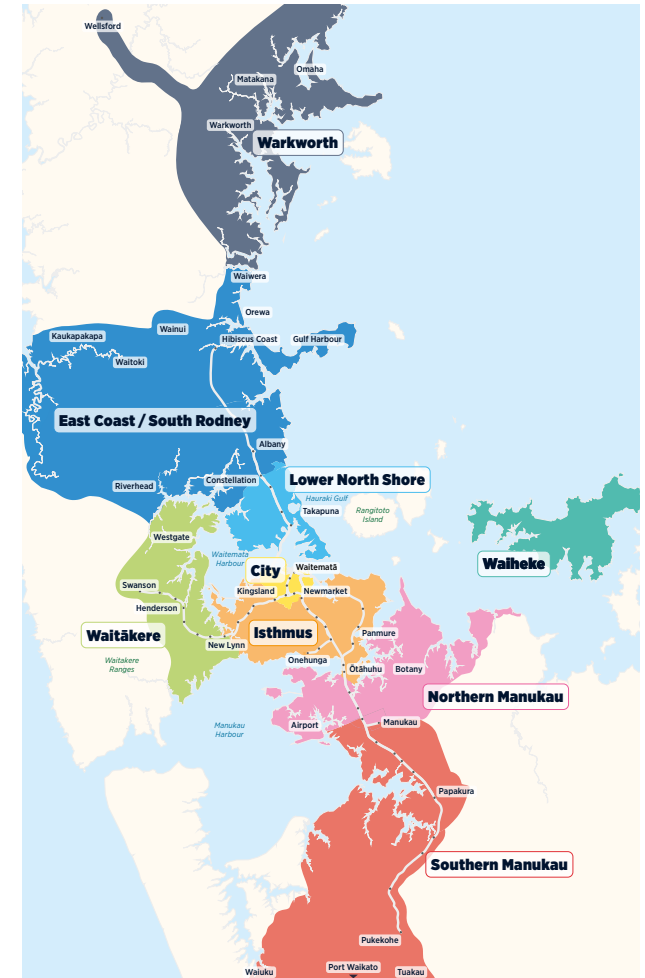

Māngere Ōtāhuhu Papatoetoe

Southern Bus Timetable

- 31** **32**
- 36** **38**
- 309** **309X**
- 311** **313**
- 321** **324**
- 325** **326**
- 327** **351**

Routes

- 31** Māngere Town Centre, Papatoetoe, Hunters Corner, Ōtara, Botany 2
- 32** Māngere Town Centre, Ōtāhuhu Station, Ōtāhuhu Town Centre, Sylvia Park 4
- 36** Manukau Station, Papatoetoe Station, Māngere Town Centre, Onehunga 6
- 38** Onehunga, Māngere Bridge, Māngere Town Centre, Airport 8
- 309** Māngere Town Centre, Favona, Māngere Bridge, Onehunga, Queenstown Rd, Pah Rd, City 12
- 309X** Māngere Town Centre, Favona, Māngere Bridge, Queenstown Rd, Pah Rd (non-stop Greenwood's Corner to Newmarket), City 14
- 311** Ōtāhuhu station Māngere Bridge Loop 15
- 313** Māngere Town Centre, Henwood Rd, Old Papatoetoe, Wallace Rd, Manukau Station 16
- 321** Middlemore, Hospitals, Waitematā (Britomart) (Monday to Friday only) 18
- 324** Māngere Town Centre, Favona, James Fletcher Drive, Ōtāhuhu Station, Ōtāhuhu Town Centre, Seaside Park 19
- 325** Māngere Town Centre, Ōtāhuhu Station, Ōtāhuhu Town Centre, Bairds Rd, Ōtara, Manukau Station 21
- 326** Māngere Town Centre, Tidal Rd, Portage Rd, Ōtāhuhu Town Centre, Ōtāhuhu Station 23
- 327** Seaside Park to Ōtāhuhu 25
- 351** Ōtāhuhu Station, Ōtāhuhu Town Centre, Highbrook, Botany (Monday to Friday only) 27

Other timetables available in this area that may interest you

Timetable	Routes
Ōtara, Papatoetoe, Highbrook, East Tāmaki	31, 33, 37, 39, 314, 325, 351, 352, 353
Manurewa	33, 37, 39, 362, 363, 365, 366
Papakura	33, 365, 372, 373, 376, 377, 378, 379, 395
Pukekohe, Waiuku	391, 392, 393, 394, 396
Train timetable	Southern Line Eastern Line

Fare Zones & Boundaries

- Warkworth
- East Coast/South Rodney
- Lower North Shore
- Waitākere
- City
- Isthmus
- Waiheke
- Manukau North
- Manukau South

For more information on fares visit www.at.govt.nz/fares