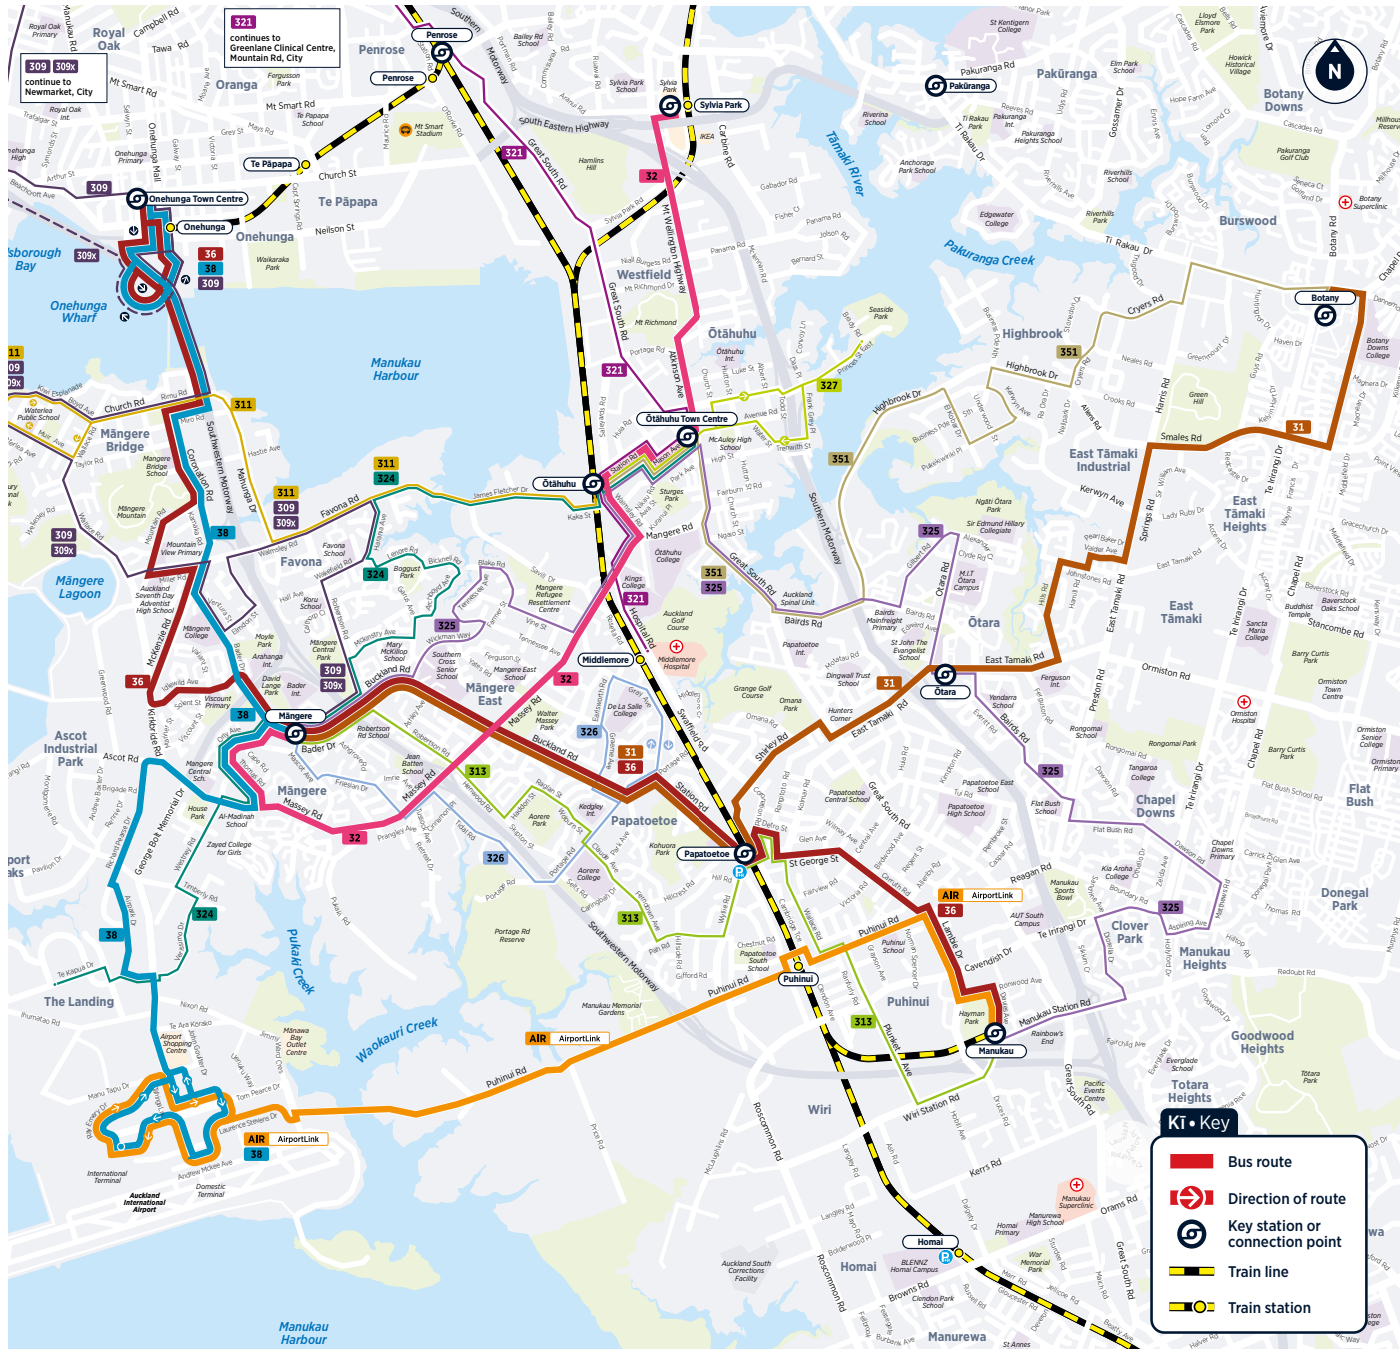

327 Seaside Park to Ōtāhuhu Station

via Princes St

	Seaside Park (stop 7847)	Fencible Place (stop 1485)	Trenwith Street (stop 7917)	Stop A Ōtāhuhu Town Centre (stop 1355)	Stop D Ōtāhuhu Station (stop 1771)
Saturday, Sunday and Public Holidays	06:00	06:02	06:04	06:10	06:15
	06:30	06:32	06:34	06:40	06:45
	07:00	07:02	07:04	07:10	07:15
	07:30	07:32	07:34	07:40	07:45
	08:00	08:02	08:04	08:10	08:15
	08:30	08:32	08:34	08:40	08:45
Then at the following mins past each hour	:00 :30	:02 :32	:04 :34	:10 :40	:15 :45
Until	15:30	15:32	15:34	15:40	15:45
	16:00	16:02	16:04	16:10	16:15
	16:30	16:32	16:34	16:40	16:45
	17:00	17:02	17:04	17:10	17:15
	17:30	17:32	17:34	17:40	17:45
	18:00	18:02	18:04	18:10	18:15
	18:30	18:32	18:34	18:40	18:45
	19:00	19:02	19:04	19:10	19:15
	19:30	19:32	19:34	19:40	19:45
	20:00	20:02	20:04	20:10	20:15

351 Ōtāhuhu Station to Botany Town Centre

via Highbrook

	Stop B Ōtāhuhu Station (stop 1777)	Stop B Ōtāhuhu Town Centre (stop 1356)	The Crossing (stop 2073)	Stop A Botany Town Centre (stop 6231)
Monday to Friday	06:00	06:02	06:20	06:31
	06:20	06:22	06:40	06:51
	06:40	06:42	07:00	07:11
	07:00	07:02	07:20	07:32
	07:20	07:23	07:42	07:55
	07:40	07:43	08:02	08:15
	08:00	08:03	08:22	08:35
	08:20	08:23	08:42	08:54
	08:40	08:42	09:00	09:12
	09:00	09:02	09:20	09:32
	09:30	09:32	09:50	10:02
Then at the following mins past each hour	:00	:02	:20	:32
	:30	:32	:50	:02
Until	14:30	14:33	14:52	15:05
	15:00	15:03	15:24	15:39
	15:20	15:23	15:47	16:02
	15:40	15:43	16:07	16:22
	16:00	16:03	16:27	16:43
	16:20	16:23	16:48	17:05
	16:40	16:43	17:08	17:25
	17:00	17:03	17:28	17:43
	17:20	17:23	17:45	18:00
	17:40	17:43	18:05	18:16
	18:00	18:02	18:19	18:30
	18:30	18:32	18:49	19:00

Times in bold are scheduled, all other times are approximate

This service is provided by Ritchies Transport

Route Map

Onehunga Transport Centre

Ōtara Interchange

Botany Town Centre

Manukau Station