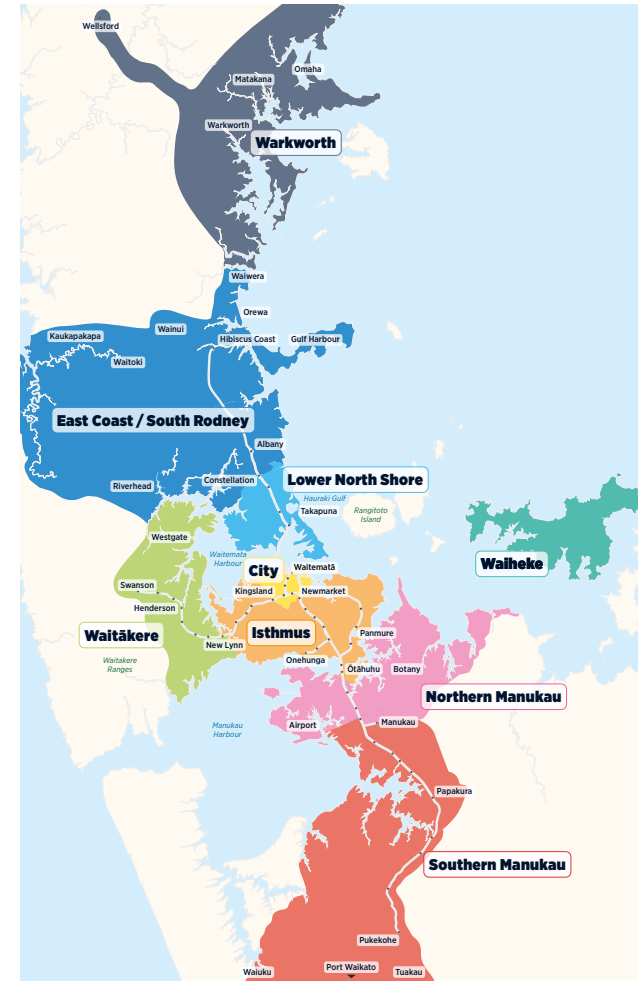

Fare Zones & Boundaries

- Warkworth
- Waitākere
- Waiheke
- East Coast/South Rodney
- City
- Manukau North
- Lower North Shore
- Isthmus
- Manukau South

Effective 19 April 2026

For more information on fares visit www.at.govt.nz/fares