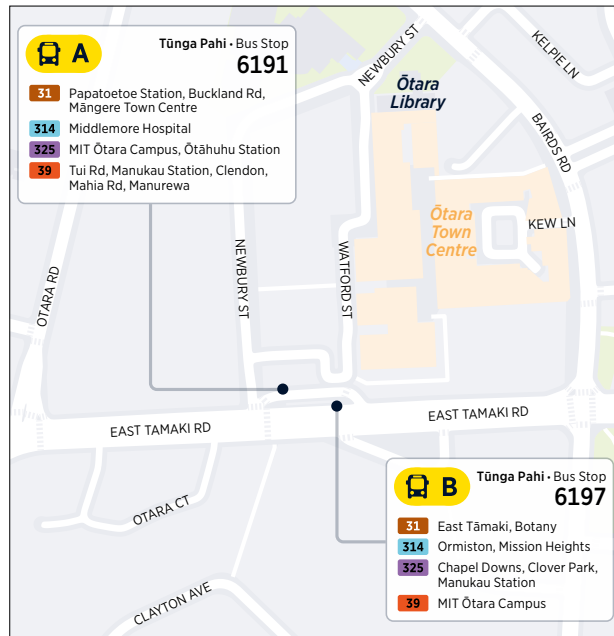

Times in bold are scheduled, all other times are approximate
 This service is provided by Ritchies Transport

363 Wattle Downs Loop

via Wattle Farm Rd and Carnoustie Drive

	Stop A Manurewa Station (stop 6048)	Clayton Park Primary (stop 6796)	Reremoana School (stop 2093)	Trossach Place (stop 6810)	Stop A Manurewa Station (stop 6048)
Monday to Friday	05:39	05:45	05:50	05:56	06:02
	06:09	06:15	06:20	06:26	06:32
	06:39	06:45	06:50	06:56	07:02
	07:09	07:15	07:20	07:26	07:32
	07:39	07:45	07:51	07:57	08:05
	08:09	08:15	08:21	08:27	08:35
	08:39	08:45	08:52	09:00	09:09
	09:09	09:15	09:22	09:30	09:39
	09:39	09:45	09:50	09:57	10:04
Then at the following minutes past each hour	:09	:15	:20	:27	:34
	:39	:45	:50	:57	:04
until	14:39	14:45	14:50	14:57	15:04
	15:09	15:18	15:24	15:31	15:39
	15:39	15:48	15:54	16:01	16:09
	16:09	16:18	16:24	16:31	16:39
	16:39	16:48	16:54	17:01	17:09
	17:09	17:18	17:24	17:31	17:39
	17:39	17:48	17:54	18:01	18:09
	18:09	18:15	18:21	18:27	18:35
	18:39	18:45	18:51	18:57	19:05
	19:09	19:15	19:21	19:27	19:35
	19:39	19:45	19:51	19:57	20:05
	20:09	20:15	20:20	20:26	20:32
	20:39	20:45	20:50	20:56	21:02
	21:09	21:15	21:20	21:26	21:32
	21:39	21:45	21:50	21:56	22:02
	22:09	22:15	22:20	22:26	22:32
	22:39	22:45	22:50	22:56	23:02
	23:09	23:15	23:20	23:26	23:32

Times in bold are scheduled, all other times are approximate
 This service is provided by Ritchies Transport

Route Map

Manurewa Interchange

Manukau Station

Ōtara Interchange

Ōtāhuhu Station