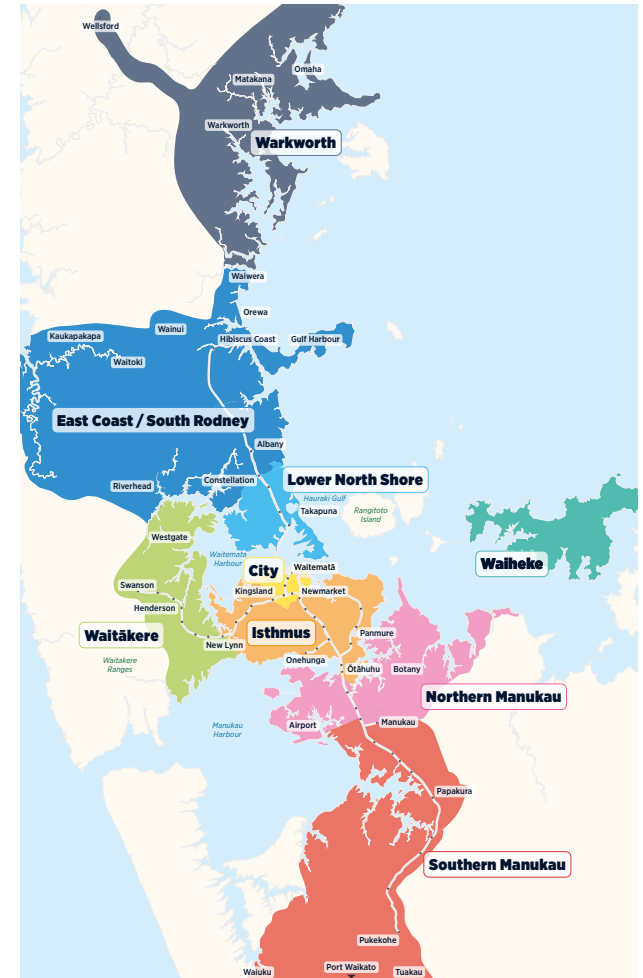

Manurewa

Southern Bus Timetable

33

37

39

362

363

364

365

366

Routes

- 33 Papakura, Great South Rd, Manurewa, Manukau, Ōtāhuhu Town Centre, Ōtāhuhu Station 2
- 37 Manurewa, Clendon, Puhinui, Preston Rd, Highbrook..... 6
- 39 Manurewa, Clendon Park, Homai, Manukau, Tui Rd, Ōtara, MIT Ōtara Campus 8
- 362 Weymouth, Manurewa, Great South Rd, Manukau Station.....10
- 363 Manurewa, Wattle Downs.....12
- 364 Manurewa, Conifer Grove, Takaanini, Papakura13
- 365 Manukau Station, Homai, Manurewa, Randwick Park, Takaanini Station, Porchester Rd, Papakura Station.....15
- 366 Manurewa, The Gardens, Everglade Dr, Manukau Station.....17

Other timetables available in this area that may interest you

Timetable	Routes
Māngere, Ōtāhuhu, Papatoetoe	31, 32, 35, 36, 38, 309, 309X, 313, 321, 324, 325, 326, 327
Manurewa	33, 37, 39, 362, 363, 365, 366
Ōtara, Papatoetoe, Highbrook, East Tāmaki	31, 33, 37, 39, 314, 325, 351, 352, 353
Papakura	33, 365, 372, 373, 376, 377, 378, 379, 395
Pukekohe, Waiuku	391, 392, 393, 394, 396
Airport	Airport Link
Train timetable	Southern Line Eastern Line

Fare Zones & Boundaries

- Warkworth
- Waitākere
- Waiheke
- East Coast/South Rodney
- City
- Manukau North
- Lower North Shore
- Isthmus
- Manukau South

Effective 19 April 2026

For more information on fares visit www.at.govt.nz/fares