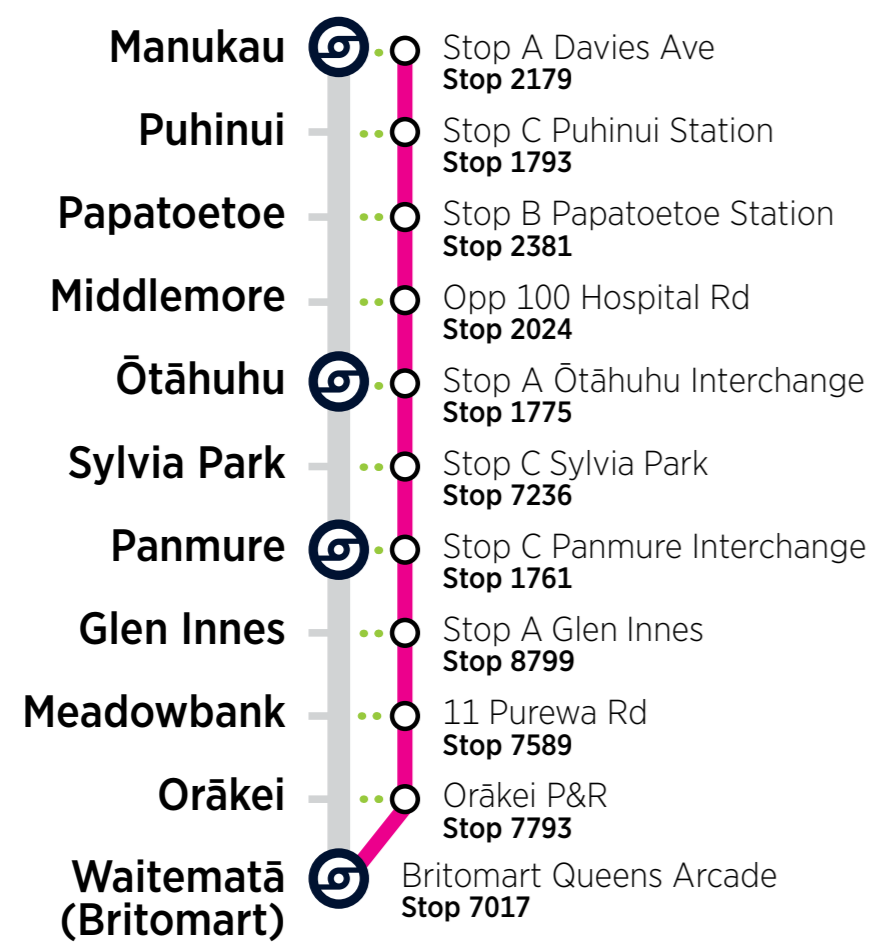

Eastern Line

Matariki

Friday 28 to Sunday 30 June 2024

Rail buses replace trains between Waitematā (Britomart) and Manukau

Towards Waitematā (Britomart) City Centre

STATION	Manukau	Puhinui	Papatoetoe	Middlemore	Ōtāhuhu	Sylvia Park	Panmure	Glen Innes	Meadowbank	Orākei	Waitematā (Britomart)
RAIL BUS STOP	Stop A Davies Ave Stop 2179	Stop C Puhinui Station Stop 1793	Stop B Papatoetoe Station Stop 2381	Opp 100 Hospital Rd Stop 2024	Stop A Ōtāhuhu Interchange Stop 1775	Stop C Sylvia Park Stop 7236	Stop C Panmure Interchange Stop 1761	Stop A Glen Innes Stop 8799	11 Purewa Rd Stop 7589	Orākei P&R Stop 7793	Britomart Queens Arcade Stop 7017
RBE	05:33	05:40	05:45	05:50	05:56	06:07	06:15	06:22	06:35	06:48	06:58
RBE	05:53	06:00	06:05	06:10	06:16	06:27	06:35	06:42	06:55	07:08	07:18
RBE	06:13	06:20	06:25	06:30	06:36	06:47	06:55	07:02	07:15	07:28	07:38
RBE	06:33	06:40	06:45	06:50	06:56	07:07	07:15	07:22	07:35	07:48	07:58
RBE	06:53	07:00	07:05	07:10	07:16	07:27	07:35	07:42	07:55	08:08	08:18
Then at the following minutes past each hour											
RBE	:13	:20	:25	:30	:36	:47	:55	:02	:15	:28	:38
RBE	:33	:40	:45	:50	:56	:07	:15	:22	:35	:48	:58
RBE	:53	:00	:05	:10	:16	:27	:35	:42	:55	:08	:18
Until											
RBE	18:13	18:20	18:25	18:30	18:36	18:47	18:55	19:02	19:15	19:28	19:38
RBE	18:33	18:40	18:45	18:50	18:56	19:07	19:15	19:22	19:35	19:48	19:58
RBE	18:53	19:00	19:05	19:10	19:16	19:27	19:35	19:42	19:55	20:08	20:18
RBE	19:13	19:20	19:25	19:30	19:36	19:47	19:55	20:02	20:15	20:28	20:38
RBE	19:43	19:50	19:55	20:00	20:06	20:17	20:25	20:32	20:45	20:58	21:08
RBE	20:13	20:20	20:25	20:30	20:36	20:47	20:55	21:02	21:15	21:28	21:38
RBE	20:43	20:50	20:55	21:00	21:06	21:17	21:25	21:32	21:45	21:58	22:08
RBE	21:13	21:20	21:25	21:30	21:36	21:47	21:55	22:02	22:15	22:28	22:38
RBE	21:43	21:50	21:55	22:00	22:06	22:17	22:25	22:32	22:45	22:58	23:08
RBE	22:13	22:20	22:25	22:30	22:36	22:47	22:55	23:02	23:15	23:28	23:38
Trips below operate Saturday only											
RBE	22:43	22:50	22:55	23:00	23:06	23:17	23:25	23:32	23:45	23:58	00:08
RBE	23:13	23:20	23:25	23:30	23:36	23:47	23:55	00:02	00:15	00:28	00:38
RBE	23:43	23:50	23:55	00:00	00:06	00:17	00:25	00:32	00:45	00:58	01:08
RBE	00:13	00:20	00:25	00:30	00:36	00:47	00:55	01:02	01:15	01:28	01:38
RBE	00:43	00:50	00:55	01:00	01:06	01:17	01:25	01:32	01:45	01:58	02:08
RBE	01:13	01:20	01:25	01:30	01:36	01:47	01:55	02:02	02:15	02:28	02:38

RBE = Rail Bus Eastern Line