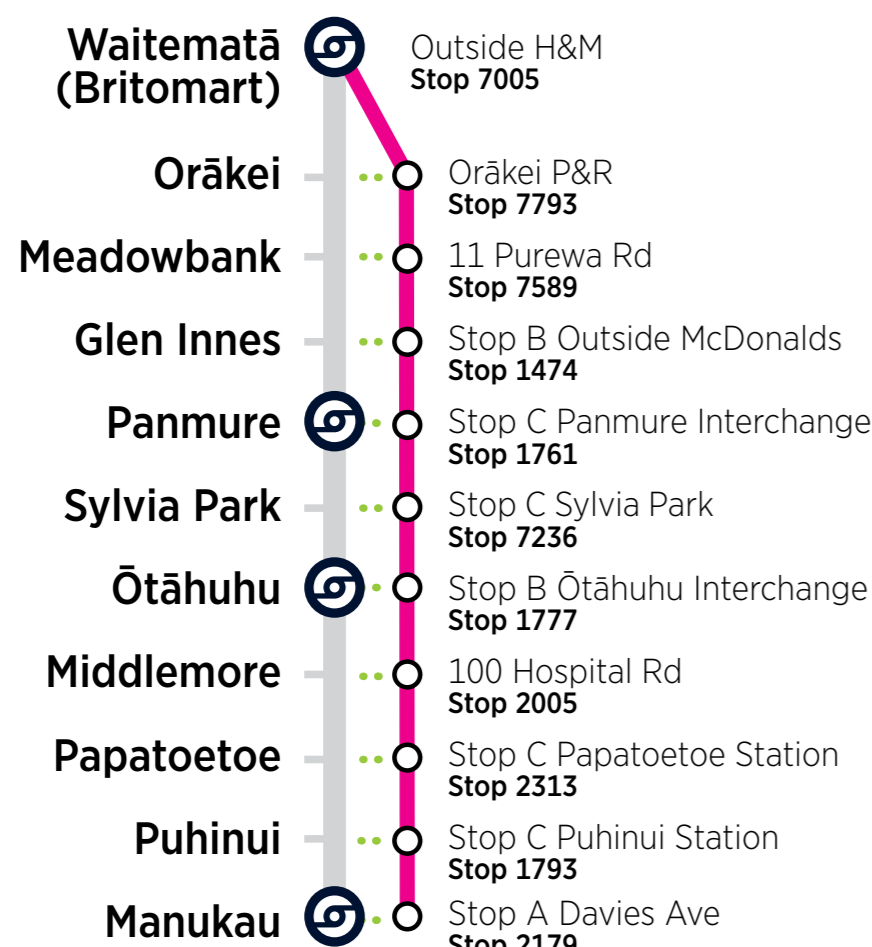

Towards Manukau

STATION	Waitematā (Britomart)	Orākei	Meadowbank	Glen Innes	Panmure	Sylvia Park	Ōtāhuhu	Middlemore	Papatoetoe	Puhinui	Manukau
RAIL BUS STOP	Outside H&M Stop 7005	Orākei P&R Stop 7793	11 Purewa Rd Stop 7589	Stop B Outside McDonalds Stop 1474	Stop C Panmure Interchange Stop 1761	Stop C Sylvia Park Stop 7236	Stop B Ōtāhuhu Interchange Stop 1777	100 Hospital Rd Stop 2005	Stop C Papatoetoe Station Stop 2313	Stop C Puhinui Station Stop 1793	Stop A Davies Ave Stop 2179
RBE	05:42	05:52	06:03	06:15	06:21	06:28	06:44	06:49	06:54	06:59	07:06
RBE	06:02	06:12	06:23	06:35	06:41	06:48	07:04	07:09	07:14	07:19	07:26
RBE	06:22	06:32	06:43	06:55	07:01	07:08	07:24	07:29	07:34	07:39	07:46
RBE	06:42	06:52	07:03	07:15	07:21	07:28	07:44	07:49	07:54	07:59	08:06
Then at the following minutes past each hour											
RBE	:02	:12	:23	:35	:41	:48	:04	:09	:14	:19	:26
RBE	:22	:32	:43	:55	:01	:08	:24	:29	:34	:39	:46
RBE	:42	:52	:03	:15	:21	:28	:44	:49	:54	:59	:06
Until											
RBE	18:02	18:12	18:23	18:35	18:41	18:48	19:04	19:09	19:14	19:19	19:26
RBE	18:22	18:32	18:43	18:55	19:01	19:08	19:24	19:29	19:34	19:39	19:46
RBE	18:42	18:52	19:03	19:15	19:21	19:28	19:44	19:49	19:54	19:59	20:06
RBE	19:02	19:12	19:23	19:35	19:41	19:48	20:04	20:09	20:14	20:19	20:26
RBE	19:25	19:35	19:46	19:58	20:04	20:11	20:27	20:32	20:37	20:42	20:49
RBE	19:55	20:05	20:16	20:28	20:34	20:41	20:57	21:02	21:07	21:12	21:19
RBE	20:25	20:35	20:46	20:58	21:04	21:11	21:27	21:32	21:37	21:42	21:49
RBE	20:55	21:05	21:16	21:28	21:34	21:41	21:57	22:02	22:07	22:12	22:19
RBE	21:25	21:35	21:46	21:58	22:04	22:11	22:27	22:32	22:37	22:42	22:49
RBE	21:55	22:05	22:16	22:28	22:34	22:41	22:57	23:02	23:07	23:12	23:19
RBE	22:25	22:35	22:46	22:58	23:04	23:11	23:27	23:32	23:37	23:42	23:49
Trips below operate Saturday only											
RBE	22:55	23:05	23:16	23:28	23:34	23:41	23:57	00:02	00:07	00:12	00:19
RBE	23:25	23:35	23:46	23:58	00:04	00:11	00:27	00:32	00:37	00:42	00:49
RBE	23:55	00:05	00:16	00:28	00:34	00:41	00:57	01:02	01:07	01:12	01:19
RBE	00:25	00:35	00:46	00:58	01:04	01:11	01:27	01:32	01:37	01:42	01:49
RBE	00:55	01:05	01:16	01:28	01:34	01:41	01:57	02:02	02:07	02:12	02:19
RBE	01:25	01:35	01:46	01:58	02:04	02:11	02:27	02:32	02:37	02:42	02:49

RBE = Rail Bus Eastern Line

- Customers paying in cash must purchase train tickets at a train station before boarding rail buses.
- Some rail buses cannot accommodate mobility scooters, bicycles, or larger personal items.
- Please make yourself visible to the bus driver and signal the driver to stop.
- AT HOP customers must tag-on when boarding a train or rail bus and tag-off when leaving the station or bus.
- Your AT HOP fare for combined bus and train trips will be calculated based on the start and end of your journey. The journey can use up to five bus or train trips within four hours, with a maximum transfer time of 30 minutes between each trip.
- Terms of use of AT HOP cards are available at AT.govt.nz/ATHOP.

Re-plan your journey on the **AT Mobile app** or **AT website**
Scan the code or call us on 09 366 6400