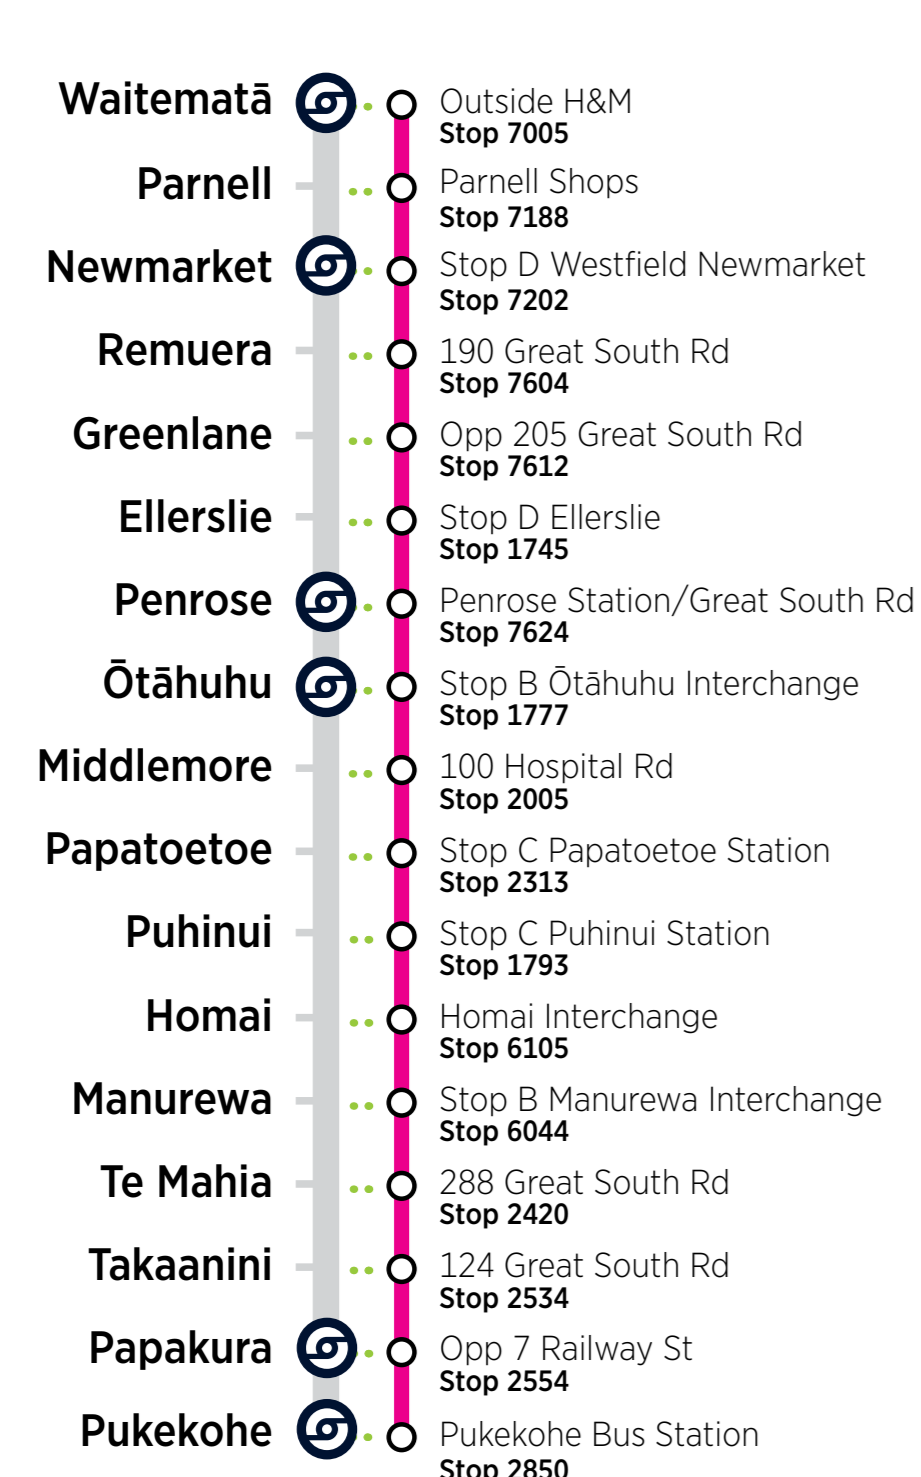

Towards Papakura, Pukekohe

STATION	Waitematā	Parnell	Newmarket	Remuera	Greenlane	Ellerslie	Penrose	Ōtāhuhu	Middlemore	Papatoetoe	Puhinui	Homai	Manurewa	Te Mahia	Takaanini	Papakura	Pukekohe
RAIL BUS STOP	Outside H&M Stop 7005	Parnell Shops Stop 7188	Stop D Westfield Newmarket Stop 7202	190 Great South Rd Stop 7604	Opp 205 Great South Rd Stop 7612	Stop D Ellerslie Stop 1745	Penrose Station/Great South Rd Stop 7624	Stop B Ōtāhuhu Interchange Stop 1777	100 Hospital Rd Stop 2005	Stop C Papatoetoe Station Stop 2313	Stop C Puhinui Station Stop 1793	Homai Interchange Stop 6105	Stop B Manurewa Interchange Stop 6044	288 Great South Rd Stop 2420	124 Great South Rd Stop 2534	Opp 7 Railway St Stop 2554	Pukekohe Bus Station Stop 2850
RBS	05:35	05:40	05:45	05:49	05:51	05:54	05:57	06:06	06:11	06:15	06:19	06:29	06:33	06:36	06:39	06:47	07:18
RBS	05:45	05:50	05:55	05:59	06:01	06:04	06:07	06:16	06:21	06:25	06:29	06:39	06:43	06:46	06:49	06:57	-
RBS	06:05	06:12	06:19	06:24	06:26	06:30	06:33	06:43	06:48	06:53	06:58	07:13	07:18	07:22	07:25	07:35	08:08
RBS	06:25	06:32	06:39	06:44	06:46	06:50	06:53	07:03	07:08	07:13	07:18	07:33	07:38	07:42	07:45	07:55	08:28
RBS	06:45	06:52	06:59	07:04	07:06	07:10	07:13	07:23	07:28	07:33	07:38	07:53	07:58	08:02	08:05	08:15	08:48
Running at the following minutes past each hour between 07:15 and 17:55																	
RBS	:15	:22	:29	:34	:36	:40	:43	:53	:58	:03	:08	:23	:28	:32	:35	:45	:18
RBS	:35	:42	:49	:54	:56	:00	:03	:13	:18	:23	:28	:43	:48	:52	:55	:05	:38
RBS	:55	:02	:09	:14	:16	:20	:23	:33	:38	:43	:48	:03	:08	:12	:15	:25	:58
Then at the following times																	
RBS	18:15	18:22	18:28	18:32	18:34	18:38	18:41	18:51	18:56	19:00	19:04	19:18	19:23	19:27	19:30	19:40	20:13
RBS	18:35	18:42	18:48	18:52	18:54	18:58	19:01	19:11	19:16	19:20	19:24	19:38	19:43	19:47	19:50	20:00	20:33
RBS	18:55	19:00	19:05	19:09	19:11	19:14	19:17	19:26	19:31	19:35	19:39	19:49	19:53	19:56	19:59	20:07	20:38
RBS	19:15	19:20	19:25	19:29	19:31	19:34	19:37	19:46	19:51	19:55	19:59	20:09	20:13	20:16	20:19	20:27	20:58
RBS	19:35	19:40	19:45	19:49	19:51	19:54	19:57	20:06	20:11	20:15	20:19	20:29	20:33	20:36	20:39	20:47	21:18
RBS	20:00	20:05	20:10	20:14	20:16	20:19	20:22	20:31	20:36	20:40	20:44	20:54	20:58	21:01	21:04	21:12	21:43
RBS	20:30	20:35	20:40	20:44	20:46	20:49	20:52	21:01	21:06	21:10	21:14	21:24	21:28	21:31	21:34	21:42	22:13
RBS	21:00	21:05	21:10	21:14	21:16	21:19	21:22	21:31	21:36	21:40	21:44	21:54	21:58	22:01	22:04	22:12	22:43
RBS	21:30	21:35	21:40	21:44	21:46	21:49	21:52	22:01	22:06	22:10	22:14	22:24	22:28	22:31	22:34	22:42	23:13
RBS	22:00	22:05	22:10	22:14	22:16	22:19	22:22	22:31	22:36	22:40	22:44	22:54	22:58	23:01	23:04	23:12	23:43
RBS	22:30	22:35	22:40	22:44	22:46	22:49	22:52	23:01	23:06	23:10	23:14	23:24	23:28	23:31	23:34	23:42	00:13
Trips below operate Saturday only																	
RBS	23:00	23:05	23:10	23:14	23:16	23:19	23:22	23:31	23:36	23:40	23:44	23:54	23:58	00:01	00:04	00:12	00:43
RBS	23:30	23:35	23:40	23:44	23:46	23:49	23:52	00:01	00:06	00:10	00:14	00:24	00:28	00:31	00:34	00:42	01:13
RBS	00:00	00:05	00:10	00:14	00:16	00:19	00:22	00:31	00:36	00:40	00:44	00:54	00:58	01:01	01:04	01:12	01:43
RBS	00:30	00:35	00:40	00:44	00:46	00:49	00:52	01:01	01:06	01:10	01:14	01:24	01:28	01:31	01:34	01:42	02:13