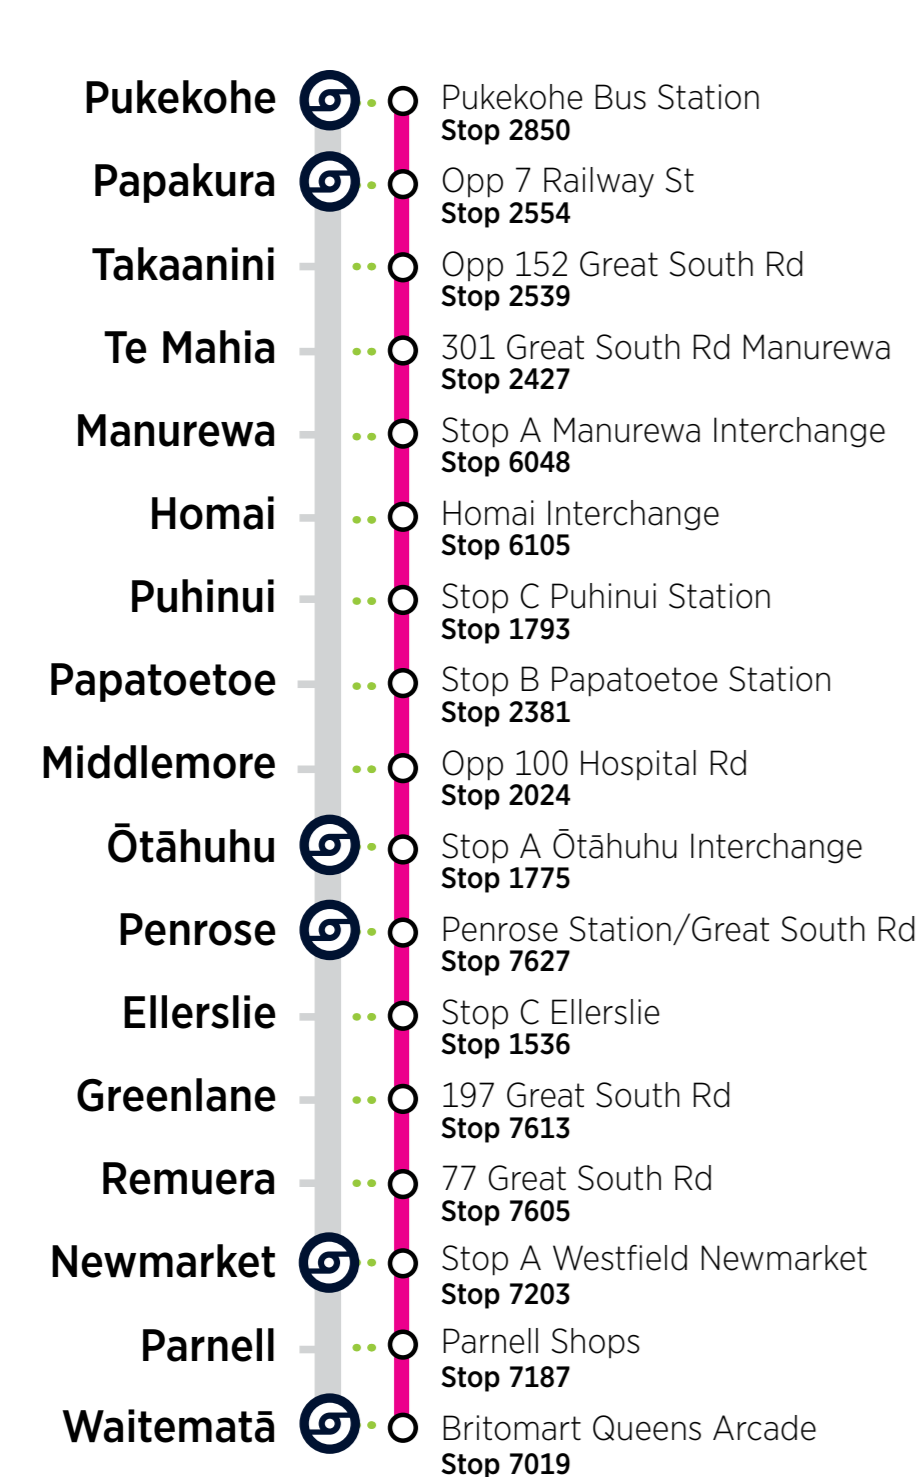

Southern Line

King's Birthday Weekend

Saturday 30 May to Monday 1 June 2026

Rail buses replace trains between Waitematā and Pukekohe

Towards Waitematā City Centre

STATION	Pukekohe	Papakura	Takaanini	Te Mahia	Manurewa	Homai	Puhinui	Papatoetoe	Middlemore	Ōtāhuhu	Penrose	Ellerslie	Greenlane	Remuera	Newmarket	Parnell	Waitematā
RAIL BUS STOP	Pukekohe Bus Station Stop 2850	Opp 7 Railway St Stop 2554	Opp 152 Great South Rd Stop 2539	301 Great South Rd Stop 2427	Stop A Manurewa Interchange Stop 6048	Homai Interchange Stop 6105	Stop C Puhinui Station Stop 1793	Stop B Papatoetoe Station Stop 2381	Opp 100 Hospital Rd Stop 2024	Stop A Ōtāhuhu Interchange Stop 1775	Penrose Station/Great South Rd Stop 7627	Stop C Ellerslie Stop 1536	197 Great South Rd Stop 7613	77 Great South Rd Stop 7605	Stop A Westfield Newmarket Stop 7203	Parnell Shops Stop 7187	Britomart Queens Arcade Stop 7019
RBS	-	05:50	05:57	06:00	06:03	06:08	06:18	06:21	06:25	06:29	06:36	06:44	06:47	06:51	06:53	06:57	07:02
RBS	05:42	06:13	06:20	06:23	06:26	06:31	06:41	06:44	06:48	06:53	07:00	07:03	07:07	07:09	07:13	07:18	07:23
RBS	06:02	06:33	06:40	06:43	06:46	06:51	07:01	07:04	07:08	07:13	07:20	07:23	07:27	07:29	07:33	07:38	07:43
RBS	06:22	06:53	07:00	07:03	07:06	07:11	07:21	07:24	07:28	07:33	07:40	07:43	07:47	07:49	07:53	07:58	08:03
RBS	07:02	07:33	07:40	07:43	07:46	07:51	08:01	08:04	08:08	08:13	08:20	08:23	08:27	08:29	08:33	08:38	08:43
Running at the following minutes past each hour between 07:20 and 17:40																	
RBS	:20	:53	:02	:07	:10	:16	:28	:32	:37	:43	:52	:56	:01	:03	:08	:15	:21
RBS	:40	:13	:22	:27	:30	:36	:48	:52	:57	:03	:12	:16	:21	:23	:28	:35	:41
RBS	:00	:33	:42	:47	:50	:56	:08	:12	:17	:23	:32	:36	:41	:43	:48	:55	:01
Then at the following times																	
RBS	18:00	18:33	18:43	18:47	18:49	18:55	19:07	19:11	19:16	19:22	19:30	19:34	19:39	19:41	19:46	19:52	19:58
RBS	18:20	18:53	19:03	19:07	19:09	19:15	19:27	19:31	19:36	19:42	19:50	19:54	19:59	20:01	20:06	20:12	20:18
RBS	18:52	19:23	19:30	19:33	19:36	19:41	19:51	19:54	19:58	20:03	20:10	20:13	20:17	20:19	20:23	20:28	20:33
RBS	19:22	19:53	20:00	20:03	20:06	20:11	20:21	20:24	20:28	20:33	20:40	20:43	20:47	20:49	20:53	20:58	21:03
RBS	19:42	20:13	20:20	20:23	20:26	20:31	20:41	20:44	20:48	20:53	21:00	21:03	21:07	21:09	21:13	21:18	21:23
RBS	20:12	20:43	20:50	20:53	20:56	21:01	21:11	21:14	21:18	21:23	21:30	21:33	21:37	21:39	21:43	21:48	21:53
RBS	20:42	21:13	21:20	21:23	21:26	21:31	21:41	21:44	21:48	21:53	22:00	22:03	22:07	22:09	22:13	22:18	22:23
RBS	21:12	21:43	21:50	21:53	21:56	22:01	22:11	22:14	22:18	22:23	22:30	22:33	22:37	22:39	22:43	22:48	22:53
RBS	21:42	22:13	22:20	22:23	22:26	22:31	22:41	22:44	22:48	22:53	23:00	23:03	23:07	23:09	23:13	23:18	23:23
Trips below operate Saturday only																	
RBS	22:12	22:43	22:50	22:53	22:56	23:01	23:11	23:14	23:18	23:23	23:30	23:33	23:37	23:39	23:43	23:48	23:53
RBS	22:42	23:13	23:20	23:23	23:26	23:31	23:41	23:44	23:48	23:53	00:00	00:03	00:07	00:09	00:13	00:18	00:23
RBS	23:12	23:43	23:50	23:53	23:56	00:01	00:11	00:14	00:18	00:23	00:30	00:33	00:37	00:39	00:43	00:48	00:53
RBS	23:42	00:13	00:20	00:23	00:26	00:31	00:41	00:44	00:48	00:53	01:00	01:03	01:07	01:09	01:13	01:18	01:23

RBS = Rail Bus Southern Line