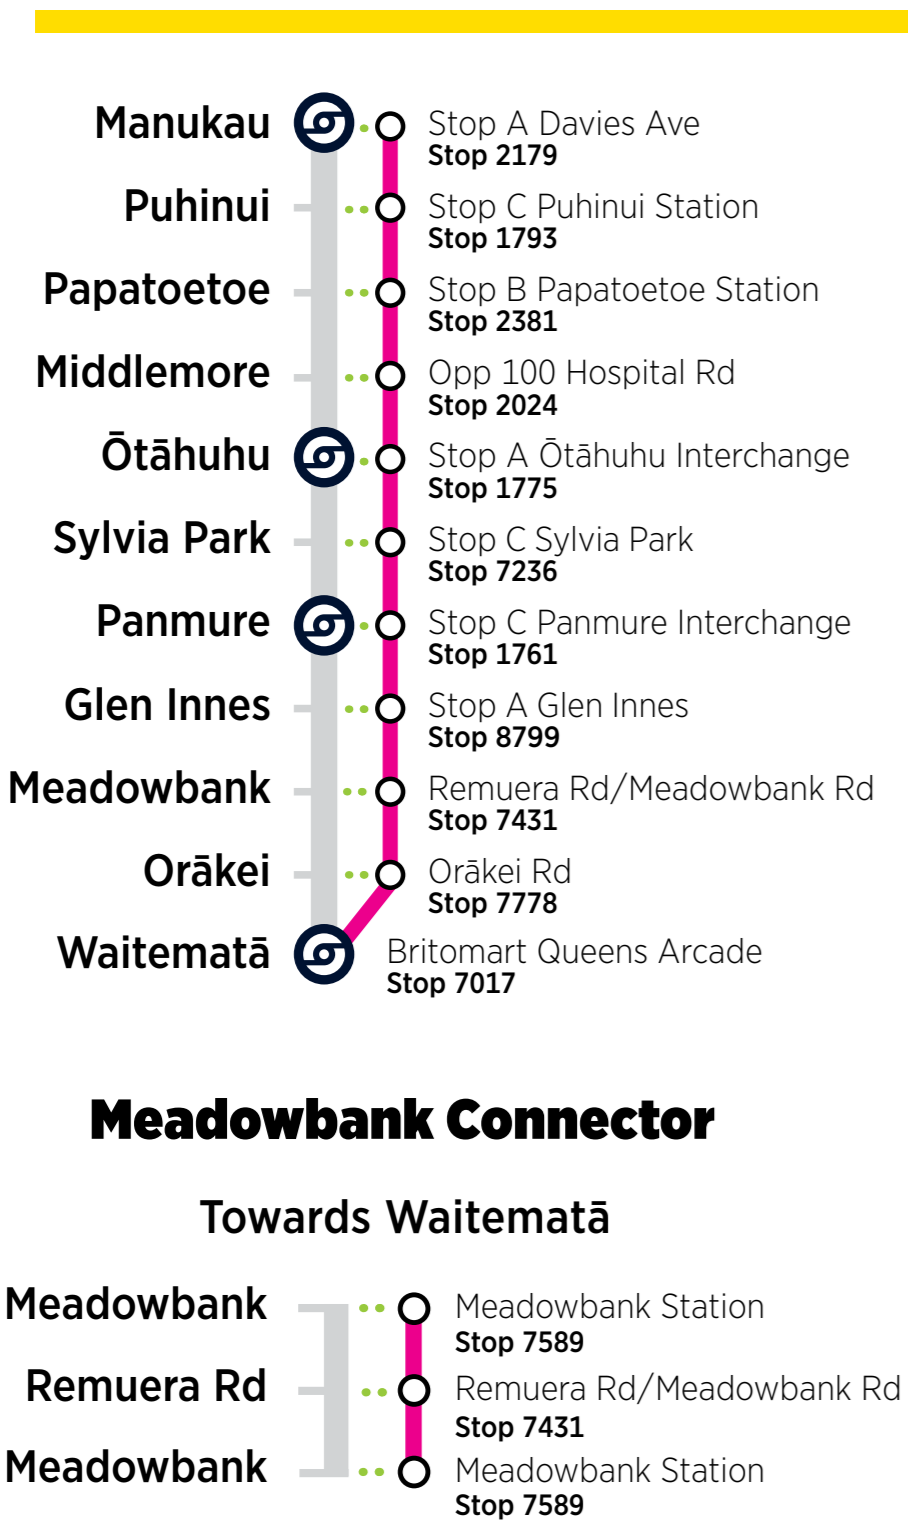

Eastern Line + Meadowbank Connector

King's Birthday Weekend

Saturday 30 May to Monday 1 June 2026

Rail buses replace trains between Waitemata and Manukau. A shuttle van will run between Meadowbank Station and Remuera Road, connecting you to RBE and urban bus services.

Towards Waitemata City Centre

STATION	Manukau	Puhinui	Papatoetoe	Middlemore	Otahuhu	Sylvia Park	Panmure	Glen Innes	Meadowbank	Orakei	Waitemata
RAIL BUS STOP	Stop A Davies Ave Stop 2179	Stop C Puhinui Station Stop 1793	Stop B Papatoetoe Station Stop 2381	Opp 100 Hospital Rd Stop 2024	Stop A Otahuhu Interchange Stop 1775	Stop C Sylvia Park Stop 7236	Stop C Panmure Interchange Stop 1761	Stop A Glen Innes Stop 8799	Remuera Rd/Meadowbank Rd Stop 7431	Orakei Rd Stop 7778	Britomart Queens Arcade Stop 7017
RBE	05:55	06:02	06:05	06:09	06:13	06:22	06:28	06:34	06:41	06:50	07:02
RBE	06:15	06:22	06:25	06:29	06:33	06:42	06:48	06:54	07:01	07:10	07:22
RBE	06:35	06:42	06:45	06:49	06:53	07:02	07:08	07:14	07:21	07:30	07:42
RBE	06:55	07:05	07:08	07:12	07:17	07:28	07:36	07:44	07:52	08:01	08:15
Running at the following minutes past each hour between 07:15 and 17:55											
RBE	:15	:25	:28	:32	:37	:48	:56	:04	:12	:21	:35
RBE	:35	:45	:48	:52	:57	:08	:16	:24	:32	:41	:55
RBE	:55	:05	:08	:12	:17	:28	:36	:44	:52	:01	:15
Then at the following times											
RBE	18:13	18:21	18:24	18:28	18:33	18:41	18:47	18:53	19:01	19:08	19:20
RBE	18:33	18:41	18:44	18:48	18:53	19:01	19:07	19:13	19:21	19:28	19:40
RBE	18:53	19:01	19:04	19:08	19:13	19:21	19:27	19:33	19:41	19:48	20:00
RBE	19:13	19:21	19:24	19:28	19:33	19:41	19:47	19:53	20:01	20:08	20:20
RBE	19:33	19:41	19:44	19:48	19:53	20:01	20:07	20:13	20:21	20:28	20:40
RBE	20:01	20:09	20:12	20:16	20:21	20:29	20:35	20:41	20:49	20:56	21:08
RBE	20:31	20:39	20:42	20:46	20:51	20:59	21:05	21:11	21:19	21:26	21:38
RBE	21:01	21:09	21:12	21:16	21:21	21:29	21:35	21:41	21:49	21:56	22:08
RBE	21:31	21:39	21:42	21:46	21:51	21:59	22:05	22:11	22:19	22:26	22:38
RBE	22:01	22:09	22:12	22:16	22:21	22:29	22:35	22:41	22:49	22:56	23:08
Trips below operate Saturday only											
RBE	22:31	22:39	22:42	22:46	22:51	22:59	23:05	23:11	23:19	23:26	23:38
RBE	23:01	23:09	23:12	23:16	23:21	23:29	23:35	23:41	23:49	23:56	00:08
RBE	23:31	23:39	23:42	23:46	23:51	23:59	00:05	00:11	00:19	00:26	00:38
RBE	00:01	00:09	00:12	00:16	00:21	00:29	00:35	00:41	00:49	00:56	01:08

STATION	Meadowbank	Remuera Rd	Meadowbank
RAIL BUS STOP	Meadowbank Station Stop 7589	Remuera Rd/Meadowbank Rd Stop 7431	Meadowbank Station Stop 7589
RBM	05:35	05:43	05:55
RBM	06:05	06:13	06:25
RBM	06:35	06:43	06:55
RBM	07:05	07:13	07:25
RBM	07:37	07:45	07:57
At the following minutes past each hour from 08:07			
RBM	:07	:15	:27
RBM	:37	:45	:57
Then at the following times			
RBM	18:07	18:15	18:27
RBM	18:37	18:45	18:57
RBM	19:07	19:15	19:27
RBM	19:37	19:45	19:57
RBM	20:07	20:15	20:27
RBM	20:37	20:45	20:57
RBM	21:07	21:15	21:27
RBM	21:37	21:45	21:57
RBM	22:07	22:15	22:27
RBM	22:37	22:45	22:57
RBM	23:07	23:15	23:27
Trips below operate Saturday only			
RBM	23:37	23:45	23:57
RBM	00:07	00:15	00:27
RBM	00:37	00:45	00:57
RBM	01:07	01:15	01:27