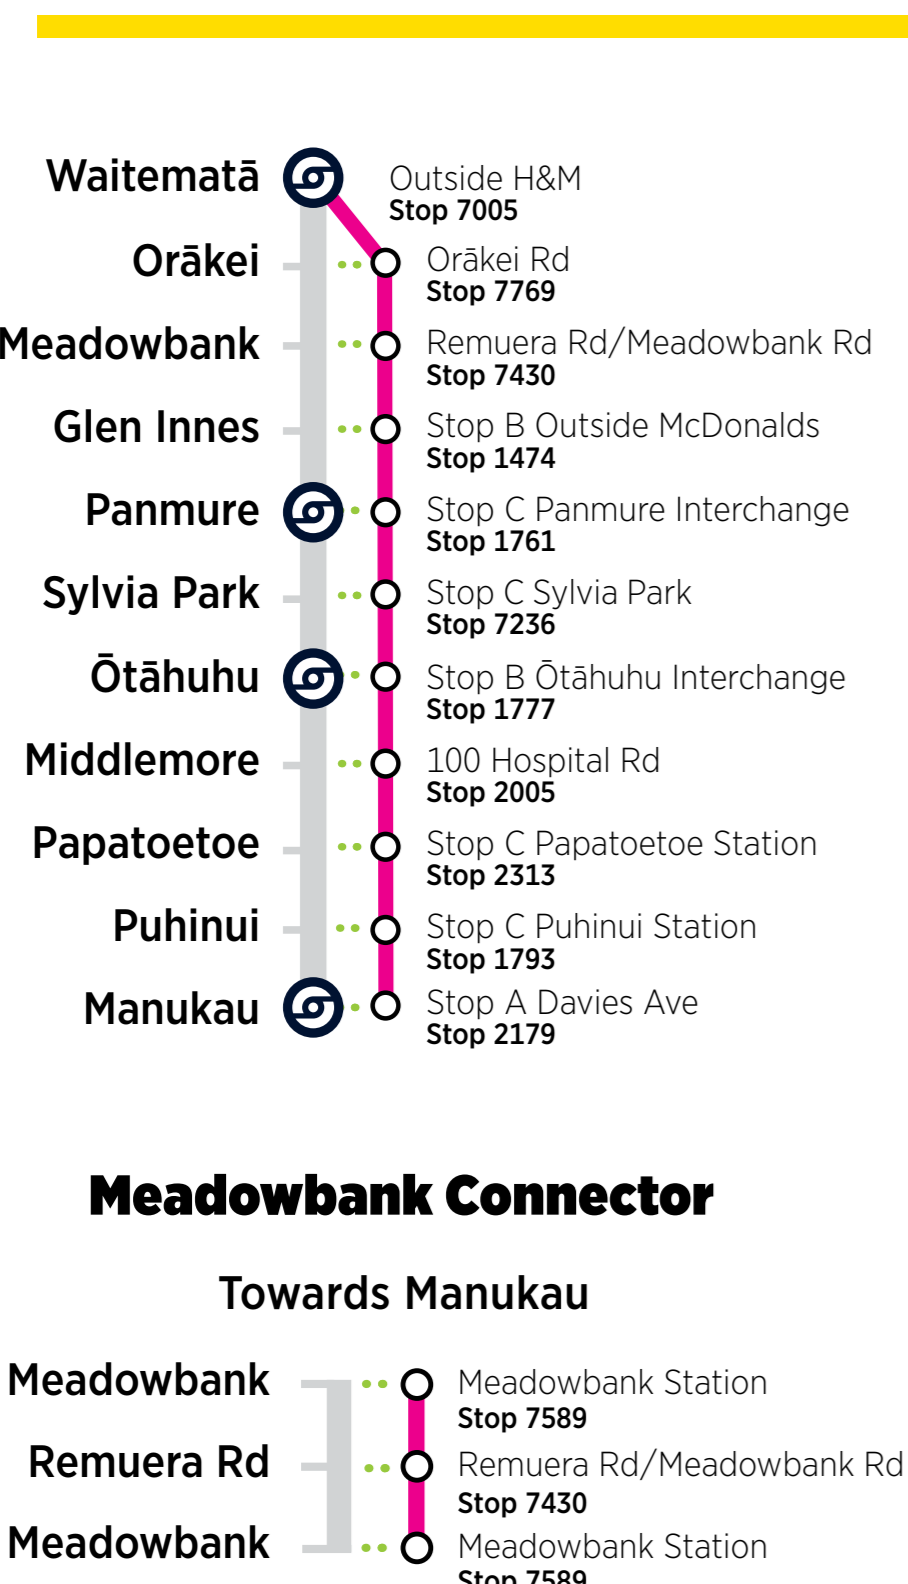

Towards Manukau

STATION	Waitemata	Orakei	Meadowbank	Glen Innes	Panmure	Sylvia Park	Otahuhu	Middlemore	Papatoetoe	Puhinui	Manukau
RAIL BUS STOP	Outside H&M Stop 7005	Orakei Rd Stop 7769	Remuera Rd/Meadowbank Rd Stop 7430	Stop B Outside McDonalds Stop 1474	Stop C Panmure Interchange Stop 1761	Stop C Sylvia Park Stop 7236	Stop B Otahuhu Interchange Stop 1777	100 Hospital Rd Stop 2005	Stop C Papatoetoe Station Stop 2313	Stop C Puhinui Station Stop 1793	Stop A Davies Ave Stop 2179
RBE	05:50	06:03	06:10	06:18	06:24	06:30	06:38	06:44	06:48	06:52	07:00
RBE	06:05	06:18	06:25	06:33	06:39	06:45	06:53	06:59	07:03	07:07	07:15
RBE	06:25	06:38	06:45	06:53	06:59	07:05	07:13	07:19	07:23	07:27	07:35
RBE	06:45	06:58	07:05	07:13	07:19	07:25	07:33	07:39	07:43	07:47	07:55
RBE	07:05	07:18	07:25	07:33	07:39	07:45	07:53	07:59	08:03	08:07	08:15
RBE	07:25	07:40	07:47	07:55	08:01	08:09	08:20	08:26	08:30	08:34	08:43
RBE	07:45	08:00	08:07	08:15	08:21	08:29	08:40	08:46	08:50	08:54	09:03
RBE	08:05	08:20	08:27	08:35	08:41	08:49	09:00	09:06	09:10	09:14	09:23
Running at the following minutes past each hour between 08:30 and 17:50											
RBE	:30	:45	:52	:00	:06	:14	:25	:31	:35	:39	:48
RBE	:50	:05	:12	:20	:26	:34	:45	:51	:55	:59	:08
RBE	:10	:25	:32	:40	:46	:54	:05	:11	:15	:19	:28
Then at the following times											
RBE	18:10	18:25	18:32	18:40	18:46	18:54	19:05	19:11	19:15	19:19	19:28
RBE	18:30	18:45	18:52	19:00	19:06	19:14	19:25	19:31	19:35	19:39	19:48
RBE	18:50	19:03	19:10	19:18	19:24	19:30	19:38	19:44	19:48	19:52	20:00
RBE	19:10	19:23	19:30	19:38	19:44	19:50	19:58	20:04	20:08	20:12	20:20
RBE	19:35	19:48	19:55	20:03	20:09	20:15	20:23	20:29	20:33	20:37	20:45
RBE	19:55	20:08	20:15	20:23	20:29	20:35	20:43	20:49	20:53	20:57	21:05
RBE	20:17	20:30	20:37	20:45	20:51	20:57	21:05	21:11	21:15	21:19	21:27
RBE	20:47	21:00	21:07	21:15	21:21	21:27	21:35	21:41	21:45	21:49	21:57
RBE	21:17	21:30	21:37	21:45	21:51	21:57	22:05	22:11	22:15	22:19	22:27
RBE	21:47	22:00	22:07	22:15	22:21	22:27	22:35	22:41	22:45	22:49	22:57
RBE	22:17	22:30	22:37	22:45	22:51	22:57	23:05	23:11	23:15	23:19	23:27
Trips below operate Saturday only											
RBE	22:47	23:00	23:07	23:15	23:21	23:27	23:35	23:41	23:45	23:49	23:57
RBE	23:17	23:30	23:37	23:45	23:51	23:57	00:05	00:11	00:15	00:19	00:27
RBE	23:47	00:00	00:07	00:15	00:21	00:27	00:35	00:41	00:45	00:49	00:57
RBE	00:17	00:30	00:37	00:45	00:51	00:57	01:05	01:11	01:15	01:19	01:27