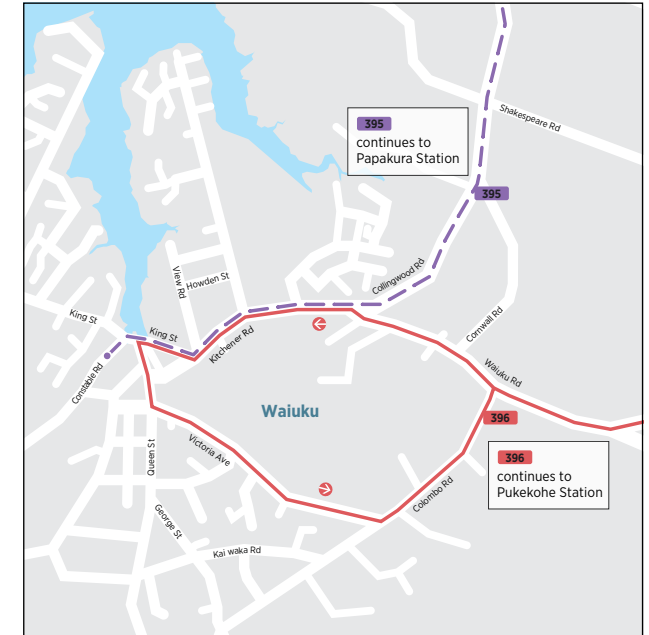

Route Map

Waiuku

Pukekohe