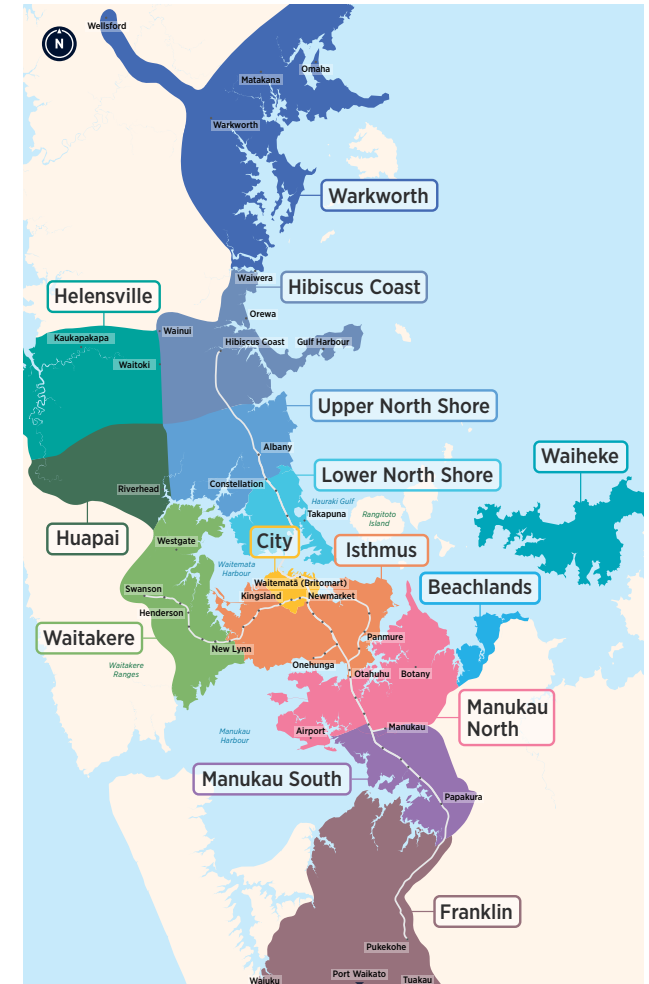

Other timetables available in this area that may interest you

Timetable	Routes
Mangere, Otahuhu, Papatoetoe	31, 32, 36, 38, 309, 313, 321, 324, 325, 326
Otara, Papatoetoe, Highbrook, East Tamaki	31, 33, 36, 314, 325, 351, 352, 353, 361
Manurewa	33, 361, 362, 363, 365, 366
Papakura	33, 365, 371, 372, 373, 376, 377, 378, 394
Airport	Airport Link
Train timetable	Southern Line

Your guide to buses in this area

391

392

393

394

395

396

399

Fare Zones & Boundaries

- Warkworth
- Hibiscus Coast
- Upper North Shore
- Lower North Shore
- Helensville
- Huapai
- Waitakere
- City
- Isthmus
- Waiheke
- Manukau North
- Manukau South
- Franklin
- Beachlands

Route Map

Waiuku

Pukekohe