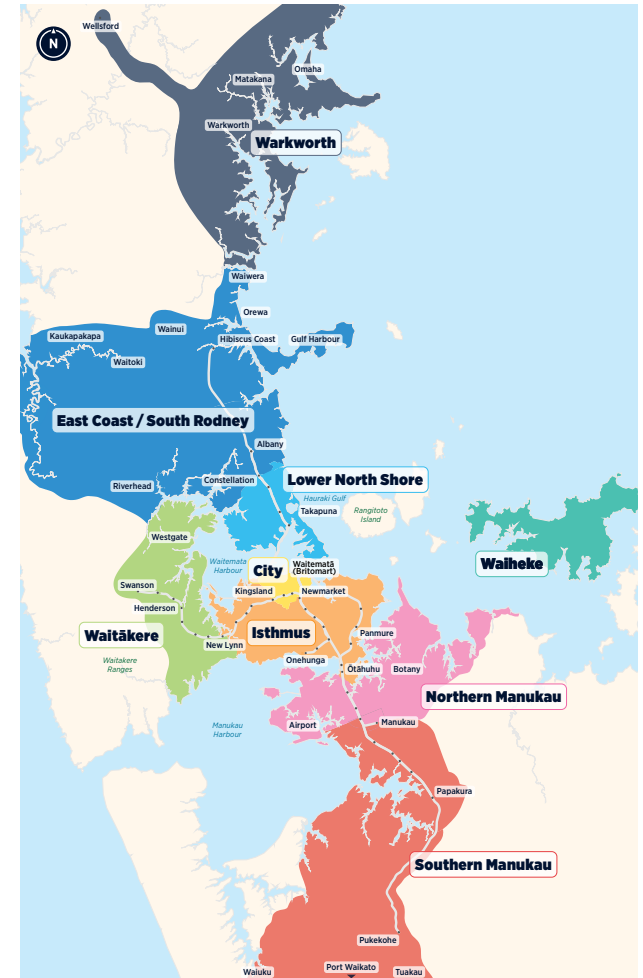

Pukekohe Waiuku

Southern Bus Timetable

Routes

- **391** Cape Hill Rd, East St and Twomey Dr..... 2
- **392** Birdwood Rd, Princes St West and Seddon St 3
- **393** Wellington St, Manukau Rd, Nelson St and Kitchener Rd 4
- **394** Pukekohe Station to Paerātā Rise Loop 5
- **395** Waiuku, Kingseat Rd, Linwood Rd,
Papakura Station - limited service..... 6
- **396** Waiuku, Patumahoe, Pukekohe Station 7
- **399** Pukekohe Station, Tuakau, Port Waikato - limited service 8

Other timetables available in this area that may interest you

Timetable	Routes
Mangere, Otahuhu, Papatoetoe	31, 32, 36, 38, 309, 309X, 313, 321, 324, 325, 326
Otara, Papatoetoe, Highbrook, East Tamaki	31, 33, 36, 314, 325, 351, 352, 353, 361
Manurewa	33, 361, 362, 363, 365, 366
Papakura	33, 365, 372, 373, 376, 377, 378, 395
Airport	Airport Link
Train timetable	Southern Line

- **391**
- **392**
- **393**
- **394**
- **395**
- **396**
- **399**

Fare Zones & Boundaries

- Warkworth
- Waitakere
- Waiheke
- East Coast/South Rodney
- City
- Manukau North
- Lower North Shore
- Isthmus
- Manukau South

Times in bold are scheduled, all other times are approximate

Route Map

Waiuku

Pukekohe