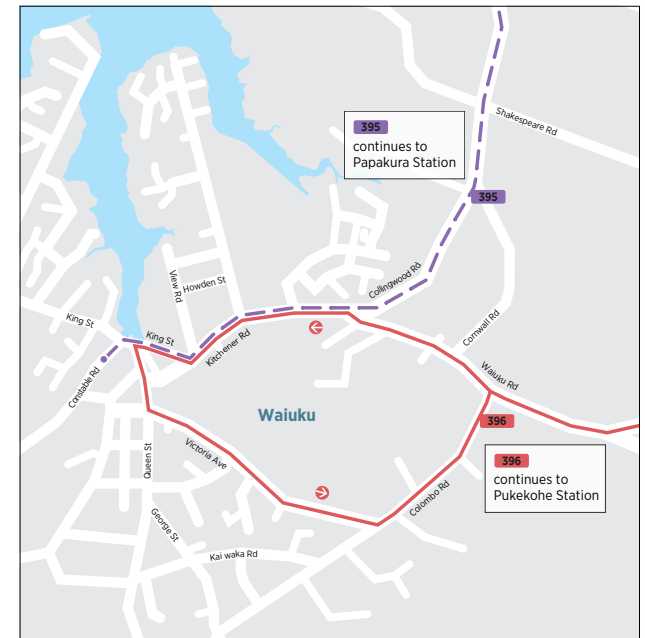

Pukekohe Waiuku

Southern Bus Timetable

Routes

- **391** Cape Hill Rd, East St and Twomey Dr..... 2
- **392** Birdwood Rd, Princes St West and Seddon St 3
- **393** Wellington St, Manukau Rd, Nelson St and Kitchener Rd 4
- **394** Pukekohe Station to Paerātā Rise Loop 5
- **395** Waiuku, Kingseat Rd, Linwood Rd,
Papakura Station - limited service..... 6
- **396** Waiuku, Patumahoe, Pukekohe Station 7
- **399** Pukekohe Station, Tuakau, Port Waikato - limited service 8

Effective 27 April 2025

For more information on fares visit www.AT.govt.nz/fares

391 Cape Hill Rd Loop

via East St and Valley Rd

	Pukekohe Station (Stop 2850)	Pukekohe Station
Monday	04:46	05:02
to Friday	05:06	05:22
	05:46	06:02
	06:06	06:22
	06:26	06:42
	06:46	07:02
	07:06	07:22
	07:24	07:40
	07:44	08:04
	08:04	08:24
	08:24	08:44
	08:44	09:04
	09:04	09:24
	09:24	09:44
	09:44	10:04
	10:04	10:24
	10:24	10:44
	10:44	11:04
	11:04	11:24
	11:24	11:44
	11:44	12:04
	12:04	12:24
	12:24	12:44
	12:44	13:04
	13:04	13:24
	13:24	13:44
	13:44	14:04
	14:04	14:24
	14:24	14:44
	14:44	15:04
	15:04	15:24
	15:14	15:34
	15:32	15:52
	15:52	16:12
	16:14	16:34
	16:34	16:54
	16:54	17:14
	17:14	17:34
	17:34	17:52
	17:54	18:10
	18:12	18:28
	18:34	18:50
	18:54	19:10
	19:14	19:30
	19:34	19:50
	19:54	20:10
	20:14	20:30
	20:34	20:50
	20:54	21:10
	21:24	21:40
	21:54	22:10

Times in bold are scheduled, all other times are approximate

399 Pukekohe to Port Waikato and return

	Port Waikato (Stop 2882)	Tuakau (Stop 2873)	Logan Rd (Stop 2868)	Pukekohe Library (Stop 2929)	Pukekohe Station
Thursday Only	09:40	10:20	10:29	10:35	10:36
	15:40	16:20	16:29	16:35	16:36

Times in bold are scheduled, all other times are approximate

Route Map

Waiuku

Pukekohe