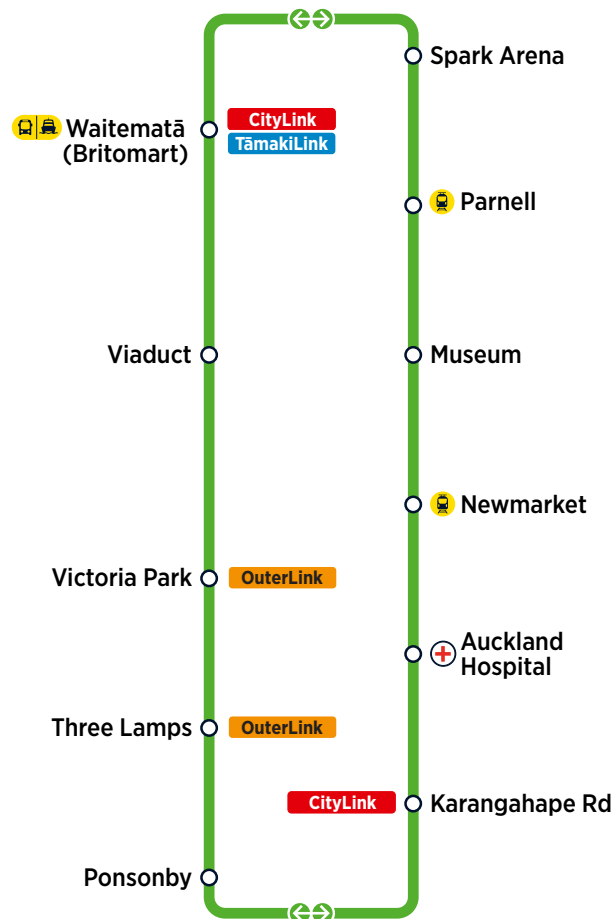

InnerLink

Every 10 to 15 Minutes*

Mon-Fri 06:10 - Midnight
Sat/Sun/Holidays 06:20 - Midnight