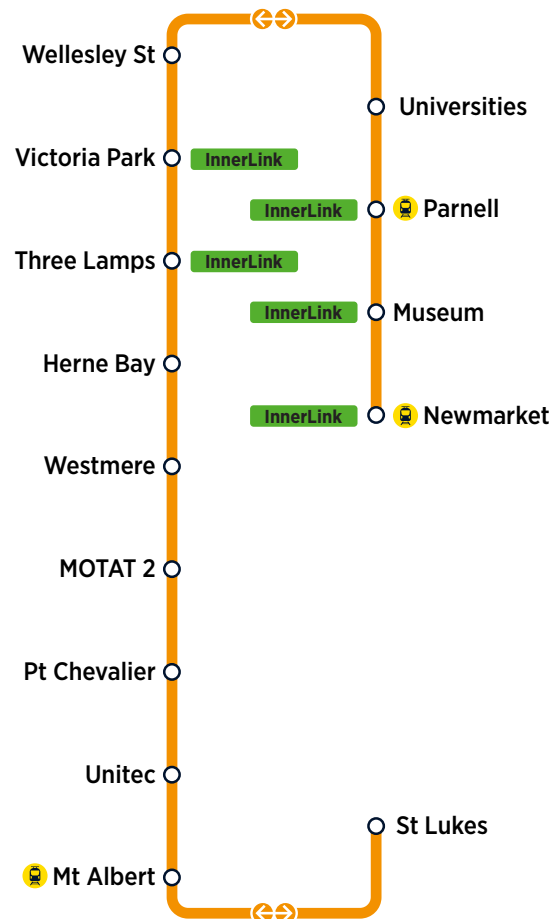

# Link Bus

Central Bus Timetable

- CityLink**
- InnerLink**
- OuterLink**
- TāmakiLink**

# CityLink

Every 7 to 8 Minutes\*

Mon-Fri 06:00 - Midnight  
Sat/Sun/Holidays 06:16 - Midnight

# InnerLink

Every 10 to 15 Minutes\*

Mon-Fri 06:10 - Midnight  
Sat/Sun/Holidays 06:20 - Midnight

# TāmakiLink

Every 15 Minutes\*

**To Waitematā (Britomart):** Mon-Fri 05:30 - 23:20  
Sat 05:30 - 23:17  
Sun/Holidays 06:00 - 23:15  
**From Waitematā (Britomart):** Mon-Sat 06:10 - 23:55  
Sun/Holidays 06:40 - 23:55  
(Fri/Sat 01:00, 02:00, 03:00)