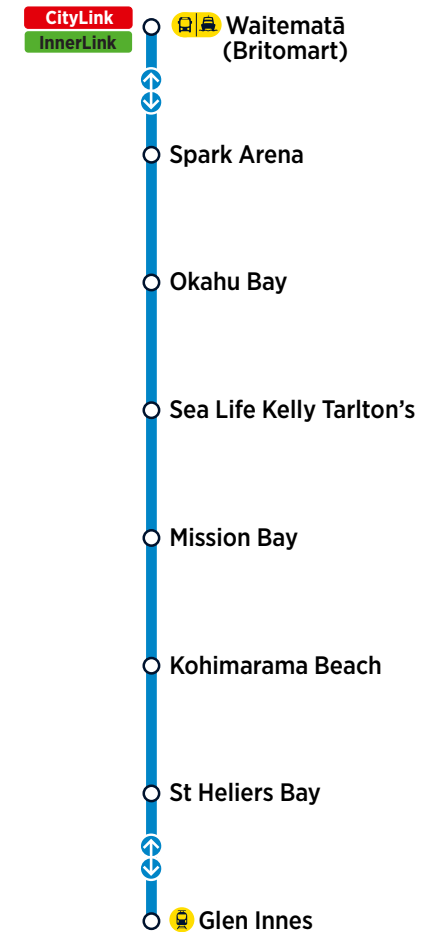

# CityLink

Every 7 to 8 Minutes\*

Mon-Fri 06:00 - Midnight  
Sat/Sun/Holidays 06:16 - Midnight

# OuterLink

Every 12 to 15 Minutes\*

Mon-Fri 06:00 - Midnight  
Sat/Sun/Holidays 06:00 - Midnight

# TāmakiLink

Every 15 Minutes\*

**To Waitematā (Britomart):** Mon-Fri 05:30 - 23:20  
Sat 05:30 - 23:17  
Sun/Holidays 06:00 - 23:15  
**From Waitematā (Britomart):** Mon-Sat 06:10 - 23:55  
Sun/Holidays 06:40 - 23:55  
(Fri/Sat 01:00, 02:00, 03:00)

# Route Map