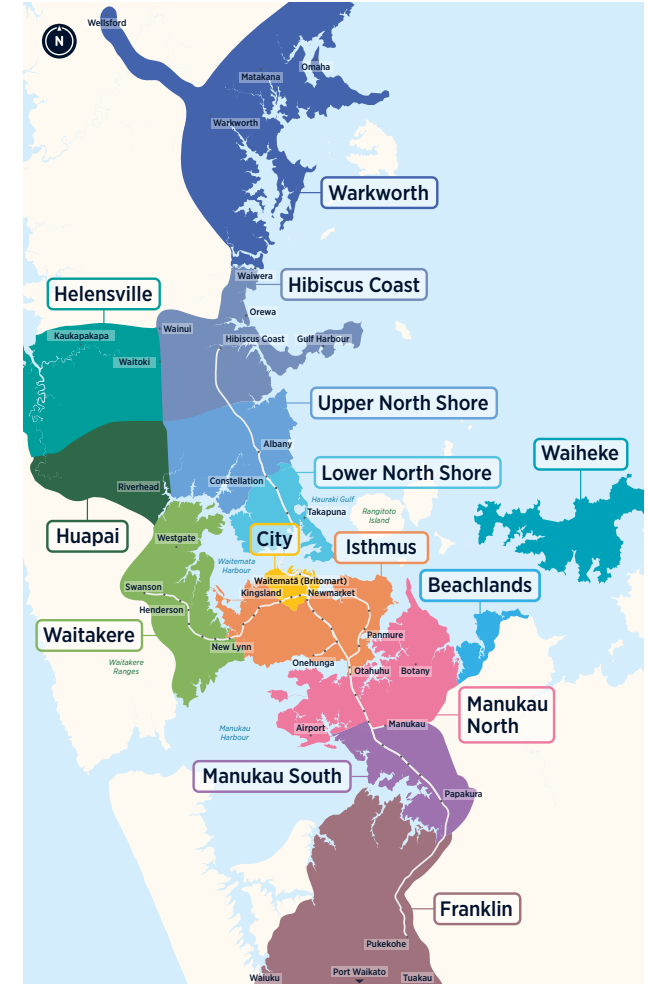

# Link Bus

Central Bus Timetable

- CityLink**
- InnerLink**
- OuterLink**
- TāmakiLink**

## Index

- **CityLink (CTY)** ..... 2
- **InnerLink (INN)** ..... 2
- **OuterLink (OUT)** ..... 2
- **TamakiLink (TMK)** ..... 2

Other timetables available in this area that may interest you

Timetable	Routes
Link	<b>CityLink, InnerLink, OuterLink, TāmakiLink</b>
Mt Wellington, Sylvia Park, Pt England	<b>32, 66, 67A, 67B, 70, 298, 321, 323, 74, 74A, 782</b>
Mission Bay, St Heliers, Glendowie, Orakei	<b>Tāmaki Link, 744, 76, 774, 775, 781, 782, 783</b>
Howick, Bucklands Beach, Pakuranga	<b>70, 72C, 72M, 72X, 711, 712, 733, 734, 735</b>
Botany, Mission Heights, Flat Bush	<b>31, 35, 70, 314, 351, 352, 353, 355, 739</b>
Central Isthmus Crosstown	<b>64, 65, 66, 67A, 67B, 68</b>
Train timetable	<b>Eastern Line Southern Line Onehunga Line</b>

## Fare Zones & Boundaries

- Warkworth
- Huapai
- Manukau North
- Hibiscus Coast
- Waitakere
- Manukau South
- Upper North Shore
- City
- Franklin
- Lower North Shore
- Isthmus
- Beachlands
- Helensville
- Waiheke

# Route Map