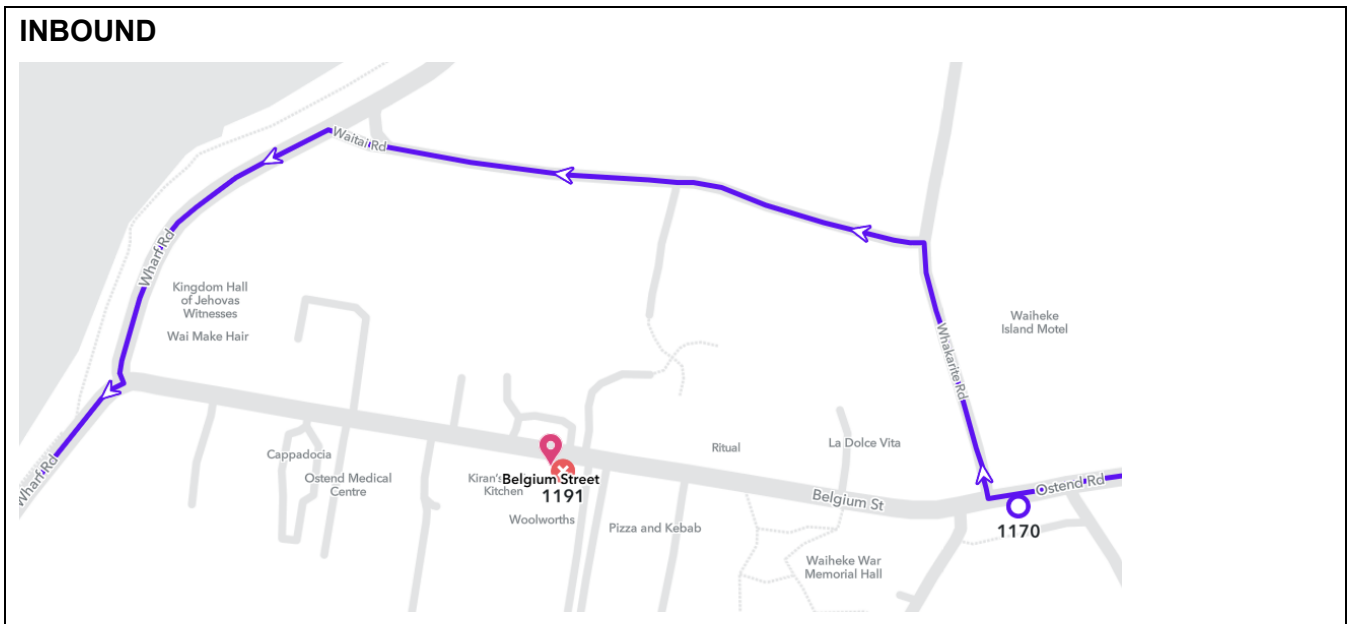

ANZAC Parade -Waiheke 2026

10:00am – 2:00pm

DETOUR FOR: 50B, 50A	
INBOUND	OUTBOUND
<i>As normal until Ostend Road</i>	<i>As normal until Wharf Road</i>
<i>Use Bus Stop 1170 as Normal</i>	<i>Continue Straight Wharf Road (Do not use Belgium Street)</i>
<i>RIGHT Whakarite Road</i>	<i>Right Waitai Road</i>
<i>LEFT Waitai Road</i>	<i>RIGHT Whakarite Road</i>
<i>Left Wharf Road</i>	<i>LEFT Ostend Road</i>
<i>Continue as normal</i>	<i>Continue as normal</i>

OUTBOUND

Stop Impacted	Redirect To	Active Services Affected	Inbound or Outbound
Stop ID 1191 Stop A Ostend	Stop ID 1170 Waiheke War Memorial Hall	50B, 50A	Inbound
Stop ID 1542 Stop B Ostend	Stop ID 1193 Belgium Street	50B, 50A	Outbound

DETOUR FOR: 502

INBOUND	OUTBOUND
As normal until Ostend Road	As normal until Wharf Road
RIGHT Whakarite Road	Left Waitai Road
LEFT Waitai Road	RIGHT Whakarite Road
Right Wharf Road	LEFT Ostend Road
Continue as normal	Continue as normal

INBOUND

OUTBOUND

Stop Impacted	Redirect To	Active Services Affected	Inbound or Outbound
<i>Stop ID 1191 Stop A Ostend</i>	<i>Stop ID 1170 Waiheke War Memorial Hall</i>	<i>502</i>	<i>Inbound</i>
<i>Stop ID 1542 Stop B Ostend</i>	<i>Stop ID 1195 Muritai Road</i>	<i>502</i>	<i>Outbound</i>