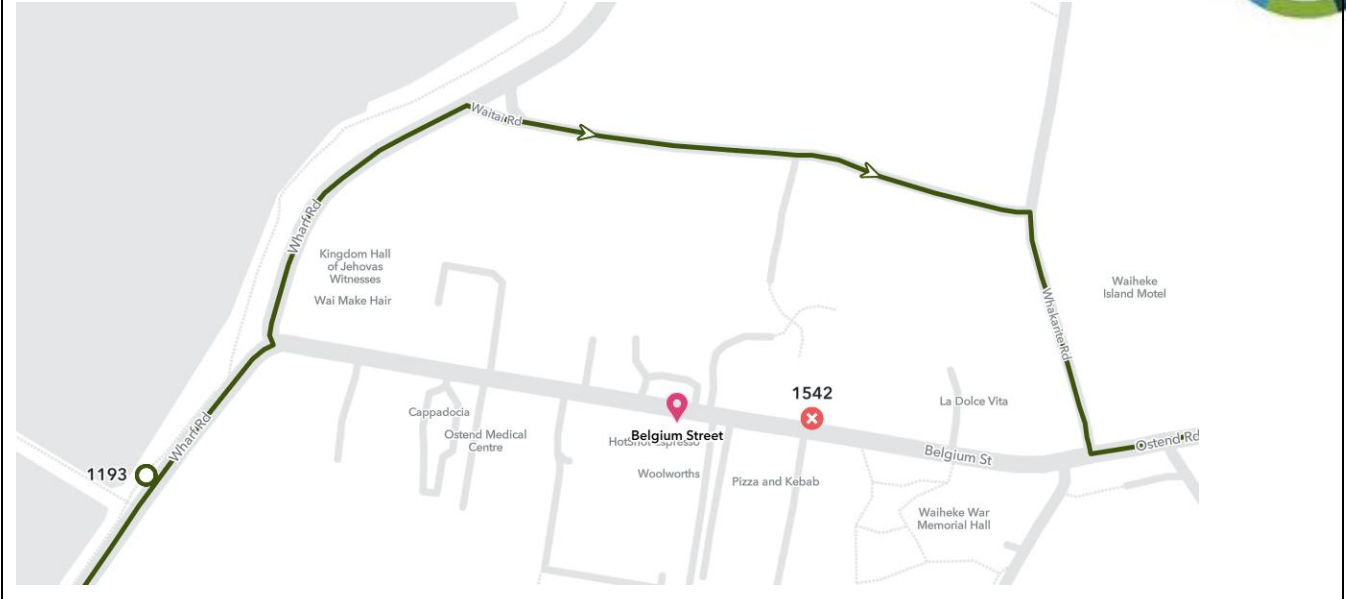

ANZAC Parade -Waiheke 2026

10:00am – 2:00pm

DETOUR FOR: 50B, 50A	
INBOUND	OUTBOUND
<i>As normal until Ostend Road</i>	<i>As normal until Wharf Road</i>
<i>Use Bus Stop 1170 as Normal</i>	<i>Continue Straight Wharf Road (Do not use Belgium Street)</i>
<i>RIGHT Whakarite Road</i>	<i>Right Waitai Road</i>
<i>LEFT Waitai Road</i>	<i>RIGHT Whakarite Road</i>
<i>Left Wharf Road</i>	<i>LEFT Ostend Road</i>
<i>Continue as normal</i>	<i>Continue as normal</i>

OUTBOUND

Stop Impacted	Redirect To	Active Services Affected	Inbound or Outbound
Stop ID 1191 Stop A Ostend	Stop ID 1170 Waiheke War Memorial Hall	50B, 50A	Inbound
Stop ID 1542 Stop B Ostend	Stop ID 1193 Belgium Street	50B, 50A	Outbound

DETOUR FOR: 502

INBOUND	OUTBOUND
As normal until Ostend Road	As normal until Wharf Road
RIGHT Whakarite Road	Left Waitai Road
LEFT Waitai Road	RIGHT Whakarite Road
Right Wharf Road	LEFT Ostend Road
Continue as normal	Continue as normal

INBOUND

OUTBOUND

Stop Impacted	Redirect To	Active Services Affected	Inbound or Outbound
<i>Stop ID 1191 Stop A Ostend</i>	<i>Stop ID 1170 Waiheke War Memorial Hall</i>	<i>502</i>	<i>Inbound</i>
<i>Stop ID 1542 Stop B Ostend</i>	<i>Stop ID 1195 Muritai Road</i>	<i>502</i>	<i>Outbound</i>