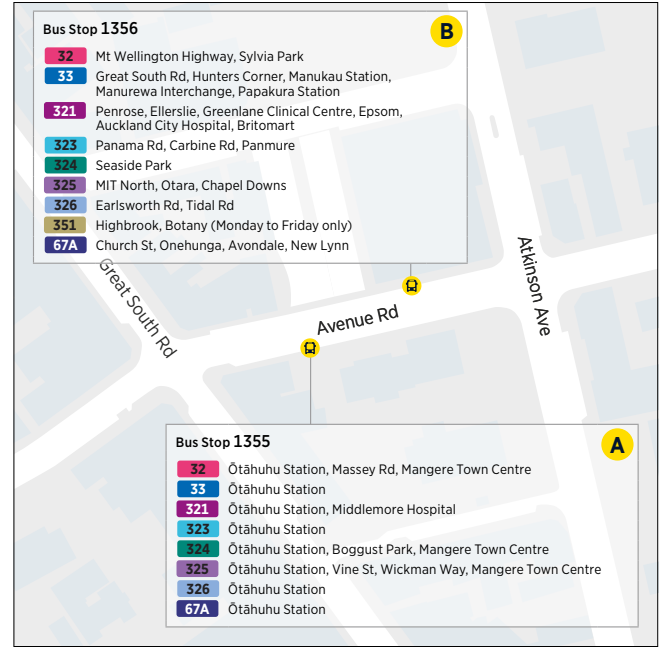

Ōtāhuhu Town Centre