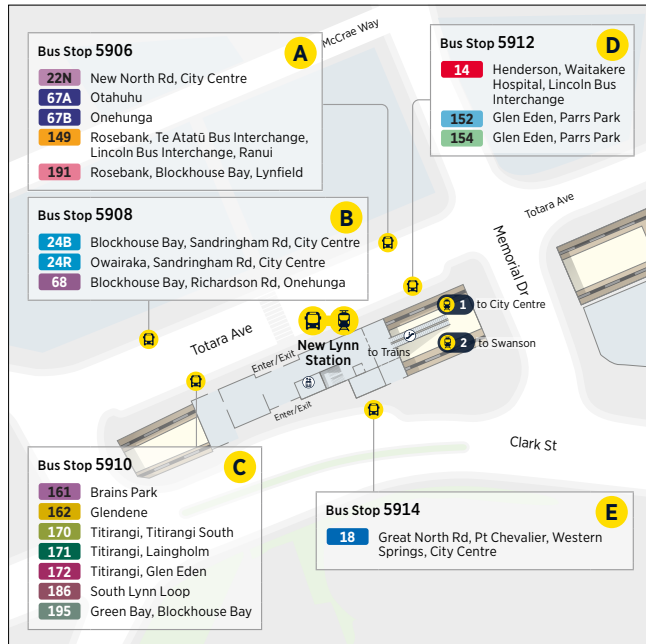

New Lynn Station