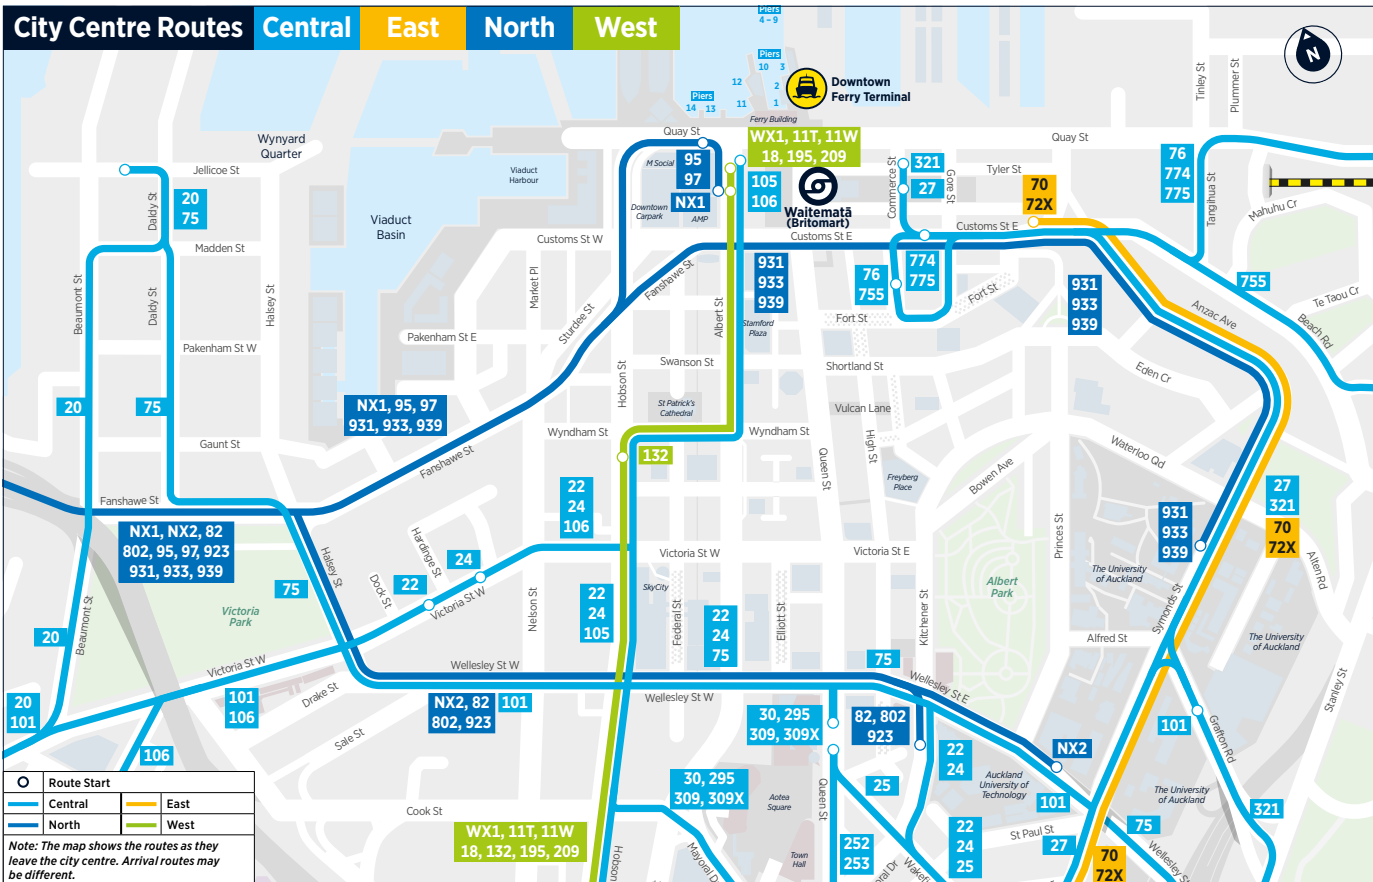

Where to catch your bus, train and ferry in the city