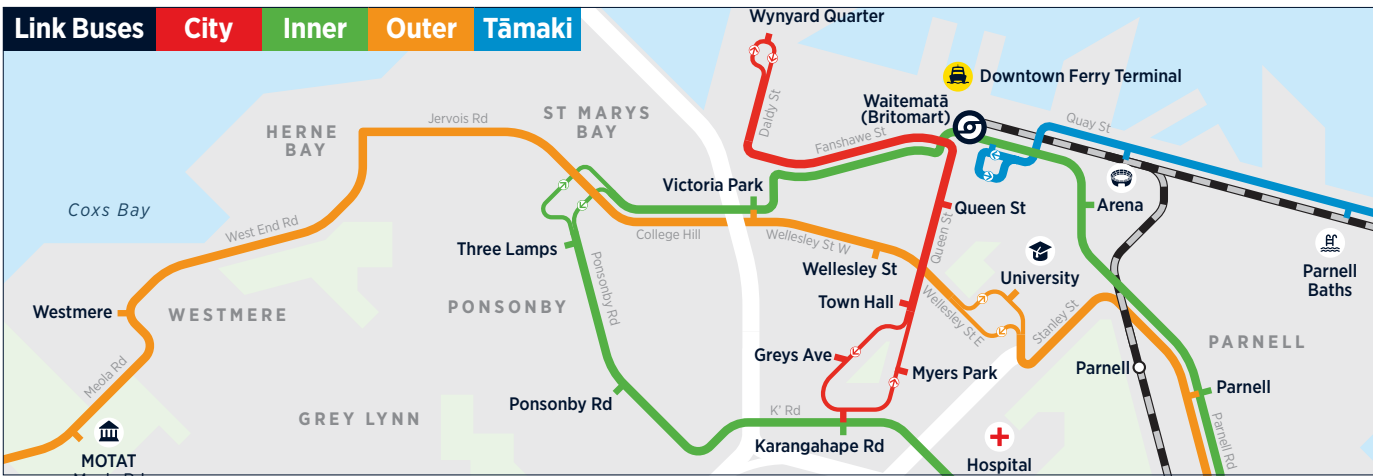

Where to catch your bus, train and ferry in the city