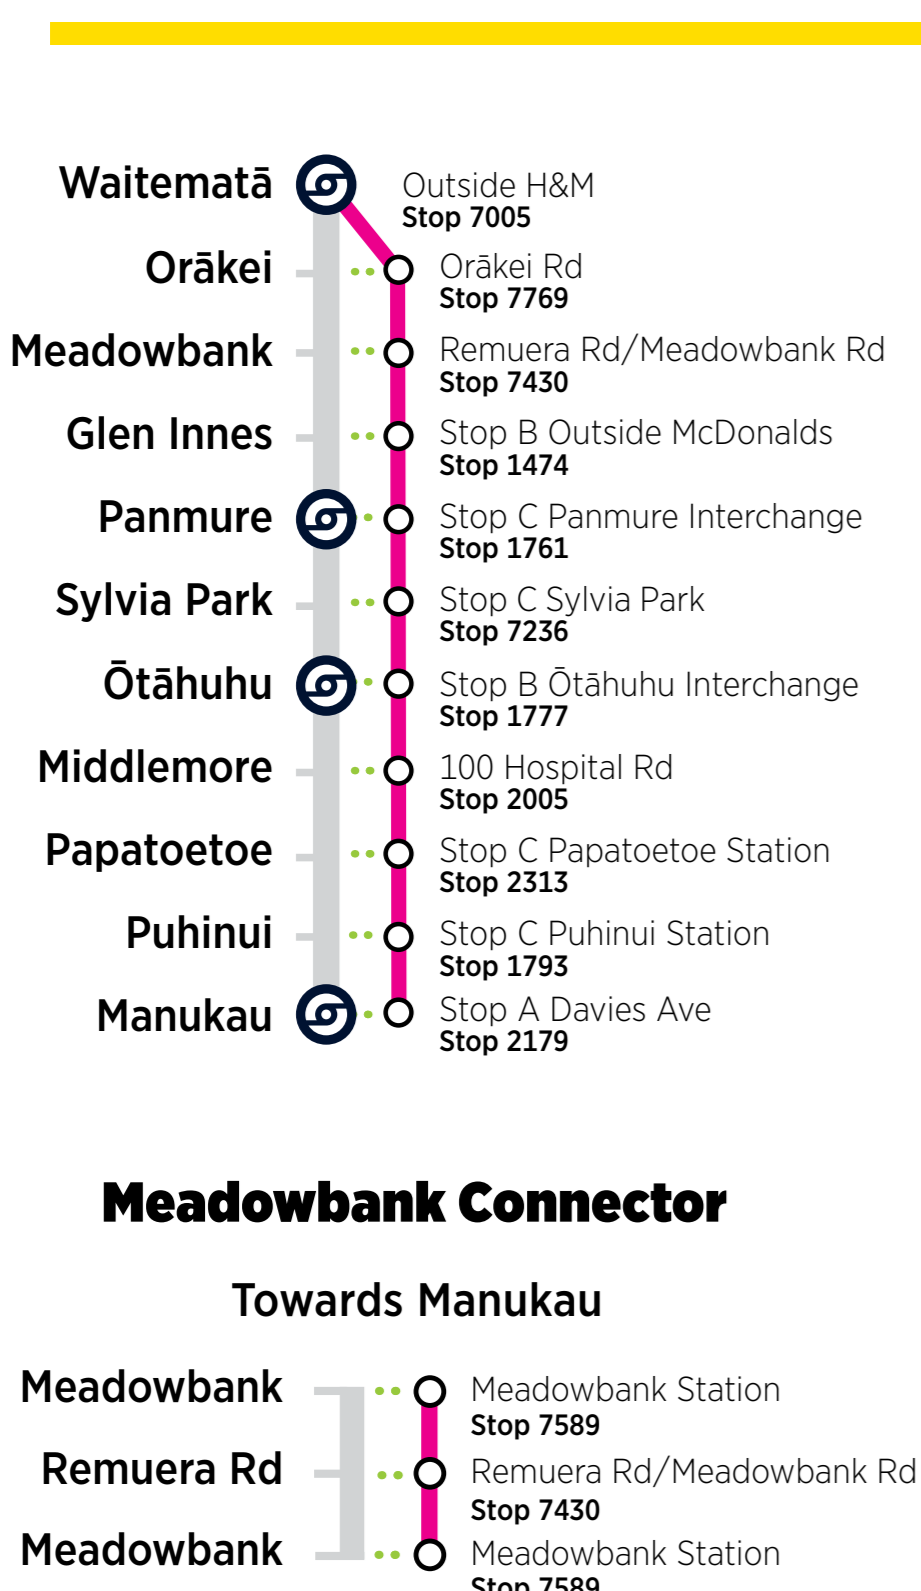

Towards Manukau

STATION	Waitemata	Orakei	Meadowbank	Glen Innes	Panmure	Sylvia Park	Otahuhu	Middlemore	Papatoetoe	Puhinui	Manukau
RAIL BUS STOP	Outside H&M Stop 7005	Orakei Rd Stop 7769	Remuera Rd/Meadowbank Rd Stop 7430	Stop B Outside McDonalds Stop 1474	Stop C Panmure Interchange Stop 1761	Stop C Sylvia Park Stop 7236	Stop B Otahuhu Interchange Stop 1777	100 Hospital Rd Stop 2005	Stop C Papatoetoe Station Stop 2313	Stop C Puhinui Station Stop 1793	Stop A Davies Ave Stop 2179
RBE	05:50	06:03	06:10	06:18	06:24	06:30	06:38	06:44	06:48	06:52	07:00
RBE	06:05	06:18	06:25	06:33	06:39	06:45	06:53	06:59	07:03	07:07	07:15
RBE	06:25	06:38	06:45	06:53	06:59	07:05	07:13	07:19	07:23	07:27	07:35
RBE	06:45	06:58	07:05	07:13	07:19	07:25	07:33	07:39	07:43	07:47	07:55
RBE	07:05	07:18	07:25	07:33	07:39	07:45	07:53	07:59	08:03	08:07	08:15
RBE	07:25	07:40	07:47	07:55	08:01	08:09	08:20	08:26	08:30	08:34	08:43
RBE	07:45	08:00	08:07	08:15	08:21	08:29	08:40	08:46	08:50	08:54	09:03
RBE	08:05	08:20	08:27	08:35	08:41	08:49	09:00	09:06	09:10	09:14	09:23
Running at the following minutes past each hour between 08:30 and 17:50											
RBE	:30	:45	:52	:00	:06	:14	:25	:31	:35	:39	:48
RBE	:50	:05	:12	:20	:26	:34	:45	:51	:55	:59	:08
RBE	:10	:25	:32	:40	:46	:54	:05	:11	:15	:19	:28
Then at the following times											
RBE	18:10	18:25	18:32	18:40	18:46	18:54	19:05	19:11	19:15	19:19	19:28
RBE	18:30	18:45	18:52	19:00	19:06	19:14	19:25	19:31	19:35	19:39	19:48
RBE	18:50	19:03	19:10	19:18	19:24	19:30	19:38	19:44	19:48	19:52	20:00
RBE	19:10	19:23	19:30	19:38	19:44	19:50	19:58	20:04	20:08	20:12	20:20
RBE	19:35	19:48	19:55	20:03	20:09	20:15	20:23	20:29	20:33	20:37	20:45
RBE	19:55	20:08	20:15	20:23	20:29	20:35	20:43	20:49	20:53	20:57	21:05
RBE	20:17	20:30	20:37	20:45	20:51	20:57	21:05	21:11	21:15	21:19	21:27
RBE	20:47	21:00	21:07	21:15	21:21	21:27	21:35	21:41	21:45	21:49	21:57
RBE	21:17	21:30	21:37	21:45	21:51	21:57	22:05	22:11	22:15	22:19	22:27
RBE	21:47	22:00	22:07	22:15	22:21	22:27	22:35	22:41	22:45	22:49	22:57
RBE	22:17	22:30	22:37	22:45	22:51	22:57	23:05	23:11	23:15	23:19	23:27
Trips below operate Saturday only											
RBE	22:47	23:00	23:07	23:15	23:21	23:27	23:35	23:41	23:45	23:49	23:57
RBE	23:17	23:30	23:37	23:45	23:51	23:57	00:05	00:11	00:15	00:19	00:27
RBE	23:47	00:00	00:07	00:15	00:21	00:27	00:35	00:41	00:45	00:49	00:57
RBE	00:17	00:30	00:37	00:45	00:51	00:57	01:05	01:11	01:15	01:19	01:27