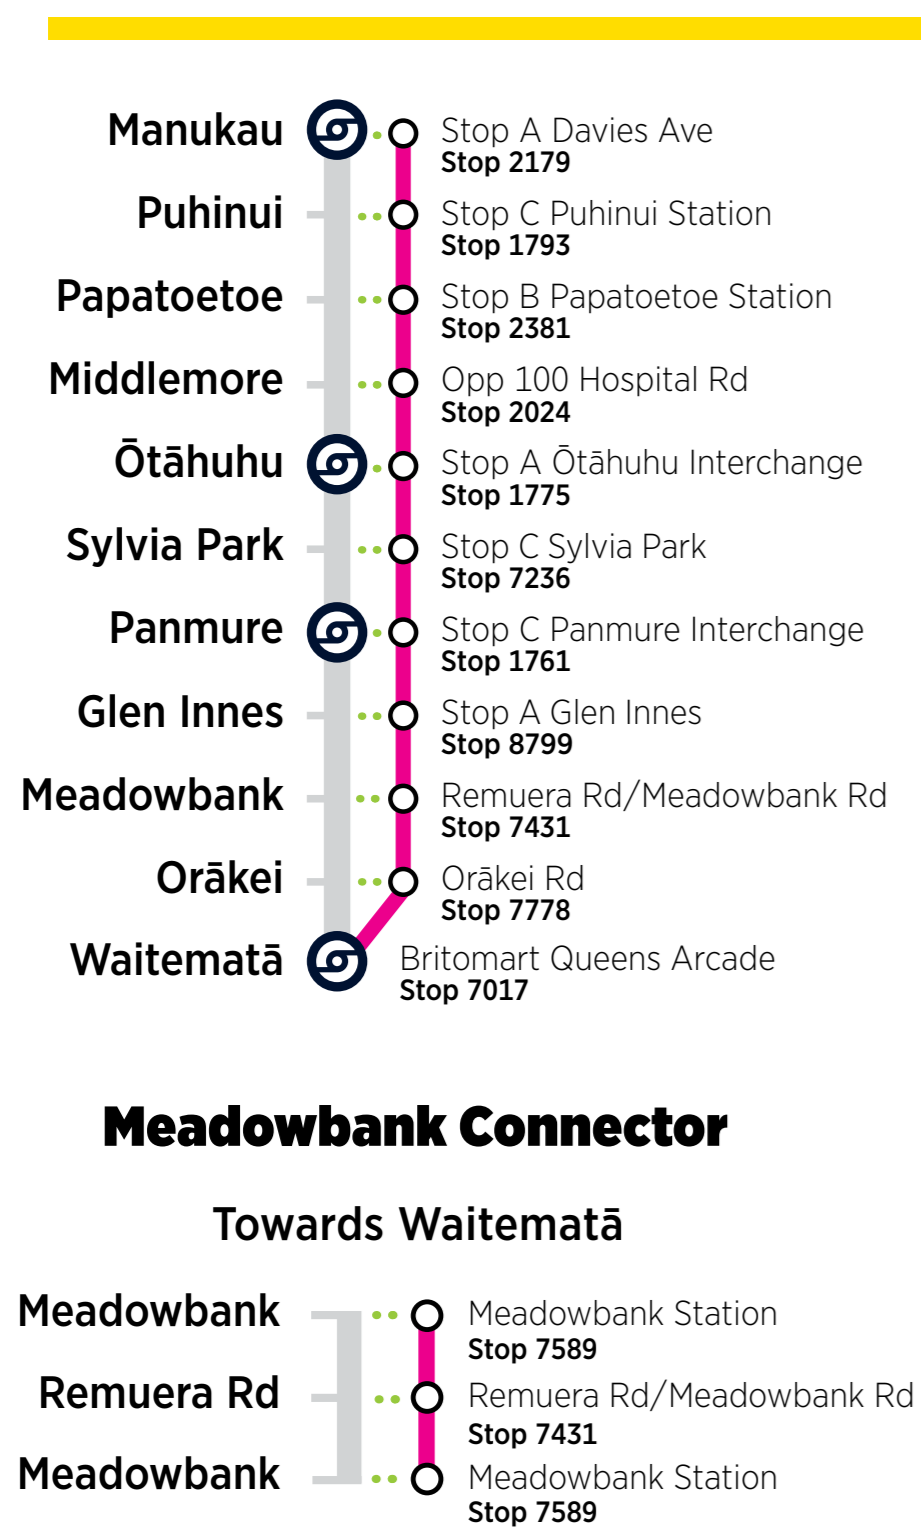

Eastern Line + Meadowbank Connector

Matariki Weekend

Friday 10 to Sunday 12 July 2026

Rail buses replace trains between Waitemata and Manukau. A shuttle van will run between Meadowbank Station and Remuera Road, connecting you to RBE and urban bus services.

Towards Waitemata City Centre

STATION	Manukau	Puhinui	Papatoetoe	Middlemore	Otahuhu	Sylvia Park	Panmure	Glen Innes	Meadowbank	Orakei	Waitemata
RAIL BUS STOP	Stop A Davies Ave Stop 2179	Stop C Puhinui Station Stop 1793	Stop B Papatoetoe Station Stop 2381	Opp 100 Hospital Rd Stop 2024	Stop A Otahuhu Interchange Stop 1775	Stop C Sylvia Park Stop 7236	Stop C Panmure Interchange Stop 1761	Stop A Glen Innes Stop 8799	Remuera Rd/Meadowbank Rd Stop 7431	Orakei Rd Stop 7778	Britomart Queens Arcade Stop 7017
RBE	05:55	06:02	06:05	06:09	06:13	06:22	06:28	06:34	06:41	06:50	07:02
RBE	06:15	06:22	06:25	06:29	06:33	06:42	06:48	06:54	07:01	07:10	07:22
RBE	06:35	06:42	06:45	06:49	06:53	07:02	07:08	07:14	07:21	07:30	07:42
RBE	06:55	07:05	07:08	07:12	07:17	07:28	07:36	07:44	07:52	08:01	08:15
Running at the following minutes past each hour between 07:15 and 17:55											
RBE	:15	:25	:28	:32	:37	:48	:56	:04	:12	:21	:35
RBE	:35	:45	:48	:52	:57	:08	:16	:24	:32	:41	:55
RBE	:55	:05	:08	:12	:17	:28	:36	:44	:52	:01	:15
Then at the following times											
RBE	18:13	18:21	18:24	18:28	18:33	18:41	18:47	18:53	19:01	19:08	19:20
RBE	18:33	18:41	18:44	18:48	18:53	19:01	19:07	19:13	19:21	19:28	19:40
RBE	18:53	19:01	19:04	19:08	19:13	19:21	19:27	19:33	19:41	19:48	20:00
RBE	19:13	19:21	19:24	19:28	19:33	19:41	19:47	19:53	20:01	20:08	20:20
RBE	19:33	19:41	19:44	19:48	19:53	20:01	20:07	20:13	20:21	20:28	20:40
RBE	20:01	20:09	20:12	20:16	20:21	20:29	20:35	20:41	20:49	20:56	21:08
RBE	20:31	20:39	20:42	20:46	20:51	20:59	21:05	21:11	21:19	21:26	21:38
RBE	21:01	21:09	21:12	21:16	21:21	21:29	21:35	21:41	21:49	21:56	22:08
RBE	21:31	21:39	21:42	21:46	21:51	21:59	22:05	22:11	22:19	22:26	22:38
RBE	22:01	22:09	22:12	22:16	22:21	22:29	22:35	22:41	22:49	22:56	23:08
Trips below operate Saturday only											
RBE	22:31	22:39	22:42	22:46	22:51	22:59	23:05	23:11	23:19	23:26	23:38
RBE	23:01	23:09	23:12	23:16	23:21	23:29	23:35	23:41	23:49	23:56	00:08
RBE	23:31	23:39	23:42	23:46	23:51	23:59	00:05	00:11	00:19	00:26	00:38
RBE	00:01	00:09	00:12	00:16	00:21	00:29	00:35	00:41	00:49	00:56	01:08

STATION	Meadowbank	Remuera Rd	Meadowbank
RAIL BUS STOP	Meadowbank Station Stop 7589	Remuera Rd/Meadowbank Rd Stop 7431	Meadowbank Station Stop 7589
RBM	05:35	05:43	05:55
RBM	06:05	06:13	06:25
RBM	06:35	06:43	06:55
RBM	07:05	07:13	07:25
RBM	07:37	07:45	07:57
At the following minutes past each hour from 08:07			
RBM	:07	:15	:27
RBM	:37	:45	:57
Then at the following times			
RBM	18:07	18:15	18:27
RBM	18:37	18:45	18:57
RBM	19:07	19:15	19:27
RBM	19:37	19:45	19:57
RBM	20:07	20:15	20:27
RBM	20:37	20:45	20:57
RBM	21:07	21:15	21:27
RBM	21:37	21:45	21:57
RBM	22:07	22:15	22:27
RBM	22:37	22:45	22:57
RBM	23:07	23:15	23:27
Trips below operate Saturday only			
RBM	23:37	23:45	23:57
RBM	00:07	00:15	00:27
RBM	00:37	00:45	00:57
RBM	01:07	01:15	01:27