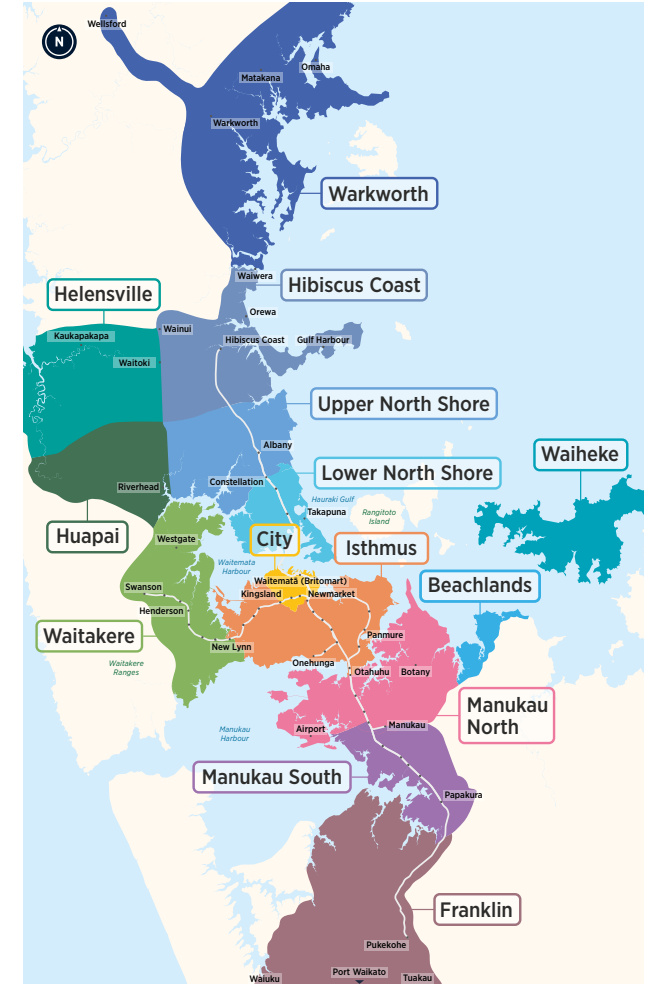

# Three Kings Hillsborough Waikowhai Mt Eden Rd

Central Bus Timetable

▶▶ 64  
| 27H  
| 27W  
| 27T

## Routes

- 64 Newmarket, Mt Eden, Valley Rd Shops, Kingsland
- 27H, 27T, 27W Waikowhai, Hillsborough, Three Kings, Mt Eden Rd to City
- 27H, 27T, 27W City to Mt Eden Rd, Three Kings, Hillsborough, Waikowhai

Other timetables available in this area that may interest you

| Timetable                 | Routes                                     |
|---------------------------|--|
| Link                      | CityLink, InnerLink, OuterLink, TāmakiLink |
| Central Isthmus Crosstown | 64, 66, 68, 650, 670                       |
| New North Rd              | 20, 22N, 22R                               |
| Sandringham Rd            | 24B, 24R                                   |
| Dominion Rd               | 25B, 25L, 252, 253                         |
| Train timetable           | Western Line                               |

## Fare Zones & Boundaries

- Warkworth
- Huapai
- Manukau North
- Hibiscus Coast
- Waitakere
- Manukau South
- Upper North Shore
- City
- Franklin
- Lower North Shore
- Isthmus
- Beachlands
- Helensville
- Waiheke