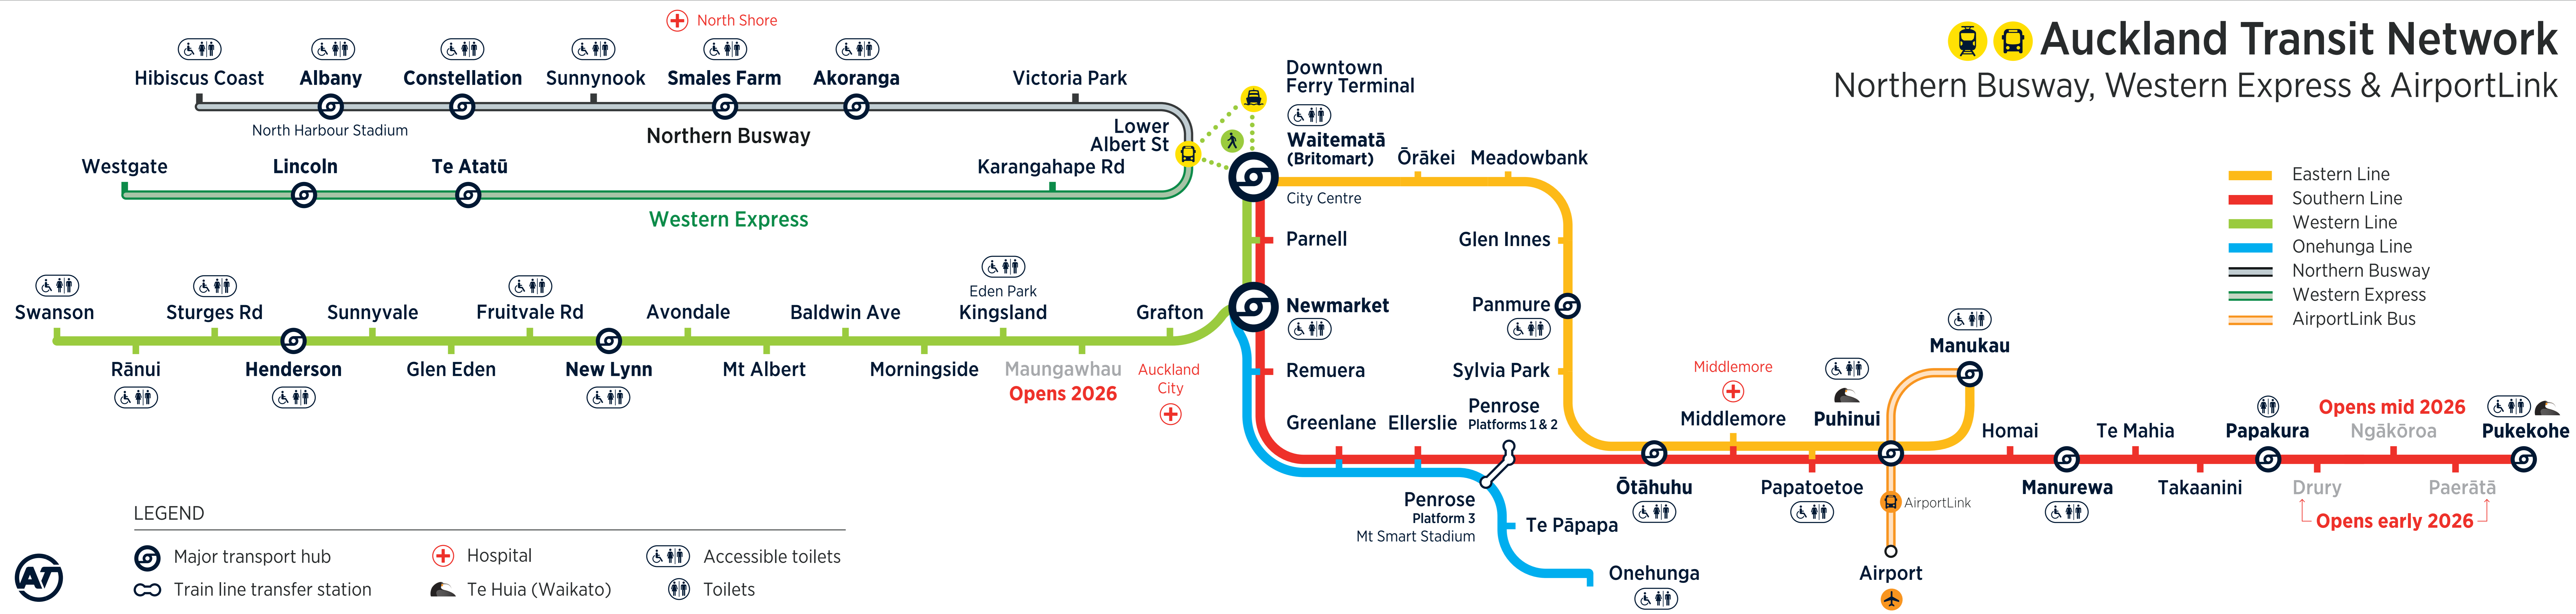

Auckland Transit Network

Northern Busway, Western Express & AirportLink

LEGEND

-  Major transport hub
-  Hospital
-  Accessible toilets
-  Train line transfer station
-  Te Huia (Waikato)
-  Toilets

-  Eastern Line
-  Southern Line
-  Western Line
-  Onehunga Line
-  Northern Busway
-  Western Express
-  AirportLink Bus