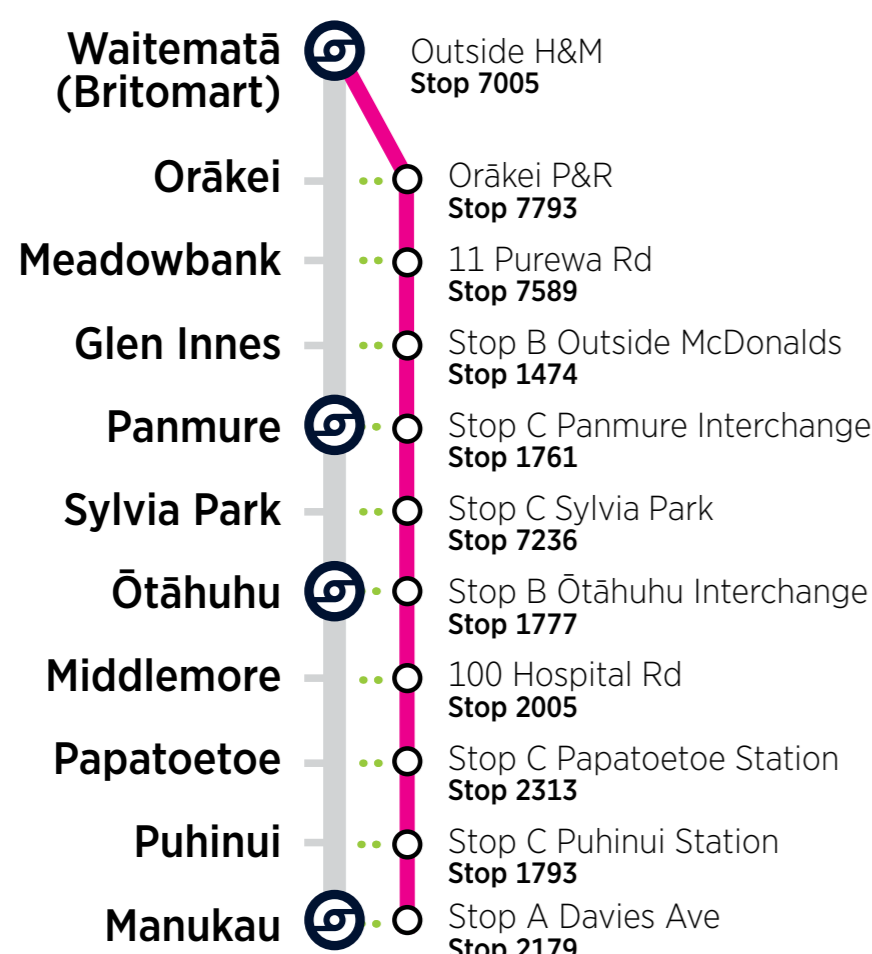

Towards Manukau

STATION	Waitemātā (Britomart)	Orākei	Meadowbank	Glen Innes	Panmure	Sylvia Park	Ōtāhuhu	Middlemore	Papatoetoe	Puhinui	Manukau
RAIL BUS STOP	Outside H&M Stop 7005	Orākei P&R Stop 7793	11 Purewa Rd Stop 7589	Stop B Outside McDonalds Stop 1474	Stop C Panmure Interchange Stop 1761	Stop C Sylvia Park Stop 7236	Stop B Ōtāhuhu Interchange Stop 1777	100 Hospital Rd Stop 2005	Stop C Papatoetoe Station Stop 2313	Stop C Puhinui Station Stop 1793	Stop A Davies Ave Stop 2179
RBE	05:42	05:52	06:03	06:15	06:21	06:28	06:44	06:49	06:54	06:59	07:06
RBE	06:02	06:12	06:23	06:35	06:41	06:48	07:04	07:09	07:14	07:19	07:26
RBE	06:22	06:32	06:43	06:55	07:01	07:08	07:24	07:29	07:34	07:39	07:46
RBE	06:42	06:52	07:03	07:15	07:21	07:28	07:44	07:49	07:54	07:59	08:06
Then at the following minutes past each hour											
RBE	:02	:12	:23	:35	:41	:48	:04	:09	:14	:19	:26
RBE	:22	:32	:43	:55	:01	:08	:24	:29	:34	:39	:46
RBE	:42	:52	:03	:15	:21	:28	:44	:49	:54	:59	:06
Until											
RBE	19:02	19:12	19:23	19:35	19:41	19:48	20:04	20:09	20:14	20:19	20:26
RBE	19:25	19:35	19:46	19:58	20:04	20:11	20:27	20:32	20:37	20:42	20:49
RBE	19:55	20:05	20:16	20:28	20:34	20:41	20:57	21:02	21:07	21:12	21:19
RBE	20:25	20:35	20:46	20:58	21:04	21:11	21:27	21:32	21:37	21:42	21:49
RBE	20:55	21:05	21:16	21:28	21:34	21:41	21:57	22:02	22:07	22:12	22:19
RBE	21:25	21:35	21:46	21:58	22:04	22:11	22:27	22:32	22:37	22:42	22:49
EXTRA BUS	21:40	21:50	22:01	22:13	22:19	22:26	22:42	22:47	22:52	22:57	23:04
RBE	21:55	22:05	22:16	22:28	22:34	22:41	22:57	23:02	23:07	23:12	23:19
EXTRA BUS	22:10	22:20	22:31	22:43	22:49	22:56	23:12	23:17	23:22	23:27	23:34
RBE	22:25	22:35	22:46	22:58	23:04	23:11	23:27	23:32	23:37	23:42	23:49
EXTRA BUS	22:40	22:50	23:01	23:13	23:19	23:26	23:42	23:47	23:52	23:57	00:04
RBE	22:55	23:05	23:16	23:28	23:34	23:41	23:57	00:02	00:07	00:12	00:19
RBE	23:25	23:35	23:46	23:58	00:04	00:11	00:27	00:32	00:37	00:42	00:49
RBE	23:55	00:05	00:16	00:28	00:34	00:41	00:57	01:02	01:07	01:12	01:19
RBE	00:25	00:35	00:46	00:58	01:04	01:11	01:27	01:32	01:37	01:42	01:49
RBE	00:55	01:05	01:16	01:28	01:34	01:41	01:57	02:02	02:07	02:12	02:19
RBE	01:25	01:35	01:46	01:58	02:04	02:11	02:27	02:32	02:37	02:42	02:49

RBE = Rail Bus Eastern Line

- Customers paying in cash must purchase train tickets at a train station before boarding rail buses.
- Some rail buses cannot accommodate mobility scooters, bicycles, or larger personal items.
- Please make yourself visible to the bus driver and signal the driver to stop.
- AT HOP customers must tag-on when boarding a train or rail bus and tag-off when leaving the station or bus.
- Your AT HOP fare for combined bus and train trips will be calculated based on the start and end of your journey. The journey can use up to five bus or train trips within four hours, with a maximum transfer time of 30 minutes between each trip.
- Terms of use of AT HOP cards are available at AT.govt.nz/ATHOP.

Re-plan your journey on the **AT Mobile app** or **AT website**
Scan the code or call us on 09 366 6400