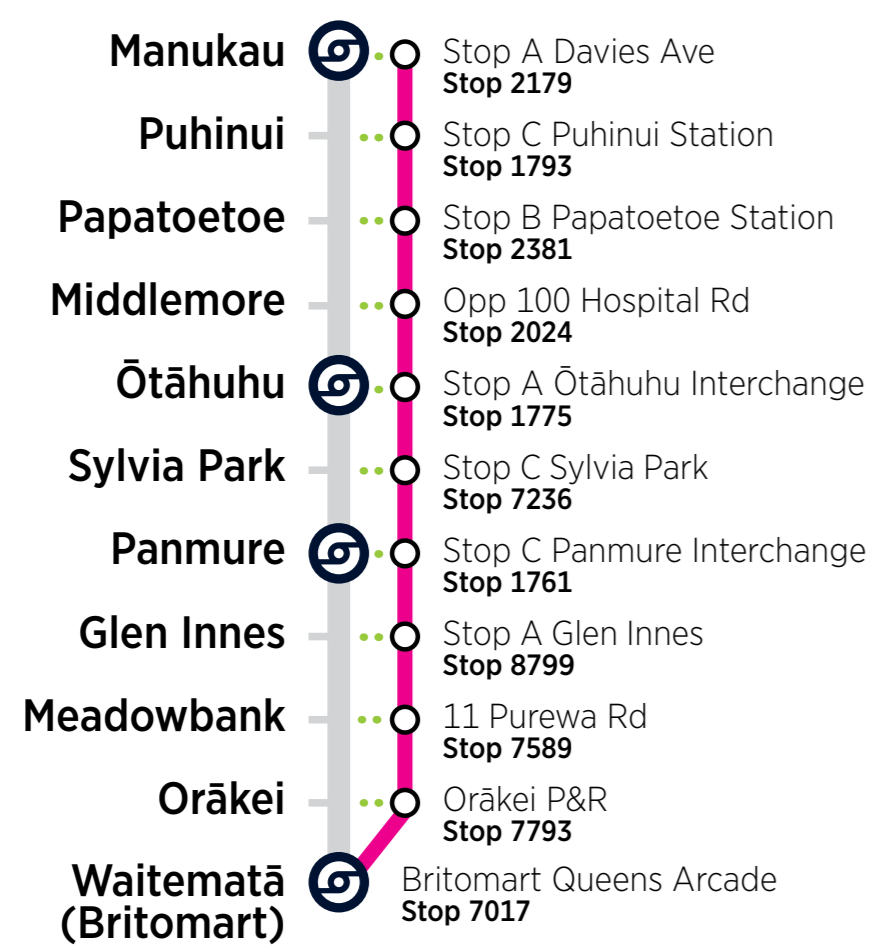

Eastern Line

King's Birthday Weekend

Saturday 1 June 2024

Rail buses replace trains between Waitemātā (Britomart) and Manukau. Additional buses for Blues v Chiefs at Eden Park are highlighted yellow.

Towards Waitemātā (Britomart) City Centre

STATION	Manukau	Puhinui	Papatoetoe	Middlemore	Ōtāhuhu	Sylvia Park	Panmure	Glen Innes	Meadowbank	Orākei	Waitemātā (Britomart)
RAIL BUS STOP	Stop A Davies Ave Stop 2179	Stop C Puhinui Station Stop 1793	Stop B Papatoetoe Station Stop 2381	Opp 100 Hospital Rd Stop 2024	Stop A Ōtāhuhu Interchange Stop 1775	Stop C Sylvia Park Stop 7236	Stop C Panmure Interchange Stop 1761	Stop A Glen Innes Stop 8799	11 Purewa Rd Stop 7589	Orākei P&R Stop 7793	Britomart Queens Arcade Stop 7017
Running at the following minutes past each hour between 05:33 and 15:33											
RBE	:33	:40	:45	:50	:56	:07	:15	:22	:35	:48	:58
RBE	:53	:00	:05	:10	:16	:27	:35	:42	:55	:08	:18
RBE	:13	:20	:25	:30	:36	:47	:55	:02	:15	:28	:38
Then at the following times											
EXTRA BUS	15:43	15:50	15:55	16:00	16:06	16:17	16:25	16:32	16:45	16:58	17:08
RBE	15:53	16:00	16:05	16:10	16:16	16:27	16:35	16:42	16:55	17:08	17:18
EXTRA BUS	16:03	16:10	16:15	16:20	16:26	16:37	16:45	16:52	17:05	17:18	17:28
RBE	16:13	16:20	16:25	16:30	16:36	16:47	16:55	17:02	17:15	17:28	17:38
EXTRA BUS	16:23	16:30	16:35	16:40	16:46	16:57	17:05	17:12	17:25	17:38	17:48
RBE	16:33	16:40	16:45	16:50	16:56	17:07	17:15	17:22	17:35	17:48	17:58
EXTRA BUS	16:43	16:50	16:55	17:00	17:06	17:17	17:25	17:32	17:45	17:58	18:08
RBE	16:53	17:00	17:05	17:10	17:16	17:27	17:35	17:42	17:55	18:08	18:18
EXTRA BUS	17:03	17:10	17:15	17:20	17:26	17:37	17:45	17:52	18:05	18:18	18:28
RBE	17:13	17:20	17:25	17:30	17:36	17:47	17:55	18:02	18:15	18:28	18:38
RBE	17:33	17:40	17:45	17:50	17:56	18:07	18:15	18:22	18:35	18:48	18:58
RBE	17:53	18:00	18:05	18:10	18:16	18:27	18:35	18:42	18:55	19:08	19:18
RBE	18:13	18:20	18:25	18:30	18:36	18:47	18:55	19:02	19:15	19:28	19:38
RBE	18:33	18:40	18:45	18:50	18:56	19:07	19:15	19:22	19:35	19:48	19:58
RBE	18:53	19:00	19:05	19:10	19:16	19:27	19:35	19:42	19:55	20:08	20:18
RBE	19:13	19:20	19:25	19:30	19:36	19:47	19:55	20:02	20:15	20:28	20:38
RBE	19:43	19:50	19:55	20:00	20:06	20:17	20:25	20:32	20:45	20:58	21:08
RBE	20:13	20:20	20:25	20:30	20:36	20:47	20:55	21:02	21:15	21:28	21:38
RBE	20:43	20:50	20:55	21:00	21:06	21:17	21:25	21:32	21:45	21:58	22:08
RBE	21:13	21:20	21:25	21:30	21:36	21:47	21:55	22:02	22:15	22:28	22:38
RBE	21:43	21:50	21:55	22:00	22:06	22:17	22:25	22:32	22:45	22:58	23:08
RBE	22:13	22:20	22:25	22:30	22:36	22:47	22:55	23:02	23:15	23:28	23:38
RBE	22:43	22:50	22:55	23:00	23:06	23:17	23:25	23:32	23:45	23:58	00:08
RBE	23:13	23:20	23:25	23:30	23:36	23:47	23:55	00:02	00:15	00:28	00:38
RBE	23:43	23:50	23:55	00:00	00:06	00:17	00:25	00:32	00:45	00:58	01:08
RBE	00:13	00:20	00:25	00:30	00:36	00:47	00:55	01:02	01:15	01:28	01:38
RBE	00:43	00:50	00:55	01:00	01:06	01:17	01:25	01:32	01:45	01:58	02:08
RBE	01:13	01:20	01:25	01:30	01:36	01:47	01:55	02:02	02:15	02:28	02:38

RBE = Rail Bus Eastern Line