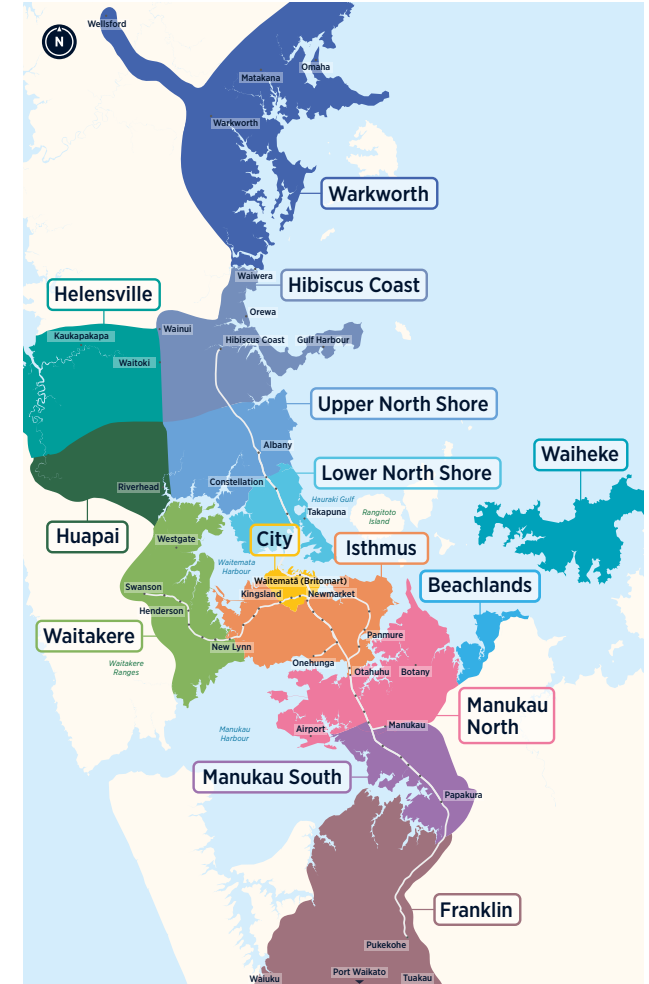

Māngere Ōtāhuhu Papatoetoe

Southern Bus Timetable

- 31** **32**
- 36** **38**
- 309** **309X**
- 313** **321**
- 324** **325**
- 326** **351**

Routes

- 31** Māngere Town Centre, Papatoetoe, Hunters Corner, Otara, Botany **2**
- 32** Māngere Town Centre, Ōtāhuhu Station, Ōtāhuhu Town Centre, Sylvia Park **4**
- 36** Manukau Station, Papatoetoe Station, Māngere Town Centre, Onehunga **6**
- 38** Onehunga, Māngere Bridge, Māngere Town Centre, Airport **11**
- 309** Māngere Town Centre, Favona, Māngere Bridge, Onehunga, Queenstown Rd, Pah Rd, City **16**
- 309X** Māngere Town Centre, Favona, Māngere Bridge, Queenstown Rd, Pah Rd (non-stop Greenwood's Corner to Newmarket), City **18**
- 313** Māngere Town Centre, Henwood Rd, Old Papatoetoe, Wallace Rd, Manukau Station **19**
- 321** Middlemore, Hospitals, Waitemata (Britomart) (Monday to Friday only) **21**
- 324** Māngere Town Centre, Favona, James Fletcher Drive, Ōtāhuhu Station, Ōtāhuhu Town Centre, Seaside Park **22**
- 325** Māngere Town Centre, Ōtāhuhu Station, Ōtāhuhu Town Centre, Bairds Rd, Otara, Manukau Station **24**
- 326** Māngere Town Centre, Tidal Rd, Portage Rd, Ōtāhuhu Town Centre, Ōtāhuhu Station **26**
- 351** Ōtāhuhu Station, Ōtāhuhu Town Centre, Highbrook, Botany (Monday to Friday only) **28**

Other timetables available in this area that may interest you

Timetable	Routes
Otara, Papatoetoe, Highbrook, East Tamaki	31, 33, 314, 325, 351, 352, 353, 361
Manurewa	33, 361, 362, 363, 365, 366
Papakura	33, 365, 371, 372, 373, 376, 377, 378, 394
Pukekohe, Waiuku	391, 392, 393, 394, 395, 396, 399
Train timetable	Southern Line Eastern Line

Fare Zones & Boundaries

- Warkworth
- Huapai
- Manukau North
- Hibiscus Coast
- Waitakere
- Manukau South
- Upper North Shore
- City
- Franklin
- Lower North Shore
- Isthmus
- Beachlands
- Helensville
- Waiheke