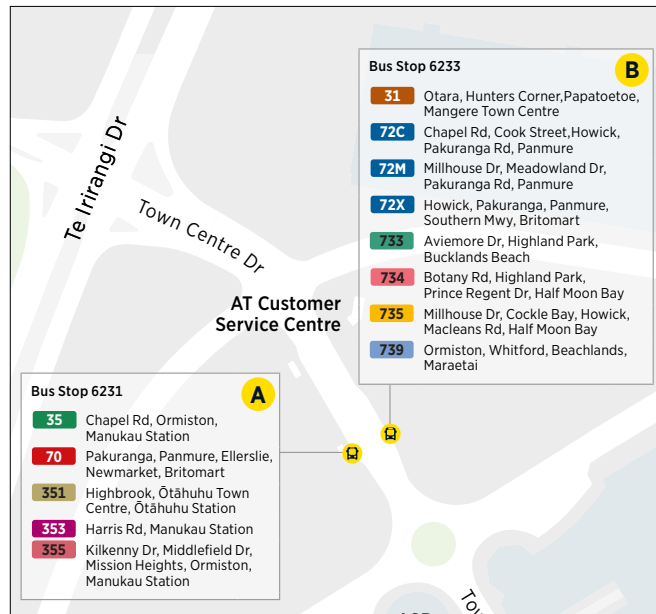

351 Ōtāhuhu Station to Botany Town Centre

via Highbrook

	Stop B Otāhuhu Station (stop 1777)	Stop B Otāhuhu Town Centre (stop 1356)	The Crossing (stop 2073)	Stop A Botany Town Centre (stop 6231)
Monday to	06:00	06:02	06:20	06:31
Friday Only	06:20	06:22	06:40	06:51
	06:40	06:42	07:00	07:11
	07:00	07:02	07:20	07:32
	07:20	07:23	07:42	07:55
	07:40	07:43	08:02	08:15
	08:00	08:03	08:22	08:35
	08:20	08:23	08:42	08:54
	08:40	08:42	09:00	09:12
	09:00	09:02	09:20	09:32
	09:30	09:32	09:50	10:02
	10:00	10:02	10:20	10:32
	10:30	10:32	10:50	11:02
	11:00	11:02	11:20	11:32
	11:30	11:32	11:50	12:02
	12:00	12:02	12:20	12:32
	12:30	12:32	12:50	13:02
	13:00	13:02	13:20	13:32
	13:30	13:32	13:50	14:02
	14:00	14:03	14:22	14:35
	14:30	14:33	14:52	15:05
	15:00	15:03	15:24	15:39
	15:20	15:23	15:47	16:02
	15:40	15:43	16:07	16:22
	16:00	16:03	16:27	16:43
	16:20	16:23	16:48	17:05
	16:40	16:43	17:08	17:25
	17:00	17:03	17:28	17:43
	17:20	17:23	17:45	18:00
	17:40	17:43	18:05	18:16
	18:00	18:02	18:19	18:30
	18:30	18:32	18:49	19:00

Times in bold are scheduled, all other times are approximate

Route Map

Onehunga Transport Centre

Otara Interchange

Botany Town Centre

Manukau Station