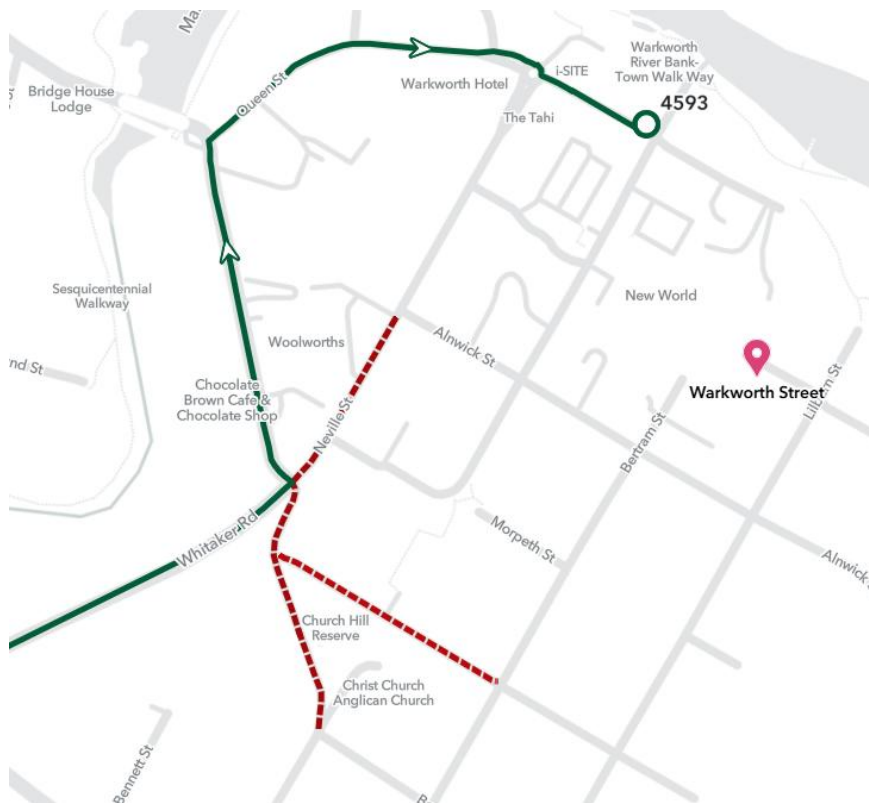

Warkworth ANZAC Parade 2026

5:00am – 12:00pm

DETOUR FOR: 996 and 997	
Loop Service:	
Normal Route to Alnwick Street	
RIGHT Neville Street	
LEFT Queen Street	
STRAIGHT Elizabeth Street	
Continue as normal	

Stop Impacted	Redirect To	Active Services Affected	Active Services NOT Affected	Inbound or Outbound
N/A	N/A	N/A	N/A	N/A

DETOUR FOR: 995 and 998

INBOUND	OUTBOUND
As normal to Percy Street	As normal to Whitaker Road
LEFT Alnwick St	LEFT Mill Lane
RIGHT Bertram Street	RIGHT Queen Street
STRAIGHT Bertram Street	STRAIGHT Baxter Street
RIGHT Palmer Street	Continue as normal
LEFT Whitaker Road	
Continue as normal	

INBOUND:

remix © Mapbox © OpenStreetMap

OUTBOUND:

Stop Impacted	Redirect To	Active Services Affected	Active Services NOT Affected	Inbound or Outbound
N/A	N/A	N/A	N/A	N/A

DETOUR FOR: 999	
Loop Service:	
<i>Normal Route to Whitaker Road</i>	
<i>LEFT Mill Lane</i>	
<i>RIGHT Queen Street</i>	
<i>STRAIGHT Baxter Street</i>	
<i>Continue as normal</i>	

LOOP SERVICE:

Stop Impacted	Redirect To	Active Services Affected	Active Services NOT Affected	Inbound or Outbound
N/A	N/A	N/A	N/A	N/A