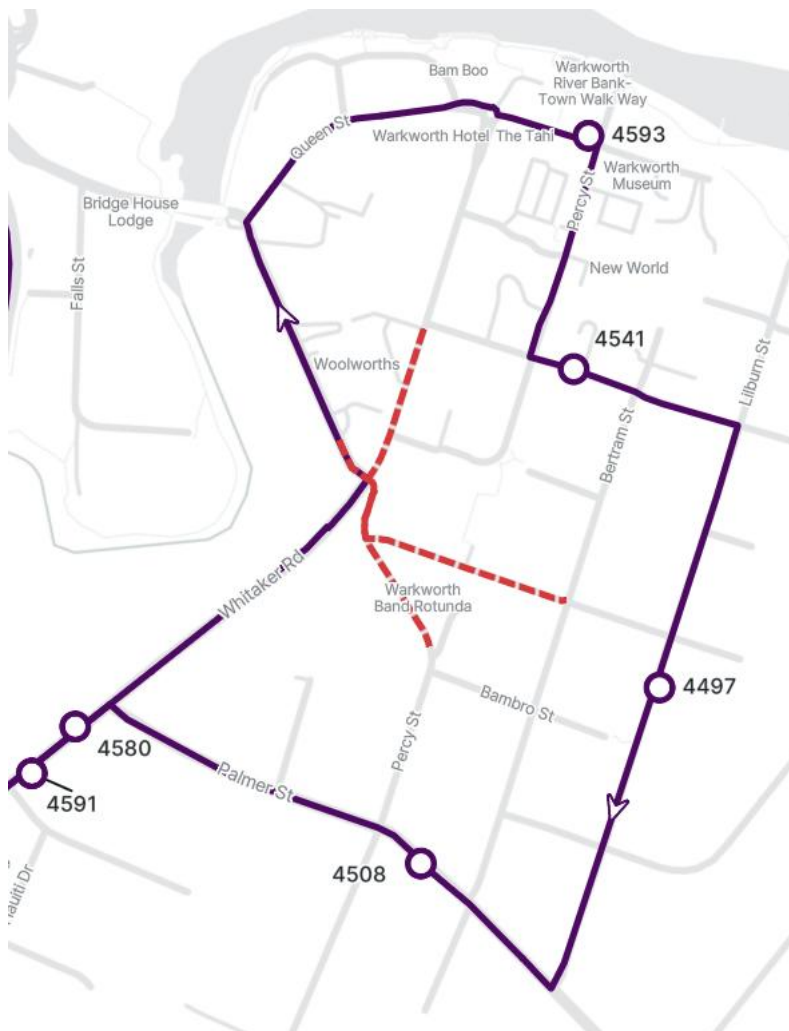

Warkworth ANZAC Parade 2026

5:00am – 12:00pm

DETOUR FOR: 996 and 997	
Loop Service:	
Normal Route to Alnwick Street	
RIGHT Neville Street	
LEFT Queen Street	
STRAIGHT Elizabeth Street	
Continue as normal	

Stop Impacted	Redirect To	Active Services Affected	Active Services NOT Affected	Inbound or Outbound
N/A	N/A	N/A	N/A	N/A

DETOUR FOR: 995 and 998

INBOUND	OUTBOUND
As normal to Percy Street	As normal to Whitaker Road
LEFT Alnwick St	LEFT Mill Lane
RIGHT Bertram Street	RIGHT Queen Street
STRAIGHT Bertram Street	STRAIGHT Baxter Street
RIGHT Palmer Street	Continue as normal
LEFT Whitaker Road	
Continue as normal	

INBOUND:

remix © Mapbox © OpenStreetMap

OUTBOUND:

Stop Impacted	Redirect To	Active Services Affected	Active Services NOT Affected	Inbound or Outbound
N/A	N/A	N/A	N/A	N/A

DETOUR FOR: 999	
Loop Service:	
<i>Normal Route to Whitaker Road</i>	
<i>LEFT Mill Lane</i>	
<i>RIGHT Queen Street</i>	
<i>STRAIGHT Baxter Street</i>	
<i>Continue as normal</i>	

LOOP SERVICE:

Stop Impacted	Redirect To	Active Services Affected	Active Services NOT Affected	Inbound or Outbound
N/A	N/A	N/A	N/A	N/A