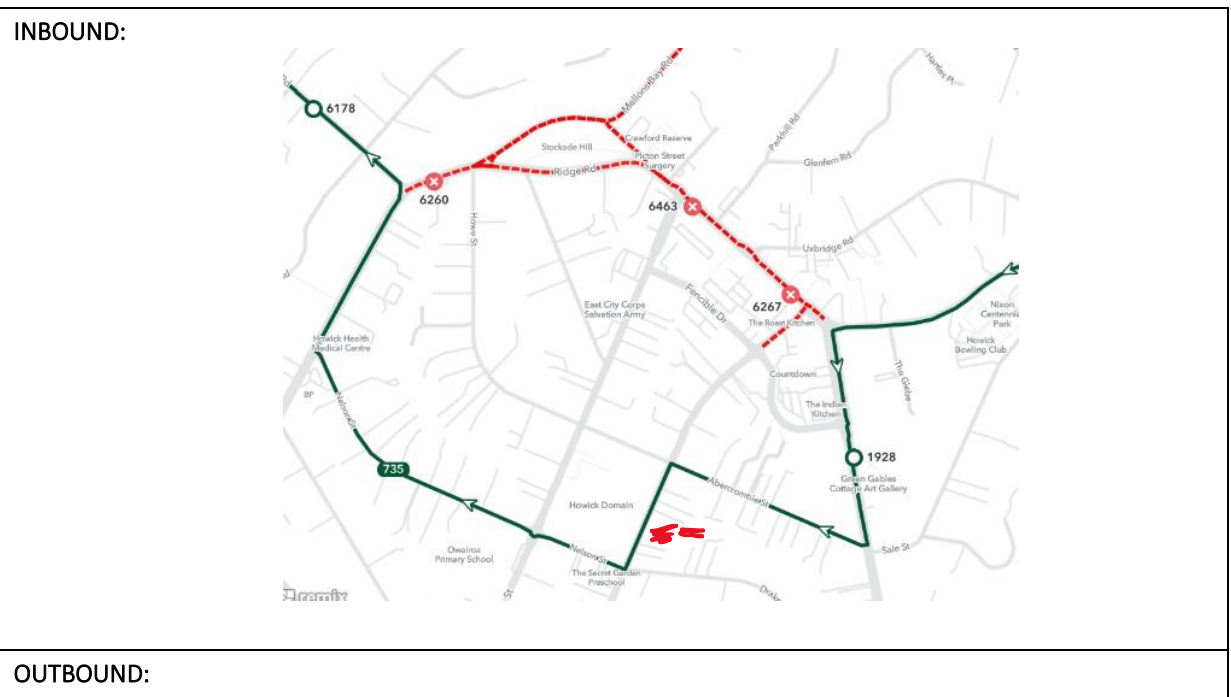

ANZAC Parade - Howick 2026
5:30am to 1:30pm

DETOUR FOR: 735	
INBOUND	OUTBOUND
<i>Normal route until Selwyn Street</i>	<i>Normal route until Bleakhouse Road</i>
<i>LEFT Cook Street</i>	<i>RIGHT Ridge Road</i>
<i>RIGHT Abercrombie Street</i>	<i>LEFT Nelson Street</i>
<i>LEFT Moore Street</i>	<i>LEFT Moore Street</i>
<i>RIGHT Nelson Street</i>	<i>RIGHT Abercrombie Street</i>
<i>RIGHT Ridge Road</i>	<i>LEFT Cook Street</i>
<i>LEFT Bleakhouse Road</i>	<i>RIGHT Selwyn Road</i>
<i>Continue route as normal</i>	<i>Continue route as normal</i>

Stop Codes	Stop Impacted	Redirect To	Active Services Affected	Inbound or Outbound
Stop ID 6267	Howick Village	6279 Nixon Centennial Park	735	Inbound
Stop ID 6463	Picton St	6178 Patons Road	735	Inbound
Stop ID 6260	Bleakhouse Road	6178 Patons Road	735	Inbound
Stop ID 6263	Bleakhouse Road	Stop ID 1905 Bleakhouse Rd	735	Outbound
Stop ID 6262	Stockade Hill	Stop ID 1905 Bleakhouse Rd	735	Outbound
Stop ID 6264	Howick Village	6282 Nixon Centennial Park	735	Outbound

DETOUR FOR: 72C, 70H	
INBOUND	OUTBOUND
Normal route until Cook Street then:	Normal route until Ridge Road
LEFT turn onto Abercrombie Street	RIGHT onto Nelson Street
LEFT onto Moore Street	LEFT onto Moore Street
RIGHT onto Nelson Street	RIGHT onto Abercrombie Street
LEFT onto Ridge Road then	RIGHT onto Cook Street
Continue route as normal	Continue as normal

DETOUR FOR: 70H	
INBOUND	OUTBOUND
	Normal route until Ridge Road
	RIGHT onto Nelson Street
	LEFT onto Moore Street
	RIGHT onto Abercrombie Street
	RIGHT onto Cook Street
	Continue as normal

INBOUND:
OUTBOUND: