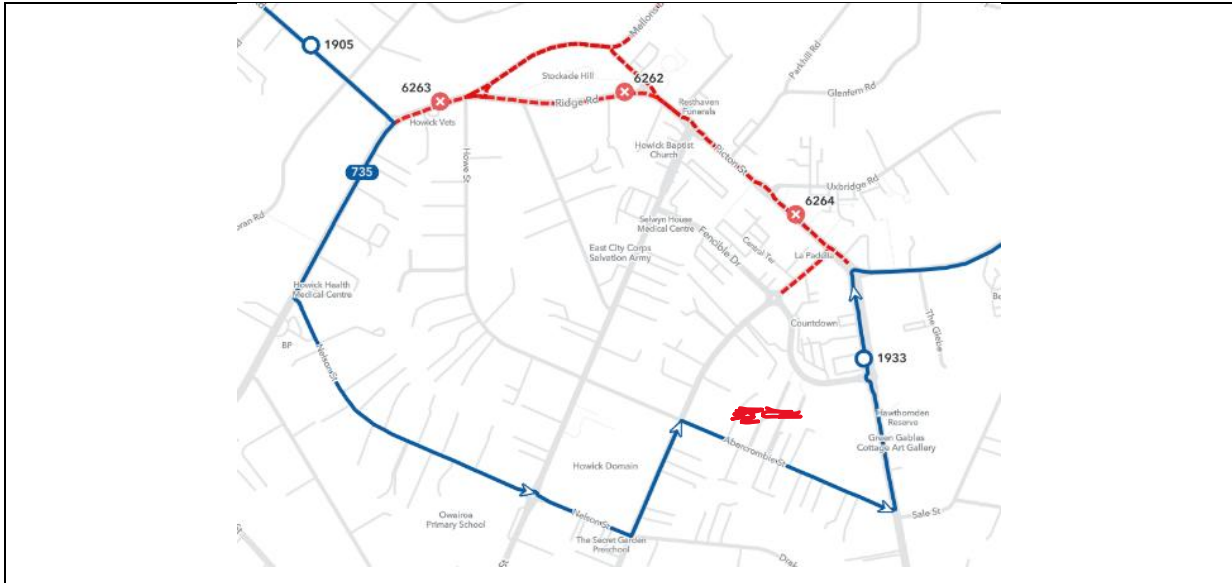

ANZAC Parade - Howick 2026
5:30am to 1:30pm

DETOUR FOR: 735	
INBOUND	OUTBOUND
<i>Normal route until Selwyn Street</i>	<i>Normal route until Bleakhouse Road</i>
<i>LEFT Cook Street</i>	<i>RIGHT Ridge Road</i>
<i>RIGHT Abercrombie Street</i>	<i>LEFT Nelson Street</i>
<i>LEFT Moore Street</i>	<i>LEFT Moore Street</i>
<i>RIGHT Nelson Street</i>	<i>RIGHT Abercrombie Street</i>
<i>RIGHT Ridge Road</i>	<i>LEFT Cook Street</i>
<i>LEFT Bleakhouse Road</i>	<i>RIGHT Selwyn Road</i>
<i>Continue route as normal</i>	<i>Continue route as normal</i>

DETOUR FOR: 72C, 70H	
INBOUND	OUTBOUND
Normal route until Cook Street then:	Normal route until Ridge Road
LEFT turn onto Abercrombie Street	RIGHT onto Nelson Street
LEFT onto Moore Street	LEFT onto Moore Street
RIGHT onto Nelson Street	RIGHT onto Abercrombie Street
LEFT onto Ridge Road then	RIGHT onto Cook Street
Continue route as normal	Continue as normal

DETOUR FOR: 711

INBOUND	OUTBOUND
Start trip at stop ID 1928 Hawthorden Reserve	As normal until Cook Street
Continue route as normal	LEFT onto Abercrombie Street
	RIGHT onto Moore Street
	RIGHT onto Fencible Drive
	RIGHT onto Cook Street
	Terminate at stop ID 1928 Hawthorden Reserve

DETOUR FOR: 70H	
INBOUND	OUTBOUND
	Normal route until Ridge Road
	RIGHT onto Nelson Street
	LEFT onto Moore Street
	RIGHT onto Abercrombie Street
	RIGHT onto Cook Street
	Continue as normal

INBOUND:
OUTBOUND: