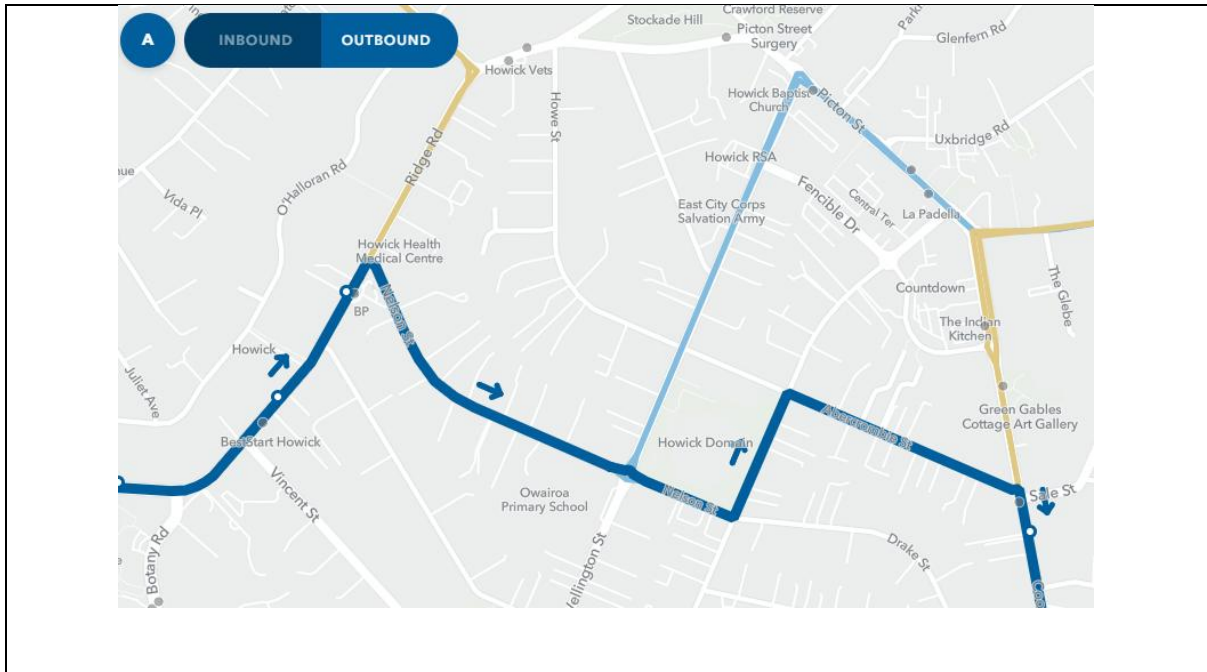

DETOUR FOR: 72C, 70H	
INBOUND	OUTBOUND
Normal route until Cook Street then:	Normal route until Ridge Road
LEFT turn onto Abercrombie Street	RIGHT onto Nelson Street
LEFT onto Moore Street	LEFT onto Moore Street
RIGHT onto Nelson Street	RIGHT onto Abercrombie Street
LEFT onto Ridge Road then	RIGHT onto Cook Street
Continue route as normal	Continue as normal

DETOUR FOR: 711

INBOUND	OUTBOUND
Start trip at stop ID 1928 Hawthorden Reserve	As normal until Cook Street
Continue route as normal	LEFT onto Abercrombie Street
	RIGHT onto Moore Street
	RIGHT onto Fencible Drive
	RIGHT onto Cook Street
	Terminate at stop ID 1928 Hawthorden Reserve

INBOUND:

OUTBOUND:

Stop Impacted	Redirect To	Active Services Affected	Active Services NOT Affected	Inbound or Outbound
Stop ID 6264 Howick Village	Stop ID 1928 Hawthorne Reserve	711		Inbound
Stop ID 1933 Hawthorden Reserve	Stop ID 1928 Hawthorne Reserve	711		Outbound
Stop ID 6267 Howick Village	Stop ID 1928 Hawthorne Reserve	711		Outbound

DETOUR FOR: 70H	
INBOUND	OUTBOUND
	Normal route until Ridge Road
	RIGHT onto Nelson Street
	LEFT onto Moore Street
	RIGHT onto Abercrombie Street
	RIGHT onto Cook Street
	Continue as normal

INBOUND:
OUTBOUND: