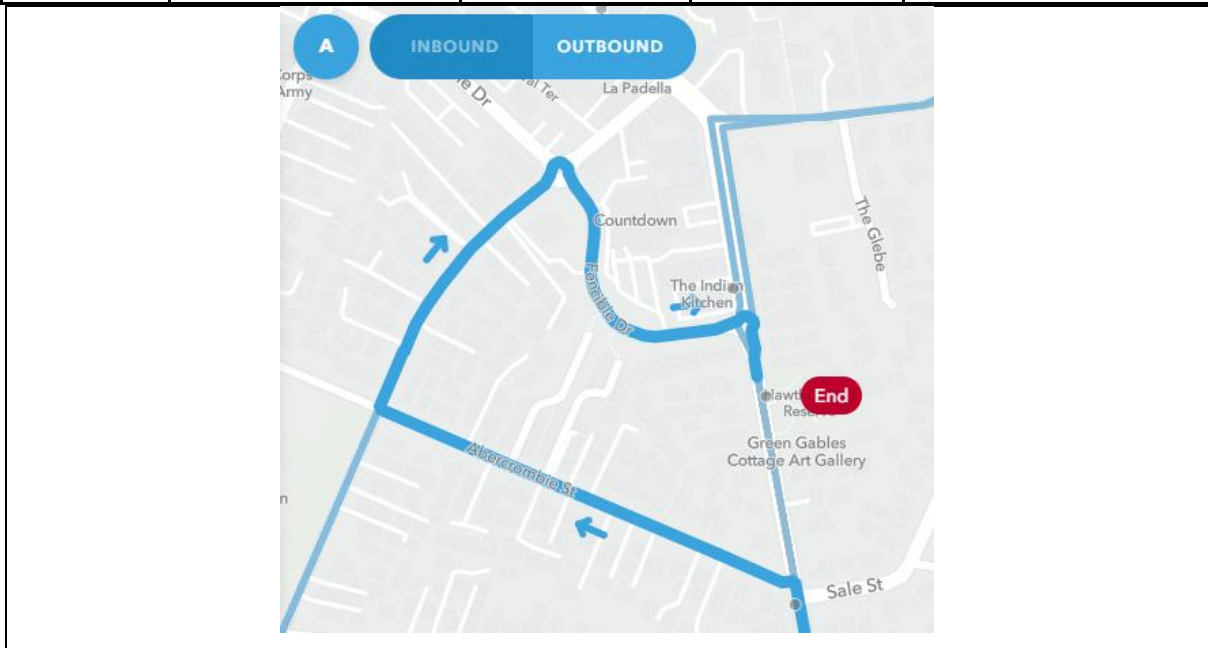

DETOUR FOR: 72M, 72X	
INBOUND	OUTBOUND
Normal route until Selwyn Road	Normal route until Ridge Road
Left Cook Street (do not use Picton Street)	Right Nelson Street
Right Abercrombie Street	Left Moore Street
Left Moore Street	Right Abercrombie Street
Right Nelson Street	Left Cook Street
Left Ridge Road	Right Selwyn Road
Continue as normal	Continue as normal

DETOUR FOR: 711

INBOUND	OUTBOUND
Start trip at stop ID 1928 Hawthorden Reserve	As normal until Cook Street
Continue route as normal	LEFT onto Abercrombie Street
	RIGHT onto Moore Street
	RIGHT onto Fencible Drive
	RIGHT onto Cook Street
	Terminate at stop ID 1928 Hawthorden Reserve

INBOUND:

OUTBOUND:

Stop Impacted	Redirect To	Active Services Affected	Active Services NOT Affected	Inbound or Outbound
Stop ID 6264 Howick Village	Stop ID 1928 Hawthorne Reserve	711		Inbound
Stop ID 1933 Hawthorden Reserve	Stop ID 1928 Hawthorne Reserve	711		Outbound
Stop ID 6267 Howick Village	Stop ID 1928 Hawthorne Reserve	711		Outbound

DETOUR FOR: 70H	
INBOUND	OUTBOUND
	Normal route until Ridge Road
	RIGHT onto Nelson Street
	LEFT onto Moore Street
	RIGHT onto Abercrombie Street
	RIGHT onto Cook Street
	Continue as normal

INBOUND:
OUTBOUND: