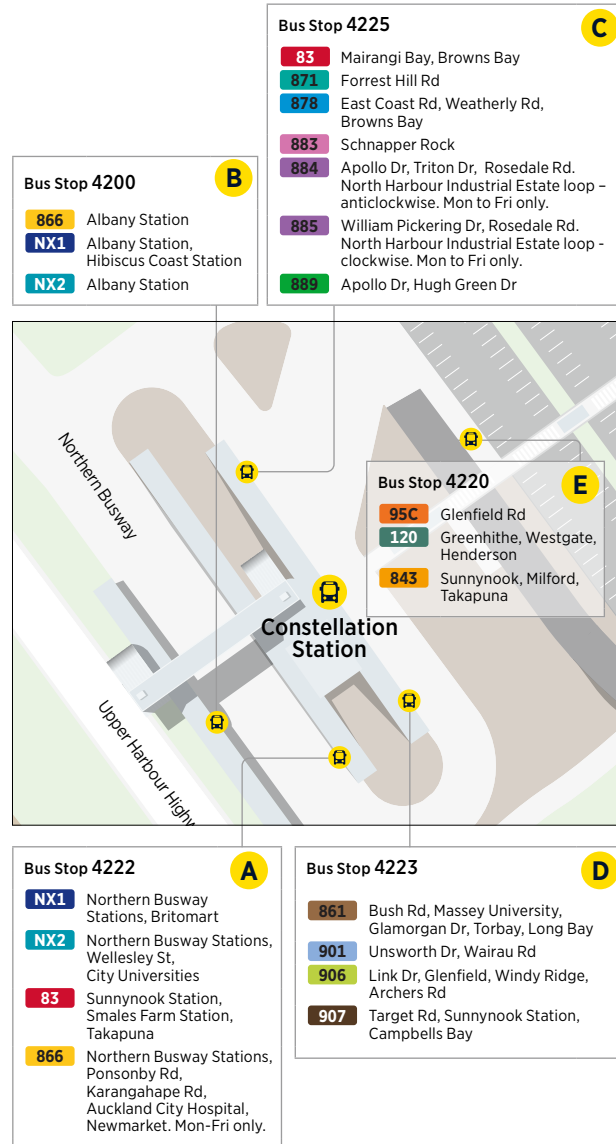

878 Constellation Station to Browns Bay

via East Coast Rd and Weatherly Rd

	Stop C Constellation (Stop 4225)	Northcross Shops (Stop 3185)	Browns Bay Shops
Sunday and Public Holidays	07:00	07:10	07:23
	07:30	07:40	07:53
	08:00	08:10	08:23
	08:30	08:40	08:53
	09:00	09:10	09:23
	09:30	09:40	09:53
	10:00	10:10	10:25
Then at the following minutes past each hour	:30	:42	:55
	:00	:12	:25
until	17:00	17:12	17:25
	17:30	17:40	17:53
	18:00	18:10	18:23
	18:30	18:40	18:53
	19:00	19:10	19:23
	19:30	19:40	19:53
	20:00	20:10	20:23
	20:30	20:40	20:53
	21:00	21:10	21:23
	21:30	21:40	21:53
	22:00	22:10	22:23
	22:30	22:40	22:53
	23:00	23:10	23:23

Route Map

Albany Bus Station

Constellation Bus Station

Smales Farm Bus Station

Takapuna Transport Centre