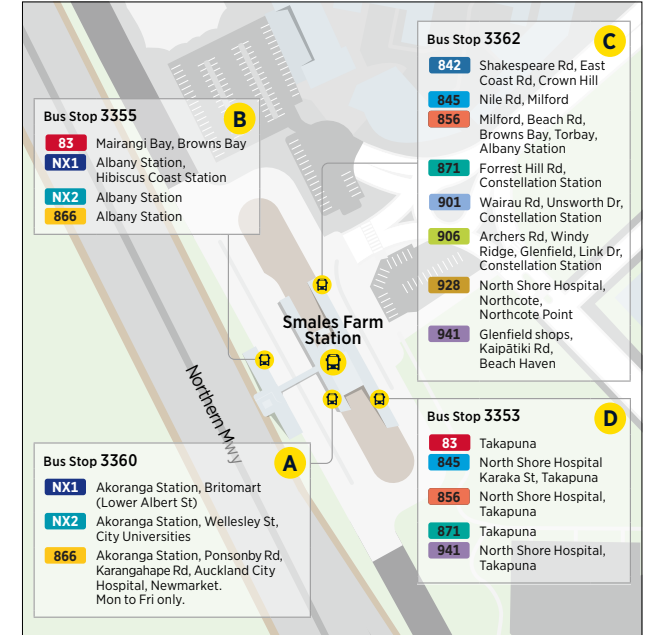

856 Albany Station to Takapuna

via Torbay, Beach Rd, Milford, Smales Farm Station and North Shore Hospital

	Stop D Albany Bus Station (Stop 4229)	Torbay Shops (Stop 3066)	Browns Bay Shops (Stop 3107)	Mairangi Bay Shops (Stop 3139)	Stop D Smales Farm Station (Stop 3353)	North Shore Hospital (Stop 3998)	Stop D Takapuna
Saturday	06:00	06:14	06:19	06:26	06:39	06:41	06:48
	06:30	06:44	06:49	06:56	07:09	07:11	07:18
	07:00	07:14	07:21	07:28	07:41	07:43	07:50
	07:30	07:44	07:51	07:58	08:11	08:13	08:20
	08:00	08:14	08:21	08:28	08:41	08:44	08:53
	08:30	08:46	08:52	08:58	09:11	09:14	09:23
	09:00	09:16	09:22	09:30	09:45	09:48	09:57
	09:30	09:46	09:52	10:00	10:15	10:18	10:27
	10:00	10:16	10:22	10:30	10:45	10:48	10:57
	10:30	10:46	10:52	11:01	11:18	11:21	11:30
	11:00	11:16	11:22	11:31	11:48	11:51	12:00
	11:30	11:46	11:52	12:01	12:18	12:21	12:30
	12:00	12:16	12:22	12:31	12:48	12:51	13:00
	12:30	12:46	12:52	13:01	13:15	13:17	13:26
	13:00	13:16	13:22	13:30	13:45	13:47	13:56
	13:30	13:46	13:52	14:00	14:15	14:17	14:26
	14:00	14:16	14:22	14:30	14:45	14:47	14:56
	14:30	14:46	14:52	15:00	15:15	15:17	15:26
	15:00	15:16	15:22	15:30	15:45	15:47	15:56
	15:30	15:46	15:52	16:00	16:15	16:17	16:26
	16:00	16:16	16:22	16:30	16:45	16:47	16:56
	16:30	16:46	16:52	17:00	17:15	17:17	17:26
	17:00	17:16	17:22	17:30	17:45	17:47	17:56
	17:30	17:46	17:52	18:00	18:15	18:17	18:26
	18:00	18:16	18:22	18:30	18:45	18:47	18:56
	18:30	18:45	18:50	18:59	19:15	19:17	19:26
	19:00	19:15	19:20	19:27	19:40	19:42	19:49
	19:30	19:45	19:50	19:57	20:10	20:12	20:19
	20:00	20:15	20:20	20:27	20:40	20:42	20:49
	20:30	20:45	20:50	20:57	21:10	21:12	21:19
	21:00	21:15	21:20	21:27	21:40	21:42	21:49
	21:30	21:43	21:48	21:56	22:10	22:12	22:19
	22:00	22:13	22:18	22:26	22:40	22:42	22:49
	22:30	22:43	22:48	22:56	23:10	23:12	23:19

Route Map

Albany Bus Station

Constellation Bus Station

Smales Farm Bus Station

Takapuna Transport Centre