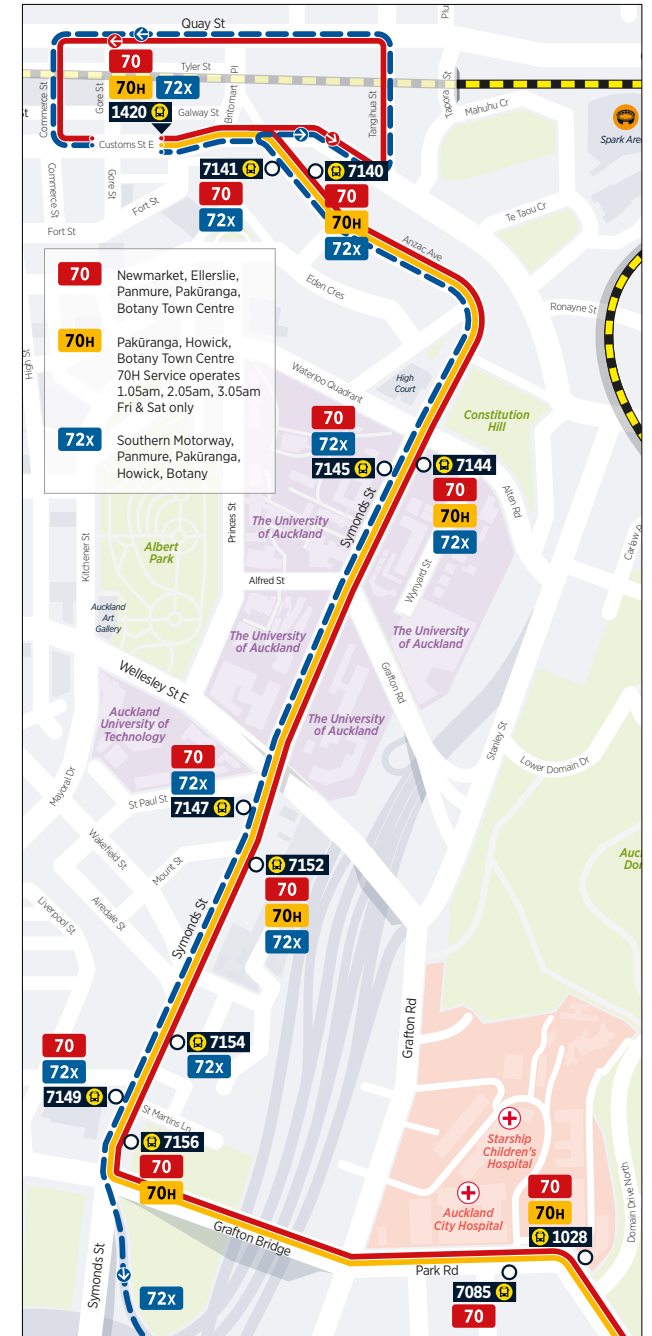

739 Botany Town Centre to Beachlands and Maraetai

via Ormiston and Whitford

	Stop B Botany Town Centre (stop 6233)	Third View Avenue (stop 2190)	Maraetai Beach (stop 2146)
Saturday	07:00	07:31	07:48
	08:00	08:31	08:48
	09:00	09:31	09:48
	10:00	10:31	10:48
	11:00	11:31	11:48
	12:00	12:31	12:48
	13:00	13:31	13:48
	14:00	14:31	14:48
	15:00	15:31	15:48
	16:00	16:31	16:48
	17:00	17:31	17:48
	18:00	18:31	18:48
	19:00	19:31	19:48

739 Botany Town Centre to Beachlands and Maraetai

via Ormiston and Whitford

	Stop B Botany Town Centre (stop 6233)	Third View Avenue (stop 2190)	Maraetai Beach (stop 2146)
Sunday and Public Holidays	07:00	07:31	07:48
	08:00	08:31	08:48
	09:00	09:31	09:48
	10:00	10:31	10:48
	11:00	11:31	11:48
	12:00	12:31	12:48
	13:00	13:31	13:48
	14:00	14:31	14:48
	15:00	15:31	15:48
	16:00	16:31	16:48
	17:00	17:31	17:48
	18:00	18:31	18:48
	19:00	19:31	19:48

Times in bold are scheduled, all other times are approximate

Route Map

City centre

Beachlands

Botany

Panmure

Maraeai

Manukau