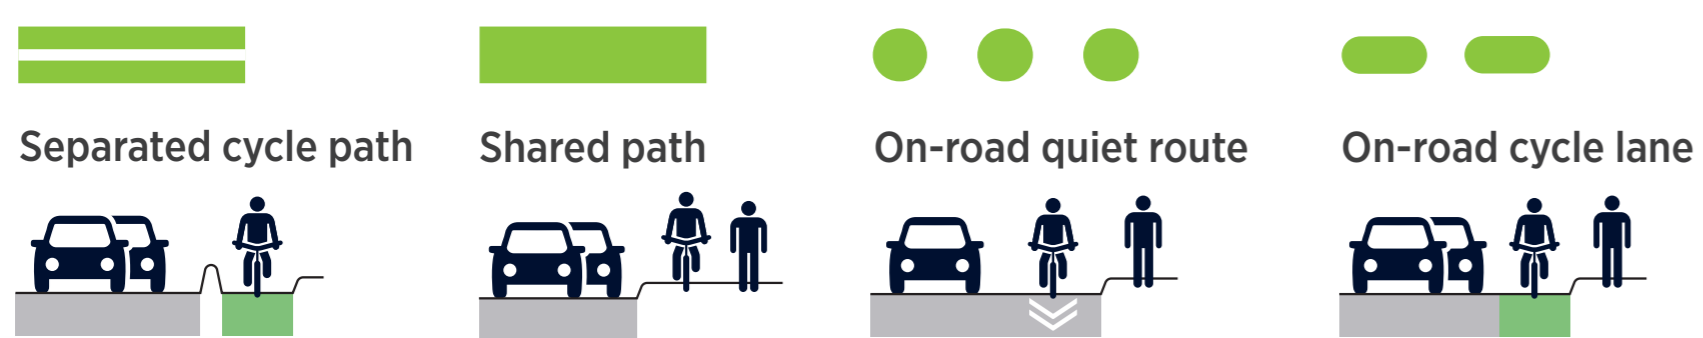

City Centre Loop

Types of paths

Legend

	Bus stop
	Train station
	Ferry terminal
	Cafe
	Restaurant
	Bar
	Shopping
	Accommodation
	Stadium
	Concert venue
	Train line

Path information

	See something on the City Centre Loop that needs attention? Report damage or maintenance issues at: contact.at.govt.nz
--	--