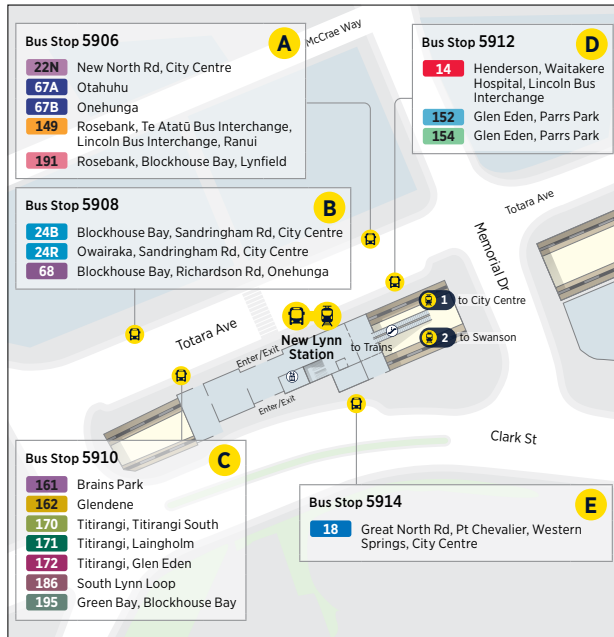

New Lynn Station