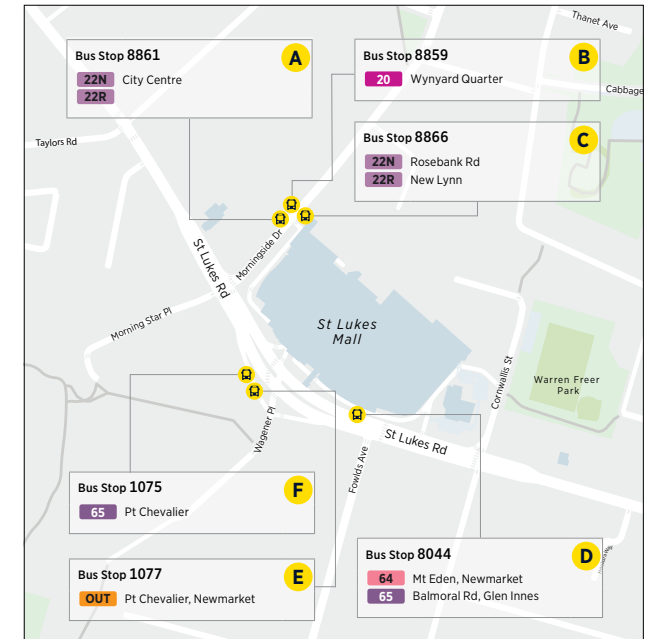

Avondale

City Centre

St Lukes

New Lynn Station

Blockhouse Bay

Wynyard Quarter