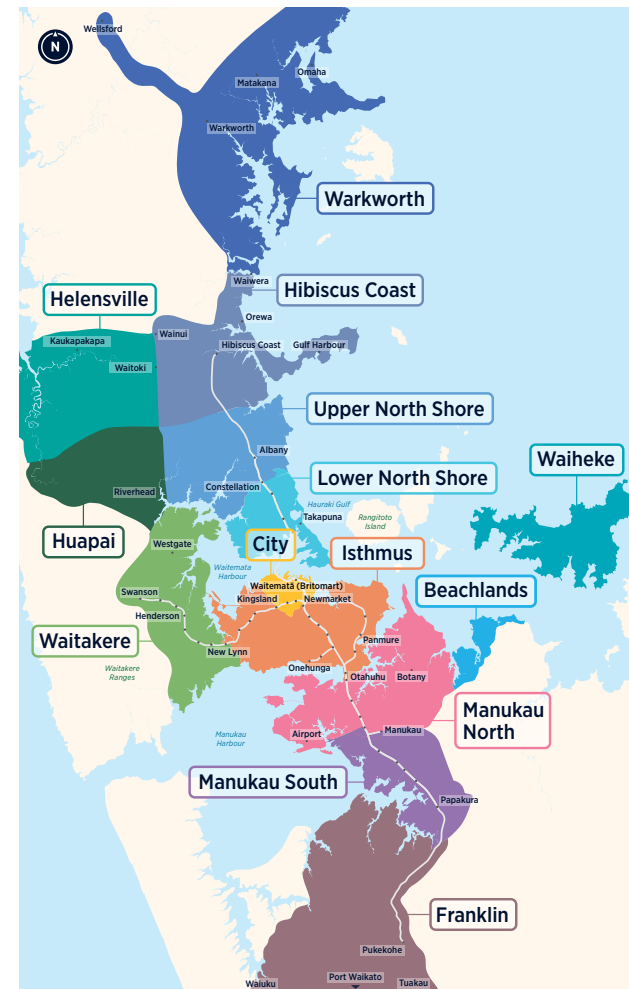

# Avondale New Lynn Rosebank Rd New North Rd

## Central Bus Timetable

▶▶ 20

▶ 22N

▶ 22R

▶▶▶ 209

## Routes

- ▶ 20 St Lukes, Kingsland, Ponsonby, Wynyard Quarter
- ▶ 22N, 22R New Lynn, Rosebank Rd, Avondale, New North Rd to City
- ▶ 22N, 22R City to New North Rd, Avondale, Rosebank Rd, New Lynn
- ▶ 209 Titirangi, Green Bay, Blockhouse Bay, Mt Albert, New North Rd, Bond St, City (Monday to Friday peak only)

## Fare Zones & Boundaries

- Warkworth
- Hibiscus Coast
- Upper North Shore
- Lower North Shore
- Helensville
- Huapai
- Waitakere
- City
- Isthmus
- Waiheke
- Manukau North
- Manukau South
- Franklin
- Beachlands