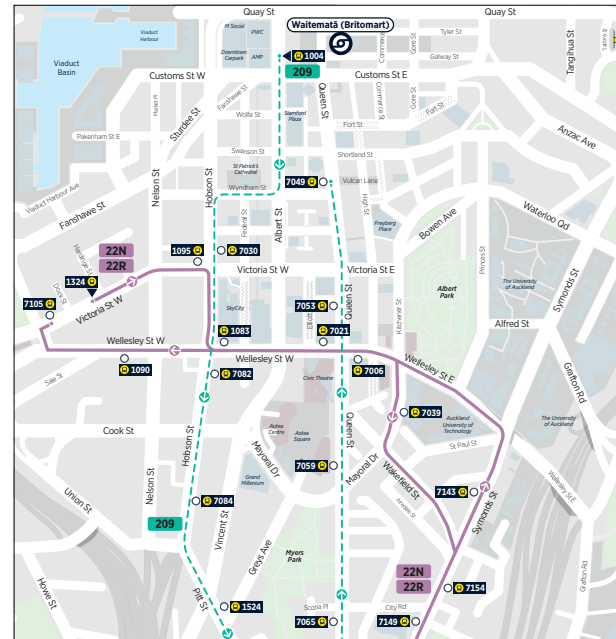

City Centre