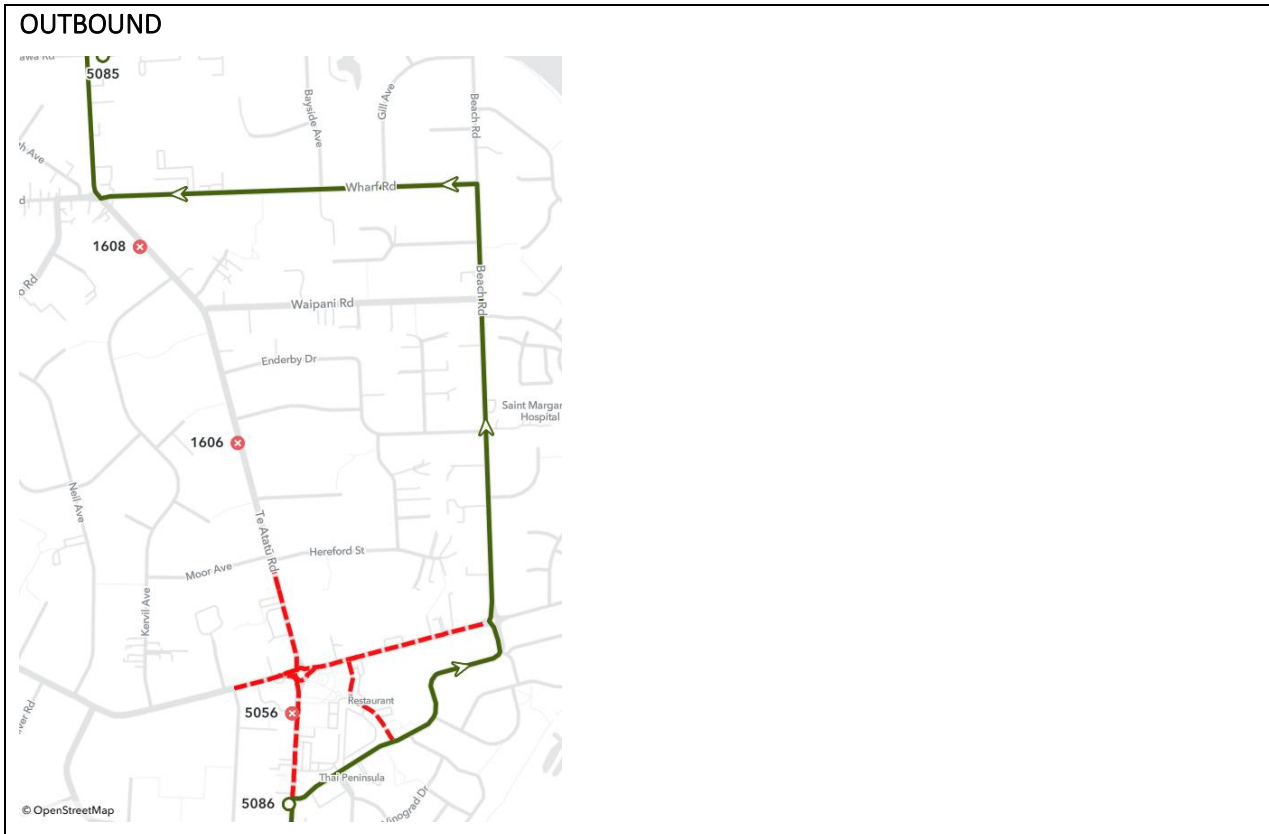

## Te Atatu – ANZAC Day 2025

**8:00am – 12:00pm**

ROUTE: 13 - Loop	
INBOUND	OUTBOUND
As normal until Beach Road	N/A
Continue straight on Gunner Drive (do not use Harbour View Road)	
Left Te Atatu Road	
Continue loop as normal	
As normal until Te Atatu Road	
Left Yeovil Road (do not use Te Atatu Road)	
Left Taikata Road	
Continue as normal	

Stop Impacted	Stop Name	Redirect To	Active Services Affected	Inbound or Outbound
1671	Jack Pringle Park	5093 - Yeovil Road	13	Inbound
5091	Te Atatu Peninsula Library	5093 - Yeovil Road	13	Inbound
5056	Te Atatu Peninsula Library	5076 - Neil Avenue	13	Inbound
5086	Yeovil Road	5076 - Neil Avenue	13	Inbound
5074	Te Atatu Union Church	5076 - Neil Avenue	13	Inbound
1698	Ramlea Park	5076 - Neil Avenue	13	Inbound

**ROUTE: 135**

INBOUND	OUTBOUND
As normal until Te Atatu Road	As normal until Te Atatu Road
Left Wharf Road	Right Gunner Drive
Right Beach Road	Straight RAB Beach Road
Straight RAB Gunner Drive	Left Wharf Road
Left Te Atatu Road	Right Te Atatu Road
Continue as normal	Continue as normal

**INBOUND**

Stop Impacted	Stop Name	Redirect To	Active Services Affected	Inbound or Outbound
5087	Te Atatu Road/Wharf Road	5085 – Totara Road/Te Atatu Road	135	Inbound
5089	Brennan Avenue	5093 – Yeovil Road	135	Inbound
5091	Te Atatu Peninsula Library	5093 – Yeovil Road	135	Inbound
5056	Te Atatu Peninsula Library	5086 - Yeovil Road	135	Outbound
1606	Brennan Avenue	1614 – Tawa Road	135	Outbound
1608	Te Atatu Road/Wharf Road	1614 – Tawa Road	135	Outbound