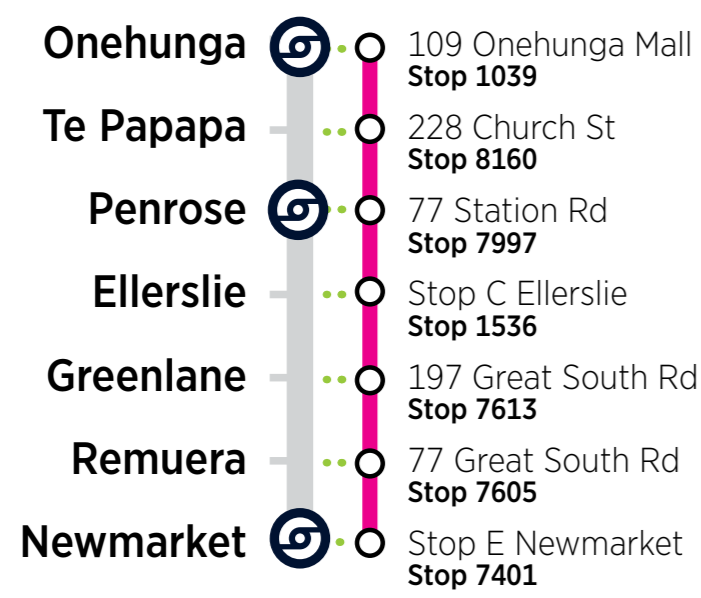

Towards Newmarket

STATION	Onehunga	Te Papapa	Penrose	Ellerslie	Greenlane	Remuera	Newmarket
RAIL BUS STOP	109 Onehunga Mall Stop 1039	228 Church St Stop 8160	77 Station Rd Stop 7997	Stop C Ellerslie Stop 1536	197 Great South Rd Stop 7613	77 Great South Rd Stop 7605	Stop E Newmarket Stop 7401
RBO	06:10	06:14	06:18	06:21	06:25	06:28	06:33
RBO	06:40	06:44	06:48	06:52	06:56	06:58	07:03
RBO	07:10	07:14	07:18	07:22	07:26	07:28	07:33
RBO	07:40	07:44	07:49	07:54	07:58	08:00	08:05
Running at the following minutes past each hour between 08:10 and 18:40							
RBO	:10	:14	:19	:23	:28	:30	:35
RBO	:40	:44	:48	:52	:57	:59	:05
Then at the following times							
RBO	19:10	19:14	19:18	19:22	19:26	19:28	19:33
RBO	19:40	19:44	19:48	19:52	19:56	19:58	20:03
RBO	20:10	20:14	20:18	20:22	20:26	20:28	20:33
RBO	20:40	20:44	20:48	20:52	20:56	20:58	21:03
RBO	21:10	21:14	21:18	21:22	21:26	21:28	21:33
RBO	21:40	21:44	21:48	21:52	21:56	21:58	22:03
RBO	22:10	22:14	22:18	22:22	22:26	22:28	22:33
RBO	22:40	22:44	22:48	22:52	22:56	22:58	23:03
Trips below operate Saturday only							
RBO	23:10	23:14	23:18	23:22	23:26	23:28	23:33
RBO	23:40	23:44	23:48	23:52	23:56	23:58	00:03
RBO	00:10	00:14	00:18	00:22	00:26	00:28	00:33
RBO	00:40	00:44	00:48	00:52	00:56	00:58	01:03

RBO = Rail Bus Onehunga Line