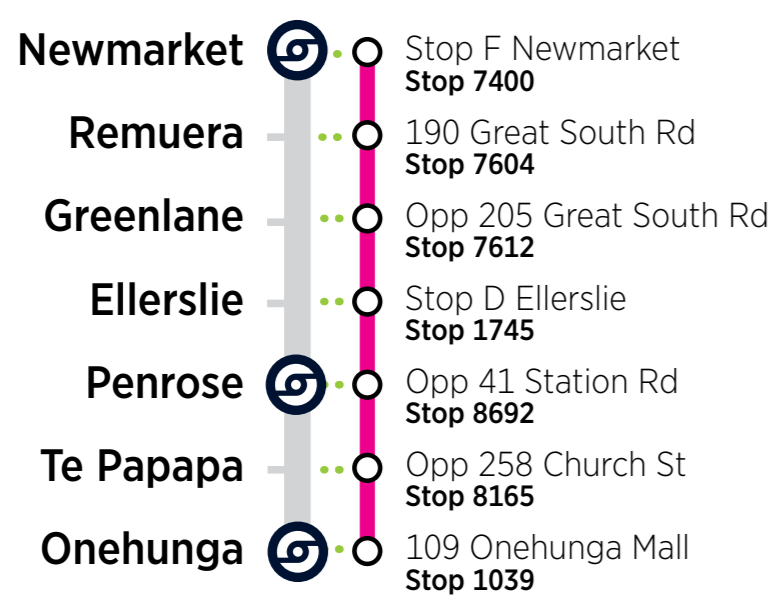

Towards Onehunga

STATION	Newmarket	Remuera	Greenlane	Ellerslie	Penrose	Te Papapa	Onehunga
RAIL BUS STOP	Stop F Newmarket Stop 7400	190 Great South Rd Stop 7604	Opp 205 Great South Rd Stop 7612	Stop D Ellerslie Stop 1745	Opp 41 Station Rd Stop 8692	Opp 258 Church St Stop 8165	109 Onehunga Mall Stop 1039
RBO	06:15	06:19	06:21	06:24	06:27	06:32	06:35
RBO	06:45	06:49	06:52	06:55	06:58	07:03	07:06
RBO	07:15	07:20	07:22	07:26	07:30	07:35	07:38
RBO	07:45	07:50	07:52	07:56	08:00	08:05	08:08
Running at the following minutes past each hour between 08:15 and 18:45							
RBO	:15	:20	:22	:26	:30	:35	:38
RBO	:45	:50	:52	:56	:00	:05	:08
Then at the following times							
RBO	19:15	19:20	19:22	19:26	19:30	19:35	19:38
RBO	19:45	19:50	19:52	19:56	20:00	20:05	20:08
RBO	20:15	20:20	20:22	20:26	20:30	20:35	20:37
RBO	20:45	20:49	20:52	20:55	20:59	21:04	21:07
RBO	21:15	21:19	21:22	21:25	21:29	21:34	21:37
RBO	21:45	21:49	21:52	21:55	21:59	22:04	22:06
RBO	22:15	22:19	22:21	22:24	22:28	22:33	22:36
RBO	22:45	22:49	22:51	22:54	22:58	23:03	23:06
Trips below operate Saturday only							
RBO	23:15	23:19	23:21	23:24	23:28	23:33	23:36
RBO	23:45	23:49	23:51	23:54	23:58	00:03	00:06
RBO	00:15	00:19	00:21	00:24	00:28	00:33	00:36
RBO	00:45	00:49	00:51	00:54	00:58	01:03	01:06

RBO = Rail Bus Onehunga Line

- Customers paying in cash must purchase train tickets at a train station before boarding rail buses.
- Some rail buses cannot accommodate mobility scooters, bicycles, or larger personal items.
- Please make yourself visible to the bus driver and signal the driver to stop.
- AT HOP customers must tag-on when boarding a train or rail bus and tag-off when leaving the station or bus.
- Your AT HOP fare for combined bus and train trips will be calculated based on the start and end of your journey. The journey can use up to five bus or train trips within four hours, with a maximum transfer time of 30 minutes between each trip.
- Terms of use of AT HOP cards are available at AT.govt.nz/ATHOP.

Re-plan your journey on the **AT Mobile app** or **AT website**
Scan the code or call us on 09 366 6400