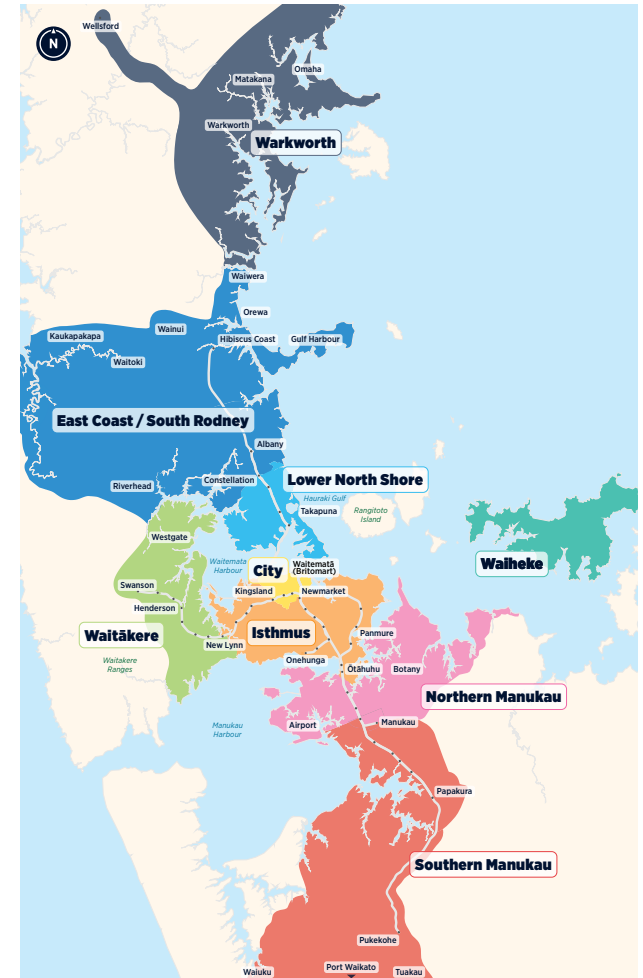

Papakura

Southern Bus Timetable

- ▶▶ **33**
- | **365**
- | **372**
- | **373**
- | **376**
- | **377**
- | **378**
- | **395**

Routes

- **33** Papakura, Great South Rd, Manurewa, Manukau, Ōtāhuhu Town Centre, Ōtāhuhu Station 2
- **365** Manukau Station, Homai, Manurewa, Randwick Park, Takanini Station, Porchester Rd, Papakura Station 8
- **372** Papakura Station, Willis Rd, Sheehan Ave, Dominion Rd, Clevedon Rd, Papakura Station 10
- **373** Red Hill, Settlement Rd, Papakura Station 11
- **376** Auranga, Drury, Papakura Station 13
- **377** Papakura, Rosehill, Park Estate 14
- **378** Karaka Harbourside, Karaka Lakes, Papakura Station 15
- **395** Waiuku, Kingseat Rd, Linwood Rd, Papakura Station - limited service 16

Other timetables available in this area that may interest you

| Timetable | Routes |
|---|--|
| Mangere, Ōtāhuhu, Papatoetoe | 31, 32, 36, 38, 309, 309x, 313, 321, 324, 325, 326, 351 |
| Otara, Papatoetoe, Highbrook, East Tamaki | 31, 33, 314, 325, 351, 352, 353, 361 |
| Manurewa | 33, 361, 362, 363, 365, 366 |
| Pukekohe, Waiuku | 391, 392, 393, 394, 395, 396, 399 |
| Airport | Airport Link |
| Train timetable | Southern Line |

Fare Zones & Boundaries

- Warkworth
- Waitakere
- Waiheke
- East Coast/South Rodney
- City
- Manukau North
- Lower North Shore
- Isthmus
- Manukau South

Effective 27 April 2025

For more information on fares visit www.AT.govt.nz/fares