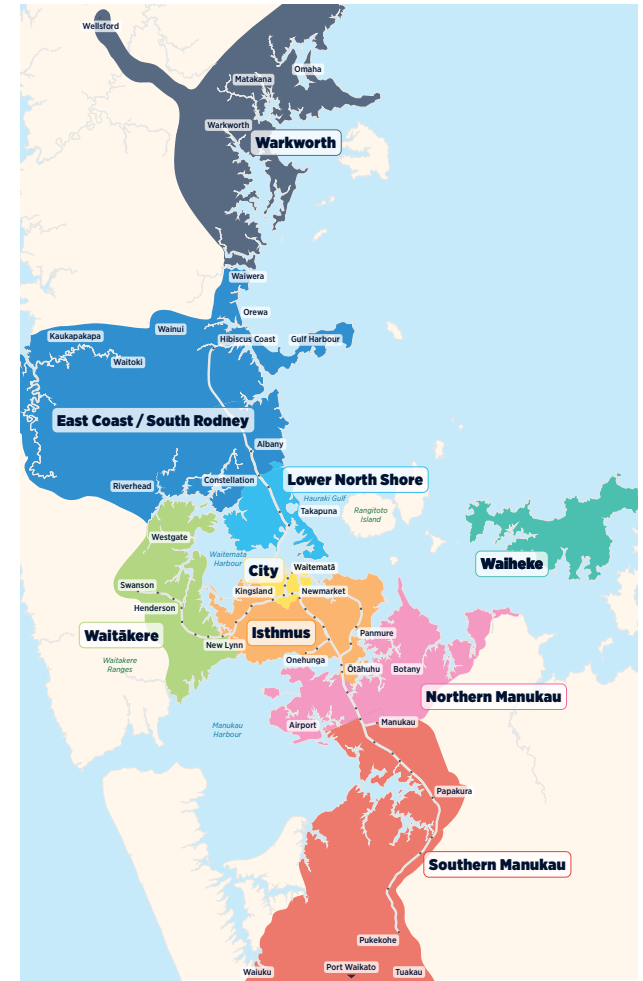

Papakura

Southern Bus Timetable

- ▶▶ **33**
- | **364**
- | **365**
- | **372**
- | **373**
- | **376**
- | **377**
- | **378**
- | **379**
- | **395**

Routes

- | **33** Papakura, Great South Rd, Manurewa, Manukau, Ōtāhuhu Town Centre, Ōtāhuhu Station 2
- | **364** Manurewa, Conifer Grove, Takaanini, Papakura 6
- | **365** Manukau Station, Homai, Manurewa, Randwick Park, Takaanini Station, Porchester Rd, Papakura Station 8
- | **372** Papakura Station, Willis Rd, Sheehan Ave, Dominion Rd, Clevedon Rd, Papakura Station 10
- | **373** Red Hill, Settlement Rd, Papakura Station 11
- | **376** Auranga, Drury, Papakura Station 12
- | **377** Papakura, Rosehill, Park Estate 13
- | **378** Karaka Harbourside, Karaka Lakes, Papakura Station 14
- | **379** Papakura Station, Great South Rd, Linwood Rd, Mckenzie Rd, Torkar Rd, Clarks Beach Bowling Club 15
- | **395** Waiuku, Kingseat Rd, Linwood Rd, Papakura Station – limited service 16

Other timetables available in this area that may interest you

Timetable	Routes
Māngere, Ōtāhuhu, Papatoetoe	31, 32, 36, 38, 309, 309x, 313, 321, 324, 325, 326, 351
Ōtara, Papatoetoe, Highbrook, East Tāmaki	31, 33, 39, 314, 325, 351, 352, 353
Manurewa	33, 39, 362, 363, 365, 366
Pukekohe, Waiuku	391, 392, 393, 394, 395, 396
Airport	Airport Link
Train timetable	Southern Line

Fare Zones & Boundaries

- Warkworth
- Waitākere
- Waiheke
- East Coast/South Rodney
- City
- Manukau North
- Lower North Shore
- Isthmus
- Manukau South

Effective 19 April 2025

For more information on fares visit www.at.govt.nz/fares