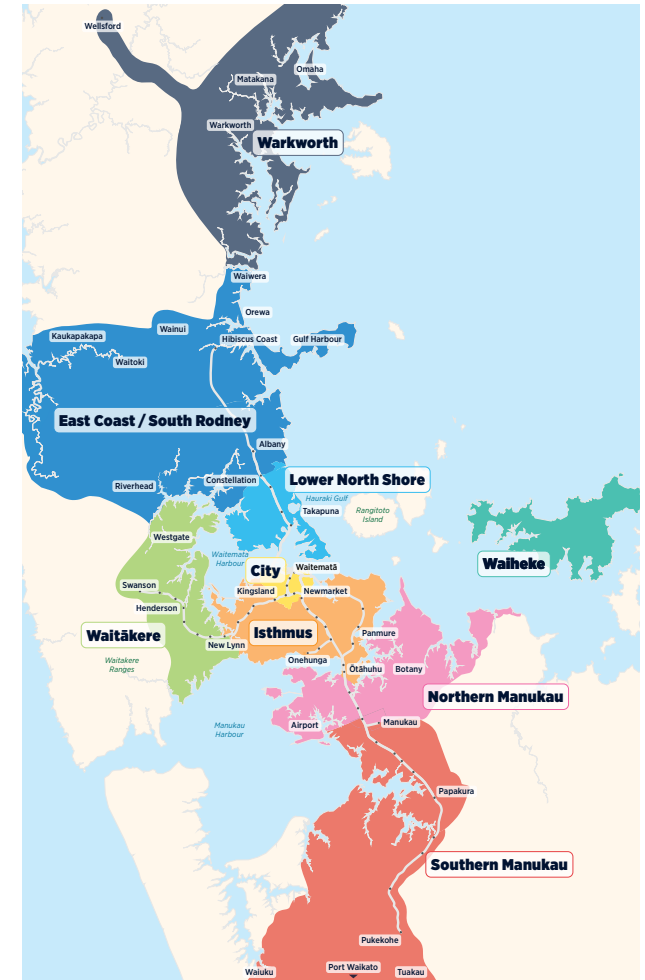

Papakura

Southern Bus Timetable

- ▶▶ **33**
- | **364**
- | **365**
- | **372**
- | **373**
- | **376**
- | **377**
- | **378**
- | **379**
- | **395**

Routes

- | **33** Papakura, Great South Rd, Manurewa, Manukau, Ōtāhuhu Town Centre, Ōtāhuhu Station 2
- | **364** Manurewa, Conifer Grove, Takaanini, Papakura 6
- | **365** Manukau Station, Homai, Manurewa, Randwick Park, Takaanini Station, Porchester Rd, Papakura Station 8
- | **372** Papakura Station, Willis Rd, Sheehan Ave, Dominion Rd, Clevedon Rd, Papakura Station 10
- | **373** Red Hill, Settlement Rd, Papakura Station 11
- | **376** Auranga, Drury, Papakura Station 12
- | **377** Papakura, Rosehill, Park Estate 13
- | **378** Karaka Harbourside, Karaka Lakes, Papakura Station 14
- | **379** Papakura Station, Great South Rd, Linwood Rd, Mckenzie Rd, Torkar Rd, Clarks Beach, Stevenson Rd 15
- | **395** Waiuku, Kingseat Rd, Linwood Rd, Papakura Station – limited service 16

Other timetables available in this area that may interest you

Timetable	Routes
Māngere, Ōtāhuhu, Papatoetoe	31, 32, 36, 38, 309, 309x, 313, 321, 324, 325, 326, 351
Ōtara, Papatoetoe, Highbrook, East Tāmaki	31, 33, 39, 314, 325, 351, 352, 353
Manurewa	33, 39, 362, 363, 365, 366
Pukekohe, Waiuku	391, 392, 393, 394, 395, 396
Airport	Airport Link
Train timetable	Southern Line

Fare Zones & Boundaries

- Warkworth
- East Coast/South Rodney
- Waiheke
- Lower North Shore
- City
- Manukau North
- Isthmus
- Manukau South

For more information on fares visit www.at.govt.nz/fares

Effective 19 April 2026

Times in bold are scheduled, all other times are approximate
This service is provided by Ritchies Transport

33 Papakura Station to Ōtāhuhu Station

via Great South Rd, Manurewa Station and Manukau Station