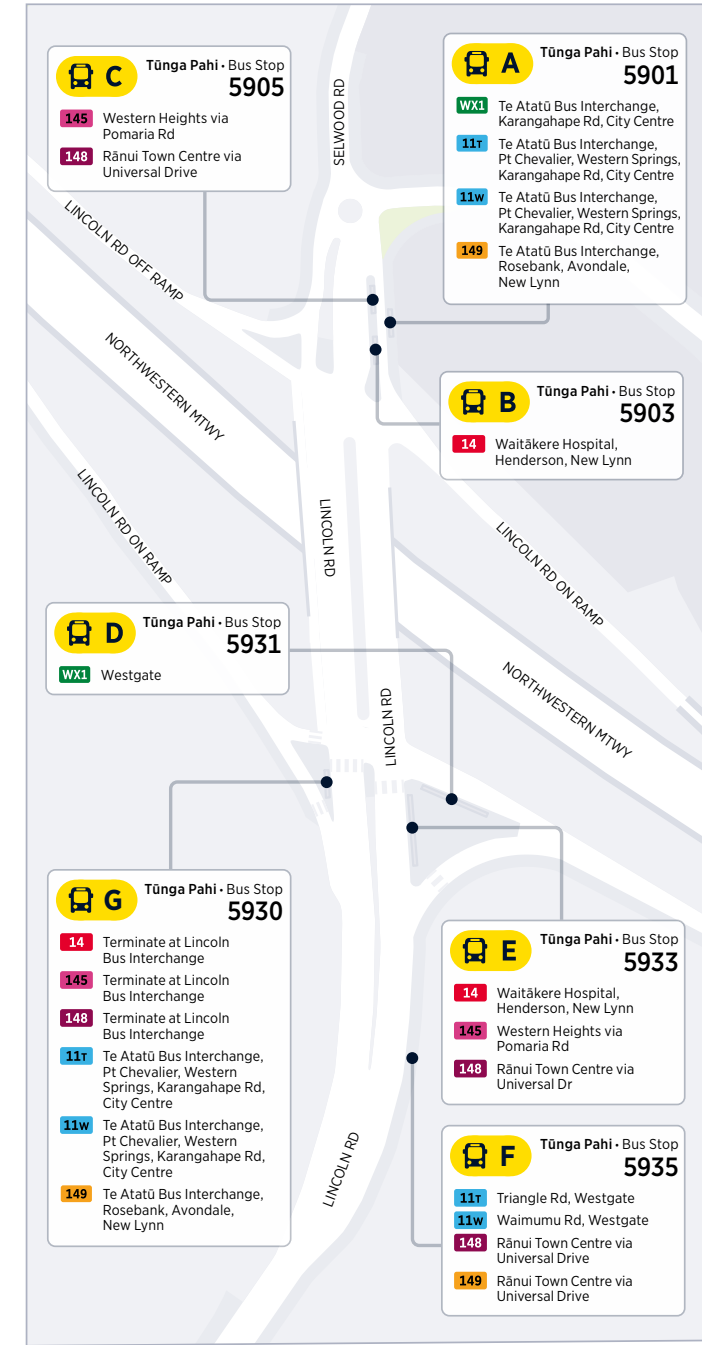

Where to catch your bus, train and ferry in the city

Where to connect to other services

New Lynn

Henderson

Te Atatū Bus Interchange

Westgate

Lincoln Bus Interchange

Te Mahere o ngā Ara o te Uru o Tāmaki West Auckland Route Map

27W	Waikōwhai, Three Kings, Mt Eden Rd, City Centre
67A	New Lynn, Avondale, Stoddard Rd, Carr Rd, Onehunga, Church St, Otahuhu Town Centre, Otahuhu Station
67B	New Lynn, Avondale, Stoddard Rd, Carr Rd, Onehunga
105	Westmere, Richmond Rd, Ponsonby Central, City Centre
112	Hobsonville Point Wharf, Hobsonville, West Harbour, Westgate
135	Henderson, Edmonton Rd, Te Atātū Bus Interchange, Te Atātū Peninsula (Totara Rd)
143	Rānui (Pooks Rd), Western Heights, Sturges Rd, Henderson
145	Lincoln Bus Interchange, Metcalf Rd, Western Heights, Henderson Valley Rd, Henderson
147	Waitākere Township, Swanson, Rānui Town Centre, Metcalf Rd, Waitākere Hospital, Henderson
162	Henderson, Glendene, Kelston, New Lynn
186	New Lynn, South Lynn loop
195	New Lynn, Green Bay, Blockhouse Bay, Pt Chevalier, Williamson Ave, City Centre