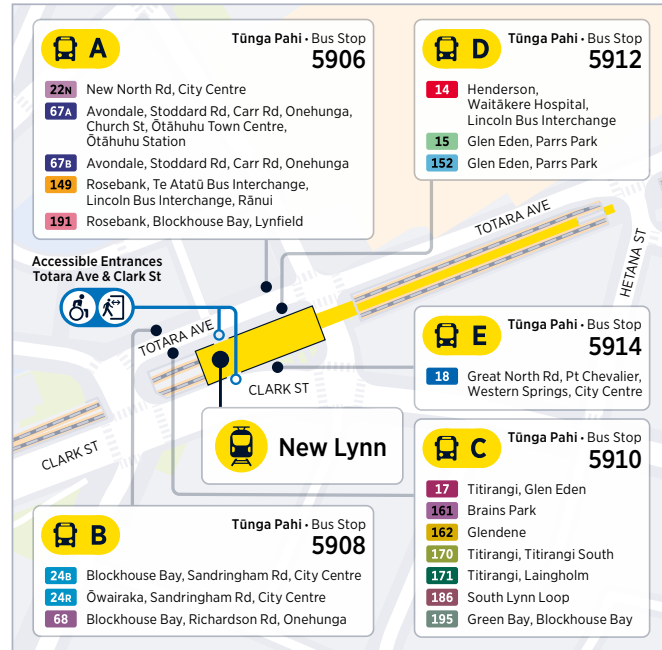

Where to catch your bus, train and ferry in the city

Where to connect to other services

New Lynn

Henderson

Te Atatū Bus Interchange

Westgate

Lincoln Bus Interchange

Te Mahere o ngā Ara o te Uru o Tāmaki West Auckland Route Map

27W	Waikōwhai, Three Kings, Mt Eden Rd, City Centre
67A	New Lynn, Avondale, Stoddard Rd, Carr Rd, Onehunga, Church St, Otahuhu Town Centre, Otahuhu Station
67B	New Lynn, Avondale, Stoddard Rd, Carr Rd, Onehunga
105	Westmere, Richmond Rd, Ponsonby Central, City Centre
112	Hobsonville Point Wharf, Hobsonville, West Harbour, Westgate
135	Henderson, Edmonton Rd, Te Atātū Bus Interchange, Te Atātū Peninsula (Totara Rd)
143	Rānui (Pooks Rd), Western Heights, Sturges Rd, Henderson
145	Lincoln Bus Interchange, Metcalf Rd, Western Heights, Henderson Valley Rd, Henderson
147	Waitākere Township, Swanson, Rānui Town Centre, Metcalf Rd, Waitākere Hospital, Henderson
162	Henderson, Glendene, Kelston, New Lynn
186	New Lynn, South Lynn loop
195	New Lynn, Green Bay, Blockhouse Bay, Pt Chevalier, Williamson Ave, City Centre