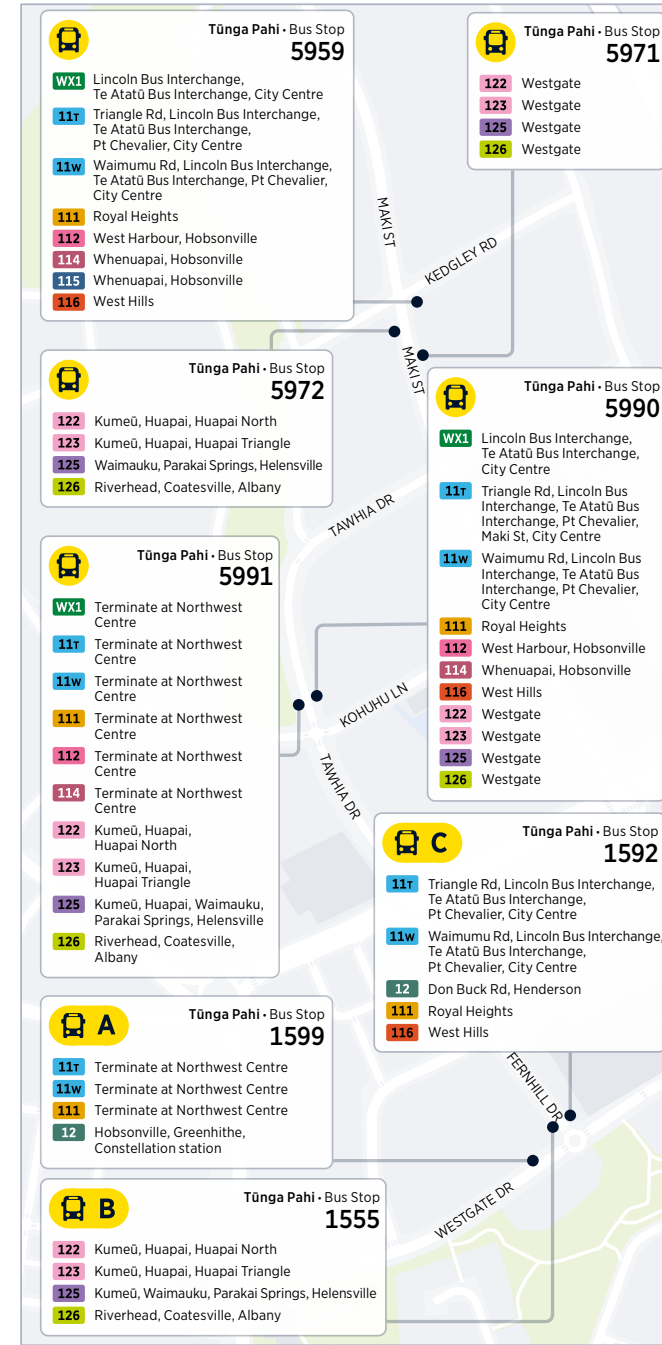

Where to catch your bus, train and ferry in the city

Where to connect to other services

New Lynn

Henderson

Te Atatū Bus Interchange

Westgate

Lincoln Bus Interchange

Te Mahere o ngā Ara o te Uru o Tāmaki West Auckland Route Map