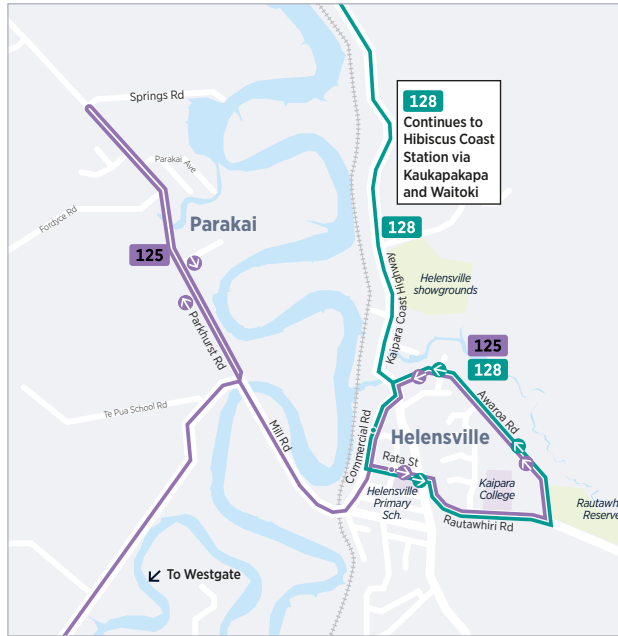

Route Map

City Centre

Helensville

Huapai

New Lynn Station

Henderson

Te Wairohia Westgate station