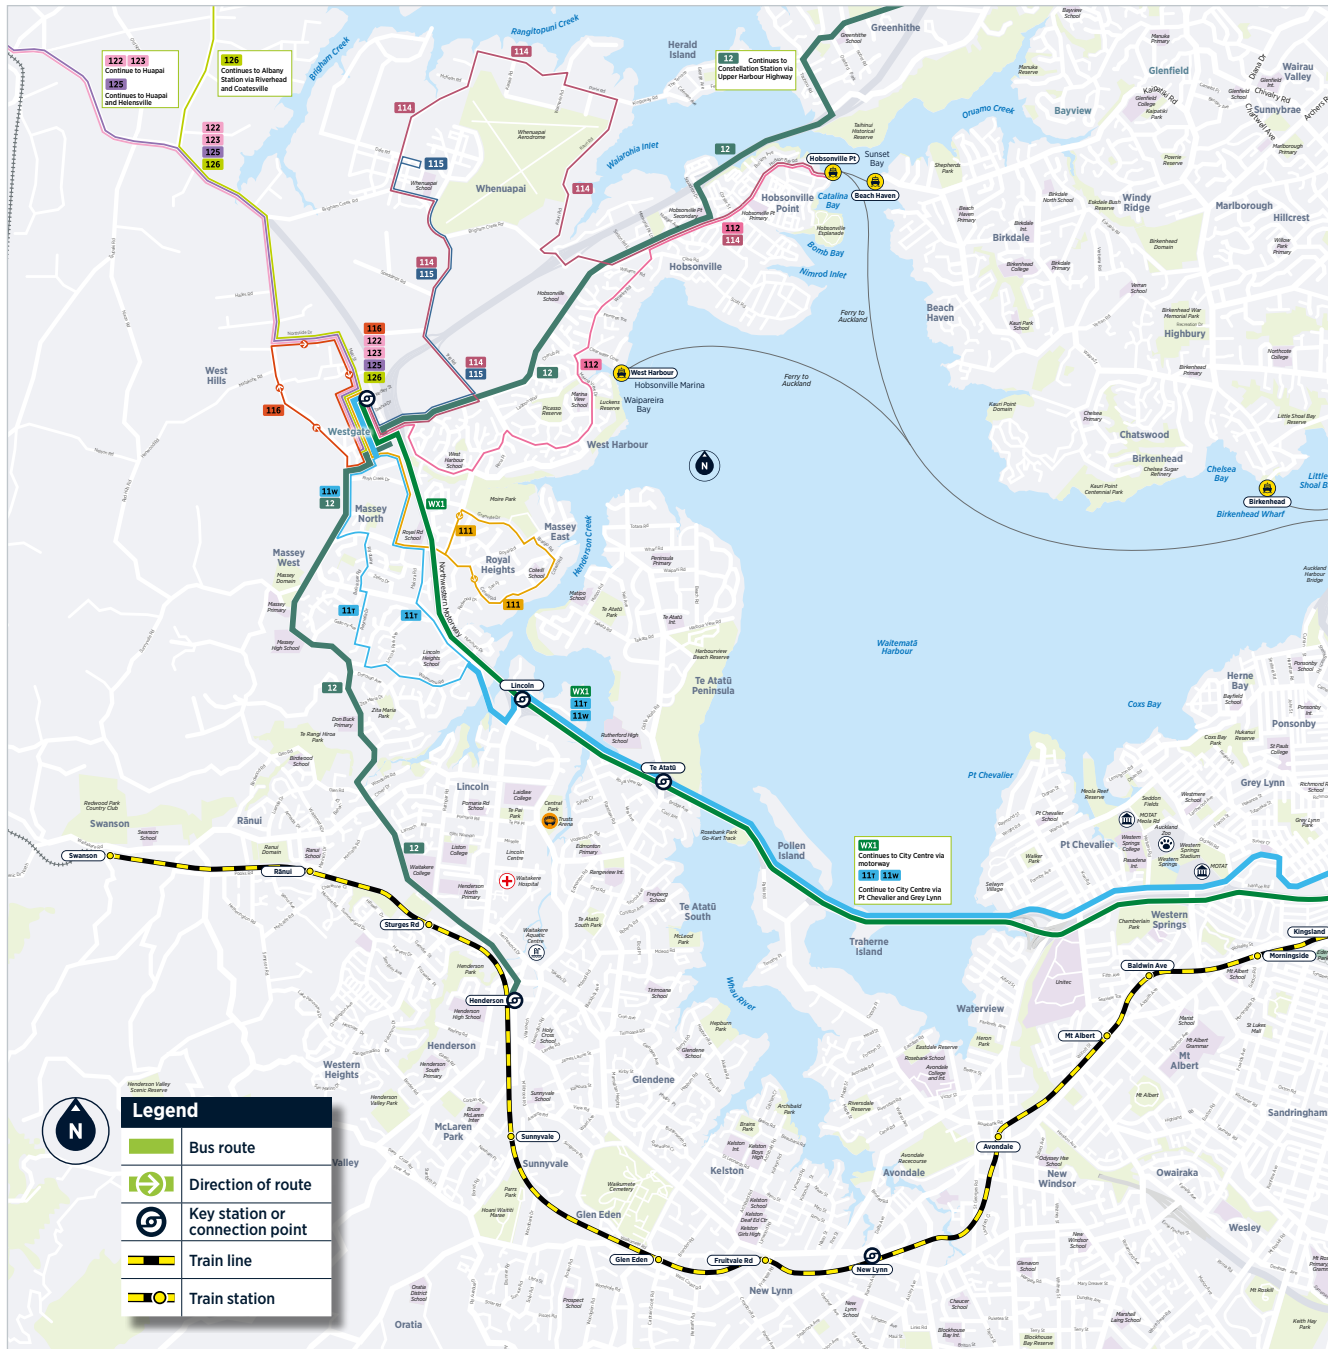

128 Hibiscus Coast Station to Helensville

via Waitoki and Kaukapakapa

	Stop B Hibiscus Coast (stop 4982)	Kaukapakapa School (stop 4969)	Kaipara Medical Centre (stop 4925)	Kaipara College (stop 4904)	Kaipara Medical Centre (stop 4925)
Monday to Friday	06:05	06:25	06:40	06:42	06:45
	07:05	07:25	07:40	07:42	07:45
	08:05	08:25	08:40	08:42	08:45
	09:05	09:25	09:40	09:42	09:45
	10:05	10:25	10:40	10:42	10:45
	11:05	11:25	11:40	11:42	11:45
	12:05	12:25	12:40	12:42	12:45
	13:05	13:25	13:40	13:42	13:45
	14:05	14:25	14:40	14:42	14:45
	15:05	15:25	15:40	15:42	15:45
	16:05	16:25	16:40	16:42	16:45
	17:05	17:25	17:40	17:42	17:45
	18:05	18:25	18:40	18:42	18:45
	19:05	19:25	19:40	19:42	19:45
	20:05	20:25	20:40	20:42	20:45

Route Map

City Centre

Helensville

Huapai

New Lynn Station

Henderson

Te Wairohia Westgate station