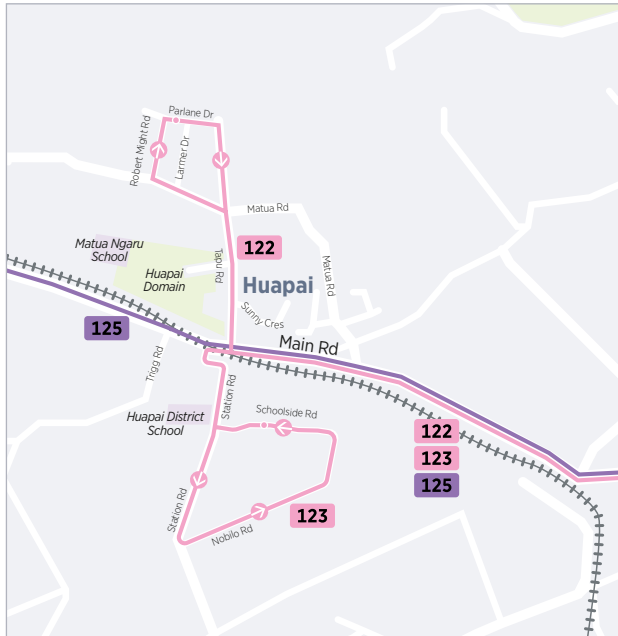

Route Map

City Centre

Helensville

Huapai

New Lynn Station

Henderson

Te Wairohia Westgate station