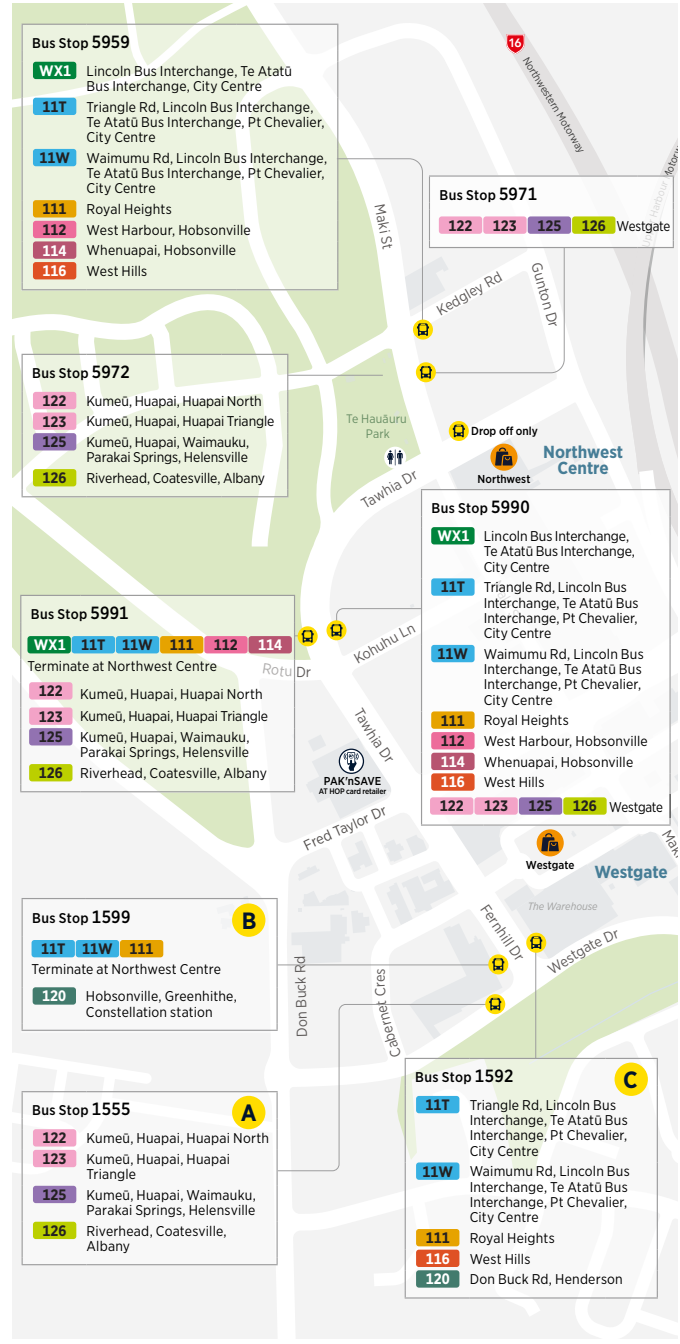

Where to connect to other services

New Lynn

Henderson

Te Atatū Bus Interchange

Westgate

Lincoln Bus Interchange