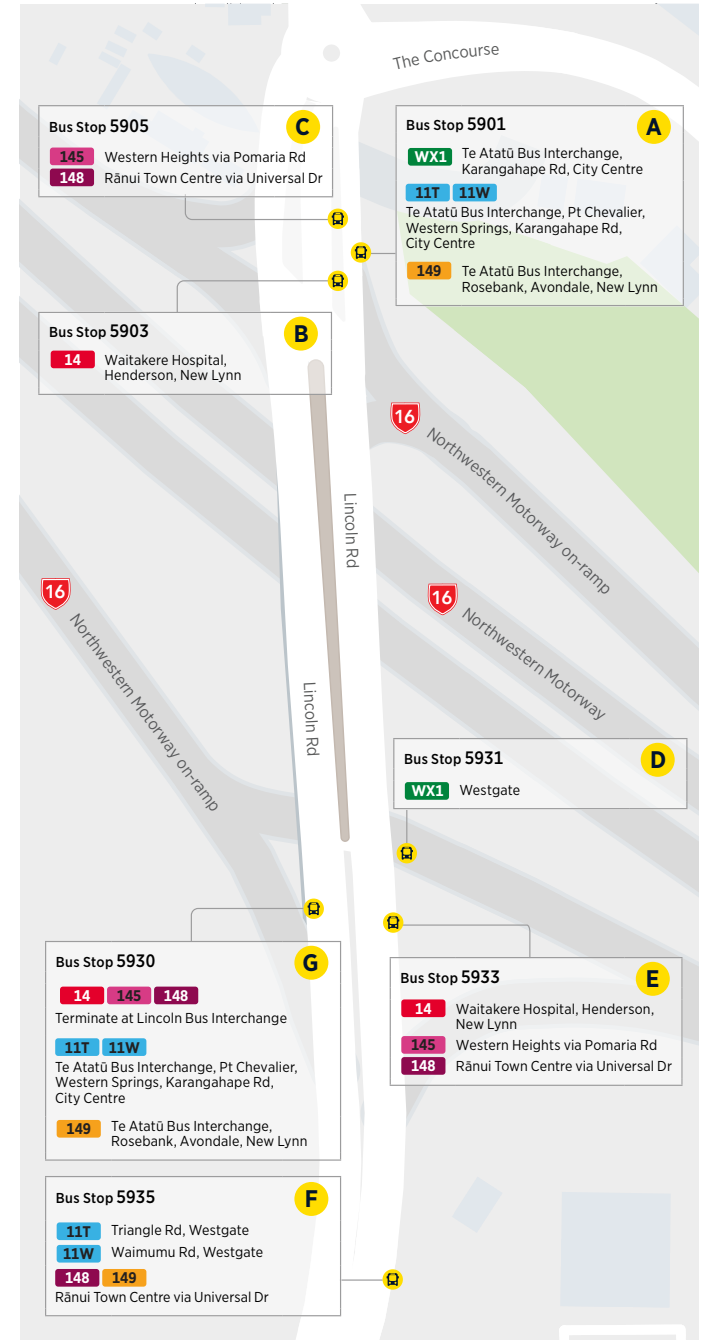

Lincoln Bus Interchange