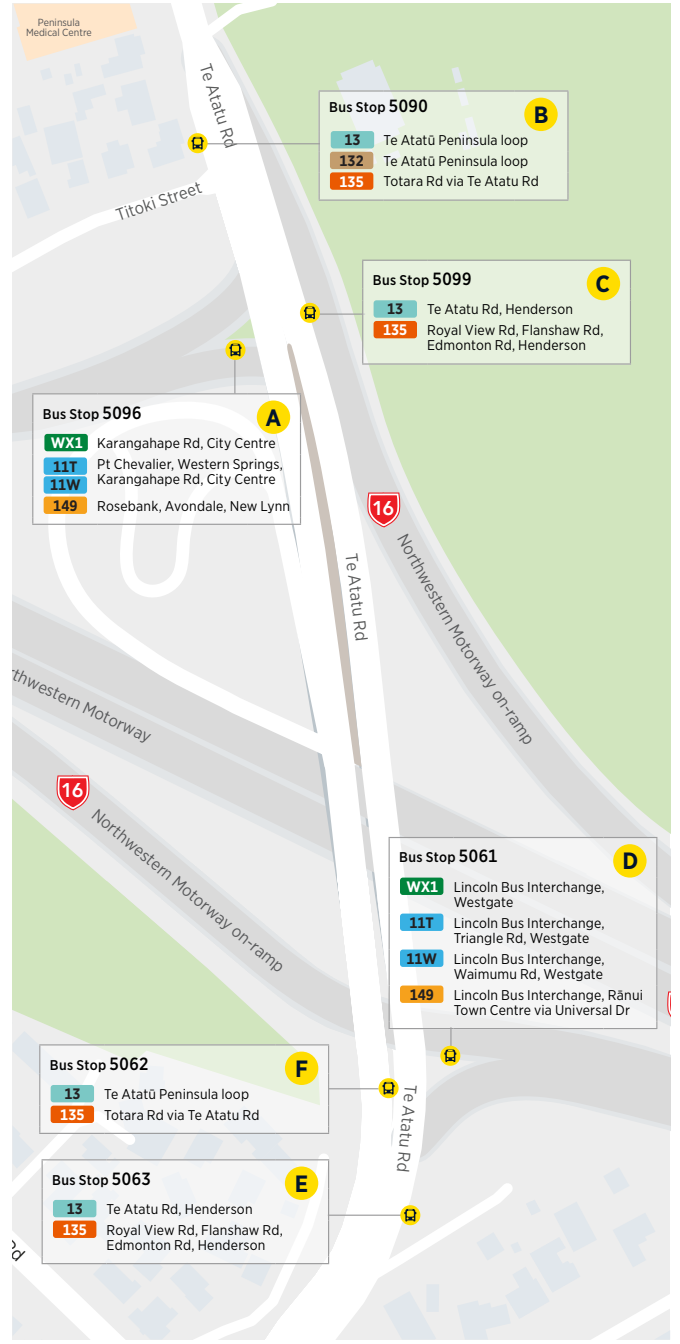

Where to catch your bus, train and ferry in the city

Where to connect to other services

New Lynn

Henderson

Te Atatū Bus Interchange

Westgate

Lincoln Bus Interchange

West Auckland Network Map

27W	Waikowhai, Three Kings, Mt Eden Rd, City Centre
67A	New Lynn, Avondale, Stoddard Rd, Carr Rd, Onehunga, Church St, Otakuhu Town Centre, Otakuhu Station
67B	New Lynn, Avondale, Stoddard Rd, Carr Rd, Onehunga
105	Westmere, Richmond Rd, Ponsonby Central, City Centre
112	Hobsonville Point Wharf, Hobsonville, West Harbour, Westgate
135	Henderson, Edmondson Rd, Te Atātū Bus Interchange, Te Atātū Peninsula (Totara Rd)
143	Rānui (Pooks Rd), Western Heights, Sturges Rd, Henderson
145	Lincoln Bus Interchange, Metcalfe Rd, Western Heights, Henderson Valley Rd, Henderson
147	Waitakere Township, Swanson, Rānui Town Centre, Metcalfe Rd, Waitakere Hospital, Henderson
154	Henderson, Bruce McLaren Rd, Glen Eden, New Lynn
162	Henderson, Glendene, Kelston, New Lynn
172	Glen Eden, Tīrangī, New Lynn
186	New Lynn, South Lynn loop
195	New Lynn, Green Bay, Blockhouse Bay, Pt Chevalier, Williamson Ave, City Centre

LOCAL SERVICES	
Frequency and hours of operation vary. Check timetables for full details.	
65	Services to and from Selwyn Village
111	Westgate, Royal Heights loop
114	Hobsonville Point Wharf, Hobsonville, Whenuapai, Westgate
116	Westgate, West Hills, Westgate (one-way loop)
122	Huapai North, Huapai, Kumeū, Westgate
123	Huapai Triangle, Huapai, Kumeū, Westgate
125	Helensville, Waikumutu, Huapai, Kumeū, Westgate
126	Albany Station, Coatesville, Riverhead, Westgate