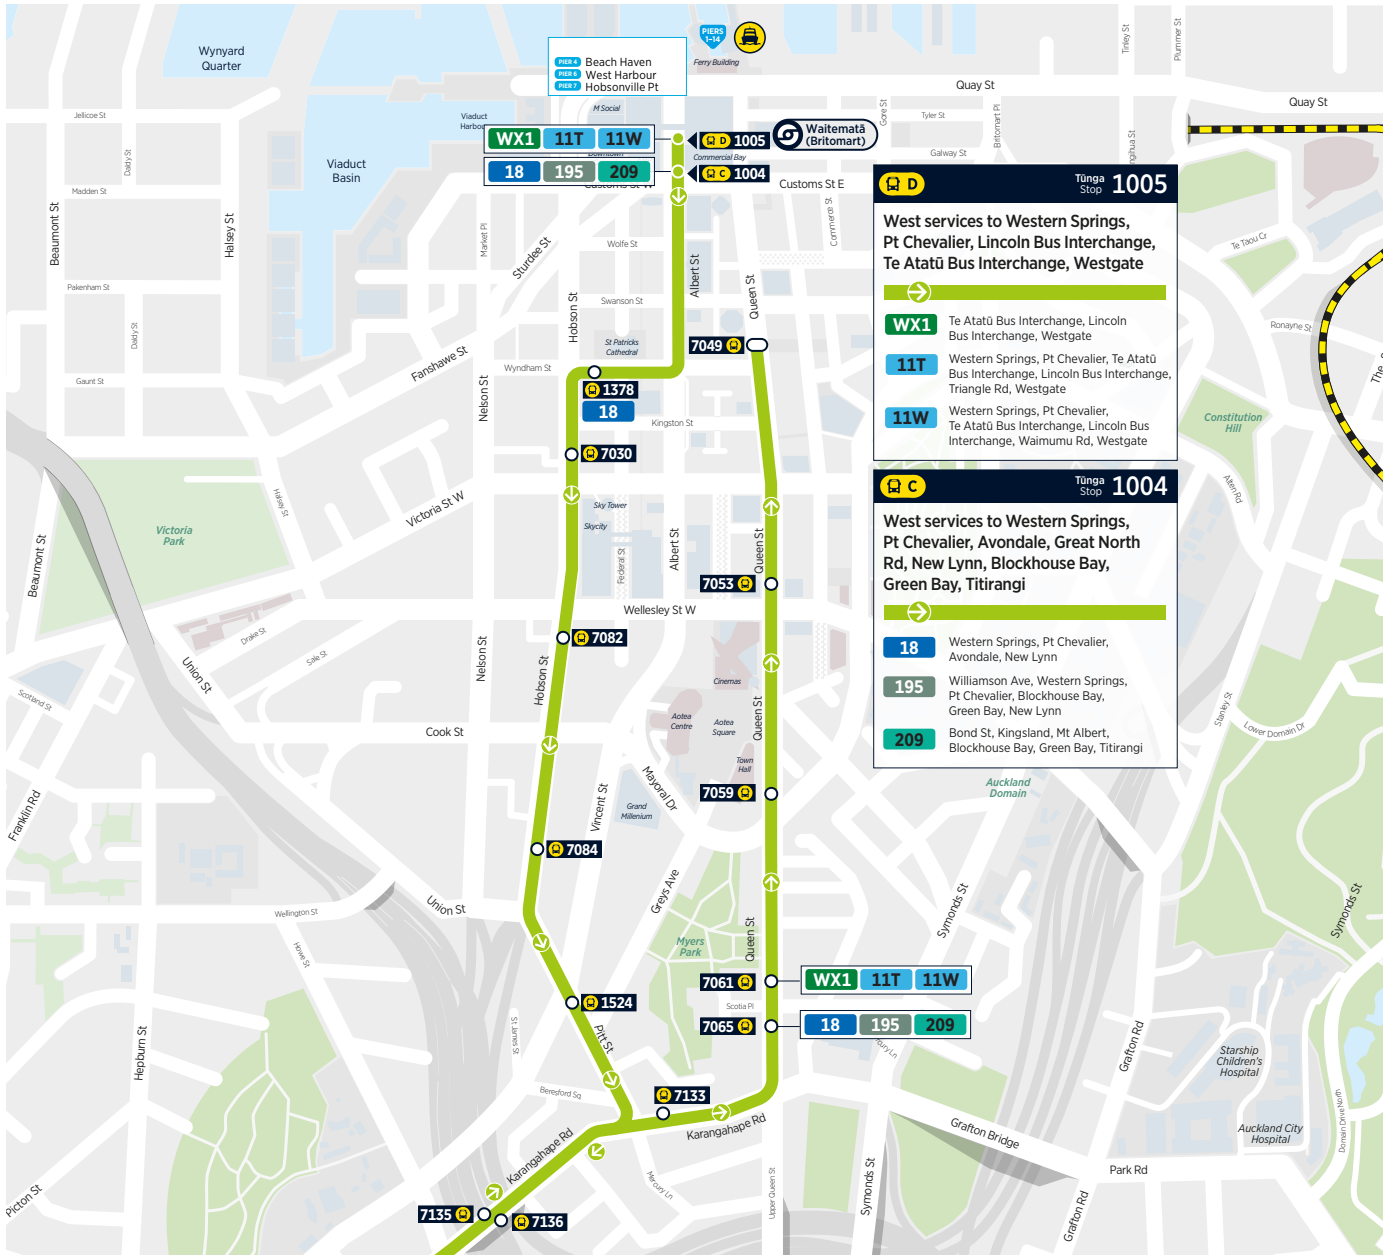

Where to catch your bus, train and ferry in the city