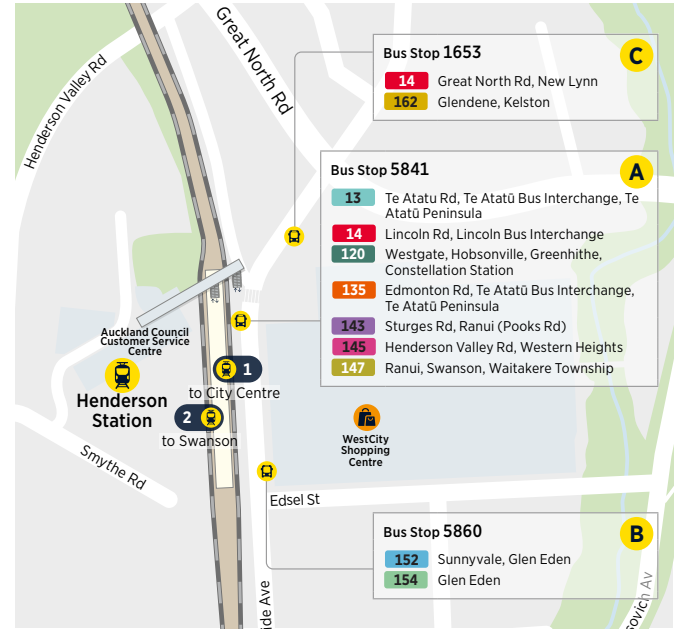

Where to connect to other services

New Lynn

Henderson

Te Atatū Bus Interchange

Westgate

Lincoln Bus Interchange