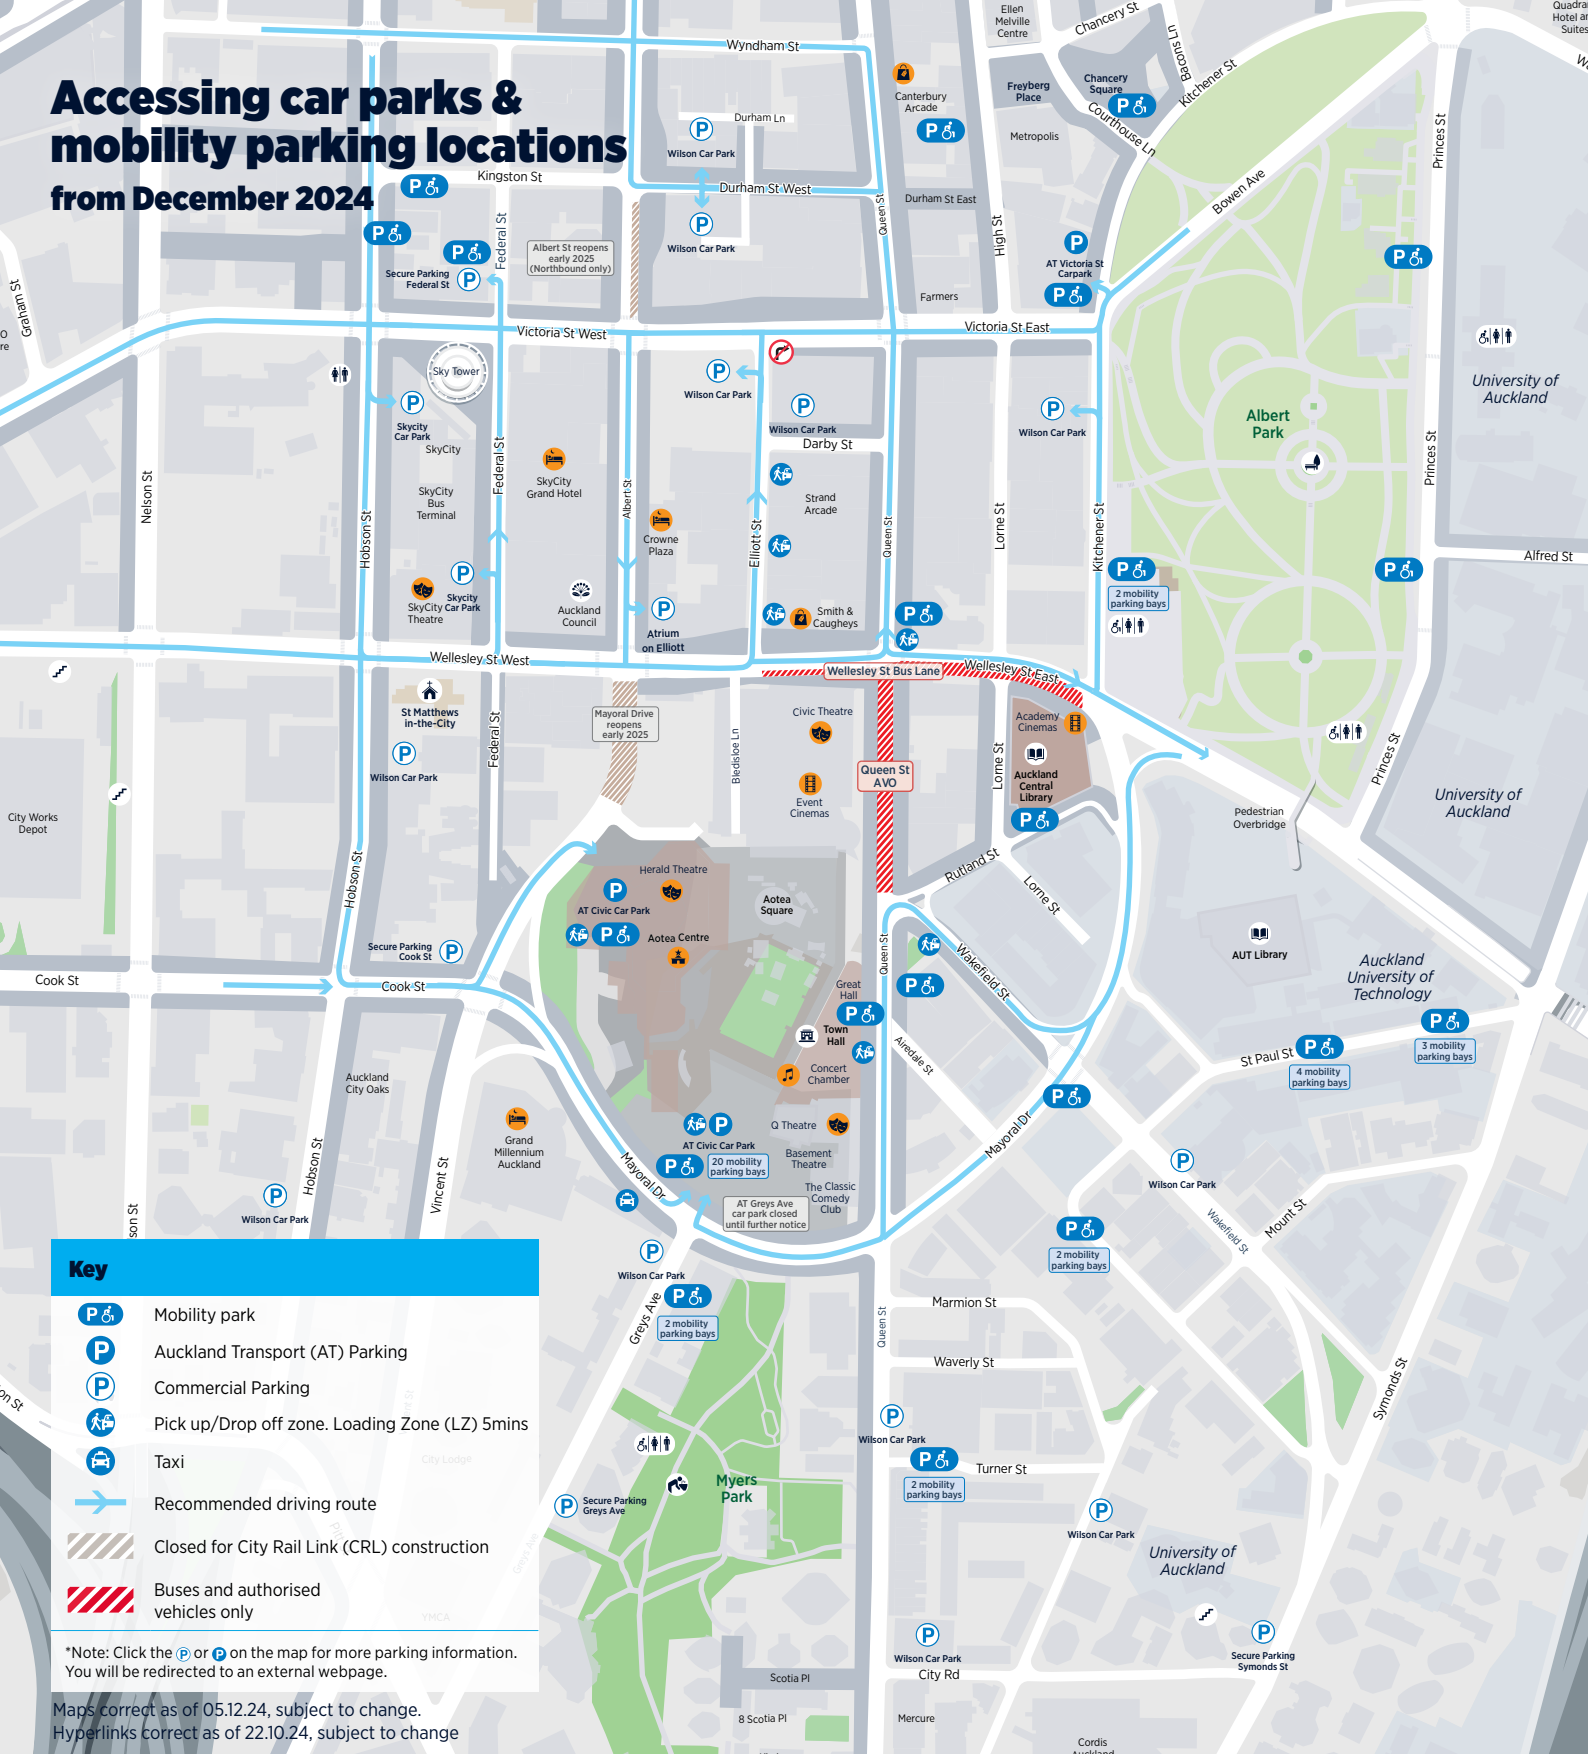

Accessing car parks & mobility parking locations from December 2024

Key

- Mobility park
- Auckland Transport (AT) Parking
- Commercial Parking
- Pick up/Drop off zone. Loading Zone (LZ) 5mins
- Taxi
- Recommended driving route
- Closed for City Rail Link (CRL) construction
- Buses and authorised vehicles only

*Note: Click the or on the map for more parking information. You will be redirected to an external webpage.

Maps correct as of 05.12.24, subject to change.
Hyperlinks correct as of 22.10.24, subject to change