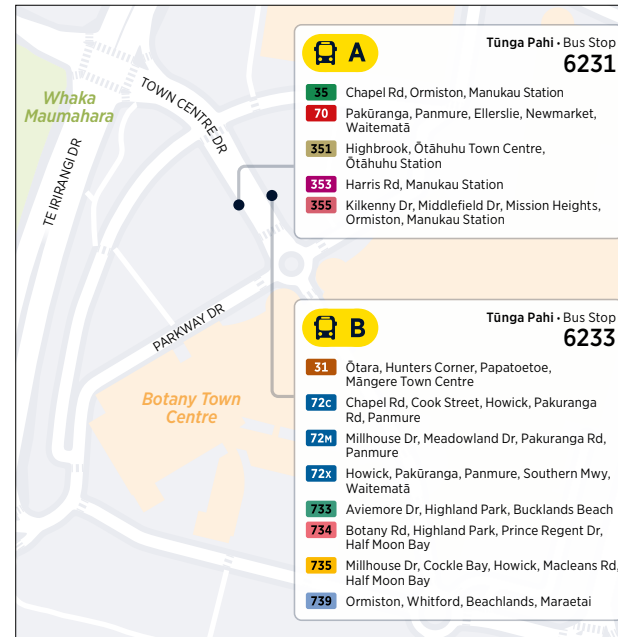

So = Saturday only

Times in bold are scheduled, all other times are approximate

Route Map

Māngere Town Centre

Botany Town Centre

Ōtāhuhu Station

Manukau Station