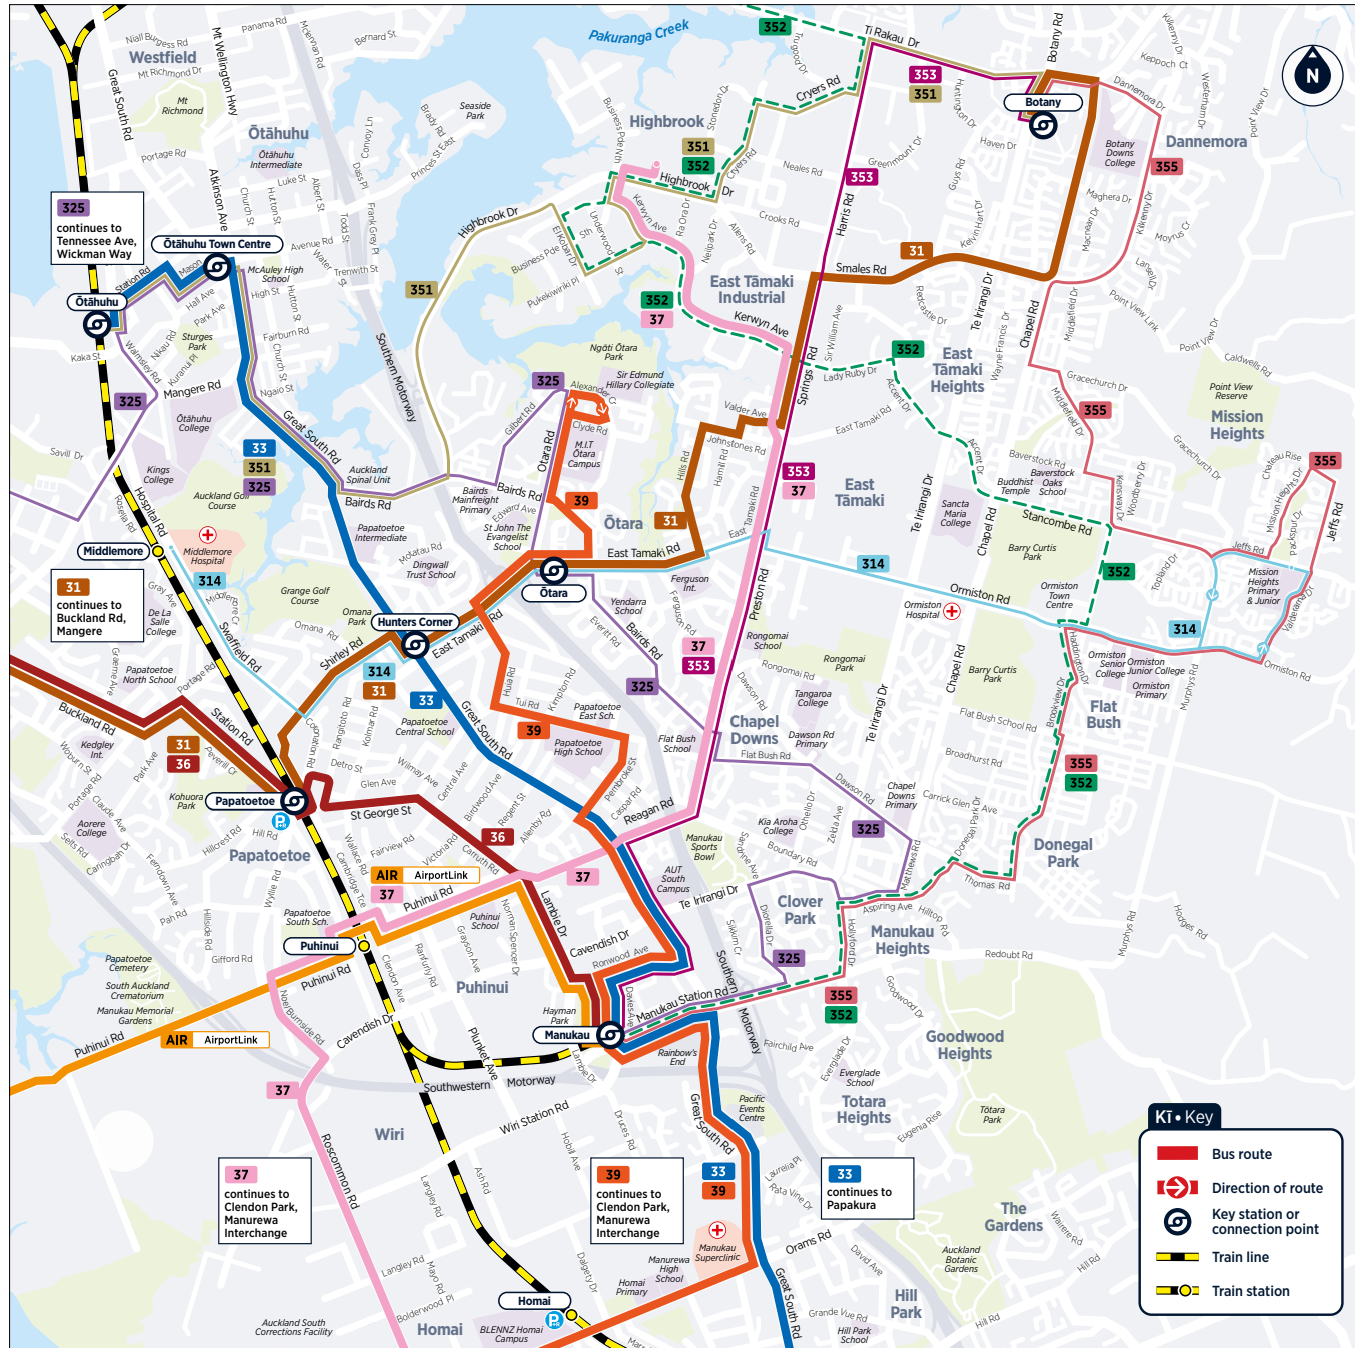

So = Saturday only

Times in bold are scheduled, all other times are approximate

Route Map

Māngere Town Centre

Botany Town Centre

Ōtāhuhu Station

Manukau Station