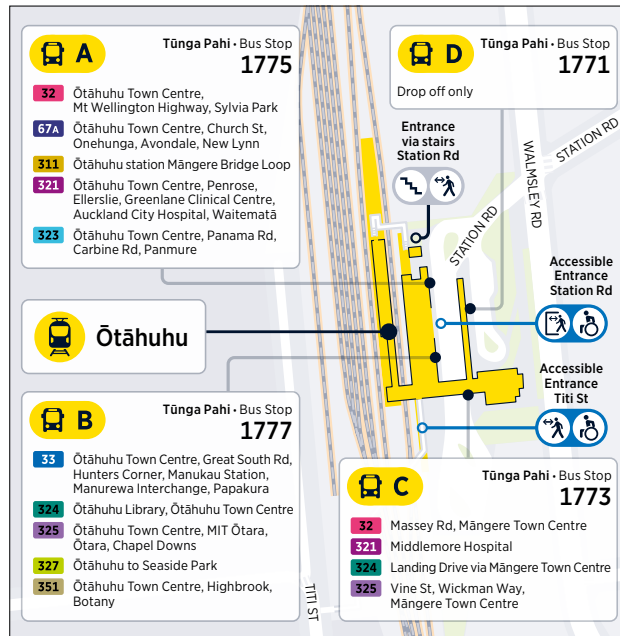

So = Saturday only

Times in bold are scheduled, all other times are approximate

Route Map

Māngere Town Centre

Botany Town Centre

Ōtāhuhu Station

Manukau Station