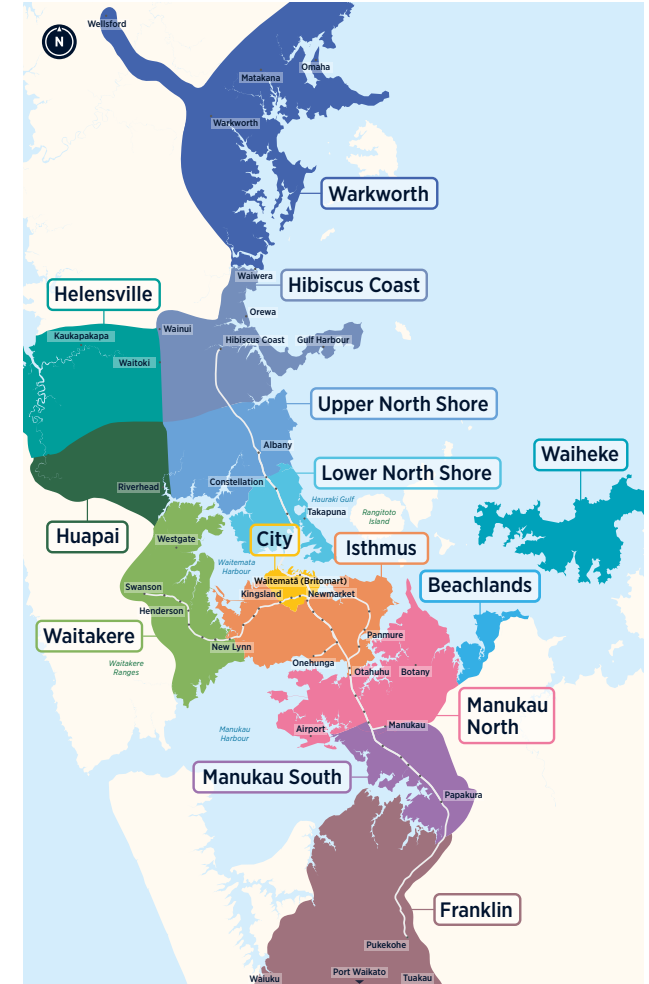

Devonport Bayswater Hauraki

Northern Bus & Ferry Timetable

Effective 17 November 2024

Routes

- 801** Bayswater Ferry Terminal, Takapuna, Akoranga Station..... 2
- 802** Bayswater, Esmonde Rd, Wellesley St, City Centre (Mayoral Dr) (Monday to Friday peak only)..... 4
- 805** Devonport Ferry Terminal, Ngataringa Rd, Belmont 4
- 806** Stanley Point, Devonport Ferry Terminal..... 5
- 807** Cheltenham, Devonport Ferry Terminal 6
- 814** Devonport Ferry Terminal, Narrow Neck, Takapuna, Akoranga Station 7
- Devonport to City Ferry 9
- Bayswater to City Ferry 10
- Devonport to Waiheke Island Ferry 11

Other timetables available in this area that may interest you

Timetable	Routes
801	Campbells Bay, Sunnynook, Milford, Takapuna 82, 83, 842, 843, 845, 856, 871, 907
802	Long Bay, Torbay, Browns Bay, Mairangi Bay 83, 856, 861, 865, 878
805	Beach Haven, Birkenhead 94, 97B, 97R, 917, 931, 933, 941, 966, Beach Haven Ferry, Birkenhead Ferry
806	Glenfield, Bayview, Windy Ridge 95B, 95C, 906, 917, 939, 941, Birkenhead Ferry
807	Hillcrest, Northcote 94, 923, 924, 926, 928
814	Greenhithe, Unsworth Heights, Wairau Valley 120, 901, 906, 907
	Albany 883, 884, 885, 861, 866, 888, 889, 917
	Hibiscus Coast 128, 981, 982, 983, 984, 985, 986, 988, 989, NX1, NX2, Gulf Harbour Ferry
	Hibiscus Coast Station, Albany Station, Britomart (Lower Albert St) via all Northern Busway stations NX1
	Albany Station, City universities, Wellesley St via all Northern Busway stations NX2
	Warkworth 995, 996, 997, 999

Fare Zones & Boundaries

- Warkworth
- Huapai
- Manukau North
- Hibiscus Coast
- Waitakere
- Manukau South
- Upper North Shore
- City
- Franklin
- Lower North Shore
- Isthmus
- Beachlands
- Helensville
- Waiheke